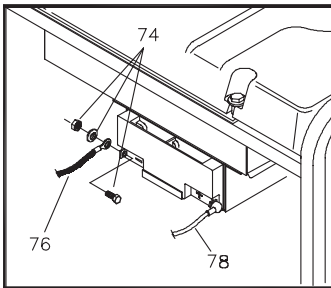

DETAIL OF BATTERY TRAY

DETAIL OF ELECTRIC STARTER SWITCH