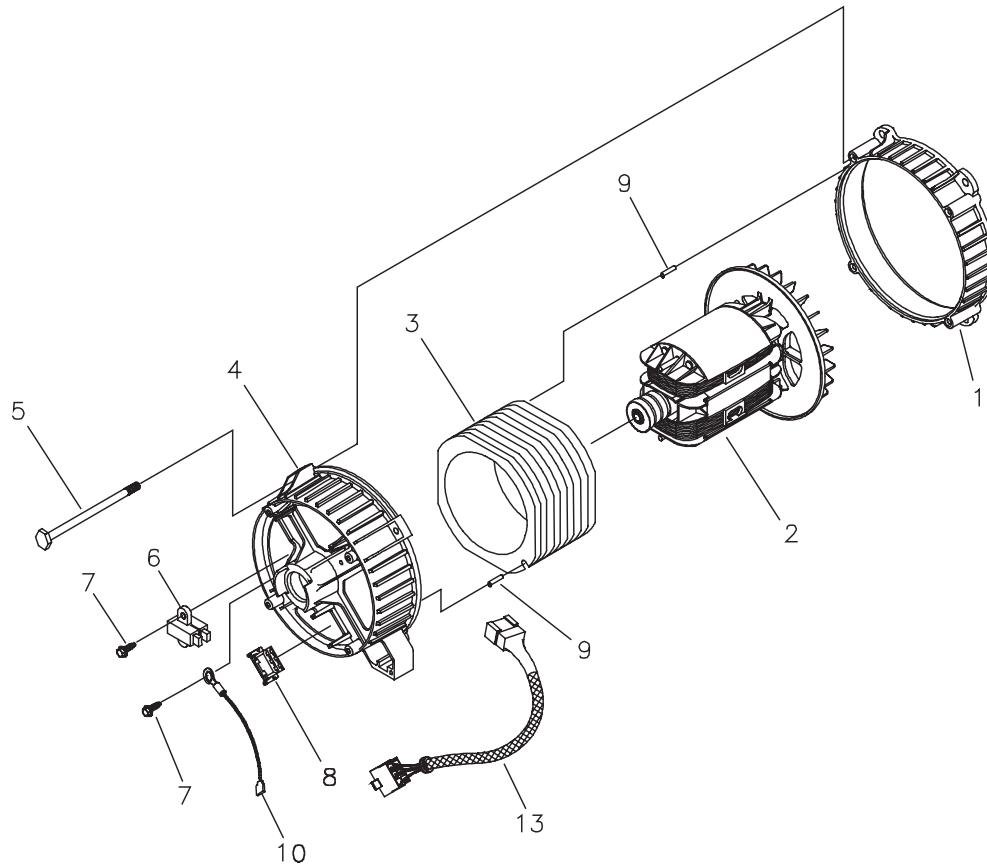

EXPLODED VIEW AND PARTS LIST - ALTERNATOR

Item	Part #	Description
1	186059GS	ADAPTER, Mounting, Alternator
2	190032GS	ROTOR
3	190079AGS	STATOR
4	186060GS	RBC, with O-Ring (p/n 189197GS)
5	86308HGS	HHCS, M6 - 1.0 x 140 SEMS
6	91825GS	ASSY, Holder, Rectifier/Brush
7	66849GS	TAPTITE, M5 - 0.8 x 16
8	22694GS	RECEPTACLE, 6 pin
9	81917GS	PIN, Roll, 4mm x 10
10	193428AGS	ASSY, Wire, Ground
13	194274GS	HARNESS, Wire, Power

EXPLODED VIEW AND PARTS LIST - CONTROL PANEL

Item	Part #	Description
1	195112GS	ASSY, Control Lid Panel
2	196506AGS	CONTROL PANEL, Compact
3	192274GS	BOX, Rear Cover
4	*	NUT, Palnut, Pushnut, 3/16
5	43437GS	OUTLET, 120/240V Locking, 30A
6	68759GS	OUTLET, 120V, 20A, Duplex
7	*	NUT, Palnut, Pushnut, 5/32
8	191479AGS	BREAKER, 20A, 2P
9	192241GS	SCREW, Tapping, 3.5 x 14
10	22694GS	HOUSING, Receptacle
11	82308GS	SCREW, Tapping, STC 3 x 18

* - Items without part numbers are common fasteners and are available at your local hardware store.

EXPLODED VIEW AND PARTS LIST - WHEEL KIT

Item	Part #	Description
1	189715GS	ASSY, Handle (Includes Item 3)
2	*	HHCS, M8 - 1.25 x 45
3	189718GS	GRIP
4	52858GS	NUT, Locking Hex M8 - 1.25
5	192006AGS	AXLE, 1/2" x 22.20"
6	87280GS	WHEEL
7	192050GS	E-RING, 1/2"
8	*	WASHER, Flat, 1/2"
9	B187101GS	SUPPORT, Wheel Kit
10	*	HHCS, M8, 1.25 x 25
11	67989GS	NUT, M8 Flange Serrated