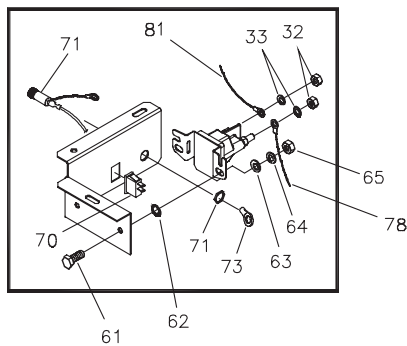

EXPLODED VIEW - MAIN UNIT