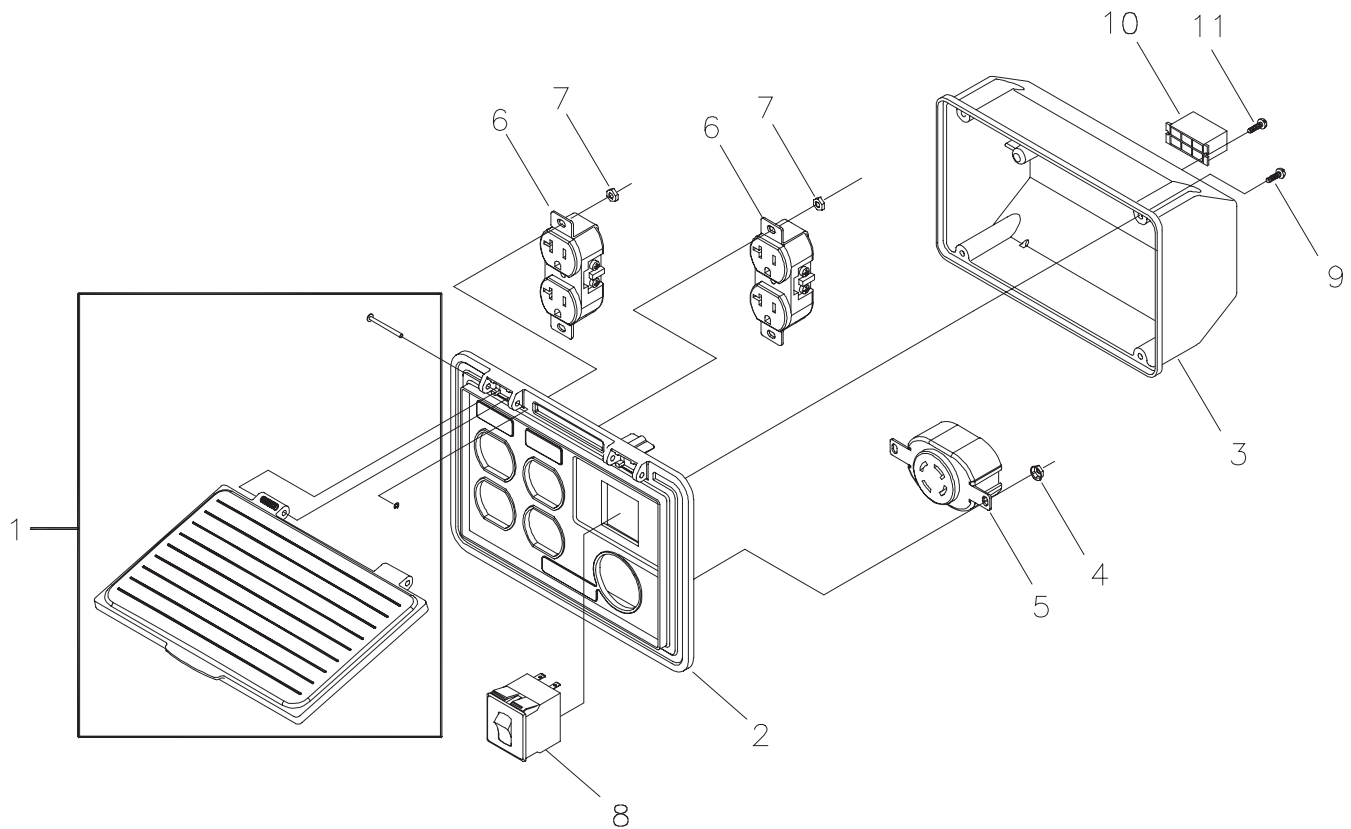

EXPLODED VIEW AND PARTS LIST - ALTERNATOR

Item	Part #	Description
1	186059GS	ADAPTER, Mounting, Alternator
2	190032GS	ROTOR
3	190079AGS	STATOR
4	186060GS	RBC, with O-Ring (p/n 189197GS)
5	86308HGS	HHCS, M6 - 1.0 x 140 SEMS
6	91825GS	ASSY, Holder, Rectifier/Brush
7	66849GS	TAPTITE, M5 - 0.8 x 16
8	22694GS	RECEPTACLE, 6 pin
9	81917GS	PIN, Roll, 4mm x 10
10	193428AGS	ASSY, Wire, Ground
13	194274GS	HARNESS, Wire, Power

EXPLODED VIEW AND PARTS LIST - CONTROL PANEL

Item	Part #	Description
1	195112GS	ASSY, Control Lid Panel
2	196506AGS	CONTROL PANEL, Compact
3	192274GS	BOX, Rear Cover
4	*	NUT, Palnut, Pushnut, 3/16
5	43437GS	OUTLET, 120/240V Locking, 30A
6	68759GS	OUTLET, 120V, 20A, Duplex
7	*	NUT, Palnut, Pushnut, 5/32
8	191479AGS	BREAKER, 20A, 2P
9	192241GS	SCREW, Tapping, 3.5 x 14
10	22694GS	HOUSING, Receptacle
11	82308GS	SCREW, Tapping, STC 3 x 18

* - Items without part numbers are common fasteners and are available at your local hardware store.

EXPLODED VIEW AND PARTS LIST - WHEEL KIT

Item	Part #	Description
1	189715GS	ASSY, Handle (Includes Item 3)
2	*	HHCS, M8 - 1.25 x 45
3	189718GS	GRIP
4	52858GS	NUT, Locking Hex M8 - 1.25
5	192006AGS	AXLE, 1/2" x 22.20"
6	87280GS	WHEEL
7	192050GS	E-RING, 1/2"
8	*	WASHER, Flat, 1/2"
9	B187101GS	SUPPORT, Wheel Kit
10	*	HHCS, M8, 1.25 x 25
11	67989GS	NUT, M8 Flange Serrated