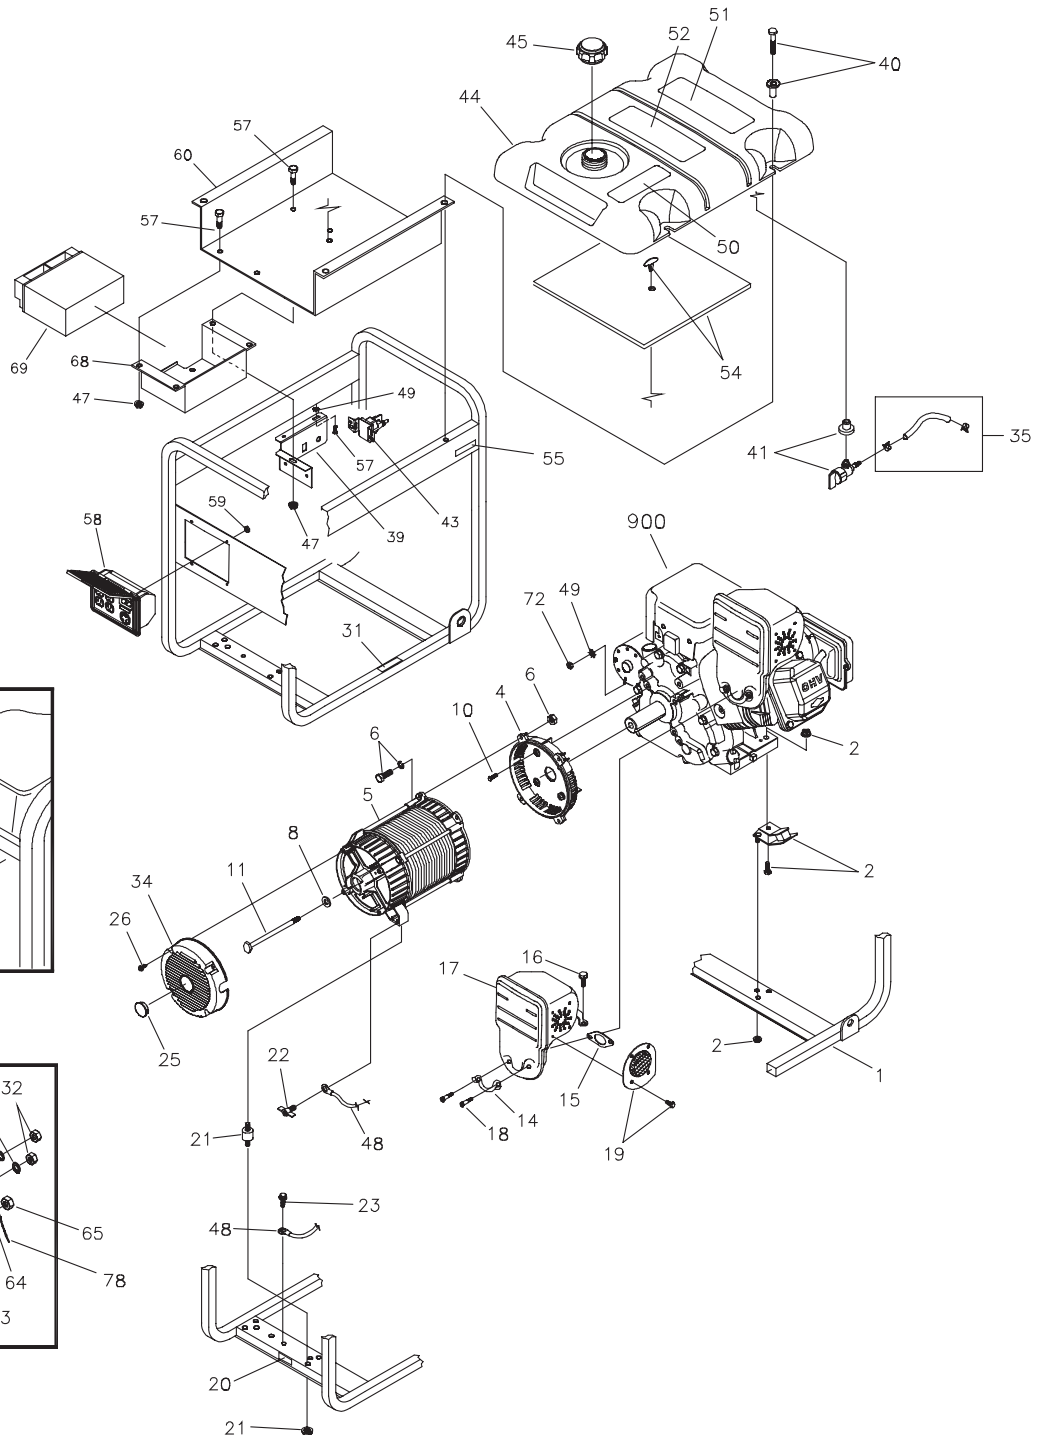

EXPLODED VIEW - MAIN UNIT