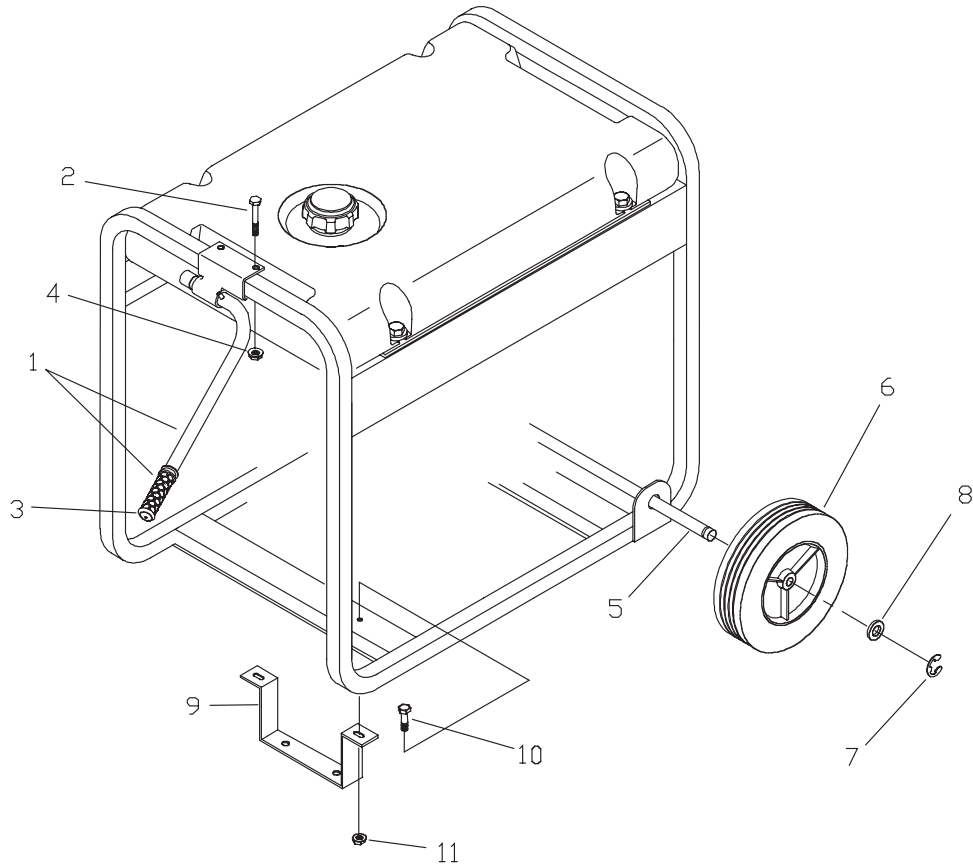

EXPLODED VIEW AND PARTS LIST - ALTERNATOR

Item	Part #	Description
1	186059GS	ADAPTER, Mounting, Alternator
2	190032GS	ROTOR
3	190079AGS	STATOR
4	186060GS	RBC, with O-Ring (p/n 189197GS)
5	86308HGS	HHCS, M6 - 1.0 x 140 SEMS
6	91825GS	ASSY, Holder, Rectifier/Brush
7	66849GS	TAPTITE, M5 - 0.8 x 16
8	22694GS	RECEPTACLE, 6 pin
9	81917GS	PIN, Roll, 4mm x 10
10	193428AGS	ASSY, Wire, Ground
13	194274GS	HARNESS, Wire, Power

EXPLODED VIEW AND PARTS LIST - CONTROL PANEL

Item	Part #	Description
1	195112GS	ASSY, Control Lid Panel
2	196506AGS	CONTROL PANEL, Compact
3	192274GS	BOX, Rear Cover
4	*	NUT, Palnut, Pushnut, 3/16
5	43437GS	OUTLET, 120/240V Locking, 30A
6	68759GS	OUTLET, 120V, 20A, Duplex
7	*	NUT, Palnut, Pushnut, 5/32
8	191479AGS	BREAKER, 20A, 2P
9	192241GS	SCREW, Tapping, 3.5 x 14
10	22694GS	HOUSING, Receptacle
11	82308GS	SCREW, Tapping, STC 3 x 18

* - Items without part numbers are common fasteners and are available at your local hardware store.

EXPLODED VIEW AND PARTS LIST - WHEEL KIT

Item	Part #	Description
1	189715GS	ASSY, Handle (Includes Item 3)
2	*	HHCS, M8 - 1.25 x 45
3	189718GS	GRIP
4	52858GS	NUT, Locking Hex M8 - 1.25
5	192006AGS	AXLE, 1/2" x 22.20"
6	87280GS	WHEEL
7	192050GS	E-RING, 1/2"
8	*	WASHER, Flat, 1/2"
9	B187101GS	SUPPORT, Wheel Kit
10	*	HHCS, M8, 1.25 x 25
11	67989GS	NUT, M8 Flange Serrated