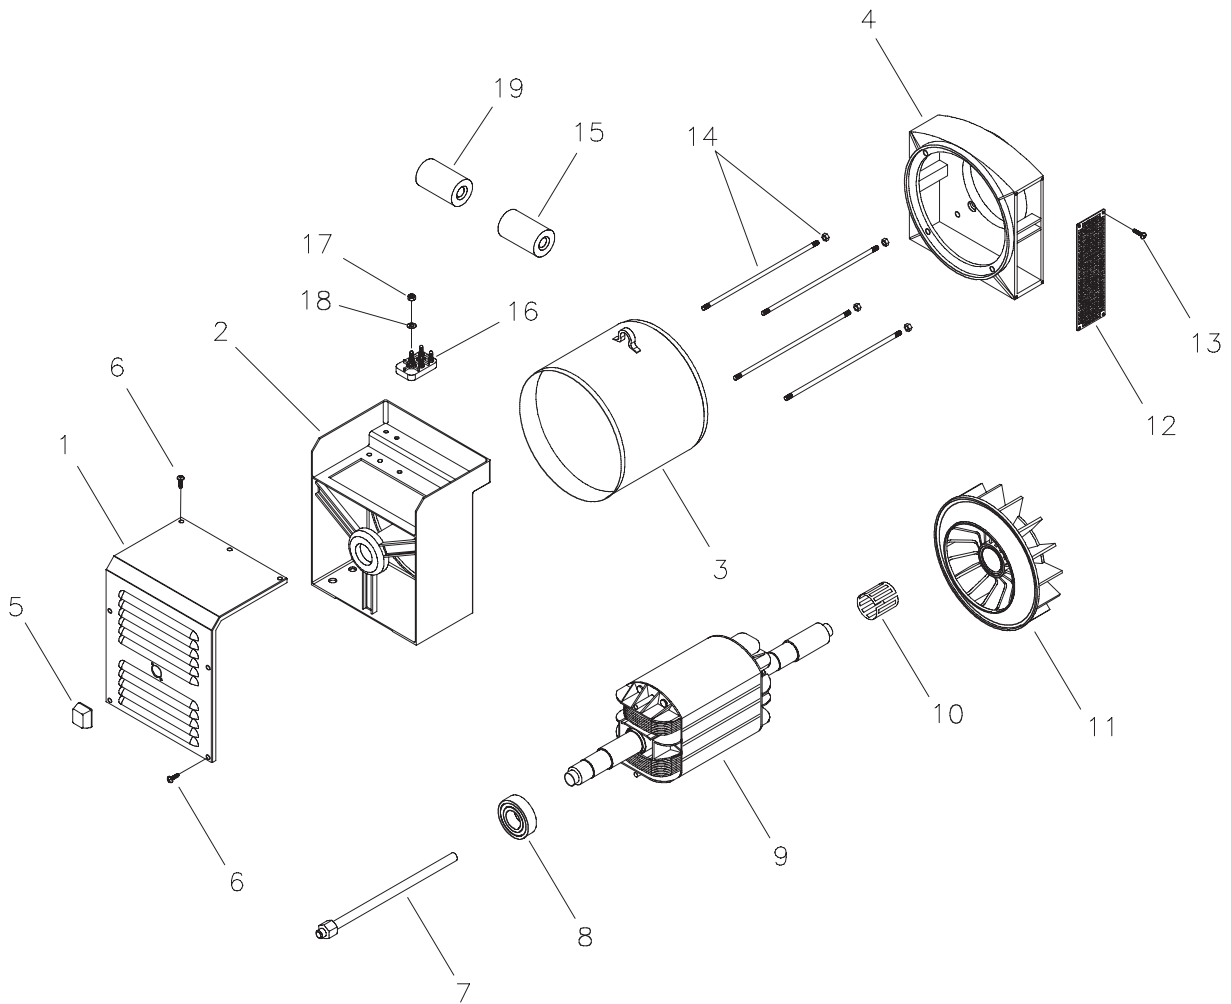

* - Items without part numbers are common fasteners and are available at local hardware stores.

Exploded View & Illustrated Parts List - Control Panel

Item	Part #	Description
1	198911GS	ASSY, Cover, Circuit Breaker w/ Decals
2	*	SCREW, 10 x 0.62, Plastite
3	198313GS	BREAKER, Circuit 70A, 2P
4	192770GS	BRACKET, Mounting Breaker
5	199011GS	LUG, Ground Connect
6	191991GS	BOLT, 1/4-10 x 1, Plastite
7	198573GS	FUSE, Auto Type 15 Amp
8	202118GS	ASSY, Control Panel
9	197492GS	SCREW, PT, M4 - 1.79 x 16.0
10	198910GS	ASSY, Duct, Engine Air w/ Decals
12	198549GS	DECAL, Terminal Block
13	198550GS	DECAL, Ground, Neutral
14	205393GS	DECAL, Warning, Outdoor Install
15	193297GS	DECAL, Caution, Standby
16	205392GS	DECAL, Warning, Auto Start

Item	Part #	Description
17	205394GS	DECAL, Caution, Electric Shock
18	205395GS	DECAL, Warning Shock
19	*	NUT, 1/4 - 20
21	*	WASHER, Shakeproof, Ext M6 1/4
22	*	HHCS, 1/4 - 20 x 3/4

Items Not Illustrated

194825GS	HARNESS, Wire, CTL Board to Engine/Alternator
198517GS	HARNESS, Wire, E1 & E2 Sensing
198515GS	CONNECTOR, Terminal, 2 Pin
198516GS	CONNECTOR, Terminal, 10 Pin

* - Items without part numbers are common fasteners and are available at local hardware stores.

Exploded View & Illustrated Parts List - Alternator

Item	Part #	Description
1	199339GS	BOX, Terminal Lid
2	199340GS	END BRACKET, Non-drive
3	199351GS	FRAME, w/Stator
4	199349GS	BRACKET, Drive End
5	199338GS	CAP, Rubber
6	*	HHCS, M5 x 10mm
7	199341GS	SECURING STUD, Rotor
8	199342GS	BEARING, Rear
9	199343GS	ASSY, Rotor
10	199344GS	RING, Fixing
11	199345GS	FAN
12	199350GS	SCREEN, Protection
13	*	PPHMS, M5 - 0.8 x 20
14	199348GS	STAY BOLT, Cover
15	199347GS	CAPACITOR, 35
16	199346GS	TERMINAL BOARD
17	199352GS	NUT
18	199353GS	WASHER, Flat
19	206145GS	CAPACITOR, 31.5