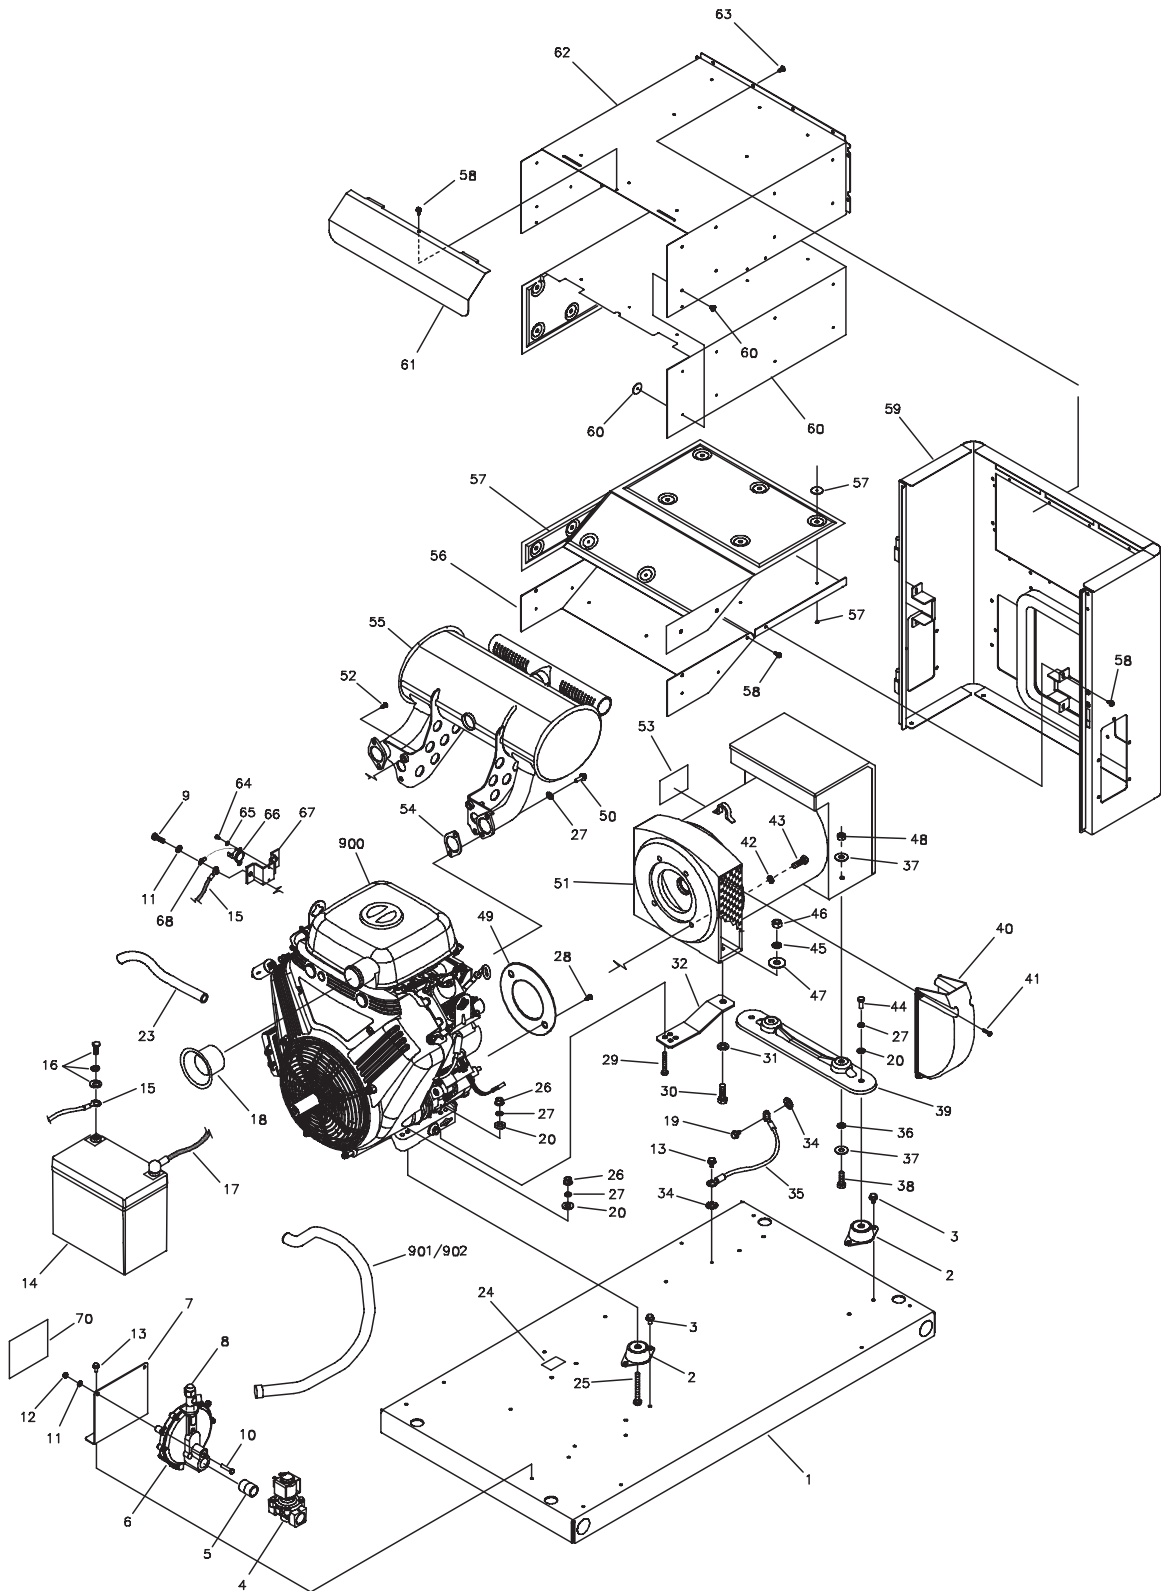

Exploded View - Main Unit

Copyright © 2008 Briggs & Stratton Power Products Group, LLC. All rights reserved. No part of this material may be reproduced or transmitted in any form by any means without the express written permission of Briggs & Stratton Power Products Group, LLC.

Illustrated Parts List - Main Unit

Item	Part #	Description	Item	Part #	Description
1	AA203030GS	BASE, Mounting	51	NSP	ASSY, Alternator (see page 7)
2	187594GS	MOUNT, Vibration	52	692062	SCREW
3	24910GS	HHS, Trilobular 5/16 - 18 x 1/2	53	193506GS	DECAL, Caution Hot Surface
4	194683GS	SOLENOID, Gas Fuel	54	809872	GASKET
5	194829GS	FITTING, Coupling	55	197164GS	MUFFLER
6	194830GS	REGULATOR	56	194681GS	BASE, Muffler Box
7	195936GS	BRACKET, Mounting Solenoid	57	198928GS	KIT, Insulation, Muffler Base
8	842184	ASSEMBLY, Tee	58	56893GS	CRIMPTITE, 10 - 24 x 1/2
9	*	HHCS, M6 - 1.0 x 16	59	203396GS	ASSY, Bulkhead, Alt End w/Insulation
10	*	HHCS, M6 - 1.0 x 30	60	198929GS	KIT, Insulation, Muffler Box
11	*	WASHER, 1/4 Lock	61	194682GS	COLLECTOR, Muffler Box
12	*	NUT, M6 - 1.0	62	194680GS	BOX, Muffler Top
13	B4300GS	HHS, Trilobular, 1/4 - 20 x 1/2	63	192445GS	SCREW, 10 - 32 x 5/8
14	194818GS	BATTERY	64	*	PPHMS, 4-40 x 0.19
15	185939RGS	WIRE-A, Black	65	*	WASHER, Lock #4
16	198913GS	KIT, Battery Hardware	66	186205GS	SWITCH, Oil Temp
17	198593AGS	WIRE-A, Red	67	194699GS	PLATE, Switch Oil Temp
18	194813GS	TUBE, Air Cleaner	68	186790CGS	WIRE
19	*	HHCS, M6 - 1.0 x 12	70	205397GS	DECAL, Requirements, Fuel
20	*	WASHER, Flat 5/16 - M8	900	§	ENGINE
23	1723165SM	HOSE, Oil Drain	901	843644	FUEL HOSE
24	186649GS	DECAL, Oil Drain	902	843438	CLAMP
25	*	HHCS, 5/16 - 18 x 2.5 Full Thread	Items Not Illustrated		
26	*	NUT, 5/16 - 18	203369GS		MANUAL, Install
27	*	WASHER, Lock 5/16 - M8	203370GS		MANUAL, Operator's
28	*	HHCS, 5/16 - 24 x 3/4 SEMS	MS3483		MANUAL, Engine
29	*	HHCS, 5/16 - 18 x 2"	203393GS		KIT, Manual/Accessory, HGS
30	*	HHCS, M12 - 1.75 x 35	203374GS		PAINT, Touchup, Bottle, Continuum
31	*	WASHER, M12			Charcoal, 1/2oz
32	B194685GS	SUPPORT, Engine/Alternator, Black	198811GS		PAINT, Touchup, Bottle, Metallic
34	*	WASHER, Shakeproof Ext. M6-1/4			Silver, 1/2oz
35	186790FGS	WIRE, Ground	B3518GS		CAP, Funnel Oil Bottle
36	*	WASHER, Lock M10	202295GS		HOSE, Flex
37	*	WASHER, Flat, M10	198866GS		KIT, Led Remote
38	*	HHCS, M10 - 1.5 x 30	203419GS		KIT, Decals, Service
39	B196639GS	BRACKET, Mounting Alternator, Black	Optional Accessories		
40	196387GS	DUCT, Air	203417GS		PAINT, Touchup, Spray, Continuum
41	*	PPHMS, M5 - 0.8 x 20			Charcoal, 12oz
42	*	WASHER, Lock 3/8	199475GS		PAINT, Touchup, Spray, Silver, 12oz
43	*	SHCS, 3/8 - 16 x 1-1/4	6030		KIT, Cold Weather (Includes Battery and Oil Warmers)
44	*	HHCS, 5/16 - 18 x 3/4			
45	*	WASHER, M12 Lock			
46	*	NUT, Hex M12 - 1.75			
47	*	WASHER, Flat M12			
48	*	NUT, M10 - 1.5			
49	B4260GS	DISK, Engine Air			
50	809743	SCREW			

* - Items without part numbers are common fasteners and are available at local hardware stores.

§ - Contact Engine Manufacturer