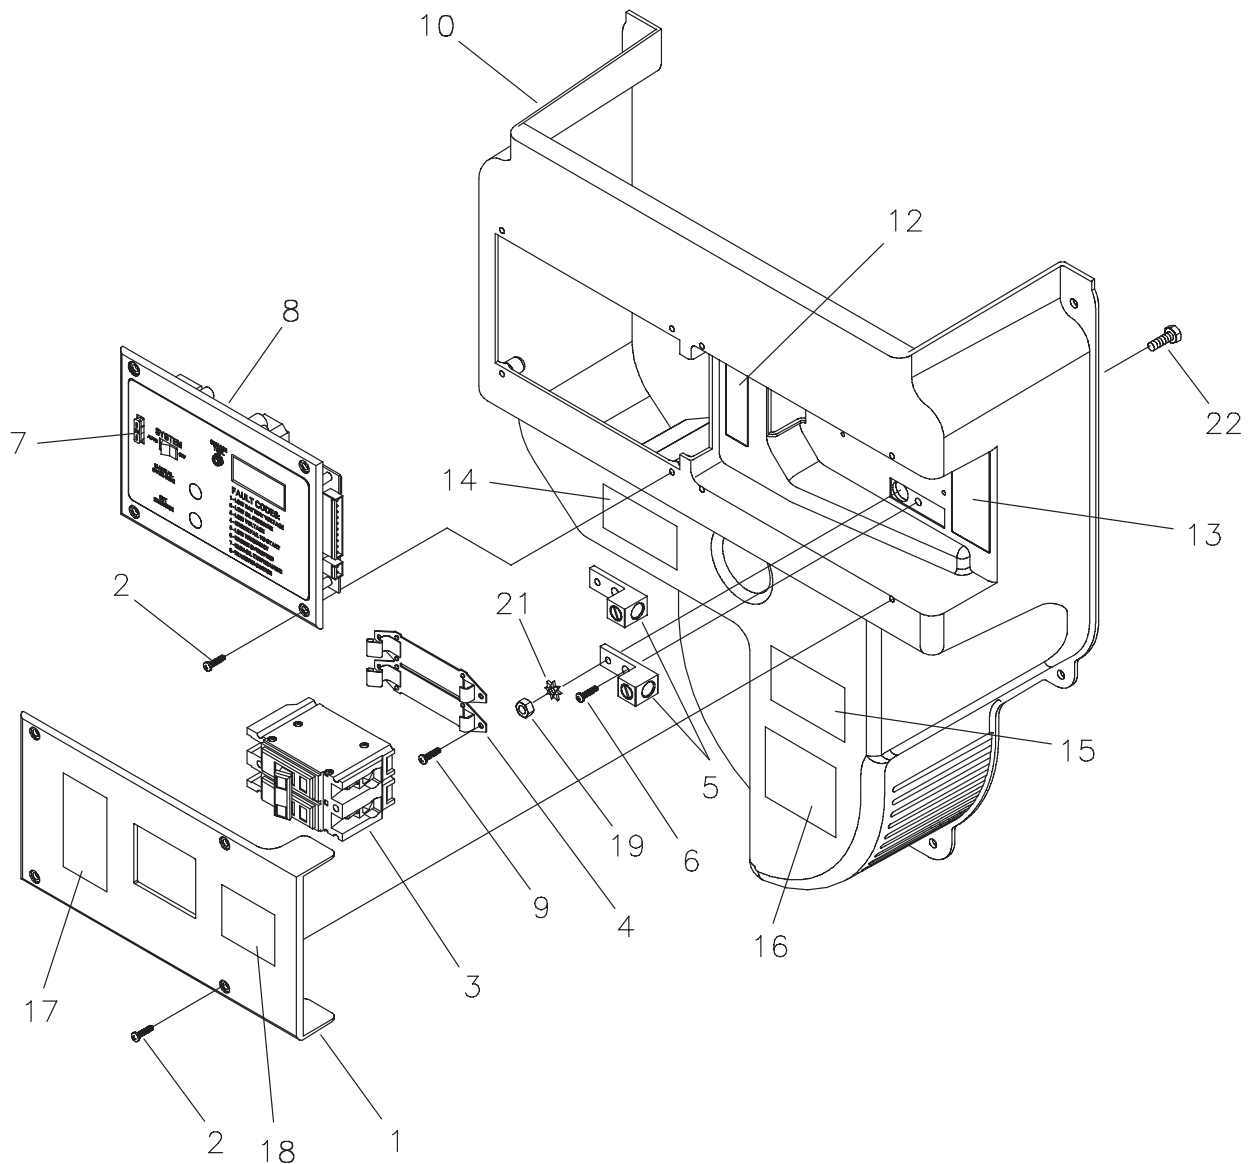

* - Items without part numbers are common fasteners and are available at local hardware stores.

Exploded View & Illustrated Parts List - Control Panel

Item	Part #	Description
1	198911GS	ASSY, Cover, Circuit Breaker w/ Decals
2	*	SCREW, 10 x 0.62, Plastite
3	198313GS	BREAKER, Circuit 70A, 2P
4	192770GS	BRACKET, Mounting Breaker
5	199011GS	LUG, Ground Connect
6	191991GS	BOLT, 1/4-10 x 1, Plastite
7	198573GS	FUSE, Auto Type 15 Amp
8	202118GS	ASSY, Control Panel
9	197492GS	SCREW, PT, M4 - 1.79 x 16.0
10	198910GS	ASSY, Duct, Engine Air w/ Decals
12	198549GS	DECAL, Terminal Block
13	198550GS	DECAL, Ground, Neutral
14	205393GS	DECAL, Warning, Outdoor Install
15	193297GS	DECAL, Caution, Standby
16	205392GS	DECAL, Warning, Auto Start