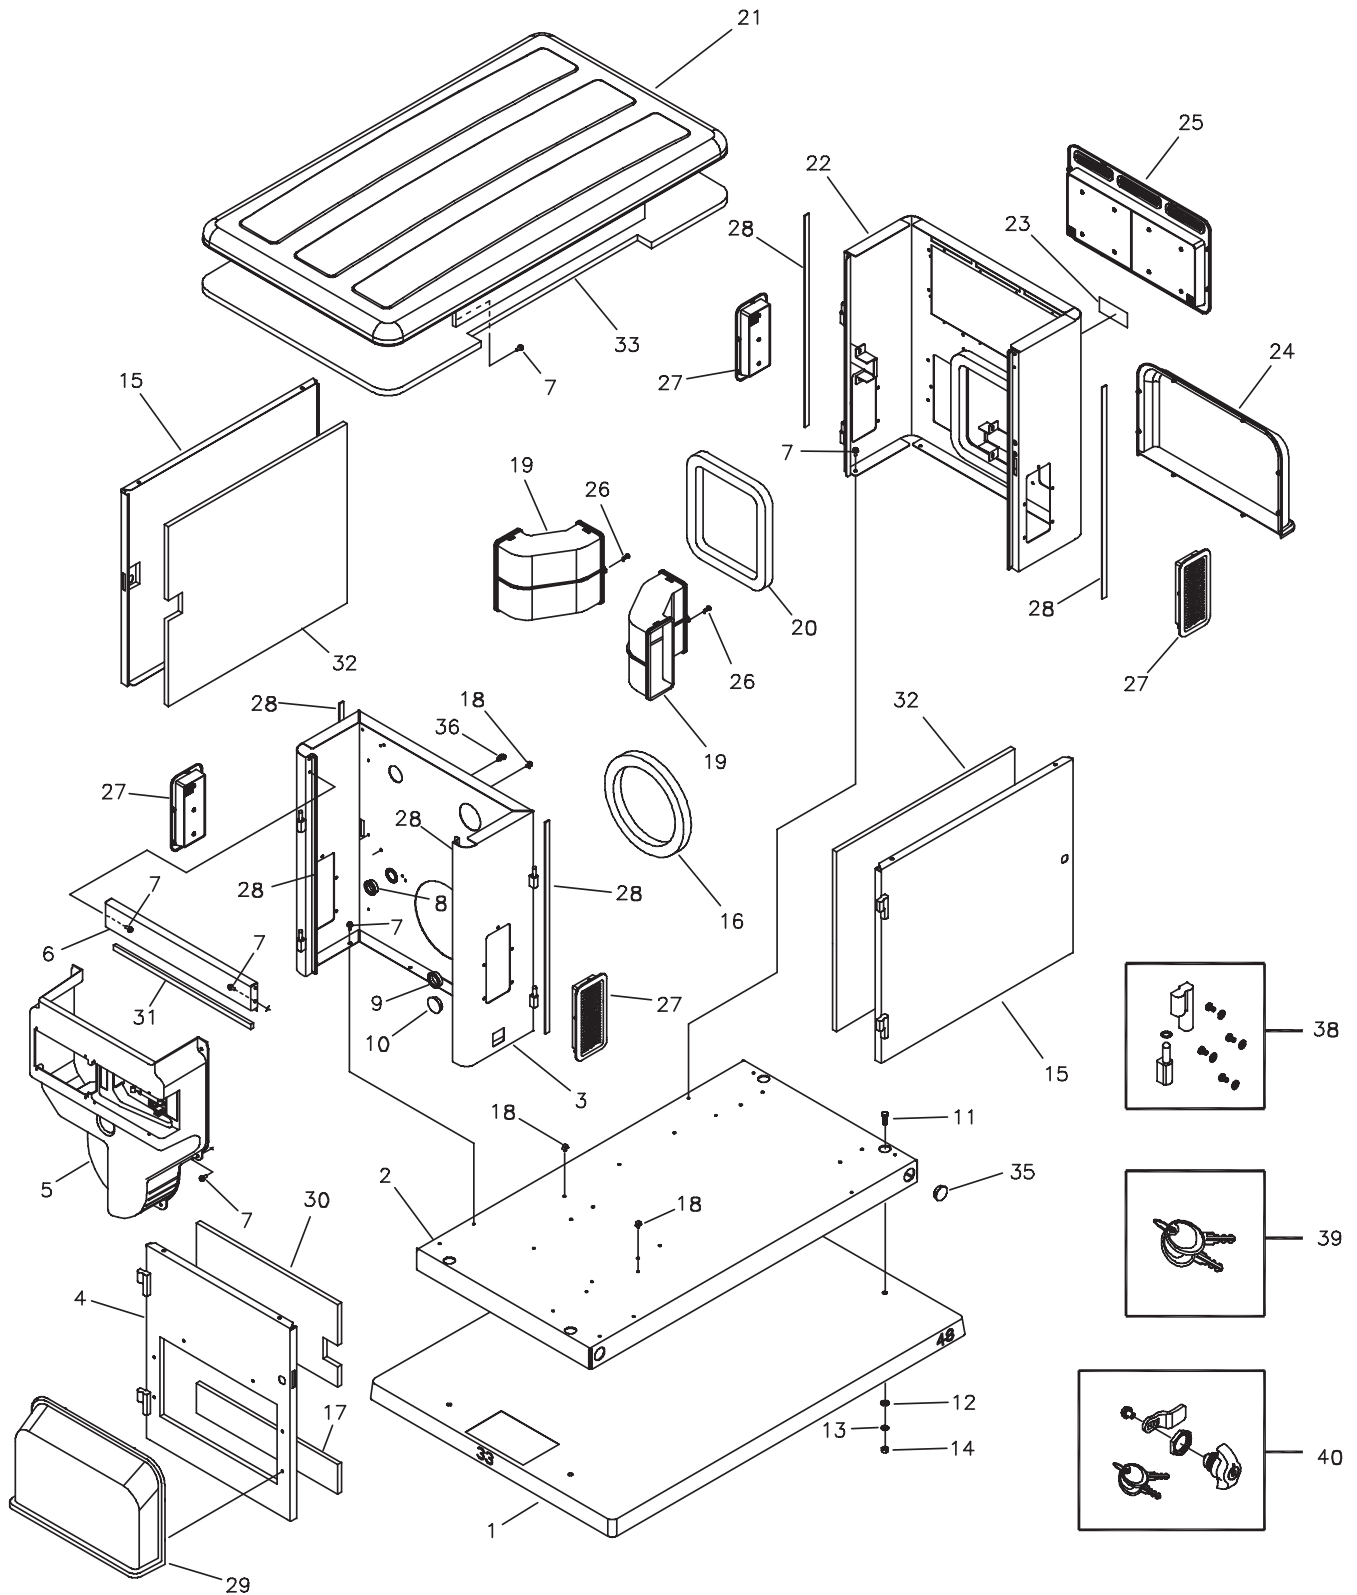

Illustrated Parts List - Main Unit

Item	Part #	Description	Item	Part #	Description
1	AA203030GS	BASE, Mounting	51	NSP	ASSY, Alternator (see page 7)
2	187594GS	MOUNT, Vibration	52	692062	SCREW
3	24910GS	HHS, Trilobular 5/16 - 18 x 1/2	53	193506GS	DECAL, Caution Hot Surface
4	194683GS	SOLENOID, Gas Fuel	54	809872	GASKET
5	194829GS	FITTING, Coupling	55	197164GS	MUFFLER
6	194830GS	REGULATOR	56	194681GS	BASE, Muffler Box
7	195936GS	BRACKET, Mounting Solenoid	57	198928GS	KIT, Insulation, Muffler Base
8	842184	ASSEMBLY, Tee	58	56893GS	CRIMPTITE, 10 - 24 x 1/2
9	*	HHCS, M6 - 1.0 x 16	59	203396GS	ASSY, Bulkhead, Alt End w/Insulation
10	*	HHCS, M6 - 1.0 x 30	60	198929GS	KIT, Insulation, Muffler Box
11	*	WASHER, 1/4 Lock	61	194682GS	COLLECTOR, Muffler Box
12	*	NUT, M6 - 1.0	62	194680GS	BOX, Muffler Top
13	B4300GS	HHS, Trilobular, 1/4 - 20 x 1/2	63	192445GS	SCREW, 10 - 32 x 5/8
14	194818GS	BATTERY	64	*	PPHMS, 4-40 x 0.19
15	185939RGS	WIRE-A, Black	65	*	WASHER, Lock #4
16	198913GS	KIT, Battery Hardware	66	186205GS	SWITCH, Oil Temp
17	198593AGS	WIRE-A, Red	67	194699GS	PLATE, Switch Oil Temp
18	194813GS	TUBE, Air Cleaner	68	186790CGS	WIRE
19	*	HHCS, M6 - 1.0 x 12	70	205397GS	DECAL, Requirements, Fuel
20	*	WASHER, Flat 5/16 - M8	900	§	ENGINE
23	1723165SM	HOSE, Oil Drain	901	843644	FUEL HOSE
24	186649GS	DECAL, Oil Drain	902	843438	CLAMP
25	*	HHCS, 5/16 - 18 x 2.5 Full Thread	Items Not Illustrated		
26	*	NUT, 5/16 - 18	203369GS		MANUAL, Install
27	*	WASHER, Lock 5/16 - M8	203370GS		MANUAL, Operator's
28	*	HHCS, 5/16 - 24 x 3/4 SEMS	MS3483		MANUAL, Engine
29	*	HHCS, 5/16 - 18 x 2"	203393GS		KIT, Manual/Accessory, HGS
30	*	HHCS, M12 - 1.75 x 35	203374GS		PAINT, Touchup, Bottle, Continuum
31	*	WASHER, M12			Charcoal, 1/2oz
32	B194685GS	SUPPORT, Engine/Alternator, Black	198811GS		PAINT, Touchup, Bottle, Metallic
34	*	WASHER, Shakeproof Ext. M6-1/4			Silver, 1/2oz
35	186790FGS	WIRE, Ground	B3518GS		CAP, Funnel Oil Bottle
36	*	WASHER, Lock M10	202295GS		HOSE, Flex
37	*	WASHER, Flat, M10	198866GS		KIT, Led Remote
38	*	HHCS, M10 - 1.5 x 30	203419GS		KIT, Decals, Service
39	B196639GS	BRACKET, Mounting Alternator, Black	Optional Accessories		
40	196387GS	DUCT, Air	203417GS		PAINT, Touchup, Spray, Continuum
41	*	PPHMS, M5 - 0.8 x 20			Charcoal, 12oz
42	*	WASHER, Lock 3/8	199475GS		PAINT, Touchup, Spray, Silver, 12oz
43	*	SHCS, 3/8 - 16 x 1-1/4	6030		KIT, Cold Weather (Includes Battery and Oil Warmers)
44	*	HHCS, 5/16 - 18 x 3/4			
45	*	WASHER, M12 Lock			
46	*	NUT, Hex M12 - 1.75			
47	*	WASHER, Flat M12			
48	*	NUT, M10 - 1.5			
49	B4260GS	DISK, Engine Air			
50	809743	SCREW			

* - Items without part numbers are common fasteners and are available at local hardware stores.

§ - Contact Engine Manufacturer

Exploded View - Enclosure