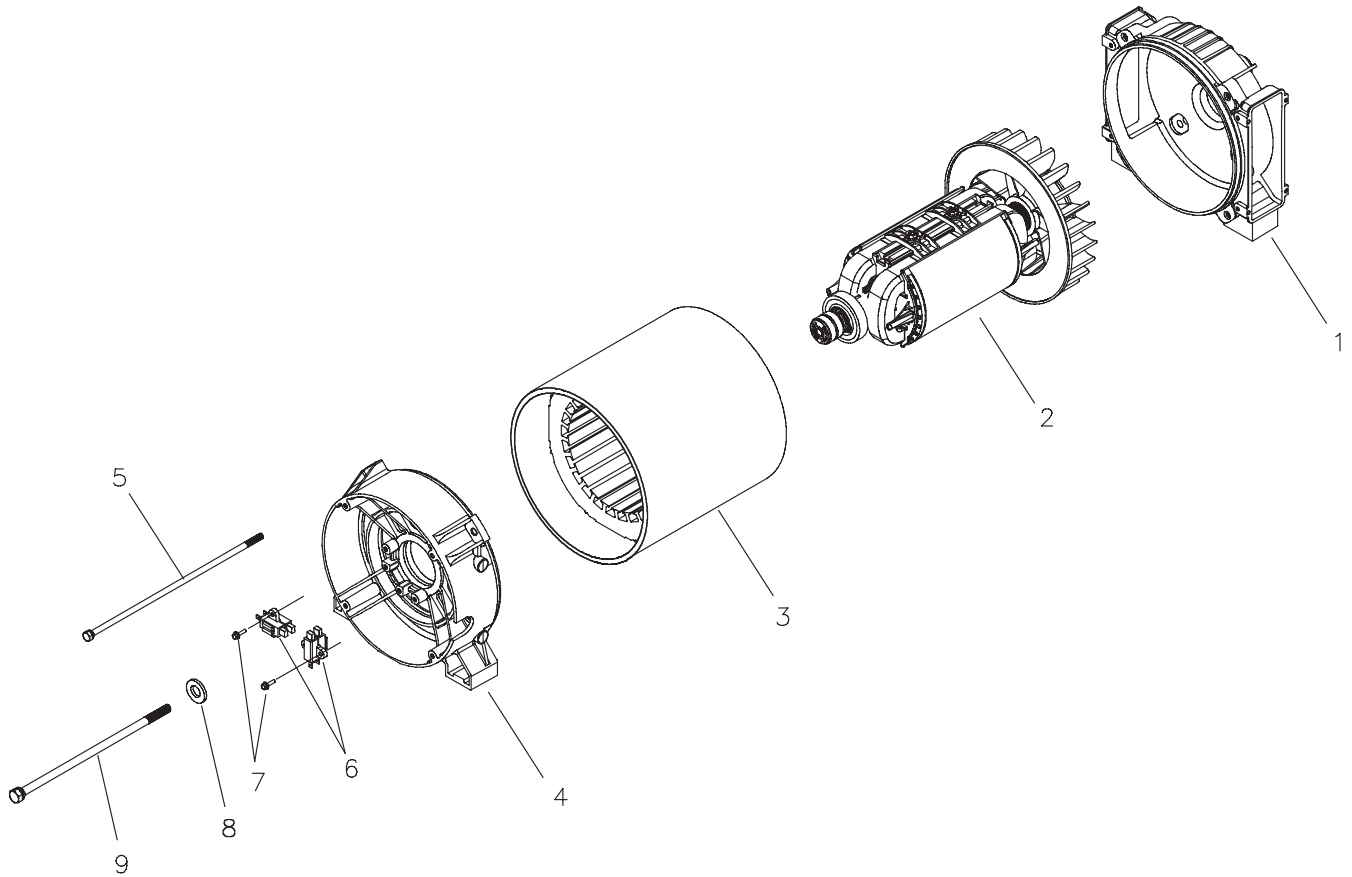

* - Items without part numbers are common fasteners and are available at your local hardware store.

CONTROL PANEL EXPLODED VIEW & PARTS LIST

Item	Part #	Description
1	198911GS	ASSY, Cover, Circuit Breaker w/Decals
2	*	SCREW, 10 x 0.62, Plastite
3	202593GS	BREAKER, Circuit 100A, 2P
4	192770GS	BRACKET, Mounting Breaker
5	199011GS	LUG, Ground Connect
6	191991GS	BOLT, 1/4-10 x 1, Plastite
7	198573GS	FUSE, Auto Type 15 Amp
8	202118GS	ASSY, Control Panel
9	197492GS	SCREW, PT, M4 - 1.79 x 16.0
10	198910GS	ASSY, Duct, Engine Air w/Decals
12	198549GS	DECAL, Terminal Block
13	198550GS	DECAL, Ground, Neutral
14	205393GS	DECAL, Warning, Outdoor Install
15	193297GS	DECAL, Caution, Standby
16	205392GS	DECAL, Warning, Auto Start

Item	Part #	Description
17	205394GS	DECAL, Caution, Electric Shock
18	205395GS	DECAL, Warning Shock
19	*	NUT, 1/4 - 20
21	*	WASHER, Shakeproof, Ext M6 1/4
22	*	HHCS, 1/4 - 20 x 3/4

Parts Not Illustrated		Description
202882GS		HARNESS, Wire, CTL Board to Engine/Alternator
198517GS		HARNESS, Wire, E1 & E2 Sensing
203020GS		HARNESS, AVR
198515GS		CONNECTOR, Terminal, 2 Pin
198516GS		CONNECTOR, Terminal, 10 Pin

* - Items without part numbers are common fasteners and are available at your local hardware store.

ALTERNATOR EXPLODED VIEW & PARTS LIST

Item	Part #	Description
1	195235GS	ADAPTER, Mounting, Alternator
2	199252GS	ASSY, Rotor
3	199254GS	STATOR
4	195234GS	RBC
5	197177GS	HEX HEAD, SEM Screw
6	66386GS	ASSY, Holder, Brush
7	66849GS	TAPTITE, M5 - 0.8 x 16
8	203200GS	WASHER, 3/8" SAE
9	200442GS	BOLT, 3/8 - 24 x 15.20"