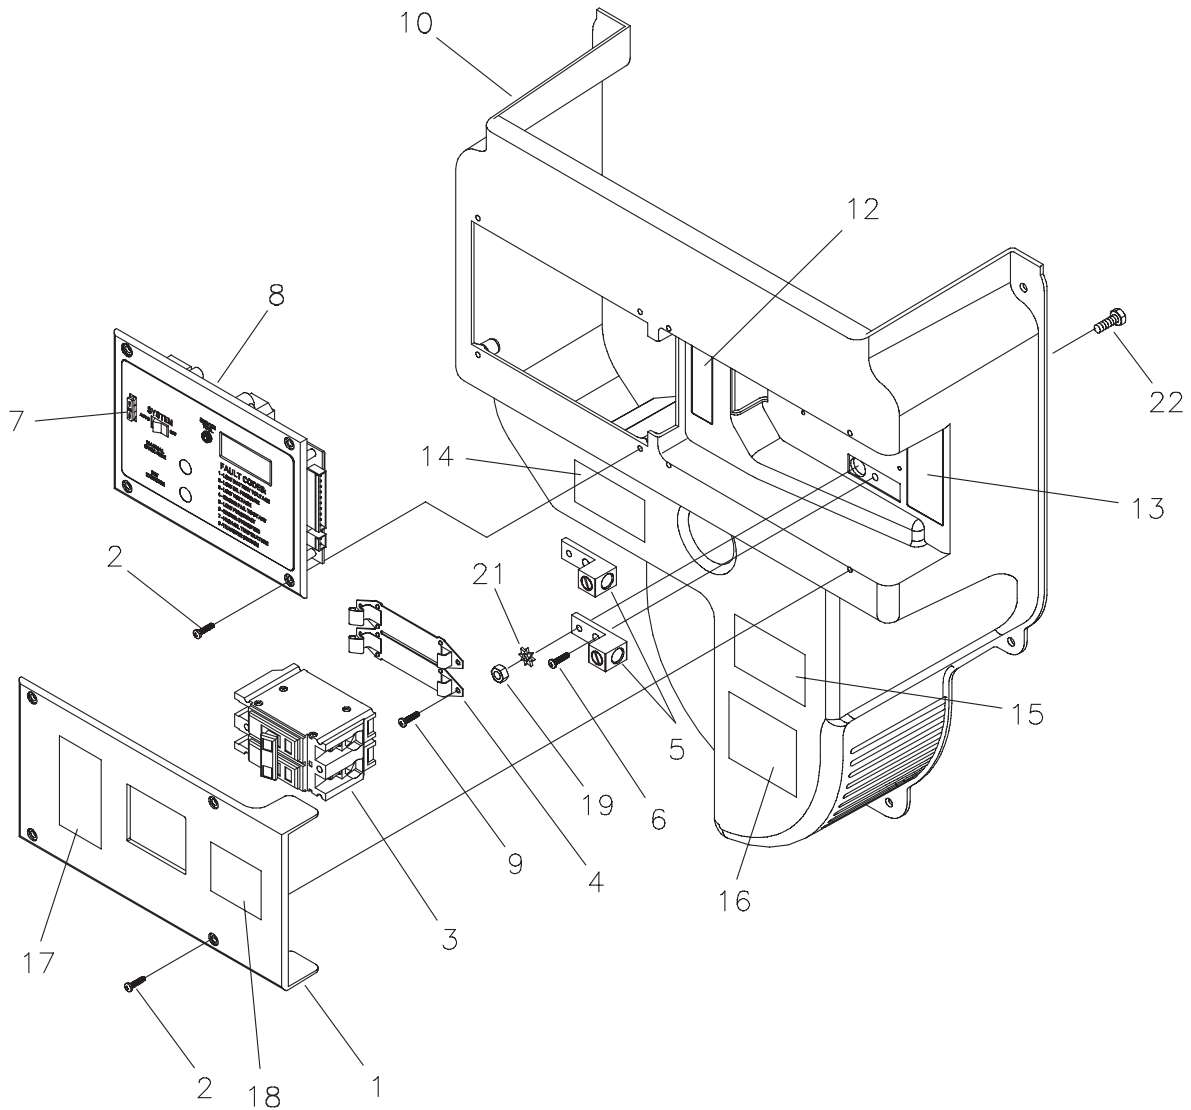

* - Items without part numbers are common fasteners and are available at your local hardware store.

CONTROL PANEL EXPLODED VIEW & PARTS LIST

Item	Part #	Description
1	198911GS	ASSY, Cover, Circuit Breaker w/Decals
2	*	SCREW, 10 x 0.62, Plastite
3	202593GS	BREAKER, Circuit 100A, 2P
4	192770GS	BRACKET, Mounting Breaker
5	199011GS	LUG, Ground Connect
6	191991GS	BOLT, 1/4-10 x 1, Plastite
7	198573GS	FUSE, Auto Type 15 Amp
8	202118GS	ASSY, Control Panel
9	197492GS	SCREW, PT, M4 - 1.79 x 16.0
10	198910GS	ASSY, Duct, Engine Air w/Decals
12	198549GS	DECAL, Terminal Block
13	198550GS	DECAL, Ground, Neutral
14	205393GS	DECAL, Warning, Outdoor Install
15	193297GS	DECAL, Caution, Standby
16	205392GS	DECAL, Warning, Auto Start