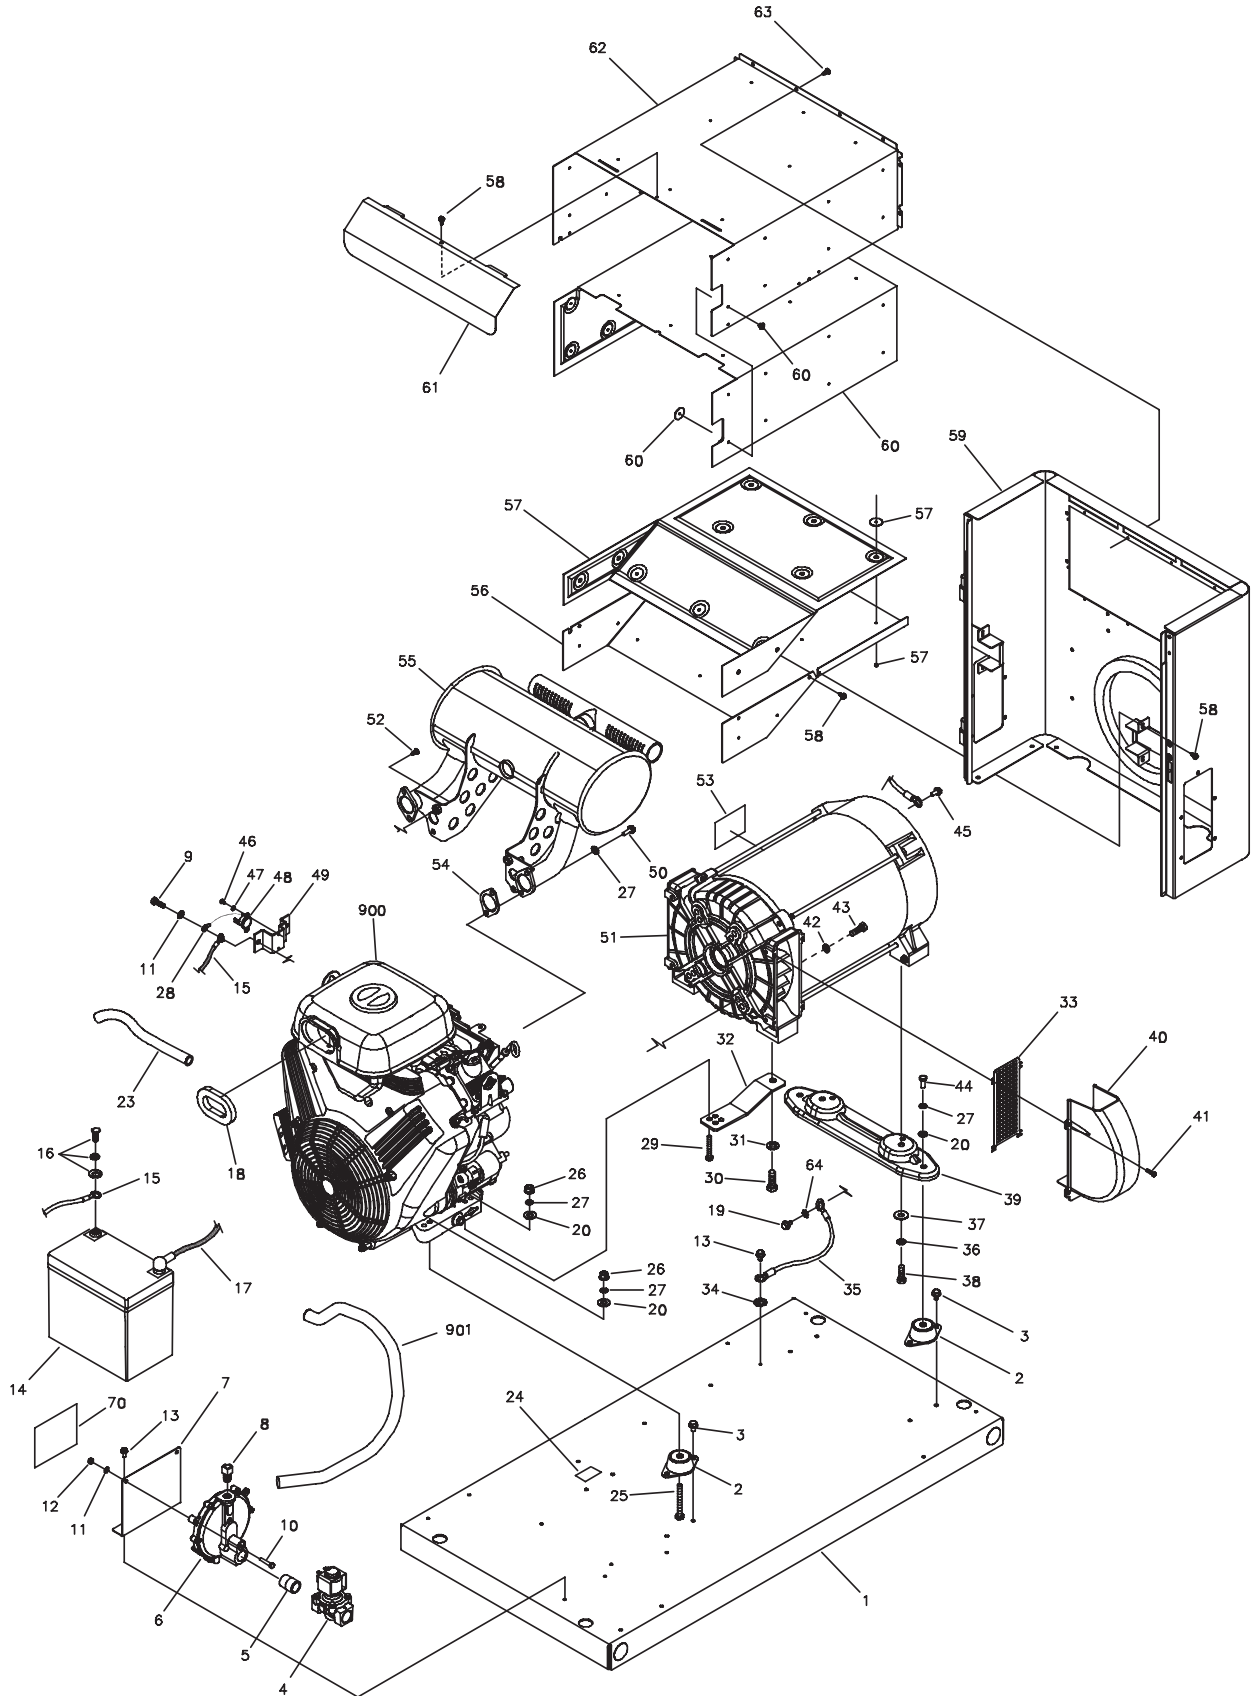

UNIT EXPLODED VIEW

UNIT PARTS LIST

Item	Part #	Description
1	H203030GS	BASE, Mounting
2	187594GS	MOUNT, Vibration
3	24910GS	HHS, Trilobular 5/16 - 18 x 1/2
4	194683GS	SOLENOID, Gas Fuel
5	194829GS	FITTING, Coupling
6	194830GS	REGULATOR
7	195936GS	BRACKET, Mounting Solenoid
8	202382GS	FITTING, 3/4 Flare to 3/8 NPT
9	*	HHCS, M6 - 1.0 x 16
10	*	HHCS, M6 - 1.0 x 30
11	*	WASHER, 1/4 Lock
12	*	NUT, M6 - 1.0
13	B4300GS	HHS, Trilobular, 1/4 - 20 x 1/2
14	194818GS	BATTERY
15	185939UGS	WIRE-A, Black
16	198913GS	KIT, Battery Hardware
17	198593DGS	WIRE-A, Red
18	202958GS	TUBE, Air Cleaner
19	B4995GS	HHS, Trilobular, 1/4-20 x 7/8
20	*	WASHER, Flat 5/16 - M8
23	1723165SM	HOSE, Oil Drain
24	186649GS	DECAL, Oil Drain
25	*	HHCS, 5/16 - 18 x 2.5 Full Thread
26	*	NUT, 5/16 - 18
27	*	WASHER, Lock 5/16 - M8
28	186790CGS	WIRE
29	*	HHCS, 5/16 - 18 x 2"
30	*	HHCS, M12 - 1.75 x 35
31	*	WASHER, M12
32	B194685GS	SUPPORT, Engine/Alternator, Black
33	202922GS	SCREEN
34	*	WASHER, Shakeproof Ext. M6-1/4
35	185939WGS	WIRE, Ground
36	*	WASHER, 3/8 Lock
37	*	WASHER, Flat, 3/8 - M10
38	*	HHCS, 3/8 - 16 x 1
39	B198896GS	BRACKET, Mounting Alternator, Black
40	202761GS	DUCT, Air
41	*	SCREW, M5.8 x 10, Taptite
42	*	WASHER, Lock 3/8
43	*	SHCS, 3/8 - 16 x 1-1/4
44	*	HHCS, 5/16 - 18 x 3/4
45	B4300GS	HHS, Trilobular, 1/4 - 20 x 1/2
46	*	PPHMS, 4-40 x 0.19
47	*	WASHER, Lock #4

* - Items without part numbers are common fasteners and are available at your local hardware store.

ALTERNATOR EXPLODED VIEW & PARTS LIST

Item	Part #	Description
1	195235GS	ADAPTER, Mounting, Alternator
2	199252GS	ASSY, Rotor
3	199254GS	STATOR
4	195234GS	RBC
5	197177GS	HEX HEAD, SEM Screw
6	66386GS	ASSY, Holder, Brush
7	66849GS	TAPTITE, M5 - 0.8 x 16
8	203200GS	WASHER, 3/8" SAE
9	200442GS	BOLT, 3/8 - 24 x 15.20"