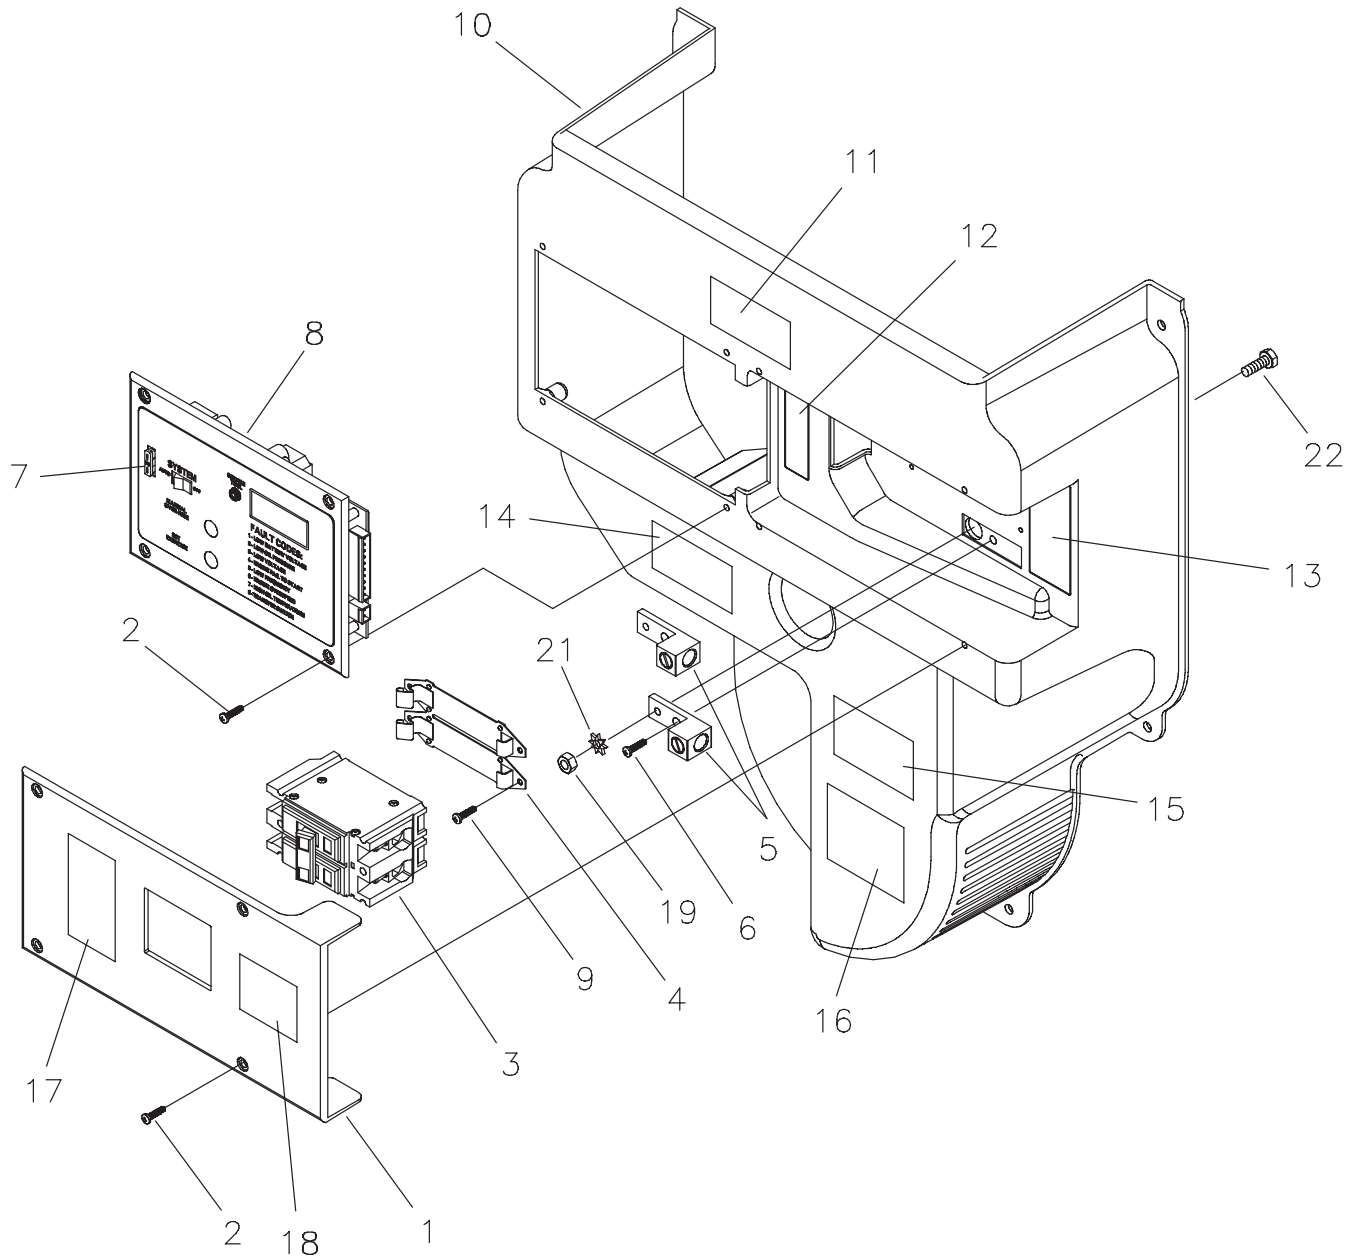

* - Items without part numbers are common fasteners and are available at your local hardware store.

EXPLODED VIEW

CONTROL PANEL EXPLODED VIEW

CONTROL PANEL PARTS LIST

Item	Part #	Description
1	198911GS	ASSY, Cover, Circuit Breaker w/Decals
2	*	SCREW, 10 x 0.62, Plastite
3	202593GS	BREAKER, Circuit 100A, 2P
4	192770GS	BRACKET, Mounting Breaker
5	199011GS	LUG, Ground Connect
6	191991GS	BOLT, 1/4-10 x 1, Plastite
7	198573GS	FUSE, Auto Type 15 Amp
8	202118GS	ASSY, Control Panel
9	197492GS	SCREW, PT, M4 - 1.79 x 16.0
10	198910GS	ASSY, Duct, Engine Air w/Decals
11	B5082AGS	DECAL, Danger High Voltage
12	198549GS	DECAL, Terminal Block
13	198550GS	DECAL, Ground, Neutral
14	186647GS	DECAL, Warning, Outdoor Install
15	193297GS	DECAL, Caution, Standby
16	186646GS	DECAL, Warning, Auto Start
17	186645GS	DECAL, Caution, Electric Shock
18	190992GS	DECAL, Warning Shock
19	*	NUT, 1/4 - 20
21	*	WASHER, Shakeproof, Ext M6 1/4
22	*	HHCS, 1/4 - 20 x 3/4