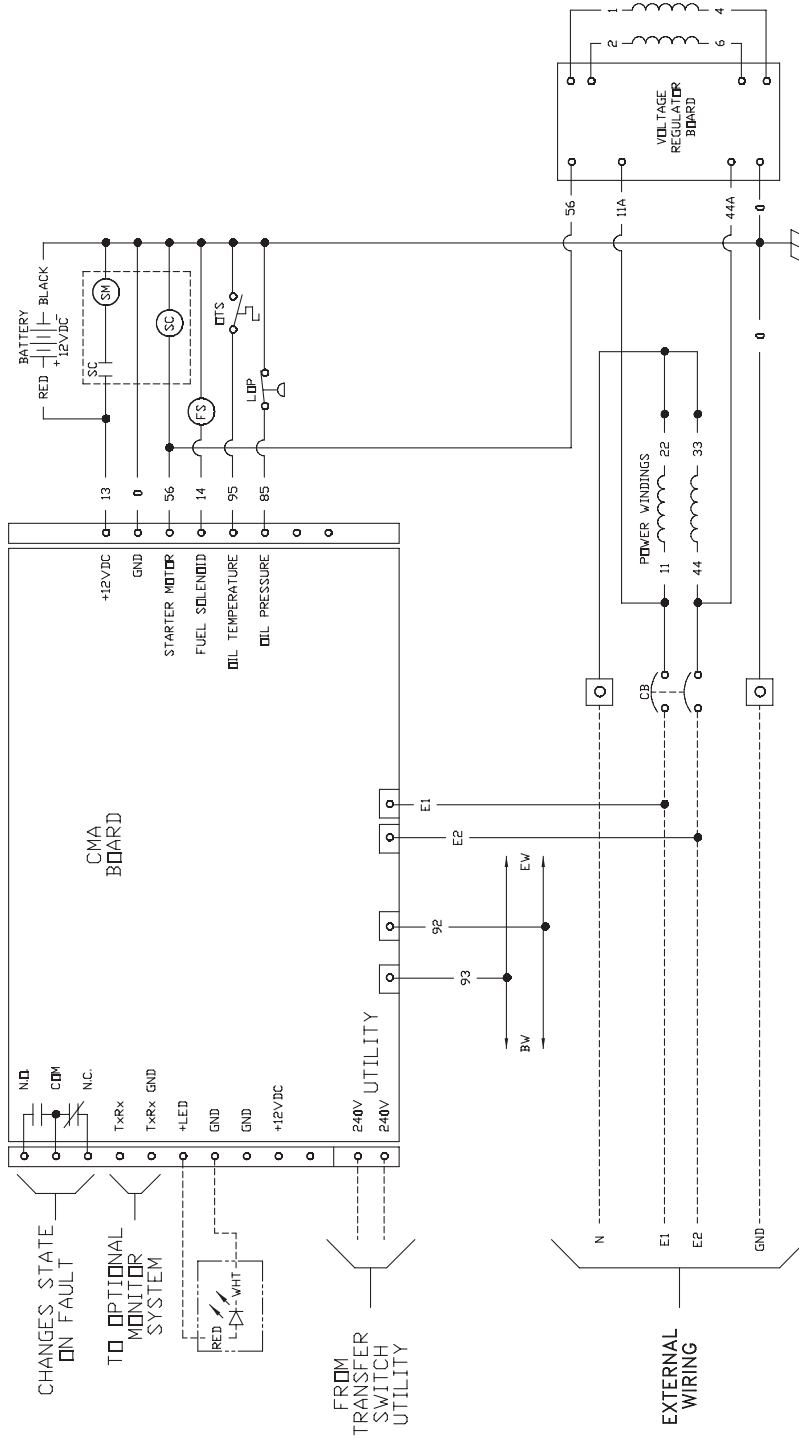

UNIT SCHEMATIC DIAGRAM