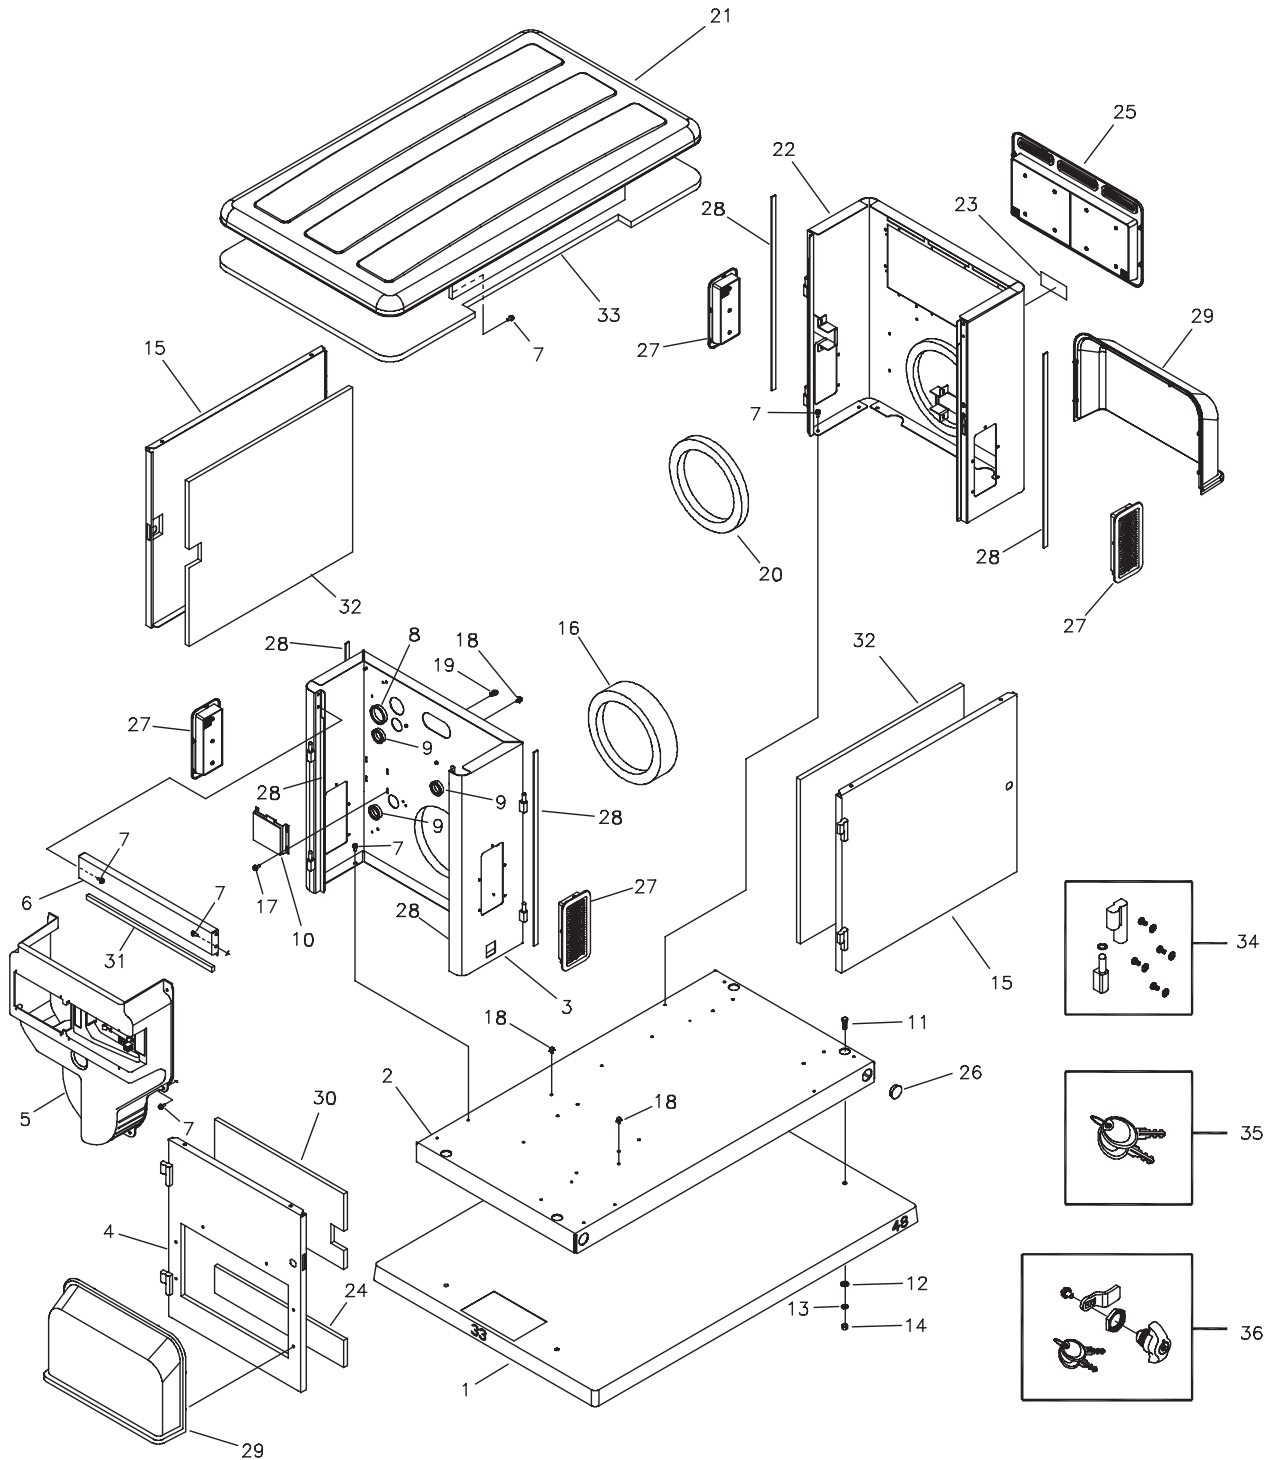

PARTS LIST

UNIT PARTS LIST

Item	Part #	Description	Item	Part #	Description
1	H203030GS	BASE, Mounting	46	*	PPHMS, 4-40 x 0.19
2	187594GS	MOUNT, Vibration	47	*	WASHER, Lock #4
3	24910GS	HHS, Trilobular 5/16 - 18 x 1/2	48	186205GS	SWITCH, Oil Temp
4	194683GS	SOLENOID, Gas Fuel	49	194699GS	PLATE, Switch Oil Temp
5	194829GS	FITTING, Coupling	50	809743	SCREW
6	194830GS	REGULATOR	51	NSP	ASSY, Alt (see pages 10 & 11)
7	195936GS	BRACKET, Mounting Solenoid	52	692062	SCREW
8	202382GS	FITTING, 3/4 Flare to 3/8 NPT	53	193506GS	DECAL, Caution Hot Surface
9	*	HHCS, M6 - 1.0 x 16	54	809872	GASKET
10	*	HHCS, M6 - 1.0 x 30	55	202885GS	MUFFLER
11	*	WASHER, 1/4 Lock	56	202884GS	BASE, Muffler Box
12	*	NUT, M6 - 1.0	57	203533GS	KIT, Insulation, Muffler Box Base
13	B4300GS	HHS, Trilobular, 1/4 - 20 x 1/2	58	56893GS	CRIMPTITE, 10 - 24 x 1/2
14	194818GS	BATTERY	59	203087GS	ASSY, Bulkhead, Alt End w/Insln
15	185939UGS	WIRE-A, Black	60	203534GS	KIT, Insulation, Muffler Box Top
16	198913GS	KIT, Battery Hardware	61	194682GS	COLLECTOR, Muffler Box
17	198593DGS	WIRE-A, Red	62	202883GS	BOX, Muffler Top
18	202958GS	TUBE, Air Cleaner	63	192445GS	SCREW, 10 - 32 x 5/8
19	B4995GS	HHS, Trilobular, 1/4-20 x 7/8	64	*	WASHER, M6 Shakeproof
20	*	WASHER, Flat 5/16 - M8	70	202896GS	DECAL, Requirements, Fuel
21	204025GS	VALVE, Oil Drain	900	§	ENGINE
22	48031JGS	CLAMP, Hose Band	901	842185	FUEL HOSE, with Clamp
23	186430GS	HOSE, Oil Drain			
24	186649GS	DECAL, Oil Drain			
25	*	HHCS, 5/16 - 18 x 2.5 Full Thread			
26	*	NUT, 5/16 - 18			
27	*	WASHER, Lock 5/16 - M8			
28	186790CGS	WIRE			
29	*	HHCS, 5/16 - 18 x 2" Lg.			
30	*	HHCS, M12 - 1.75 x 35			
31	*	WASHER, M12			
32	B194685GS	SUPPORT, Eng/Alt, Black			
33	202922GS	SCREEN			
34	*	WASHER, Shakeproof Ext. M6-1/4			
35	185939WGS	WIRE, Ground			
36	*	WASHER, 3/8 Lock			
37	*	WASHER, Flat, 3/8 - M10			
38	*	HHCS, 3/8 - 16 x 1			
39	B198896GS	BRACKET, Mounting Alt, Black			
40	202761GS	DUCT, Air			
41	*	SCREW, M5.8 x 10, Taptite			
42	*	WASHER, Lock 3/8			
43	*	SHCS, 3/8 - 16 x 1-1/4			
44	*	HHCS, 5/16 - 18 x 3/4			
45	B4300GS	HHS, Trilobular, 1/4 - 20 x 1/2			

Parts Not Illustrated		
203003GS	MANUAL, Install	
203002GS	MANUAL, Operator's	
MS3483	MANUAL, Engine	
203195GS	KIT, Manual/Accessory, HGS	
B5478GS	PAINT, Touchup, Tan, 1/2 oz Bottle	
B3518GS	CAP, Funnel Oil Bottle	
202295GS	HOSE, Flex	
198866GS	KIT, Led Remote	
203019GS	MANUAL, IPL	
204018GS	KIT, Decals, Srv	

Optional Accessories		
199473GS	PAINT, Touchup, Spray, Tan, 12oz	
6030	KIT, Cold Weather (Includes Battery and Oil Warmers)	

* - Items without part numbers are common fasteners and are available at your local hardware store.
§ - Contact Engine Manufacturer

EXPLODED VIEW

ENCLOSURE EXPLODED VIEW