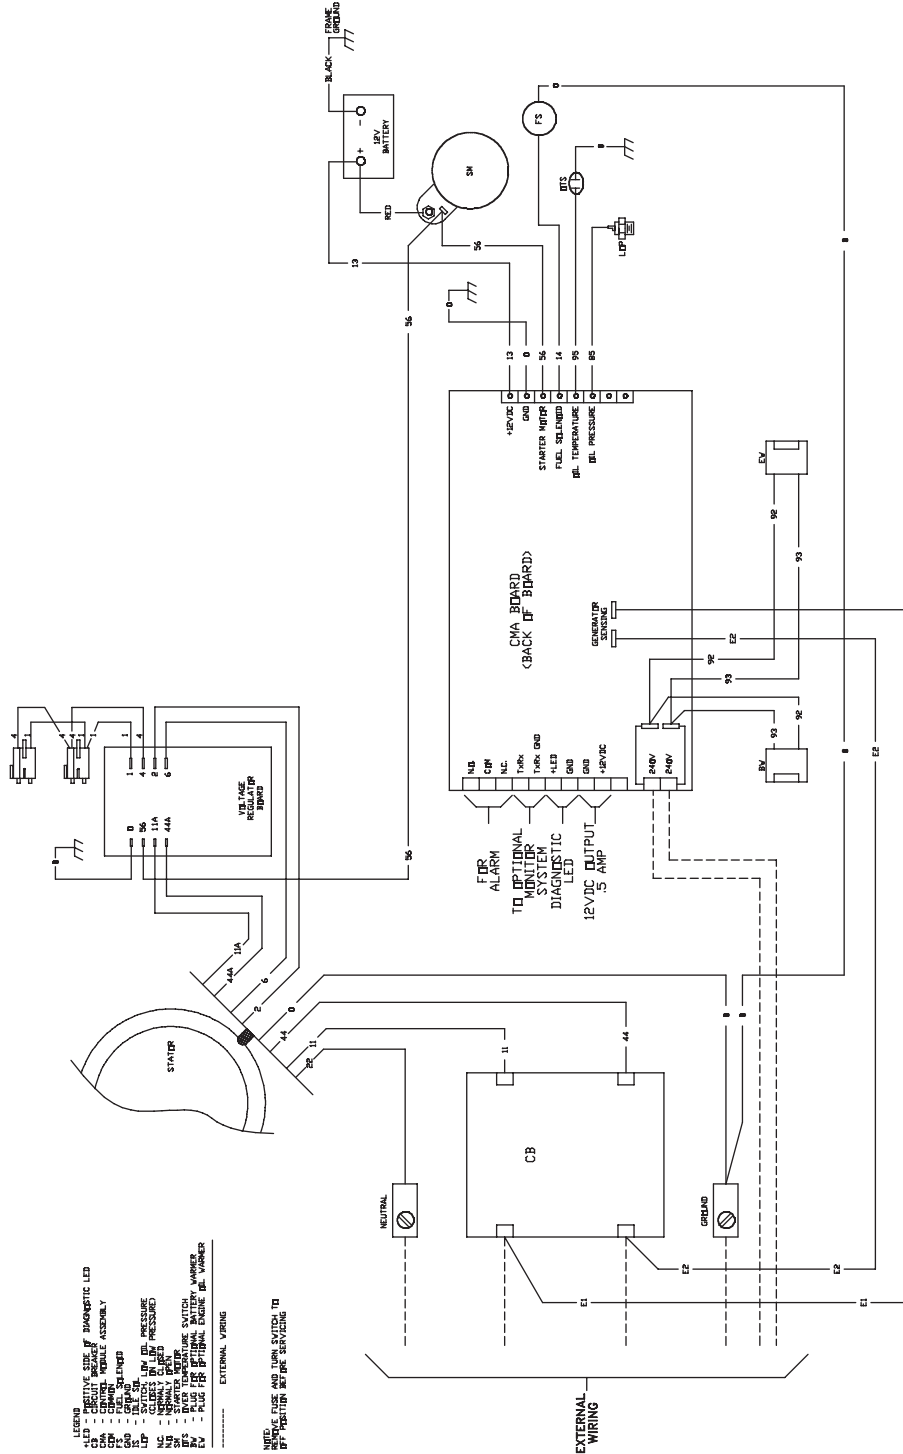

WIRING DIAGRAM

UNIT WIRING DIAGRAM