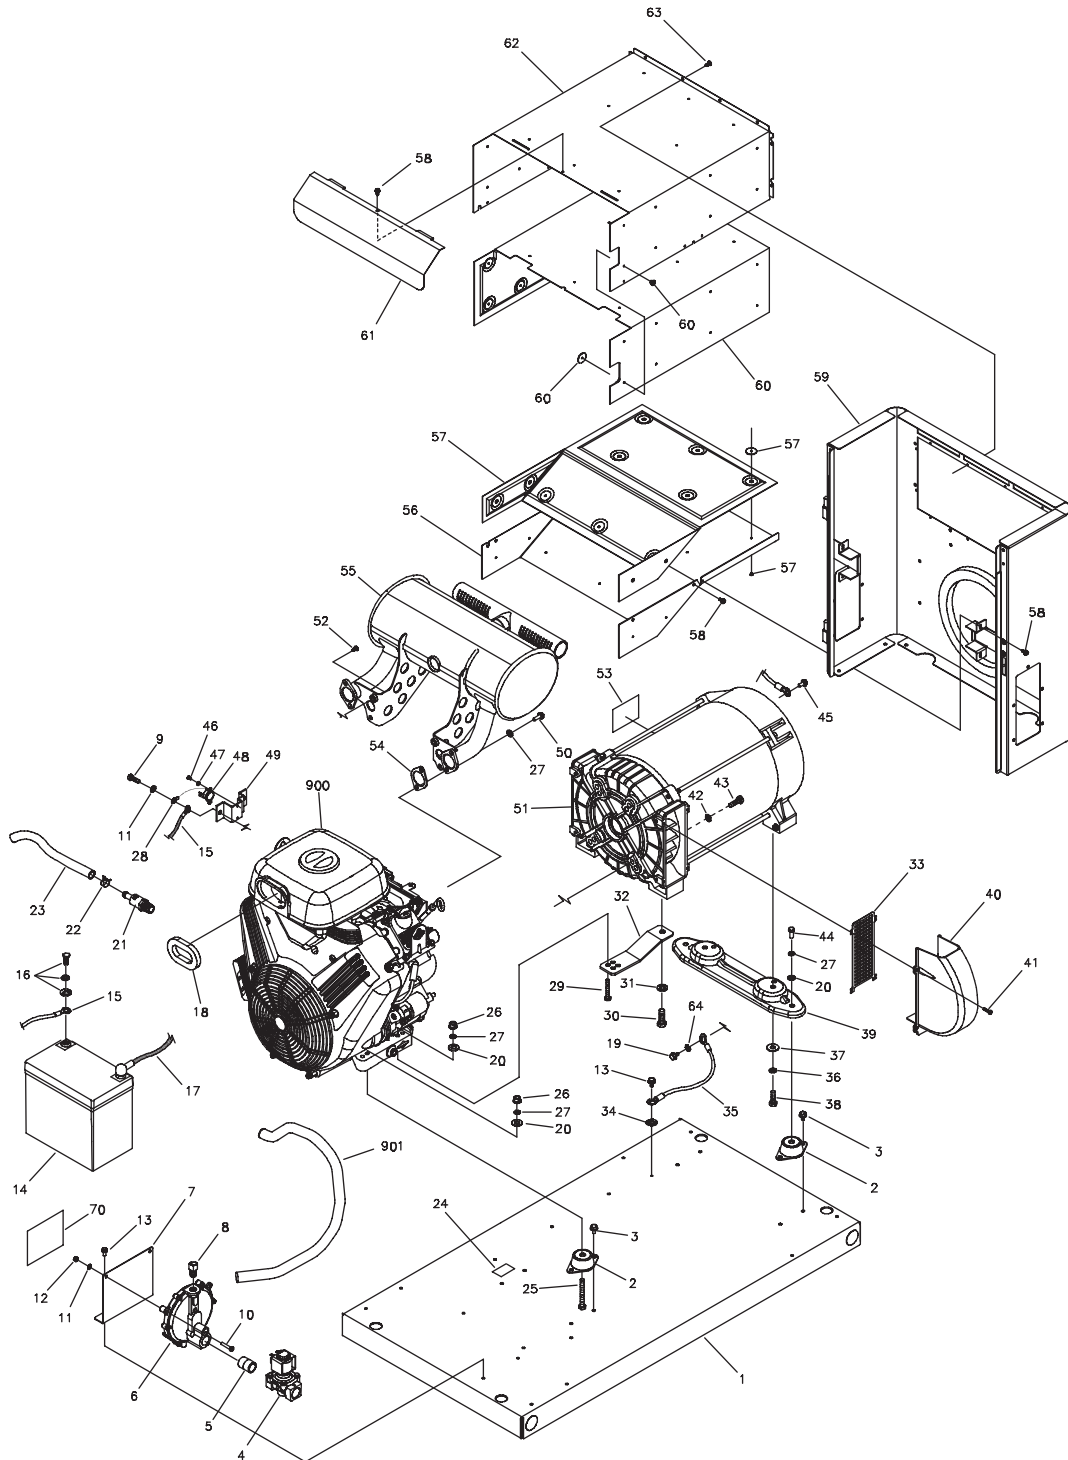

UNIT SCHEMATIC DIAGRAM

WIRING DIAGRAM

UNIT WIRING DIAGRAM

EXPLODED VIEW

UNIT EXPLODED VIEW

PARTS LIST

UNIT PARTS LIST

Item	Part #	Description	Item	Part #	Description
1	H203030GS	BASE, Mounting	46	*	PPHMS, 4-40 x 0.19
2	187594GS	MOUNT, Vibration	47	*	WASHER, Lock #4
3	24910GS	HHS, Trilobular 5/16 - 18 x 1/2	48	186205GS	SWITCH, Oil Temp
4	194683GS	SOLENOID, Gas Fuel	49	194699GS	PLATE, Switch Oil Temp
5	194829GS	FITTING, Coupling	50	809743	SCREW
6	194830GS	REGULATOR	51	NSP	ASSY, Alt (see pages 10 & 11)
7	195936GS	BRACKET, Mounting Solenoid	52	692062	SCREW
8	202382GS	FITTING, 3/4 Flare to 3/8 NPT	53	193506GS	DECAL, Caution Hot Surface
9	*	HHCS, M6 - 1.0 x 16	54	809872	GASKET
10	*	HHCS, M6 - 1.0 x 30	55	202885GS	MUFFLER
11	*	WASHER, 1/4 Lock	56	202884GS	BASE, Muffler Box
12	*	NUT, M6 - 1.0	57	203533GS	KIT, Insulation, Muffler Box Base
13	B4300GS	HHS, Trilobular, 1/4 - 20 x 1/2	58	56893GS	CRIMPTITE, 10 - 24 x 1/2
14	194818GS	BATTERY	59	203087GS	ASSY, Bulkhead, Alt End w/Insln
15	185939UGS	WIRE-A, Black	60	203534GS	KIT, Insulation, Muffler Box Top
16	198913GS	KIT, Battery Hardware	61	194682GS	COLLECTOR, Muffler Box
17	198593DGS	WIRE-A, Red	62	202883GS	BOX, Muffler Top
18	202958GS	TUBE, Air Cleaner	63	192445GS	SCREW, 10 - 32 x 5/8
19	B4995GS	HHS, Trilobular, 1/4-20 x 7/8	64	*	WASHER, M6 Shakeproof
20	*	WASHER, Flat 5/16 - M8	70	202896GS	DECAL, Requirements, Fuel
21	204025GS	VALVE, Oil Drain	900	§	ENGINE
22	48031JGS	CLAMP, Hose Band	901	842185	FUEL HOSE, with Clamp
23	186430GS	HOSE, Oil Drain			
24	186649GS	DECAL, Oil Drain			
25	*	HHCS, 5/16 - 18 x 2.5 Full Thread			
26	*	NUT, 5/16 - 18			
27	*	WASHER, Lock 5/16 - M8			
28	186790CGS	WIRE			
29	*	HHCS, 5/16 - 18 x 2" Lg.			
30	*	HHCS, M12 - 1.75 x 35			
31	*	WASHER, M12			
32	B194685GS	SUPPORT, Eng/Alt, Black			
33	202922GS	SCREEN			
34	*	WASHER, Shakeproof Ext. M6-1/4			
35	185939WGS	WIRE, Ground			
36	*	WASHER, 3/8 Lock			
37	*	WASHER, Flat, 3/8 - M10			
38	*	HHCS, 3/8 - 16 x 1			
39	B198896GS	BRACKET, Mounting Alt, Black			
40	202761GS	DUCT, Air			
41	*	SCREW, M5.8 x 10, Taptite			
42	*	WASHER, Lock 3/8			
43	*	SHCS, 3/8 - 16 x 1-1/4			
44	*	HHCS, 5/16 - 18 x 3/4			
45	B4300GS	HHS, Trilobular, 1/4 - 20 x 1/2			