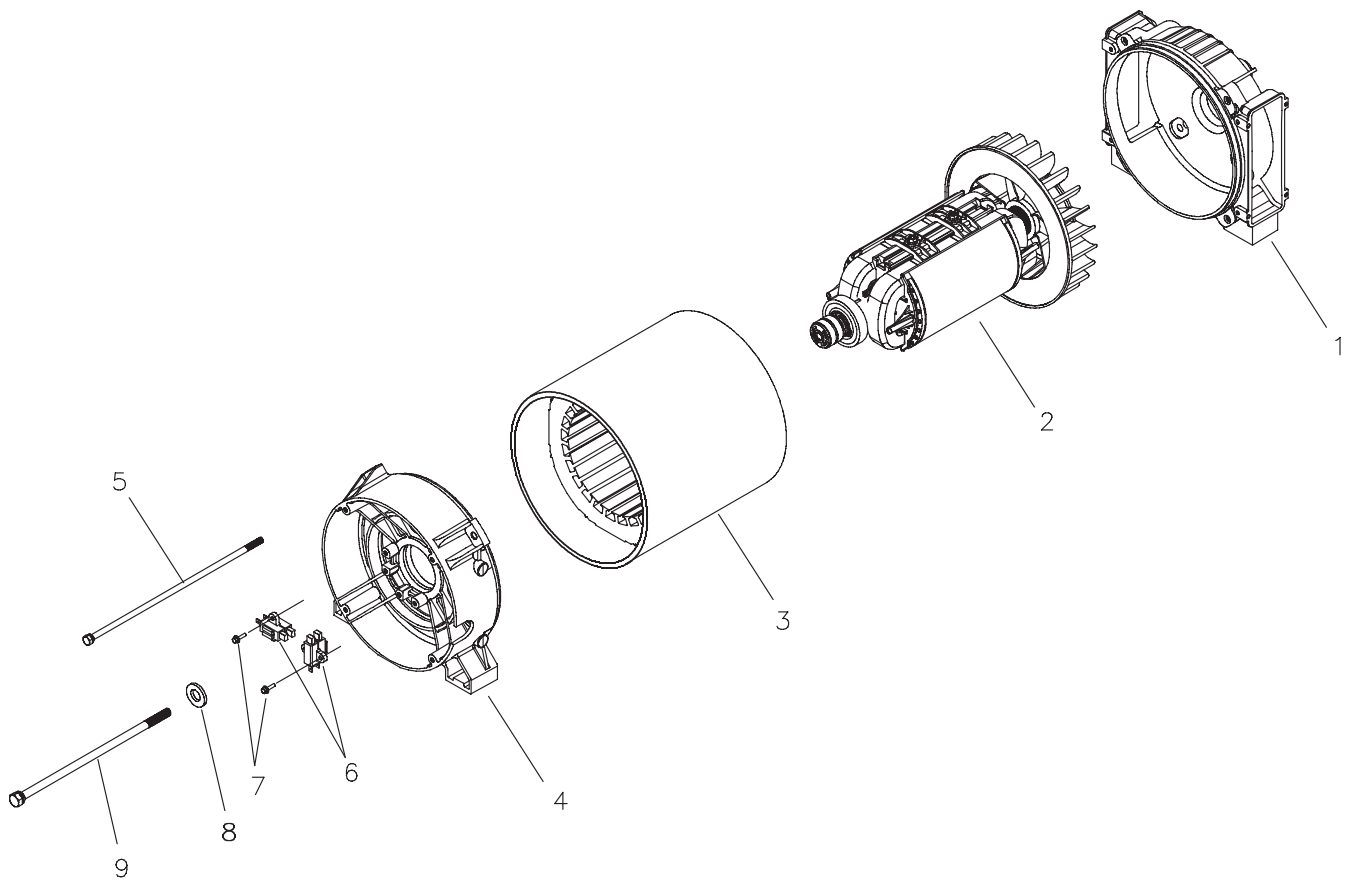

* - Items without part numbers are common fasteners and are available at your local hardware store.

EXPLODED VIEW

CONTROL PANEL EXPLODED VIEW

CONTROL PANEL PARTS LIST

Item	Part #	Description
1	198911GS	ASSY, Cover, Circuit Breaker w/Decals
2	*	SCREW, 10 x 0.62, Plastite
3	202593GS	BREAKER, Circuit 100A, 2P
4	192770GS	BRACKET, Mounting Breaker
5	199011GS	LUG, Ground Connect
6	191991GS	BOLT, 1/4-10 x 1, Plastite
7	198573GS	FUSE, Auto Type 15 Amp
8	202118GS	ASSY, Control Panel
9	197492GS	SCREW, PT, M4 - 1.79 x 16.0
10	198910GS	ASSY, Duct, Engine Air w/Decals
11	B5082AGS	DECAL, Danger High Voltage
12	198549GS	DECAL, Terminal Block
13	198550GS	DECAL, Ground, Neutral
14	186647GS	DECAL, Warning, Outdoor Install
15	193297GS	DECAL, Caution, Standby
16	186646GS	DECAL, Warning, Auto Start
17	186645GS	DECAL, Caution, Electric Shock
18	190992GS	DECAL, Warning Shock
19	*	NUT, 1/4 - 20
21	*	WASHER, Shakeproof, Ext M6 1/4
22	*	HHCS, 1/4 - 20 x 3/4

Parts Not Illustrated

202882GS	HARNESS, Wire, CTL Board to Eng/Alt
198517GS	HARNESS, Wire, E1 & E2 Sensing
203020GS	HARNESS, AVR
198515GS	CONNECTOR, Terminal, 2 Pin
198516GS	CONNECTOR, Terminal, 10 Pin

* - Items without part numbers are common fasteners and are available at your local hardware store.

ALTERNATOR EXPLODED VIEW

ALTERNATOR PARTS LIST

Item	Part #	Description
1	195235GS	ADAPTER, Mounting, Alternator
2	199252GS	ASSY, Rotor
3	199254GS	STATOR
4	195234GS	RBC
5	197177GS	HEX HEAD, SEM Screw
6	66386GS	ASSY, Holder, Brush
7	66849GS	TAPTITE, M5 - 0.8 x 16
8	203200GS	WASHER, 3/8" SAE
9	200442GS	BOLT, 3/8 - 24 x 15.20"