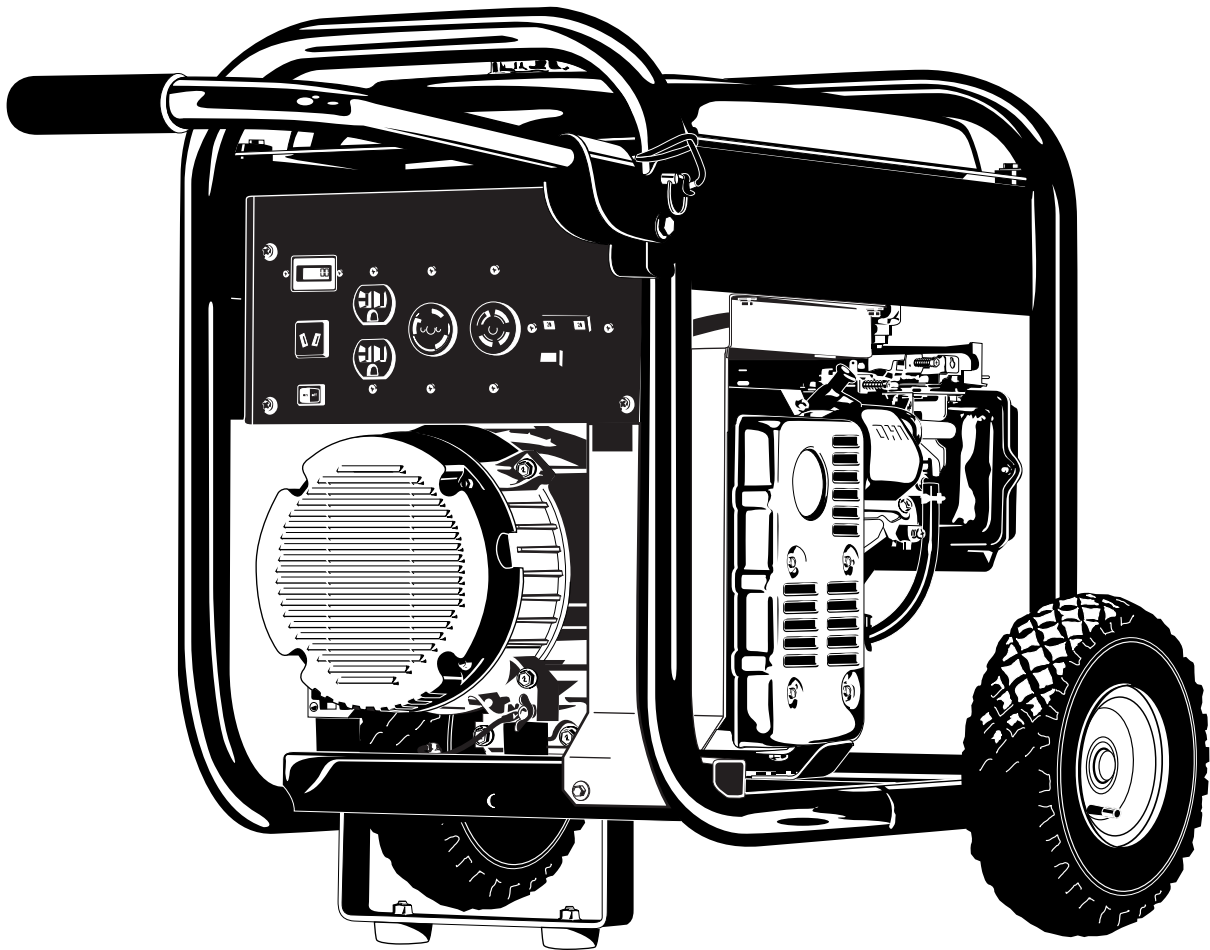

PR04000 Portable Generator Illustrated Parts List

BRIGGS & STRATTON POWER PRODUCTS GROUP, LLC
JEFFERSON, WISCONSIN, U.S.A.

Model 030342 Manual No. 203336A Revision A (12/05/2007)

Exploded Views and Parts Lists

PARTS LIST - MAIN UNIT

Item	Part #	Description	Item	Part #	Description
1	B192658GS	CRADLE (Includes Items 20, 31, 76 & 77)	37	B2153GS	SCREW, #10 Self Drilling
2	194150GS	KIT, Mount, Vibration, 45°	38	192376GS	SCREW, 12-24 x 1/2 THD Forming
3	67989GS	NUT, M8 Flange Serrated	40	194212GS	KIT, Fuel Tank Hardware (Includes Qty of 4)
4	190220GS	HOUSING, Engine Adapter	41	193272GS	VALVE, Tank
5	*	NUT, Hex M8 - 1.25	44	195988GS	ASSY., Tank, Fuel 4.5-Gallon (Includes Items 41, 50, 51, 52, 53 & 55)
6	NSP	ASSY, Alternator (see page 5)	45	189135GS	CAP, Fuel, Vented
7	*	TPHMS, M8 - 1.25 x 35	48	195373GS	WIRE, Ground
8	96796GS	WASHER, M8 Flat	50	202997GS	DECAL, CO Warning
9	*	WASHER, Lock 5/16 M8	51	194984GS	DECAL, Danger
10	190274DGS	SCREW, 3/8-16 x 7/8	52	94480GS	DECAL, Start Instructions
11	53122GS	HHCS, 5/16-24 x 6-1/2	53	189136GS	GAUGE, Fuel
12	*	HHCS, M8 1.25 x 25	55	197797GS	DECAL, Fuel Shutoff
13	*	WASHER, 5/16 Flat	58	195512GS	ASSY, Control Panel
14	193021GS	BRACKET, Muffler	76	195459GS	DECAL, Neutral Ground
15	710082	GASKET, Exhaust	77	195940GS	DECAL, Ground French
16	*	HHCS, M6 - 1.0 x 12	99	189759GS	KIT, Fuel Repair Valve
17	192898GS	MUFFLER	900	§	ENGINE
18	710090	NUT			
19	83083GS	SCREEN, Spark Arrest			
20	B4986GS	DECAL, Ground			
21	194153GS	KIT, Vibration Mount			
22	86494GS	SCREW, Wing M6 1.0 x 16			
23	86292GS	SCREW, 10-16 x 3/4, Self Drill			
24	J193053GS	SHIELD, Heat			
25	191190GS	CAP			
26	74908GS	TAPTITE, M5-0.8 x 10			
31	200310GS	DECAL, Warning Exhaust			
34	195422GS	COVER, RBC, Plastic with Cap			
35	791745	KIT, Fuel Hose (cut to fit)			
36	*	WASHER, M6 - 1/4 Int. Shakeproof			