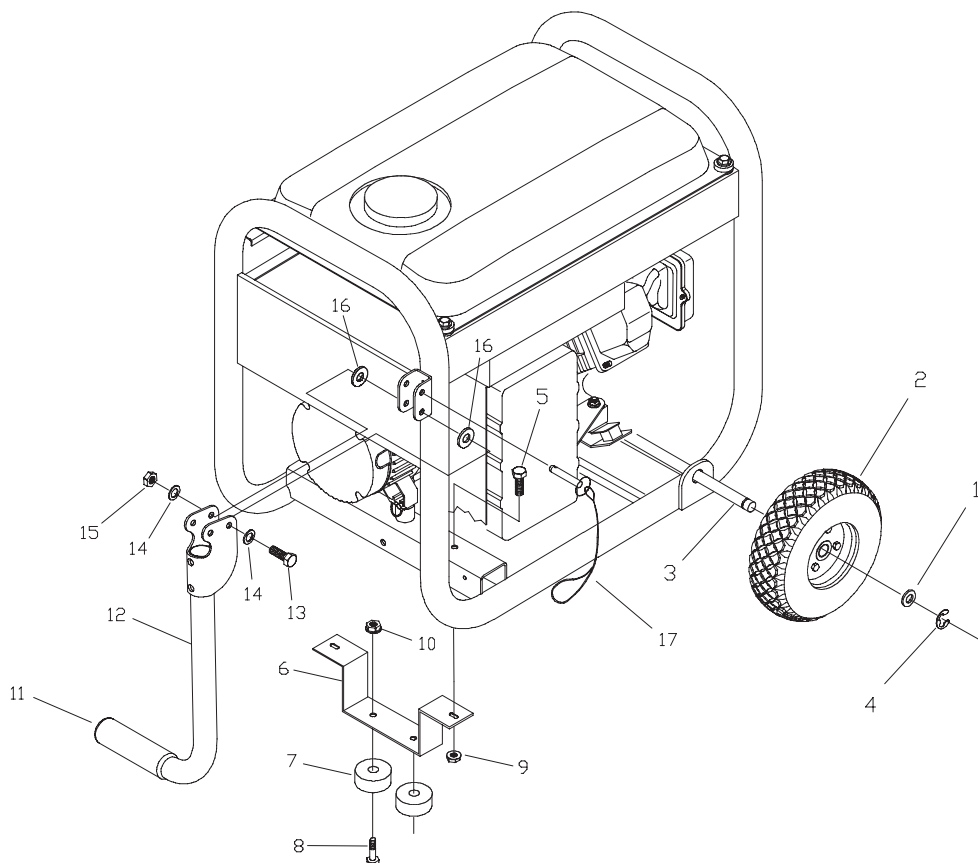

* - Items without part numbers are common fasteners and are available at your local hardware store.

ALTERNATOR EXPLODED VIEW & PARTS LIST

Item	Part #	Description
1	186059GS	ADAPTER, Mounting, Alternator
2	193034GS	ROTOR, (Includes Item #18)
3	193035AGS	STATOR
4	186060GS	RBC, with O-Ring (p/n 189197GS)
5	86308GS	HHCS, M6 - 1.0 x 115 SEMS
6	66386GS	ASSY, Holder, Brush
7	66849GS	TAPTITE, M5 - 0.8 x 16
8	22694GS	RECEPTACLE, 6 pin
9	81917GS	PIN, Roll, 4mm x 10
10	193428AGS	WIRE-A, Ground
13	193157GS	HARNESS, Wire, Power
14	189769GS	REGULATOR
15	65795GS	RECTIFIER
16	66849AGS	TAPTITE, M5 - 0.8 x 20
17	192403XGS	WIRE, Ground
18	65791GS	BEARING

Exploded Views and Parts Lists

WHEEL KIT EXPLODED VIEW & PARTS LIST

Item	Part #	Description
1	*	WASHER, 5/8
2	B4966GS	WHEEL
3	191267PGS	AXLE, 5/8" x 22.20"
4	191265GS	E-RING, 5/8
5	*	HHCS, M8 1.25 x 20
6	B89595GS	BRACKET, Support
7	87841GS	VIBE MOUNT
8	*	HHCS, 1/4 - 20 x 3/4
9	67989GS	NUT, M8 Flange Serrated
10	194005GS	NUT, 1/4 - 20 Flange Nylok
11	192477GS	GRIP
12	B193166GS	ASSY, Handle w/ Grip
13	*	HHCS, M8 - 1.25 x 50
14	*	WASHER, Flat 5/16 - M8
15	*	NUT, M8 - 1.25
16	*	WASHER, 1.2 x .346 x .03 Nylon
17	B4135GS	PIN, Handle Release