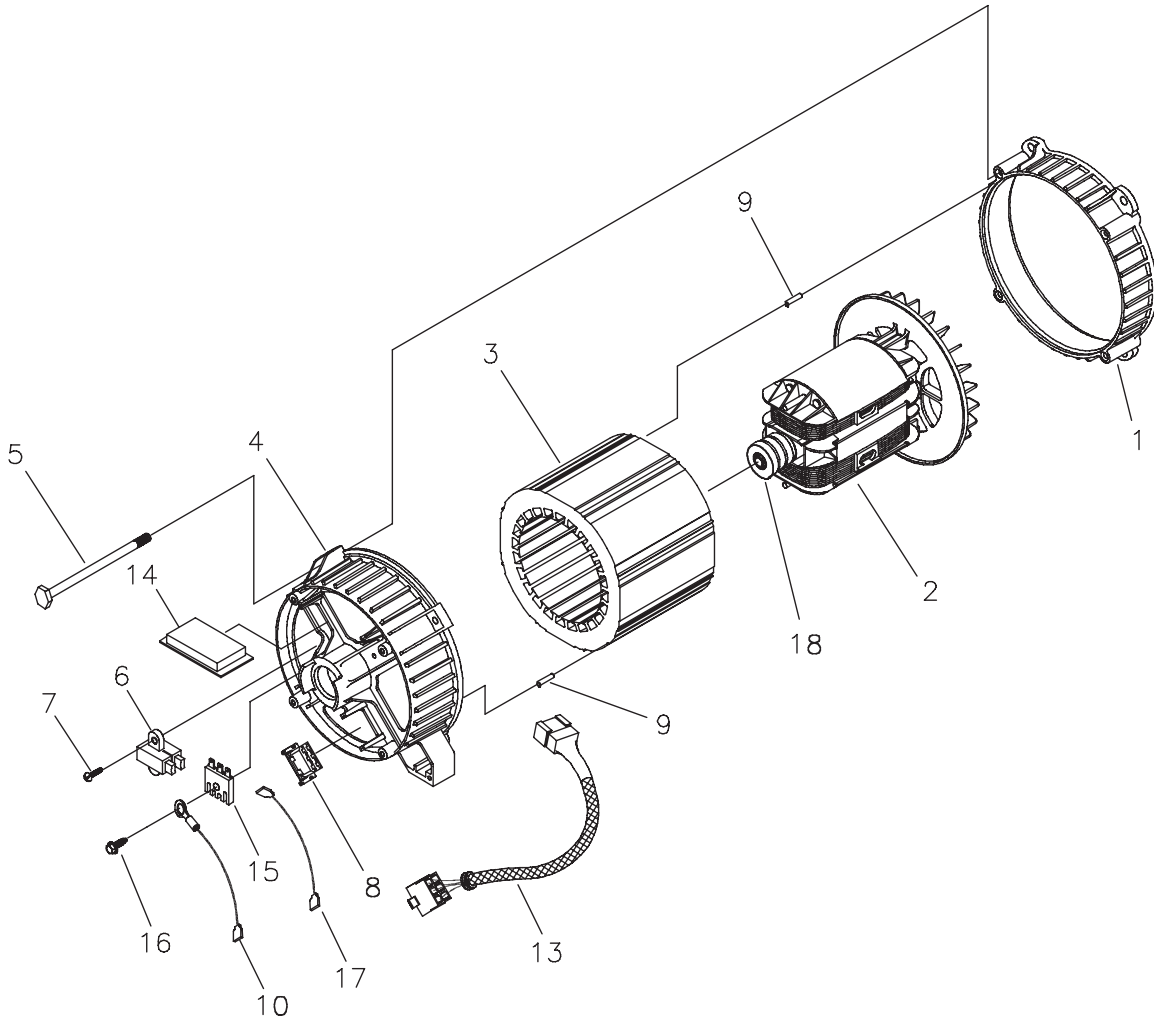

Exploded Views and Parts Lists

CONTROL PANEL EXPLODED VIEW & PARTS LIST

Item	Part #	Description	Item	Part #	Description
1	B192832GS	PANEL, Control	18	*	PHTS, #6-32 x 3/8
2	B192835GS	BOX, Control Panel	19	B5052GS	STRIP, Terminal
3	*	WASHER, Flat, #10 - M5	20	*	LOCKWASHER, M4
4	*	LOCKWASHER, M5	21	*	PPHMS, M4 - 0.7 x 16
5	*	PPHMS, M5 - 0.8 x 12	22	*	NUT, M4 - 0.7
6	*	WASHER, M6 - 1/4, Int. Shakeproof	23	*	WASHER, Flat, M4
7	82538GS	SWITCH, Rocker	24	192931GS	BRACKET, GFCI Breaker
8	90418GS	OUTLET, 12VDC, Snap	25	*	WASHER, Shakeproof, Int. #8
9	202602GS	HOUR METER	26	192828BGS	BREAKER, Circuit, GFCI, 20A
10	*	LOCKWASHER, M3	27	68868GS	OUTLET, 120V, 30A
11	*	NUT, M3 - 0.5	28	68867GS	OUTLET, 120/240V, 20A
12	*	PHMS, M3 - 0.5 x 10	29	68759GS	OUTLET, 120V, 20A, Duplex
13	22694GS	HOUSING, Receptacle	30	193036GS	HARNES, Wire
14	87962GS	CIRCUIT BREAKER, 12V, 10A	31	46669GS	JUMPER, Terminal Block
15	84028GS	TRANSFORMER, Idle Control			
16	64525GS	STANDOFF, Hex			
17	193362GS	PCB, Idle Control			

* - Items without part numbers are common fasteners and are available at your local hardware store.

ALTERNATOR EXPLODED VIEW & PARTS LIST

Item	Part #	Description
1	186059GS	ADAPTER, Mounting, Alternator
2	193034GS	ROTOR, (Includes Item #18)
3	193035AGS	STATOR
4	186060GS	RBC, with O-Ring (p/n 189197GS)
5	86308GS	HHCS, M6 - 1.0 x 115 SEMS
6	66386GS	ASSY, Holder, Brush
7	66849GS	TAPTITE, M5 - 0.8 x 16
8	22694GS	RECEPTACLE, 6 pin
9	81917GS	PIN, Roll, 4mm x 10
10	193428AGS	WIRE-A, Ground
13	193157GS	HARNESS, Wire, Power
14	189769GS	REGULATOR
15	65795GS	RECTIFIER
16	66849AGS	TAPTITE, M5 - 0.8 x 20
17	192403XGS	WIRE, Ground
18	65791GS	BEARING