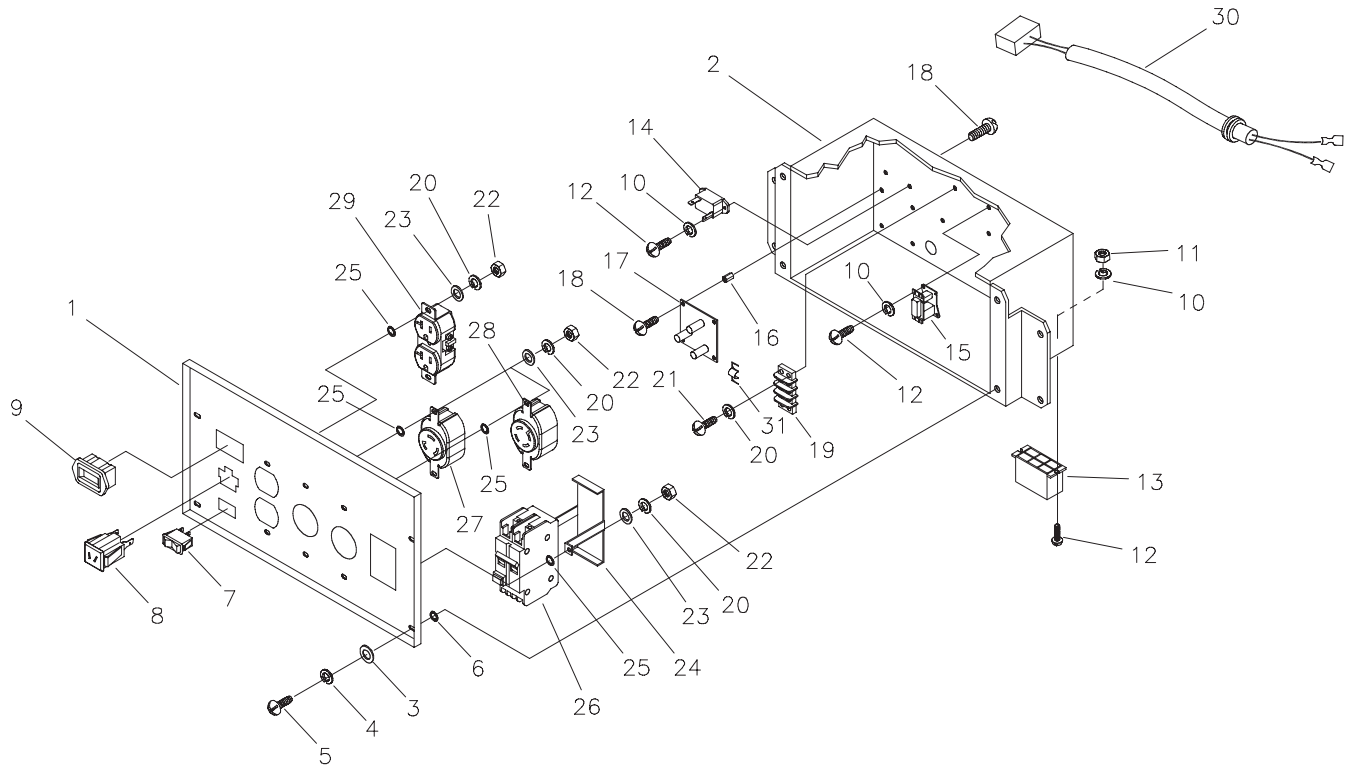

Exploded Views and Parts Lists

CONTROL PANEL EXPLODED VIEW & PARTS LIST

Item	Part #	Description	Item	Part #	Description
1	B192832GS	PANEL, Control	18	*	PHTS, #6-32 x 3/8
2	B192835GS	BOX, Control Panel	19	B5052GS	STRIP, Terminal
3	*	WASHER, Flat, #10 - M5	20	*	LOCKWASHER, M4
4	*	LOCKWASHER, M5	21	*	PPHMS, M4 - 0.7 x 16
5	*	PPHMS, M5 - 0.8 x 12	22	*	NUT, M4 - 0.7
6	*	WASHER, M6 - 1/4, Int. Shakeproof	23	*	WASHER, Flat, M4
7	82538GS	SWITCH, Rocker	24	192931GS	BRACKET, GFCI Breaker
8	90418GS	OUTLET, 12VDC, Snap	25	*	WASHER, Shakeproof, Int. #8
9	202602GS	HOUR METER	26	192828BGS	BREAKER, Circuit, GFCI, 20A
10	*	LOCKWASHER, M3	27	68868GS	OUTLET, 120V, 30A
11	*	NUT, M3 - 0.5	28	68867GS	OUTLET, 120/240V, 20A
12	*	PHMS, M3 - 0.5 x 10	29	68759GS	OUTLET, 120V, 20A, Duplex
13	22694GS	HOUSING, Receptacle	30	193036GS	HARNES, Wire
14	87962GS	CIRCUIT BREAKER, 12V, 10A	31	46669GS	JUMPER, Terminal Block
15	84028GS	TRANSFORMER, Idle Control			
16	64525GS	STANDOFF, Hex			
17	193362GS	PCB, Idle Control			