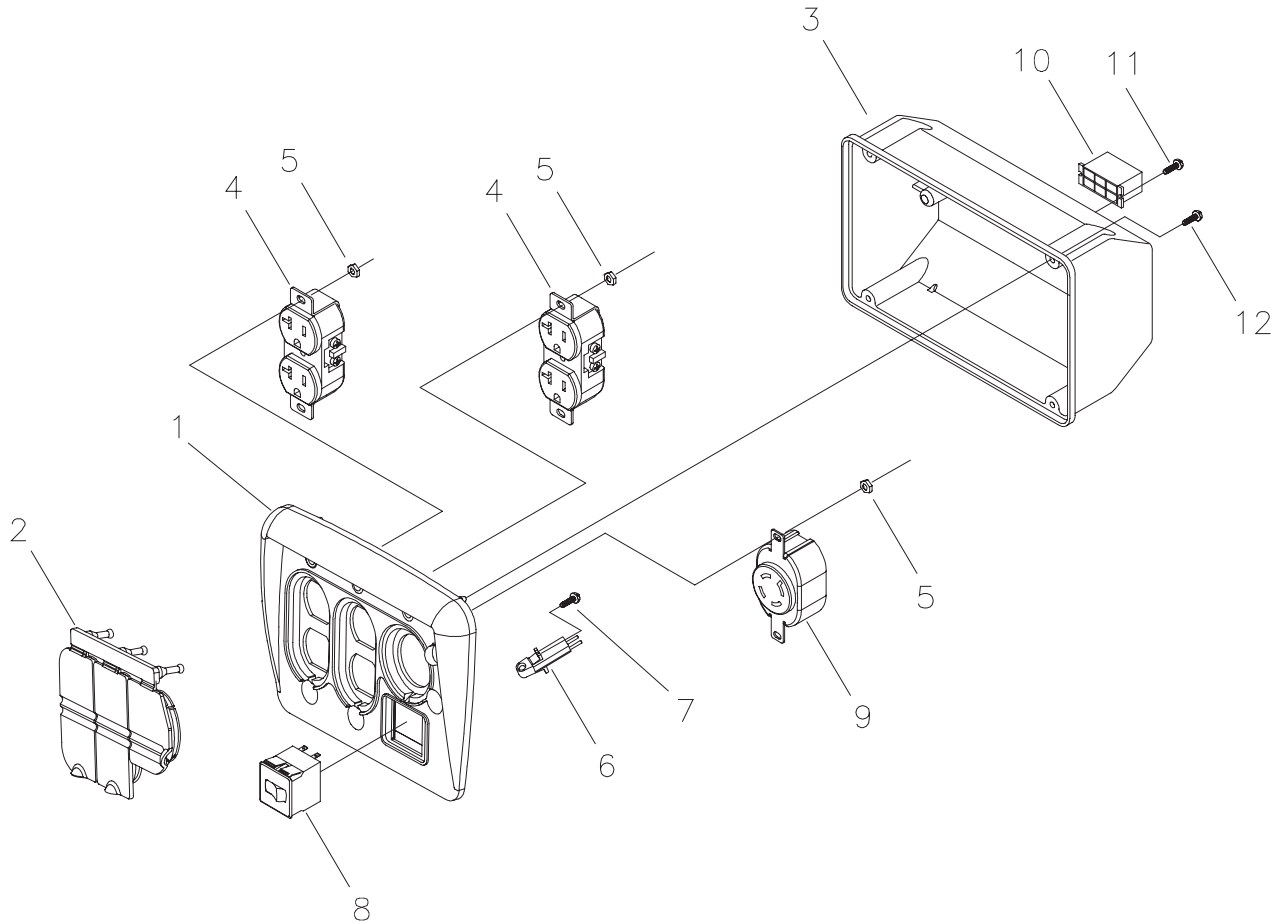

**Parts Not Illustrated**

BB3061GS	OIL BOTTLE
197474GS	CORDSET, Storm
MS3430	MANUAL, Engine
199718GS	MANUAL, Operator's
202180GS	DECAL, Family, CA EVP
186208GS	STABILIZER, 1oz Tube
197581GS	TRAY, Overflow, Fuel
198419GS	KIT, Decals Srv

\* - Items without part numbers are common fasteners and are available at your local hardware store.

§ - Contact Engine Manufacturer

**EXPLODED VIEW AND PARTS LIST - CONTROL PANEL**

Item	Part #	Description
1	197471GS	PANEL, Control
2	197472GS	COVER, Outlet Flip
3	188890GS	COVER, Back Panel
4	197731GS	OUTLET, 120V, 15/20A Dplx
5	189165GS	NUT, 5/32 Pal
6	197729GS	MODULE, Led
7	197958GS	SCREW, 3 x 6, Tapping
8	202030GS	BREAKER, Circuit, 20A
	191481GS	BOOT, Breaker Circuit (not shown)
9	43437GS	OUTLET, 120/240V, 30A
10	22694GS	HOUSING, Rcptcl, 6 Pin
11	82308GS	SCREW, 3 x 18, Tapping
12	192241GS	SCREW, 3.5 x 14, Tapping

## EXPLODED VIEW AND PARTS LIST - ALTERNATOR

Item	Part #	Description
1	186059GS	ADAPTER, Mounting, Alternator
2	191043GS	ASSY, Rotor (Includes Item 12)
3	191042AGS	STATOR
4	186060GS	RBC, with O-Ring (p/n 189197GS)
5	86308CGS	HHCS, M6 - 1.0 x 130 SEMS
6	91825GS	ASSY, Holder, Rectifier/Brush
7	66849GS	TAPTITE, M5 - 0.8 x 16
8	22694GS	RECEPTACLE, 6 pin
9	81917GS	PIN, Roll, 4mm x 10
10	193428AGS	ASSY, Wire, Ground
11	194274GS	HARNESS, Wire, Power
12	65791GS	BEARING