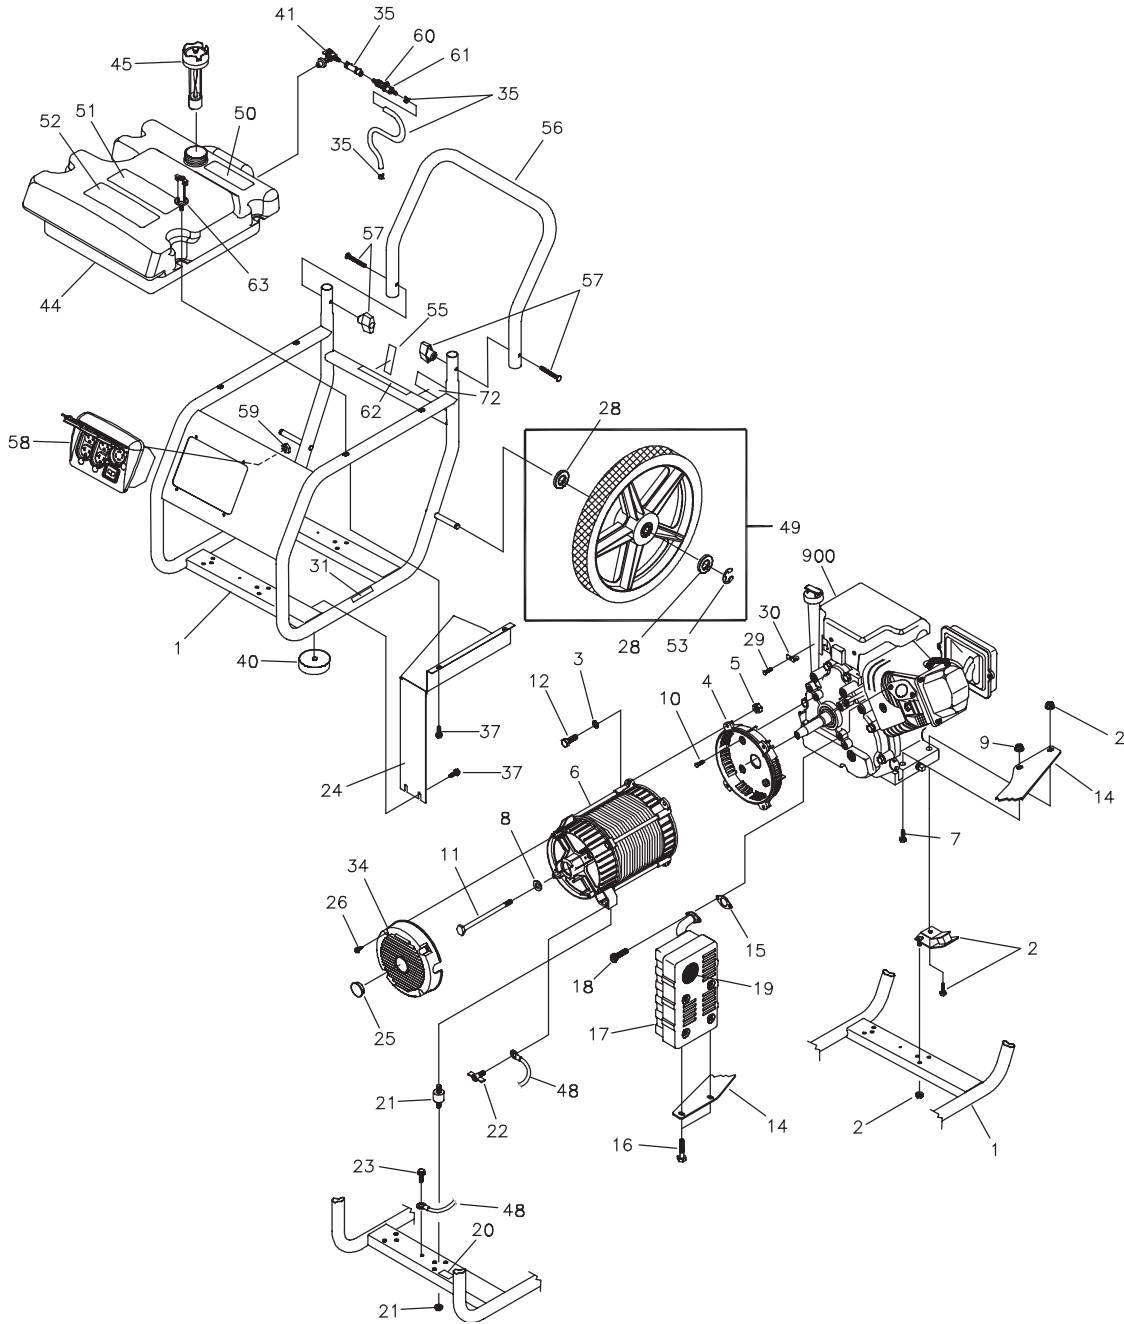

EXPLODED VIEW - MAIN UNIT

Copyright © 2007 Briggs & Stratton Power Products Group, LLC. All rights reserved. No part of this material may be reproduced or transmitted in any form by any means without the express written permission of Briggs & Stratton Power Products Group, LLC.

EXPLODED VIEW - PARTS LIST

Item	Part #	Description	Item	Part #	Description
1	J197129GS	KIT, Frame	44	196181GS	ASSY., Tank, Fuel, 5 Gallon (includes items 41, 50, 51 & 52)
2	194150GS	KIT, Vibration Mount 45°	45	189420GS	CAP, Fuel Gauge
3	*	WASHER, M8 Lock	48	195373GS	WIRE, Ground
4	190220GS	HOUSING, Engine Adapter	49	203650GS	KIT, Wheel
5	*	NUT, Hex M8 - 1.25	50	188333GS	DECAL, Fuel Tank
6	NSP	ASSY., Alternator (see page 5)	51	194799GS	DECAL, Danger
7	*	TPHMS, M8 - 1.25 x 35	52	189235GS	DECAL, Start Instructions
8	96796GS	WASHER, M8 Flat	53	192050GS	E-RING
9	67989GS	NUT, M8 Flange Serrated	55	197798GS	DECAL, Shut-Off, Fuel
10	190274BGS	SBHCS, 3/8-16 x 1.0 Lg	56	J194907GS	HANDLE
11	47480GS	HHCS, 5/16-24 x 7	57	189456GS	KIT, Handle Fastening
12	*	HHCS, M8 1.25 x 25	58	197641GS	ASSY, Control Panel
14	189009GS	BRACKET, Muffler	59	*	NUT, Palnut 3/16"
15	695398	GASKET, Exhaust	60	189117GS	QUICK CONNECT, Fuel, 1/4 Barb
16	*	HCS, M6 1.0 x 12	61	192695GS	QUICK CONNECT, Fuel, 1/4 Barb
17	189008GS	MUFFLER	62	201079GS	DECAL, CO Warning
18	*	SHCS, 5/16 - 18 x 7/8"	63	189114GS	KNOB, Fuel Tank Hold Down
19	83083GS	SCREEN, Spark Arrest	72	192480GS	DECAL, Warning, Fuel Line
20	B4986GS	DECAL, Ground, Green			Disconnect
21	194153GS	KIT, Vibration Mount	900	§	ENGINE
22	86494GS	SCREW, Wing, M6 1 x 16			
23	195094GS	SCREW, 10-16 x .68, Self Drill			
24	192793GS	SHIELD, Heat			
25	191190GS	CAP			
26	74908GS	SCREW, M5-0.8 x 10 Taptite			
28	*	WASHER, Flat 1/2			
29	94929GS	SCREW, Hex Wash HD			
30	226846	BRACKET, Oil Fill Tube			
31	196830GS	DECAL, Hot Muffler			
34	195422GS	COVER, RBC, Plastic w/Cap			
35	199838GS	KIT, Fuel Hose w/clamps (cut to fit)			
37	192376GS	SCREW, 12 - 24 x 1/2 THD Forming			
40	192310GS	KIT, Vibe Mount			
41	192980GS	KIT, Valve Tank			

Parts Not Illustrated

BB3061GS	OIL BOTTLE
197474GS	CORDSET, Storm
MS3430	MANUAL, Engine
199718GS	MANUAL, Operator's
202180GS	DECAL, Family, CA EVP
186208GS	STABILIZER, 1oz Tube
197581GS	TRAY, Overflow, Fuel
198419GS	KIT, Decals Srv

* - Items without part numbers are common fasteners and are available at your local hardware store.

§ - Contact Engine Manufacturer