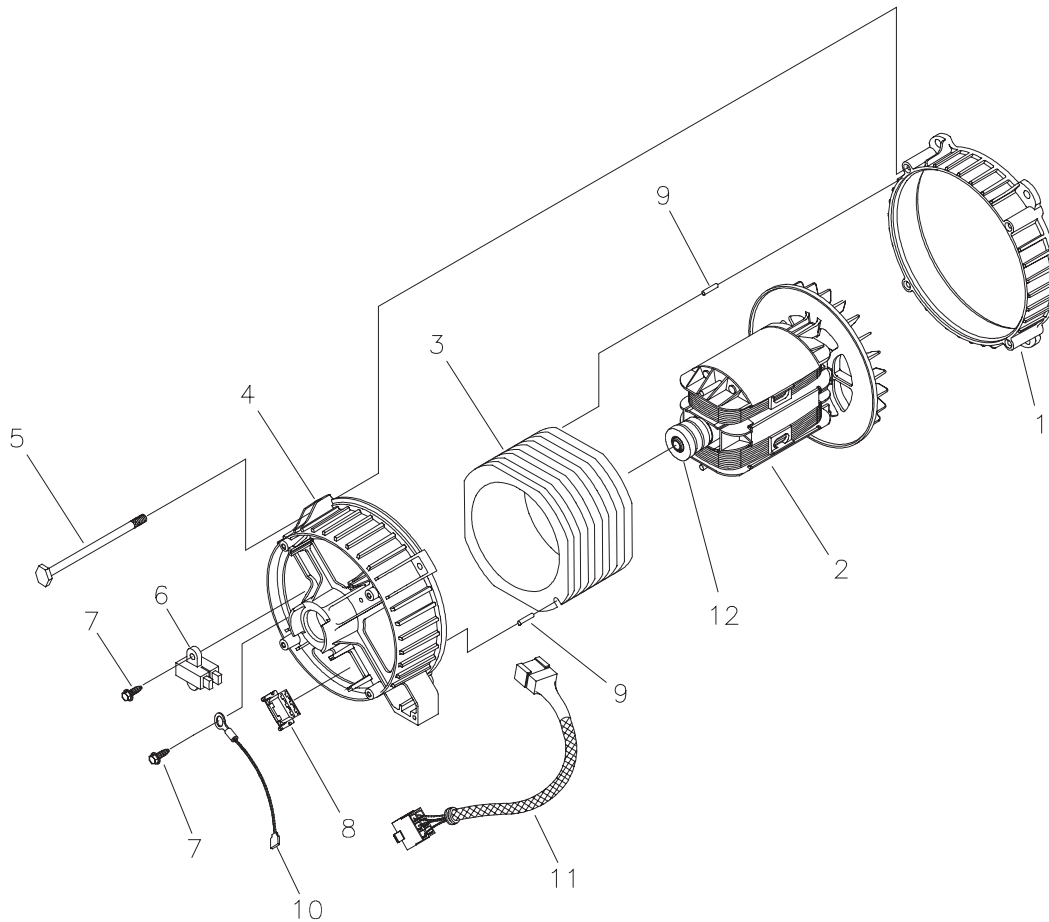

\* - Items without part numbers are common fasteners and are available at your local hardware store.

§ - Contact Engine Manufacturer

**EXPLODED VIEW AND PARTS LIST - CONTROL PANEL**

Item	Part #	Description
1	197471GS	PANEL, Control
2	197472GS	COVER, Outlet Flip
3	188890GS	COVER, Back Panel
4	197731GS	OUTLET, 120V, 15/20A Dplx
5	189165GS	NUT, 5/32 Pal
6	197729GS	MODULE, Led
7	197958GS	SCREW, 3 x 6, Tapping
8	202030GS	BREAKER, Circuit, 20A
	191481GS	BOOT, Breaker Circuit (not shown)
9	43437GS	OUTLET, 120/240V, 30A
10	22694GS	HOUSING, Rcptcl, 6 Pin
11	82308GS	SCREW, 3 x 18, Tapping
12	192241GS	SCREW, 3.5 x 14, Tapping

## EXPLODED VIEW AND PARTS LIST - ALTERNATOR

Item	Part #	Description
1	186059GS	ADAPTER, Mounting, Alternator
2	191043GS	ASSY, Rotor (Includes Item 12)
3	191042AGS	STATOR
4	186060GS	RBC, with O-Ring (p/n 189197GS)
5	86308CGS	HHCS, M6 - 1.0 x 130 SEMS
6	91825GS	ASSY, Holder, Rectifier/Brush
7	66849GS	TAPTITE, M5 - 0.8 x 16
8	22694GS	RECEPTACLE, 6 pin
9	81917GS	PIN, Roll, 4mm x 10
10	193428AGS	ASSY, Wire, Ground
11	194274GS	HARNESS, Wire, Power
12	65791GS	BEARING