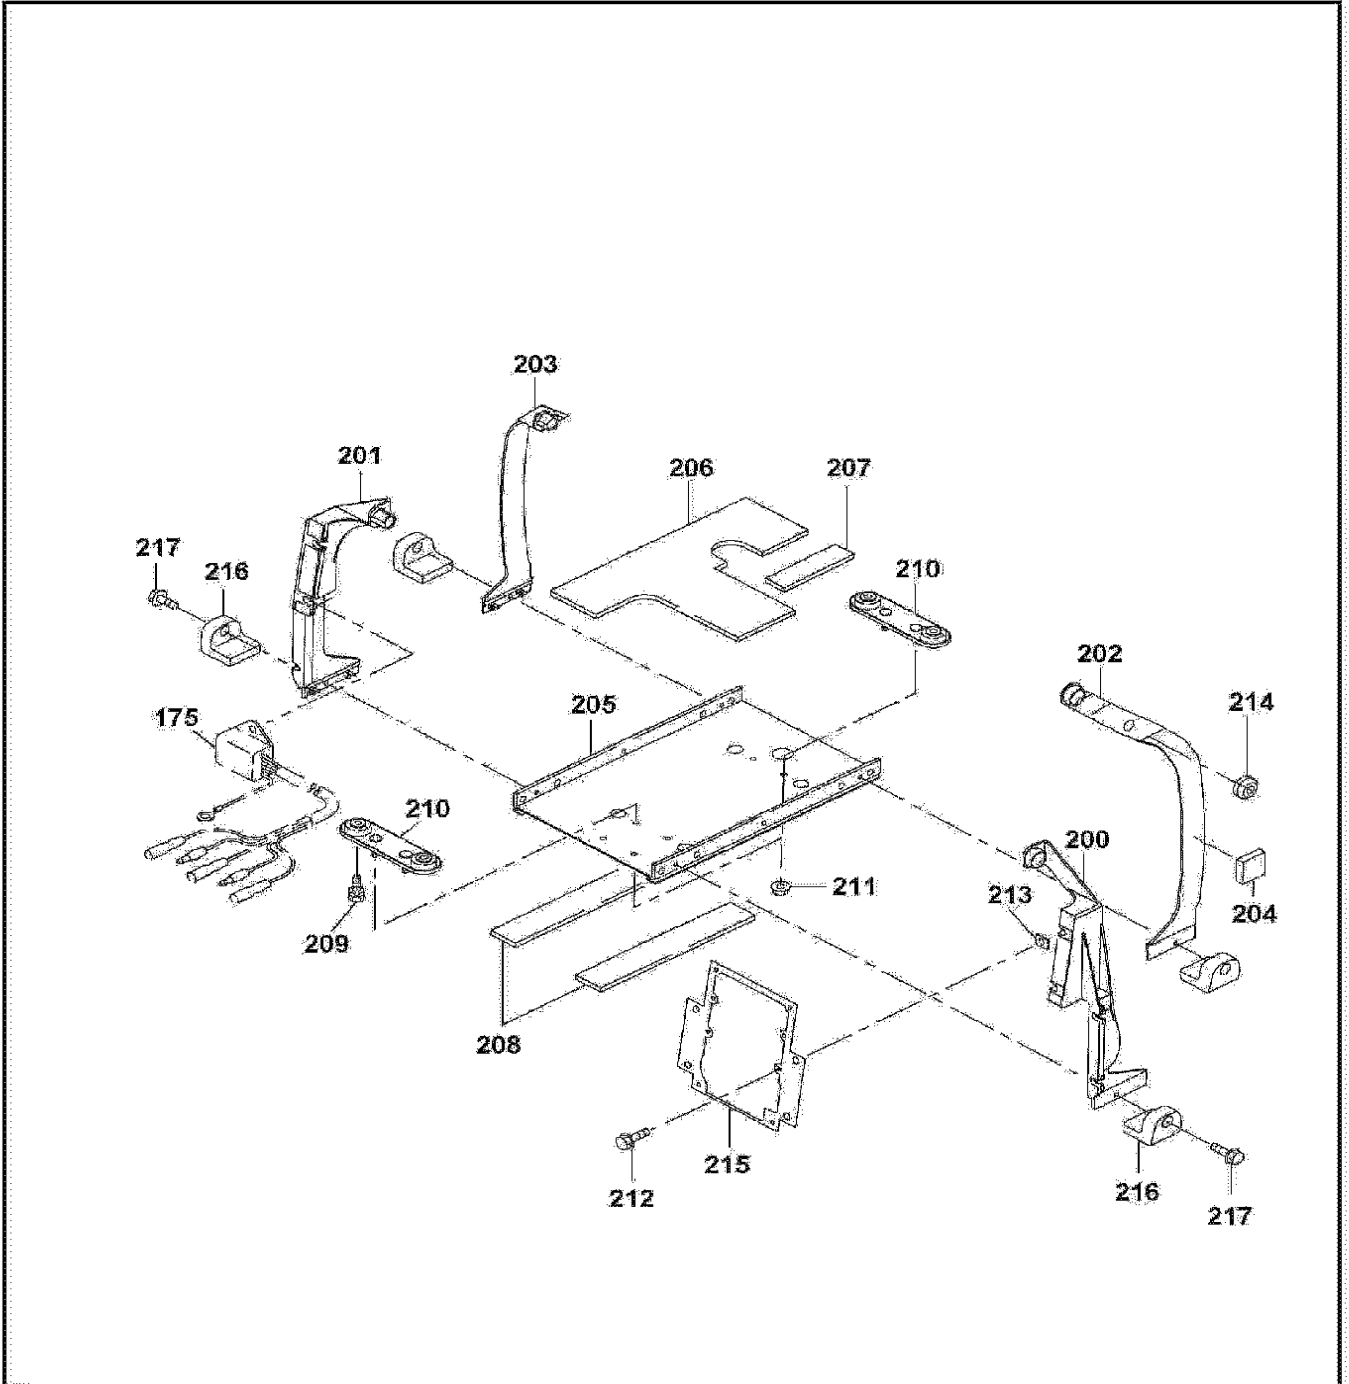

G1100,G1700I

9/13