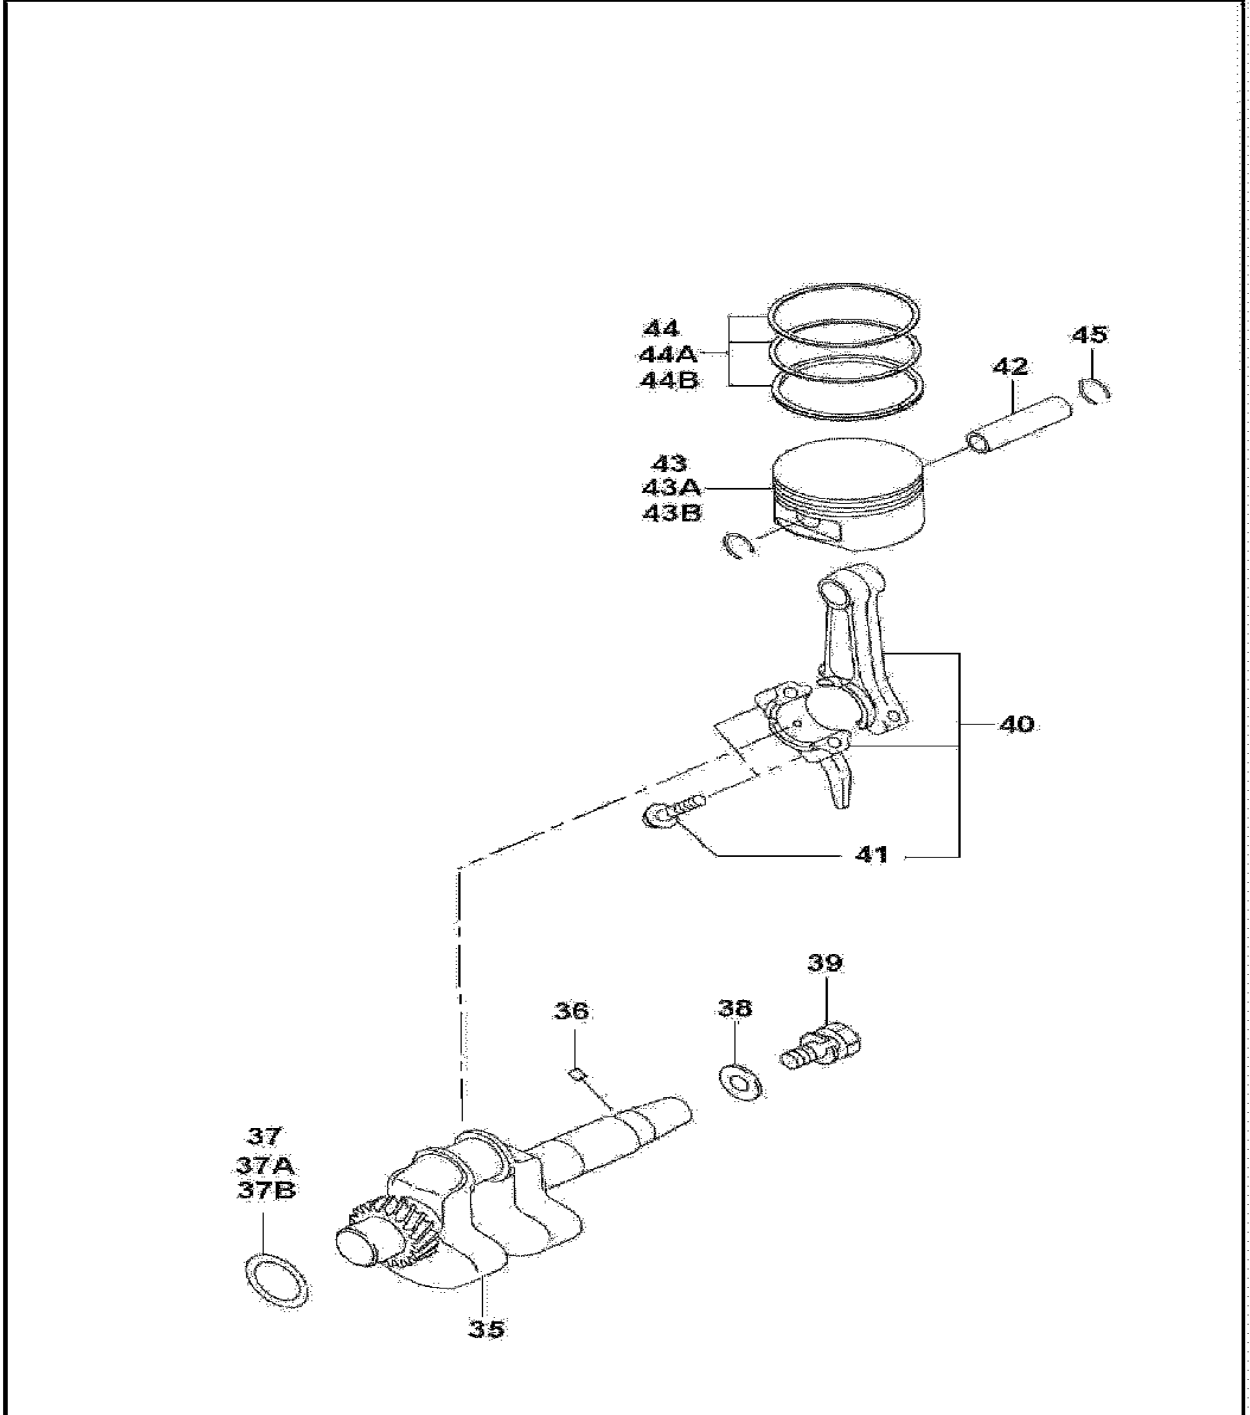

G1100, G1700I

2/13