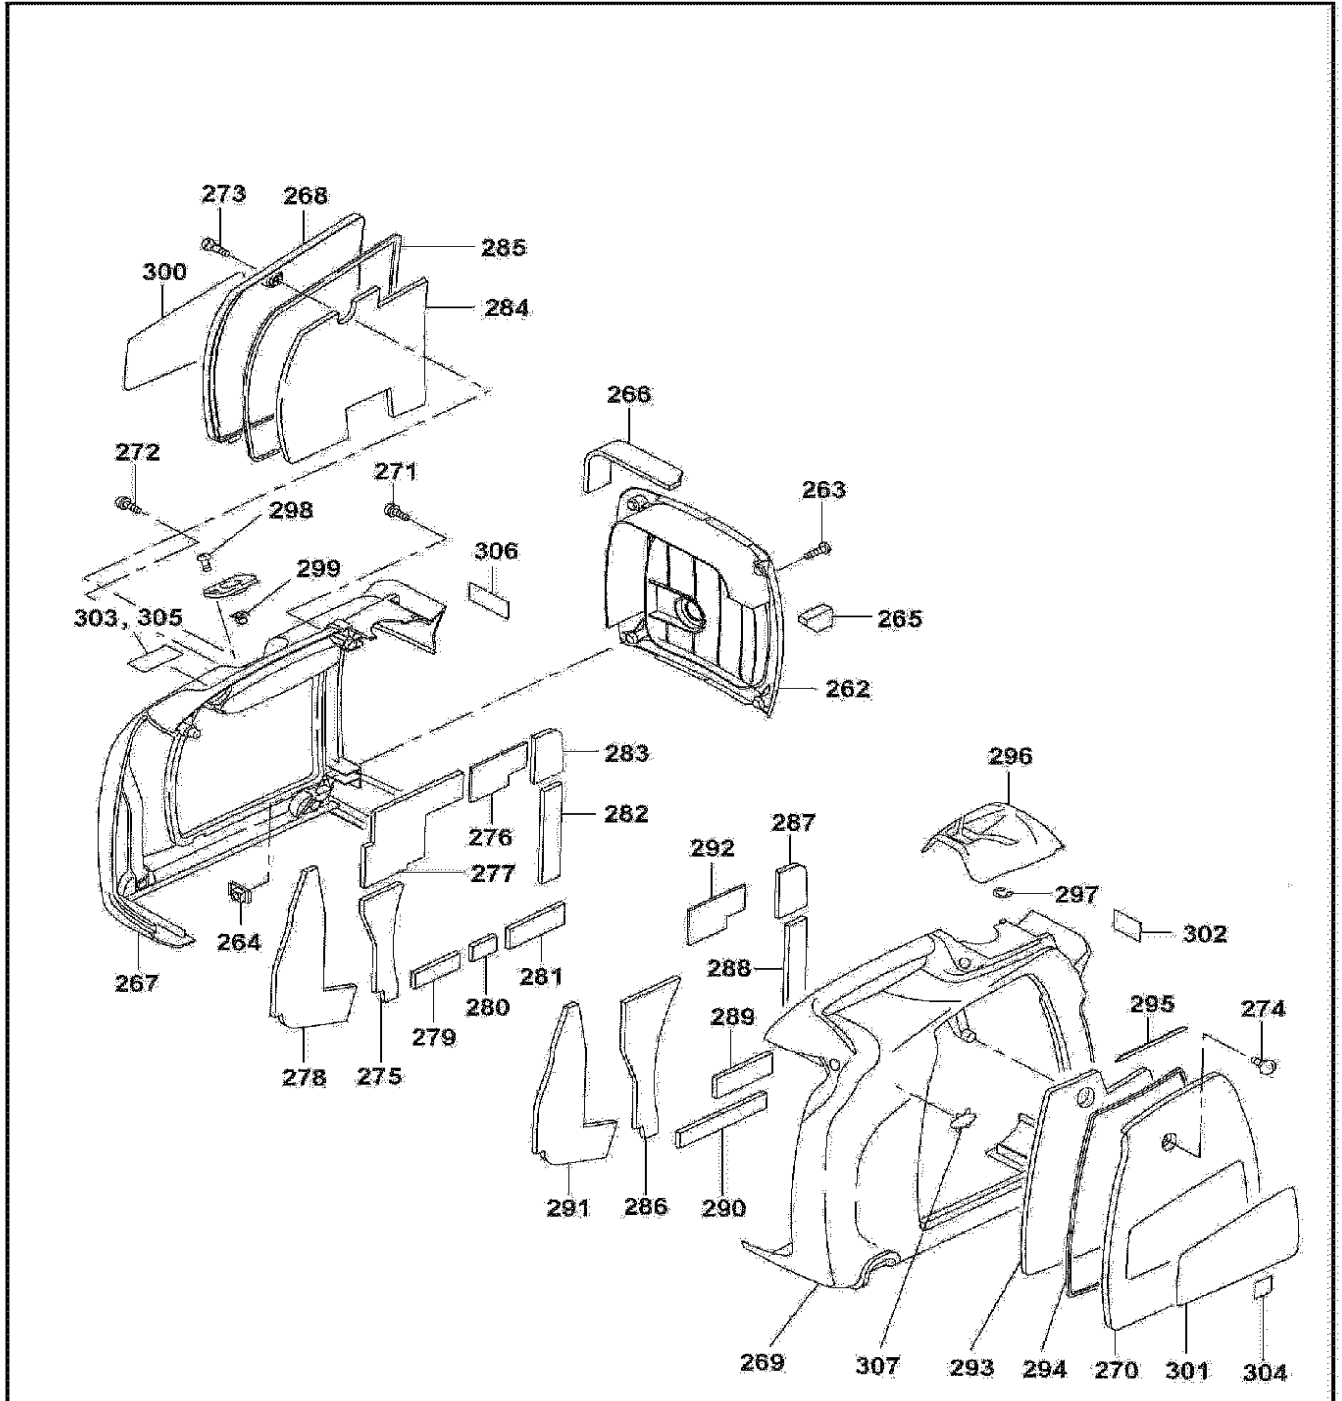

G1100,G1700I

11/13