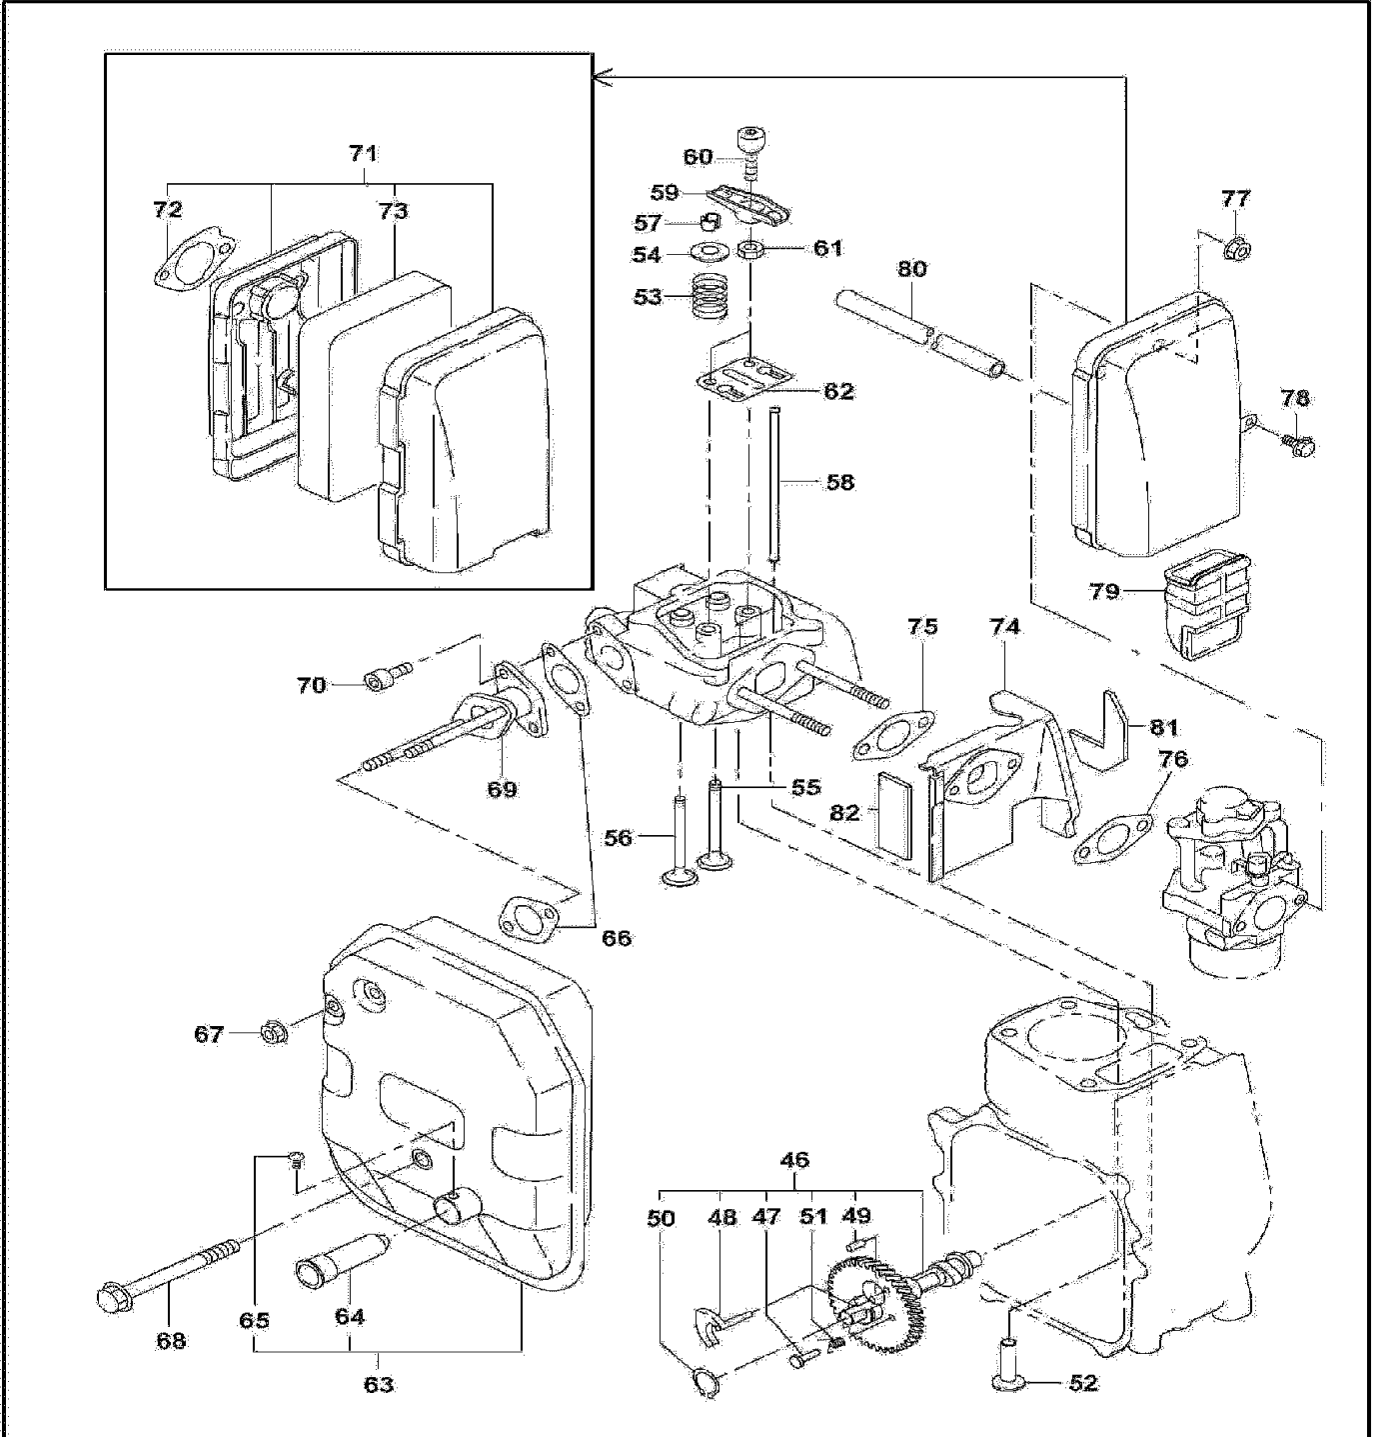

G1100,G1700I

3/13