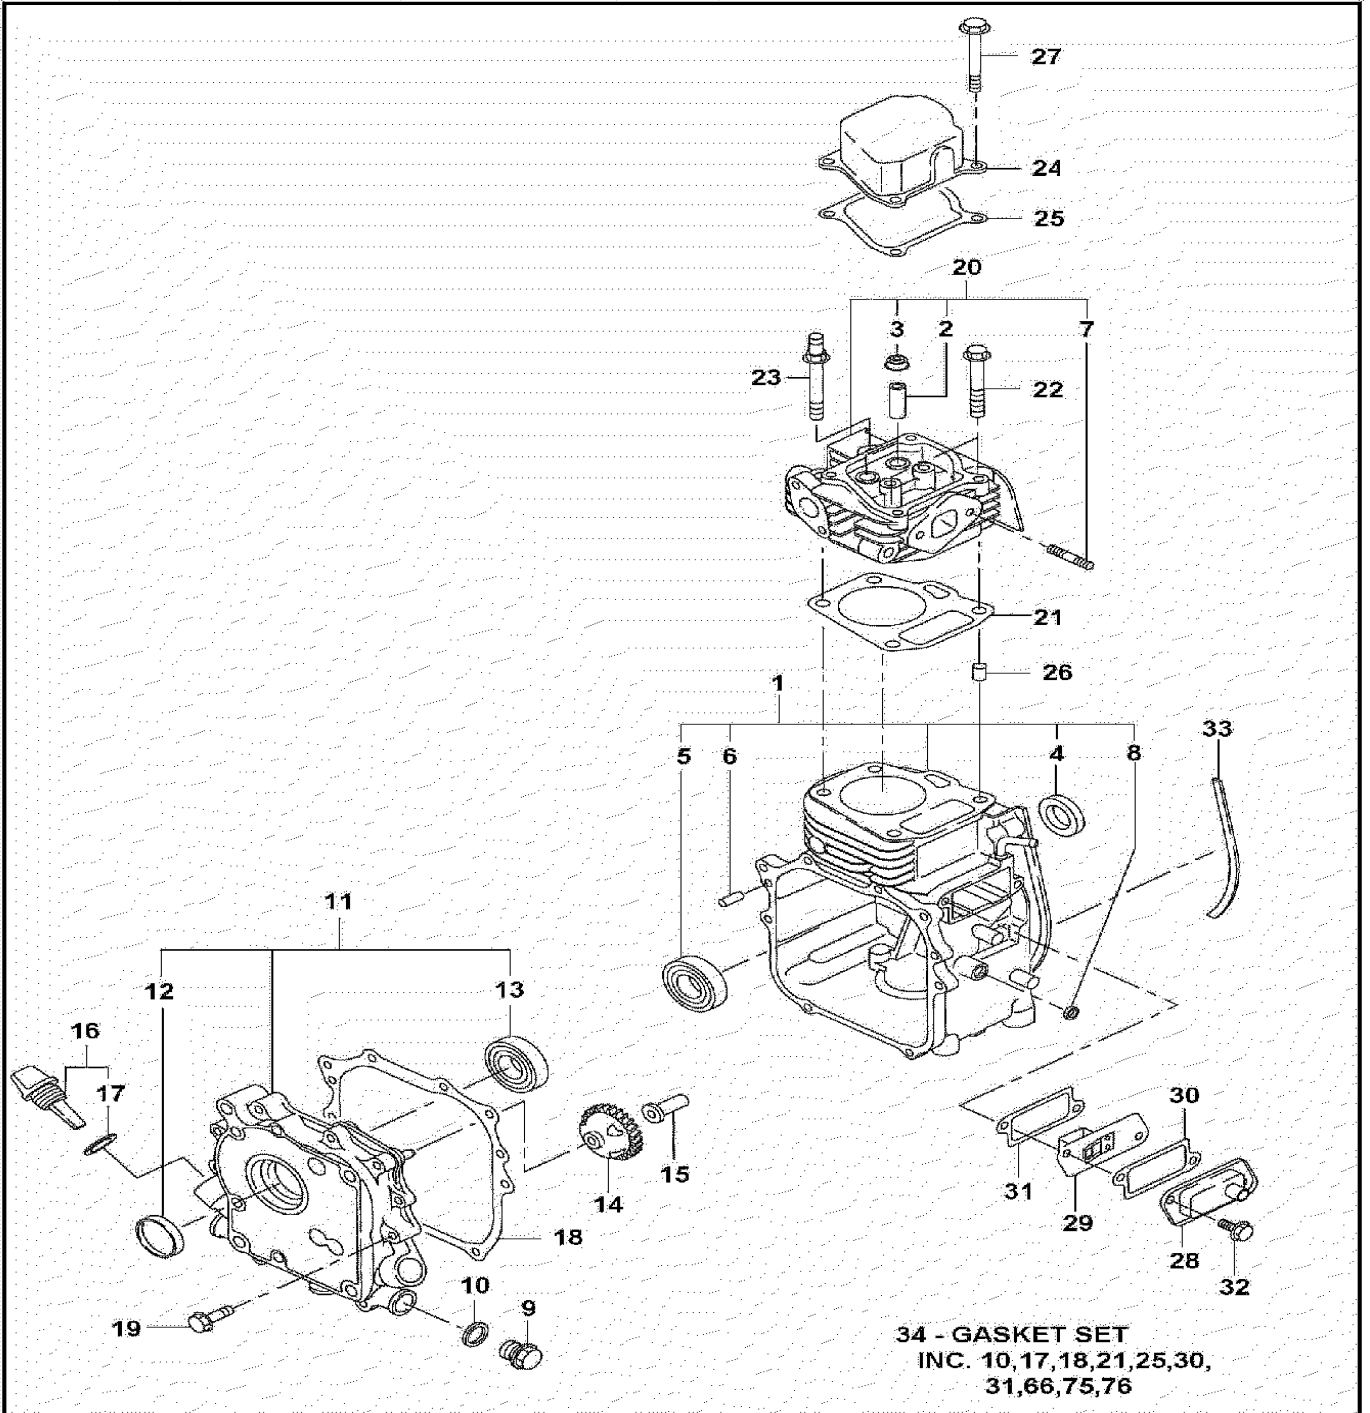

G1100,G1700I

1/13