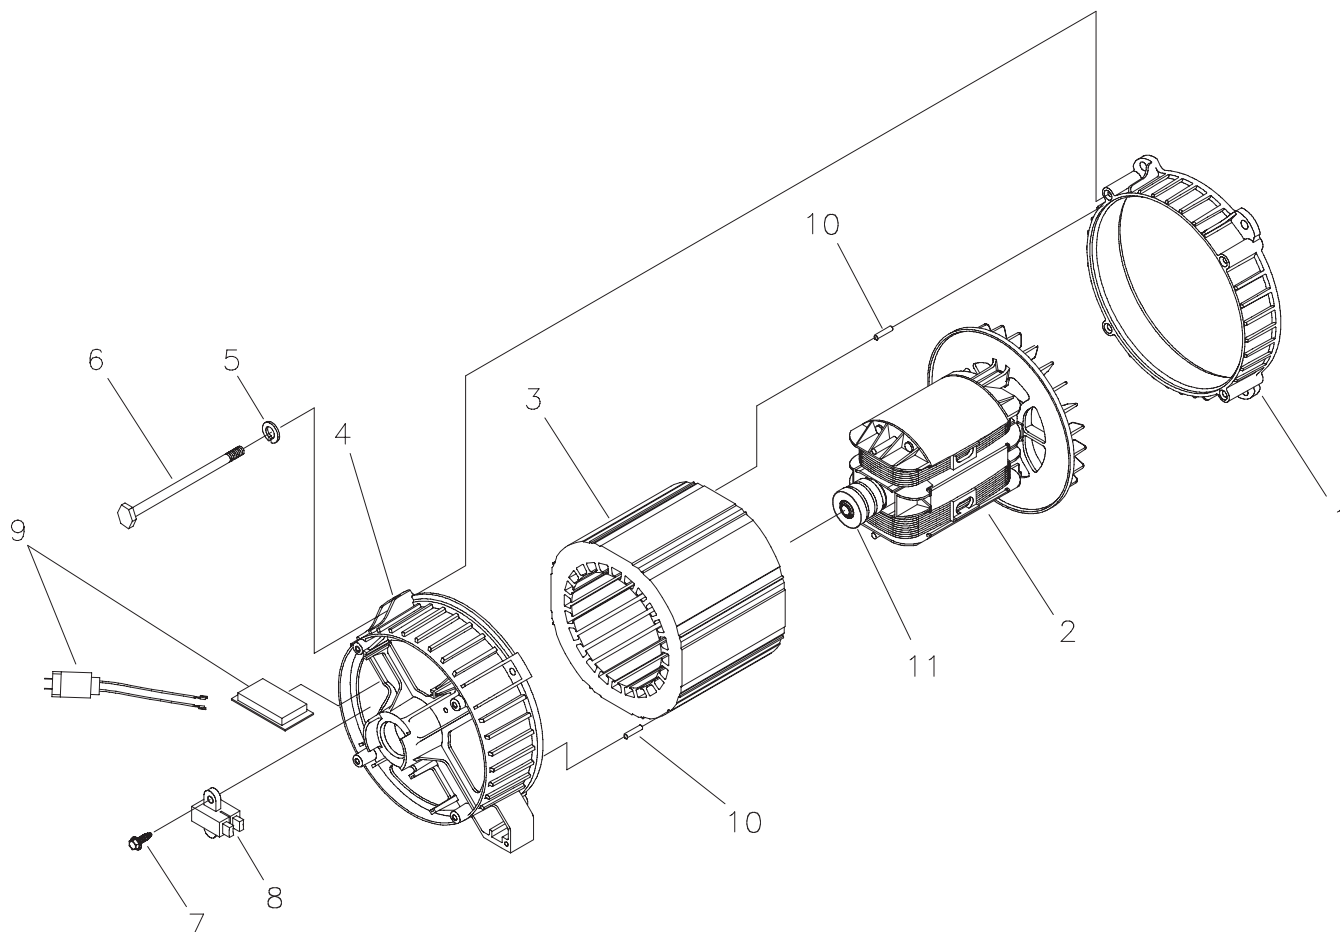

## EXPLODED VIEW AND PARTS LIST - CONTROL PANEL

Item	Part #	Description	Item	Part #	Description
1	M199022GS	PANEL, Control	21	68759GS	OUTLET, 120V, 20A, Duplex
2	201864GS	BOX, Control Panel	22	*	PHTS, 6 - 32 x 3/8"
3	*	WASHER, Flat, #10 - M5	23	195406GS	ASSY, PCB, Control, Stepper Motor
4	*	LOCKWASHER, M5	24	64525GS	STANDOFF, Hex, 3/4"
5	*	PPHMS, M5 - 0.8 x 12	25	62265GS	GROMMET
6	*	WASHER, M6 - 1/4, Int. Shakeproof	26	92953GS	TERMINAL, Block
7	90418GS	OUTLET, 12V DC Snap	27	*	PPHMS, M4 - 0.7 x 20
8	191480BGS	BREAKER, Circuit, 40A, 2P	28	84028GS	TRANSFORMER, Idle Control
9	191480AGS	BREAKER, Circuit, 30A, 2P	29	*	LOCKWASHER, M3
10	82538GS	SWITCH, Rocker	30	*	PHMS, M3 - 0.5 x 10
11	78653GS	SWITCH, Eng, Run-Stop	31	87962GS	BREAKER, Circuit, 10A, 12V
12	*	WASHER, Shakeproof, Int. #8	32	77314GS	THERMAL, Relay
13	*	WASHER, Flat, M4	33	188632GS	BOOT, Rubber Wire Outlet
14	*	LOCKWASHER, M4	34	194273GS	TUBING
15	*	NUT, M4 - 0.7	35	199532GS	STRIP, Dual Row, TPA, 6 Circuit
16	B4262GS	RECEPTICLE	36	199528GS	PLUG, Dual Row, Housing, 6 Circuit
17	75207GS	BREAKER, Circuit, 20A W/hardware			
18	43437GS	OUTLET, 120/240V, 30A			
19	68868GS	OUTLET, 120V, 30A			
20	74190GS	OUTLET, 120V, 20A			

## EXPLODED VIEW AND PARTS LIST - ALTERNATOR

Item	Part #	Description
1	186059GS	ADAPTER, Mounting, Alternator
2	191952GS	ASSY, Rotor (Includes Item 11)
3	191953GS	STATOR
4	193336GS	RBC, (with O-Ring p/n 189197GS)
5	*	WASHER, 1/4-M6 Lock
6	66449KGS	BOLT, M6 - 1.0 x 200
7	66849GS	TAPTITE, M5 - 0.8 x 16
8	66386GS	ASSY, Holder, Brush
9	202165GS	KIT, AVR & Boost
10	81917GS	PIN, Roll, 4mm x 10
11	65791GS	BEARING