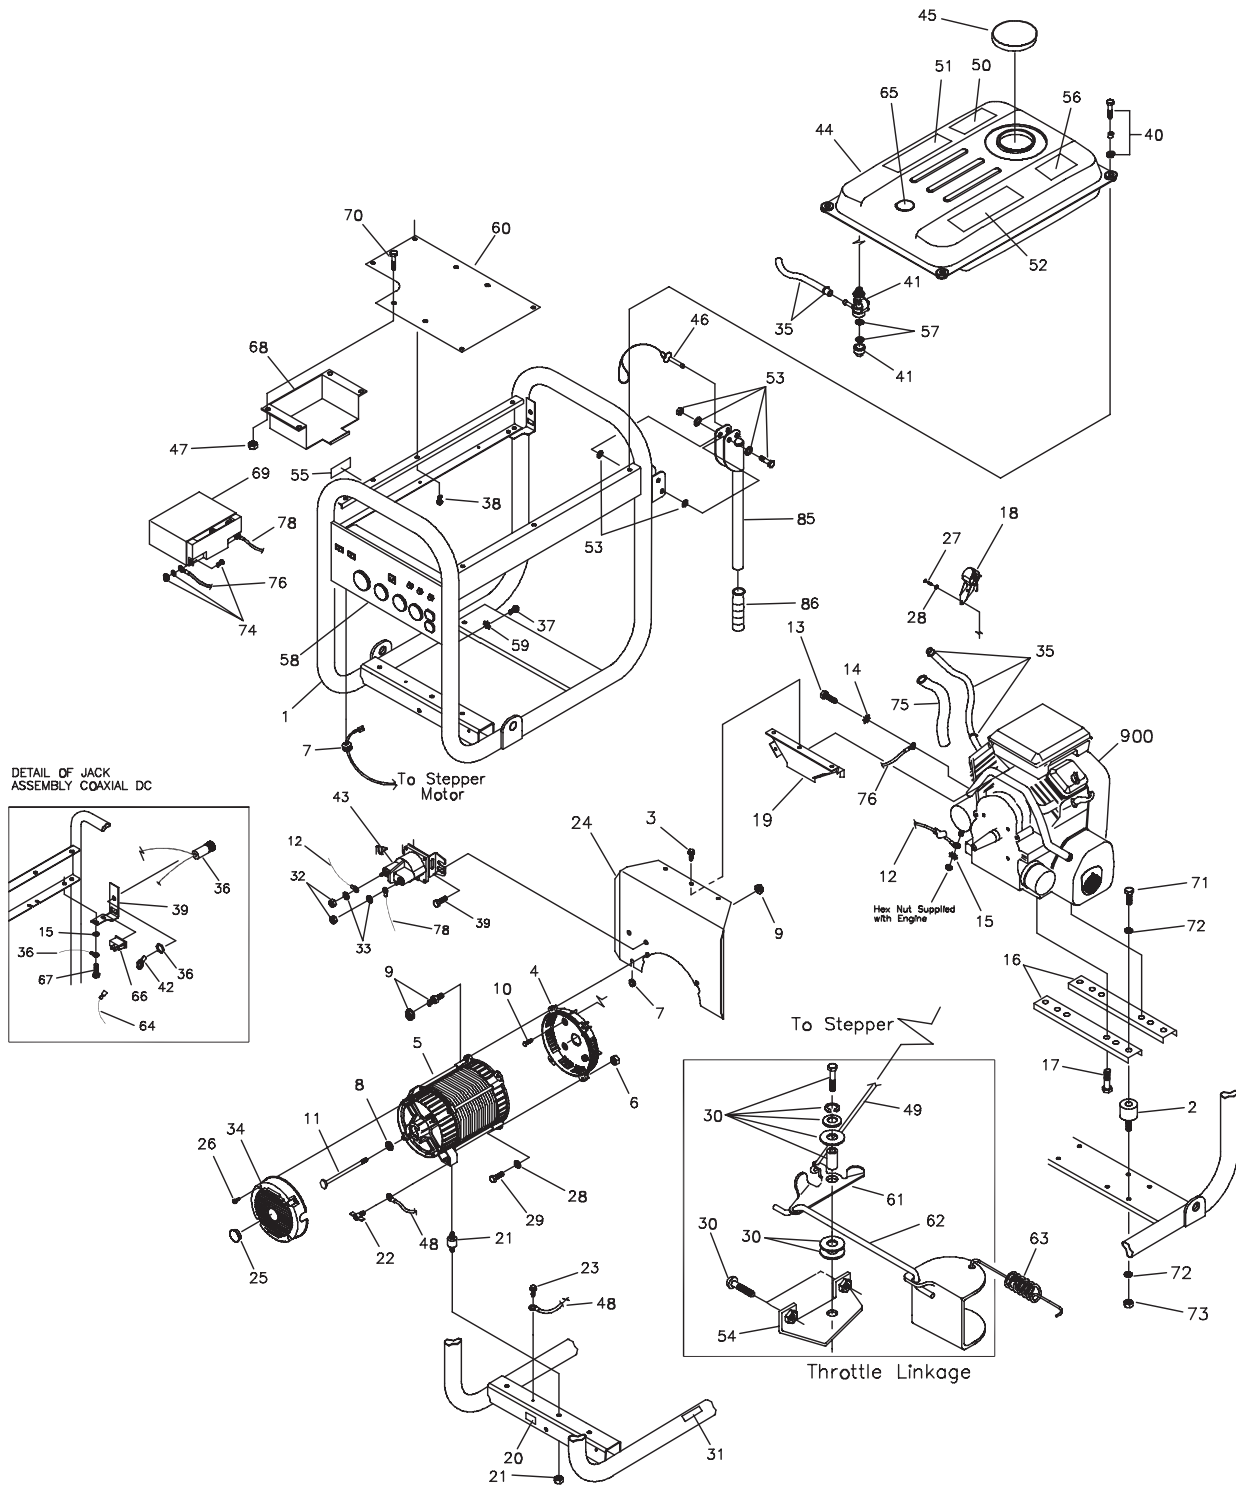

EXPLODED VIEW - MAIN UNIT

Copyright © 2007 Briggs & Stratton Power Products Group, LLC. All rights reserved. No part of this material may be reproduced or transmitted in any form by any means without the express written permission of Briggs & Stratton Power Products Group, LLC.

EXPLODED VIEW - PARTS LIST

Item	Part #	Description	Item	Part #	Description
1	M200968GS	KIT, Cradle (Includes Items 20, 31 & 55)	53	194034GS	KIT, Folddown Handle Hardware
2	38353GS	MOUNT, Vibration	54	95349GS	PLATE, Adjust
3	56893GS	CRIMPTITE, 10-24 x 1/2	55	197797GS	DECAL, Fuel Shutoff
4	190220GS	ADAPTER, Engine	56	202997GS	DECAL, Warning, CO
5	NSP	ASSY., Alternator (see page 5)	57	189759GS	KIT, Fuel Valve Repair
6	*	NUT, Hex, M8 - 1.25	58	200326GS	ASSY. Control Panel
7	62265GS	GROMMET	59	*	WASHER, Ext #10, Shakeproof
8	96796GS	WASHER, 8.4 x 22.2 x 3	60	193512GS	SUPPORT, Tray Battery
9	194208GS	KIT, Alt to Heat Shield Hardware	61	95348GS	BRACKET, Bell Crank
10	190274BGS	SBHCS, 3/8-16 x 1"	62	95921GS	LINKAGE, Bell Crank to Throttle
11	187365DGS	HHCS 5/16-24 x 10.28	63	96717GS	SPRING
12	189302SGS	ASM WIRE, #16, Red	64	198871HGS	ASM WIRE, #13, Red
13	*	HHCS, M8 - 1.25 x 16	65	192724GS	GAUGE, Gas
14	*	WASHER, Shakeproof, Ext. 5/16	66	87799GS	SWITCH, Rocker
15	*	WASHER, Shakeproof, Ext. M6	67	90388GS	SCREW, M6-1 x 12, TapTite
16	M77304GS	SUPPORT, Engine	68	195680GS	TRAY, Battery
17	75246GS	TAPTITE, 3/8 - 16 x 1-1/4	69	193043GS	BATTERY
18	195404GS	ASSY, Stepper Motor	70	*	HHCS, M6 -1.0 x 12
19	J93074GS	SUPPORT, Heatshield	71	*	HHCS, 3/8 - 16 x 3/4
20	B4986GS	DECAL, Ground	72	*	WASHER, 3/8, Lock
21	194155GS	KIT, Vibration Mount	73	*	NUT, 3/8 - 16
22	86494GS	SCREW, Wing M6 - 1.0 x 16	74	193347GS	KIT, Hardware Battery
23	86292GS	SCREW, 10 - 16 x 3/4, Self Drill	75	280623	TUBING, Fuel line
24	194951GS	ASSY., Heat Shield	76	185939TGS	ASM WIRE, #55 Black
25	191190GS	CAP	78	189302RGS	ASM WIRE, #13 Red
26	74908GS	TAPTITE, M5 - 0.8 x 10	85	B193200GS	ASSY., Fold Down Handle
27	*	HHCS, M8 - 1.25 x 20	86	198669GS	GRIP, Handle
28	*	WASHER, 5/16 M8 Lock	900	§	ENGINE
29	*	HHCS, M8-1.25 x 25			
30	194543GS	KIT, Throttle Linkage Hardware	Parts Not Illustrated		
31	200310GS	DECAL, Exhaust Warning	200079GS		MANUAL, Operator's
32	*	NUT, 1/4 - 20	BB3061GS		BOTTLE, Oil
33	*	WASHER, 1/4 Lock	BB3061BGS		BOTTLE, Oil
34	195422GS	COVER, RBC Plastic w/ Cap	B4177GS		CHARGER, Battery
35	791745	KIT, Hose, Fuel	B4767GS		COVER, Storage
36	201348GS	ASSY, Jack Coaxial	202179GS		DECAL, Family, CA EVP
37	B2153GS	SCREW, Self Driller, 12-14 x 7/8	202950GS		KIT, Decal Service
38	192376GS	SCREW, 12 - 24 x 1/2 Thread Forming	43438GS		PLUG, 120/240V, 30A 4P
39	B4300GS	HHS, Trilobular, 1/4 - 20 x 1/2	100523GS		PLUG, 125V, 30A 3P
40	198221GS	KIT, Fuel Tank Hardware (Includes Qty 4)	93568GS		PLUG, 125V, 20A
41	193272GS	VALVE, Fuel	65787GS		CABLE, Battery Charge
42	192351GS	LUG, 1/4	690661		SCREW, Tapping Hex
43	691656	SOLENOID	392390		ARRESTER, Spark
44	202954GS	ASSY., Tank Fuel (Includes Items 41, 50, 51, 52, 56 & 65)	692099		ASSY., Muffler
45	189135GS	CAP, Tank Fuel	691513		BRACKET, Muffler
46	B4135GS	PIN, Handle Release	692056		SCREW
47	77395GS	LOCKNUT, M6	690898		CLAMP, Muffler
48	195373GS	WIRE, Ground	692539		SCREW
49	95920GS	LINKAGE, Stepper Motor to Bell Crank			
50	188333GS	DECAL, Instruction, Fuel			
51	194984GS	DECAL, Warning			
52	94480GS	DECAL, Operating Instructions			

Parts Not Illustrated

200079GS	MANUAL, Operator's
BB3061GS	BOTTLE, Oil
BB3061BGS	BOTTLE, Oil
B4177GS	CHARGER, Battery
B4767GS	COVER, Storage
202179GS	DECAL, Family, CA EVP
202950GS	KIT, Decal Service
43438GS	PLUG, 120/240V, 30A 4P
100523GS	PLUG, 125V, 30A 3P
93568GS	PLUG, 125V, 20A
65787GS	CABLE, Battery Charge
690661	SCREW, Tapping Hex
392390	ARRESTER, Spark
692099	ASSY., Muffler
691513	BRACKET, Muffler
692056	SCREW
690898	CLAMP, Muffler
692539	SCREW

* - Items without part numbers are common fasteners and are available at your local hardware store.