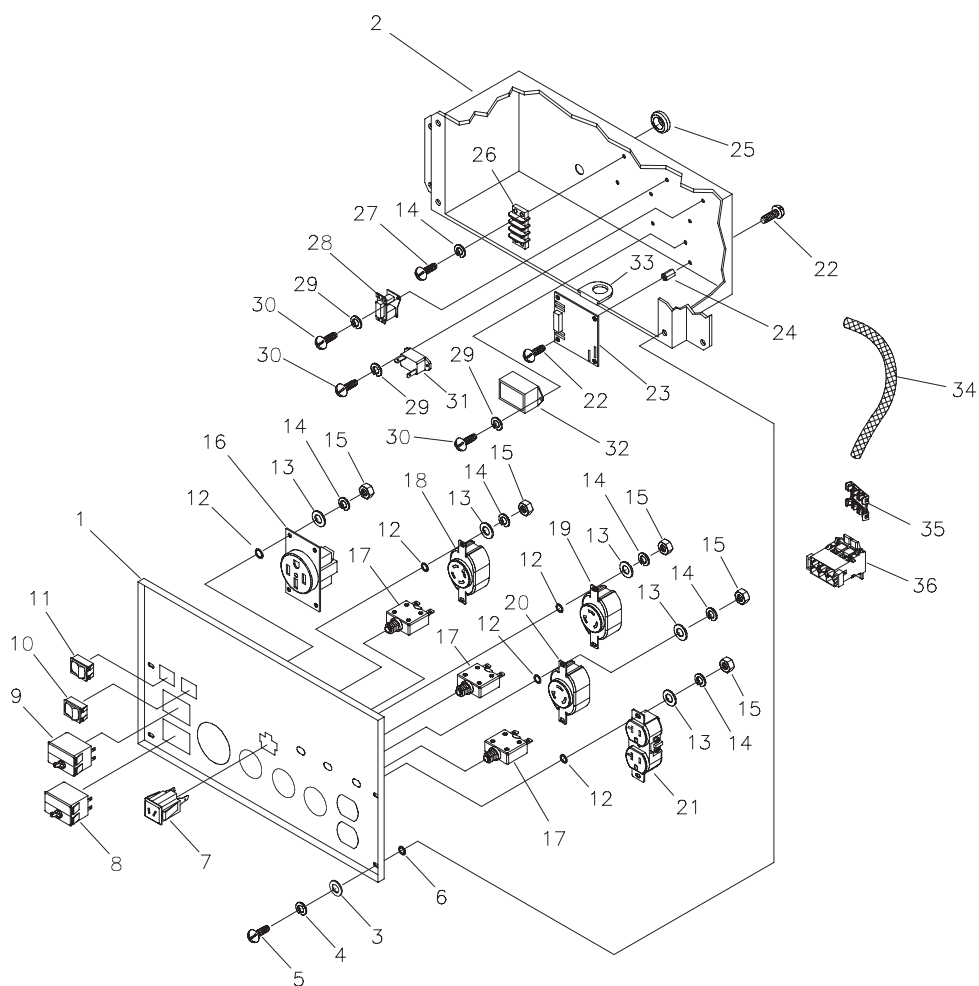

EXPLODED VIEW AND PARTS LIST - CONTROL PANEL

Item	Part #	Description	Item	Part #	Description
1	M199022GS	PANEL, Control	21	68759GS	OUTLET, 120V, 20A, Duplex
2	201864GS	BOX, Control Panel	22	*	PHTS, 6 - 32 x 3/8"
3	*	WASHER, Flat, #10 - M5	23	195406GS	ASSY, PCB, Control, Stepper Motor
4	*	LOCKWASHER, M5	24	64525GS	STANDOFF, Hex, 3/4"
5	*	PPHMS, M5 - 0.8 x 12	25	62265GS	GROMMET
6	*	WASHER, M6 - 1/4, Int. Shakeproof	26	92953GS	TERMINAL, Block
7	90418GS	OUTLET, 12V DC Snap	27	*	PPHMS, M4 - 0.7 x 20
8	191480BGS	BREAKER, Circuit, 40A, 2P	28	84028GS	TRANSFORMER, Idle Control
9	191480AGS	BREAKER, Circuit, 30A, 2P	29	*	LOCKWASHER, M3
10	82538GS	SWITCH, Rocker	30	*	PHMS, M3 - 0.5 x 10
11	78653GS	SWITCH, Eng, Run-Stop	31	87962GS	BREAKER, Circuit, 10A, 12V
12	*	WASHER, Shakeproof, Int. #8	32	77314GS	THERMAL, Relay
13	*	WASHER, Flat, M4	33	188632GS	BOOT, Rubber Wire Outlet
14	*	LOCKWASHER, M4	34	194273GS	TUBING
15	*	NUT, M4 - 0.7	35	199532GS	STRIP, Dual Row, TPA, 6 Circuit
16	B4262GS	RECEPTICLE	36	199528GS	PLUG, Dual Row, Housing, 6 Circuit
17	75207GS	BREAKER, Circuit, 20A W/hardware			
18	43437GS	OUTLET, 120/240V, 30A			
19	68868GS	OUTLET, 120V, 30A			
20	74190GS	OUTLET, 120V, 20A			

* - Items without part numbers are common fasteners and are available at your local hardware store.