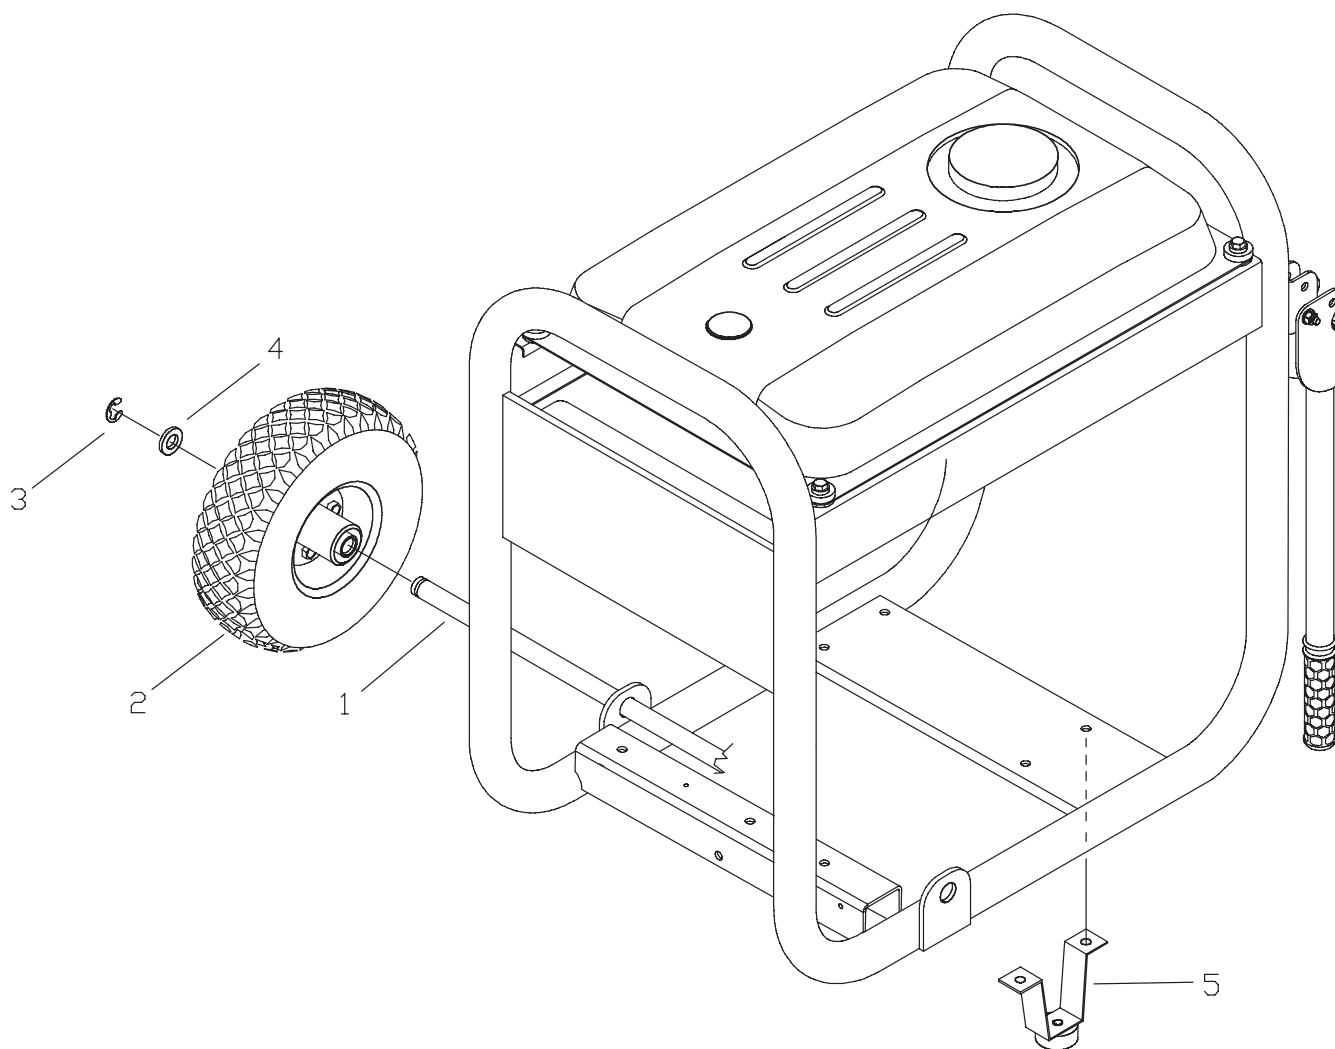

EXPLODED VIEW AND PARTS LIST - WHEEL KIT

Item	Part #	Description
1	191267JGS	AXLE, 5/8" x 25.59"
2	B4966GS	WHEEL
3	191265GS	E-RING, 5/8
4	*	WASHER, 5/8
5	200914GS	ASSY, Leg, Support w/Vib Mount

Parts Not Illustrated
200913GS   KIT, Hardware, Wheel

* - Items without part numbers are common fasteners and are available at your local hardware store.