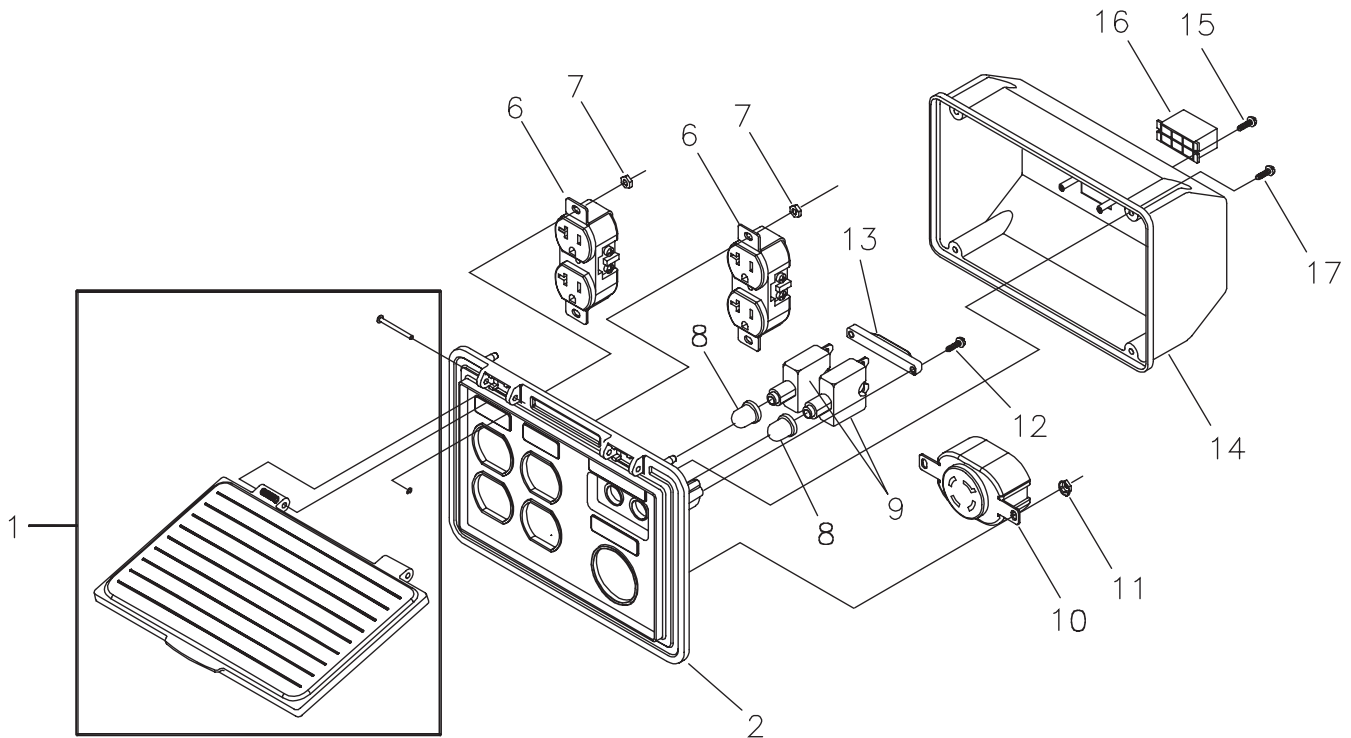

## EXPLODED VIEW AND PARTS LIST - ALTERNATOR

Item	Part #	Description
1	186059GS	ADAPTER, Mounting, Alternator
2	191685GS	ROTOR
3	191686AGS	STATOR
4	186060GS	RBC, with O-Ring (p/n 189197)
5	86308GS	HHCS, M6 - 1.0 x 115 SEMS
6	91825GS	ASSEMBLY, Holder, Rectifier/Brush
7	66849GS	TAPTITE, M5 - 0.8 x 16
8	22694GS	RECEPTACLE, 6 pin
9	81917GS	PIN, Roll, 4mm x 10
10	193428AGS	WIRE-A, Ground
13	194274GS	HARNESS, Wire, Power
14	65791GS	BEARING

## EXPLODED VIEW AND PARTS LIST - CONTROL PANEL

Item	Part #	Description
1	195112GS	KIT, Cover Control Panel
2	188889AGS	CONTROL PANEL, Compact
6	68759GS	OUTLET, 120V, 20A, Duplex
7	*	NUT, Palnut, Pushnut, 5/32
8	84198GS	CAP, Breaker, Circuit
9	75207DGS	BREAKER, Circuit
10	68867GS	OUTLET, 120/240V Locking, 20A
11	*	NUT, Palnut, Pushnut, 3/16
12	*	PPPHS, M3 - 0.5 x 18
13	93857GS	BAR, Retaining
14	188890GS	COVER, Back, Control Panel
15	*	SCREW, 3 x 18, Tapping
16	22694GS	HOUSING, Receptacle
17	*	SCREW, 3.5 x 14, Tapping