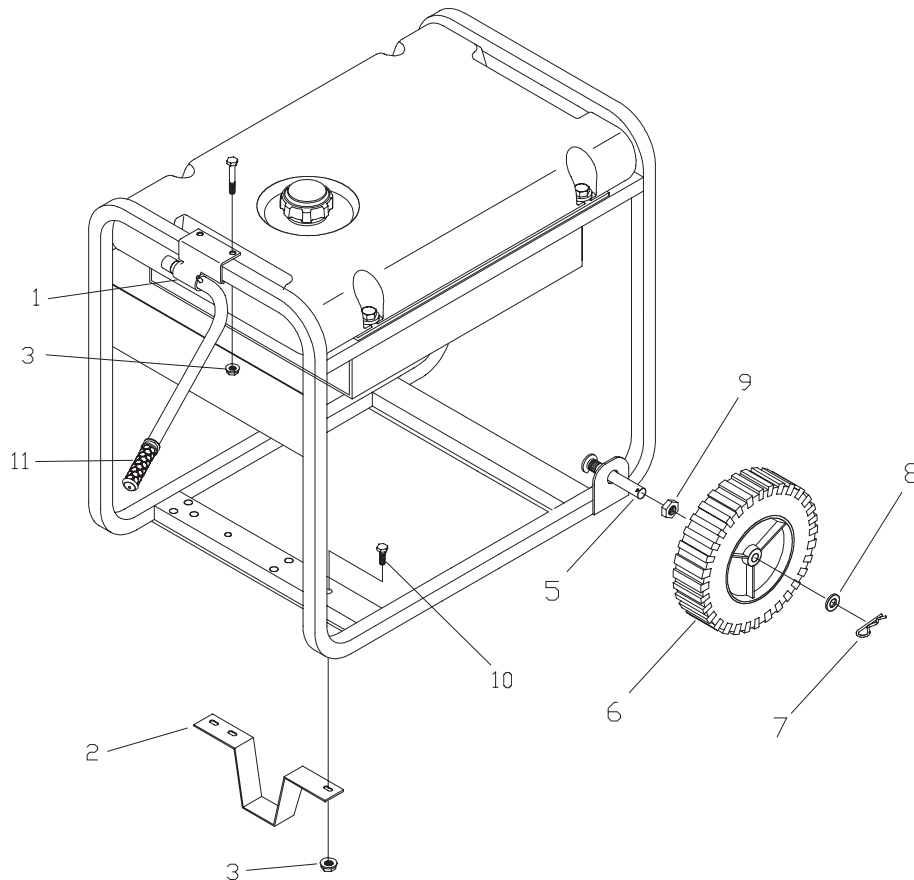

## EXPLODED VIEW AND PARTS LIST - ALTERNATOR

Item	Part #	Description
1	186059GS	ADAPTER, Mounting, Alternator
2	191685GS	ROTOR
3	191686AGS	STATOR
4	186060GS	RBC, with O-Ring (p/n 189197)
5	86308GS	HHCS, M6 - 1.0 x 115 SEMS
6	91825GS	ASSEMBLY, Holder, Rectifier/Brush
7	66849GS	TAPTITE, M5 - 0.8 x 16
8	22694GS	RECEPTACLE, 6 pin
9	81917GS	PIN, Roll, 4mm x 10
10	193428AGS	WIRE-A, Ground
13	194274GS	HARNESS, Wire, Power
14	65791GS	BEARING

## EXPLODED VIEW AND PARTS LIST - CONTROL PANEL

Item	Part #	Description
1	195112GS	KIT, Cover Control Panel
2	188889AGS	CONTROL PANEL, Compact
6	68759GS	OUTLET, 120V, 20A, Duplex
7	*	NUT, Palnut, Pushnut, 5/32
8	84198GS	CAP, Breaker, Circuit
9	75207DGS	BREAKER, Circuit
10	68867GS	OUTLET, 120/240V Locking, 20A
11	*	NUT, Palnut, Pushnut, 3/16
12	*	PPPHS, M3 - 0.5 x 18
13	93857GS	BAR, Retaining
14	188890GS	COVER, Back, Control Panel
15	*	SCREW, 3 x 18, Tapping
16	22694GS	HOUSING, Receptacle
17	*	SCREW, 3.5 x 14, Tapping

## EXPLODED VIEW AND PARTS LIST - WHEEL KIT

Item	Part #	Description
1	189715GS	ASSY, Handle (Includes Item 11)
2	94034GS	LEG, Mounting
3	67989GS	NUT, M8 Flange Serrated
4	*	HHCS, M8 - 1.25 x 45
5	93728GS	AXLE
6	197061GS	WHEEL
7	87005AGS	PIN
8	*	WASHER, Flat M12
9	94222QGS	NUT, 5/8 - 18 Jam Lock
10	*	HHCS, M8 - 1.25 x 20
11	189718GS	GRIP, Handle