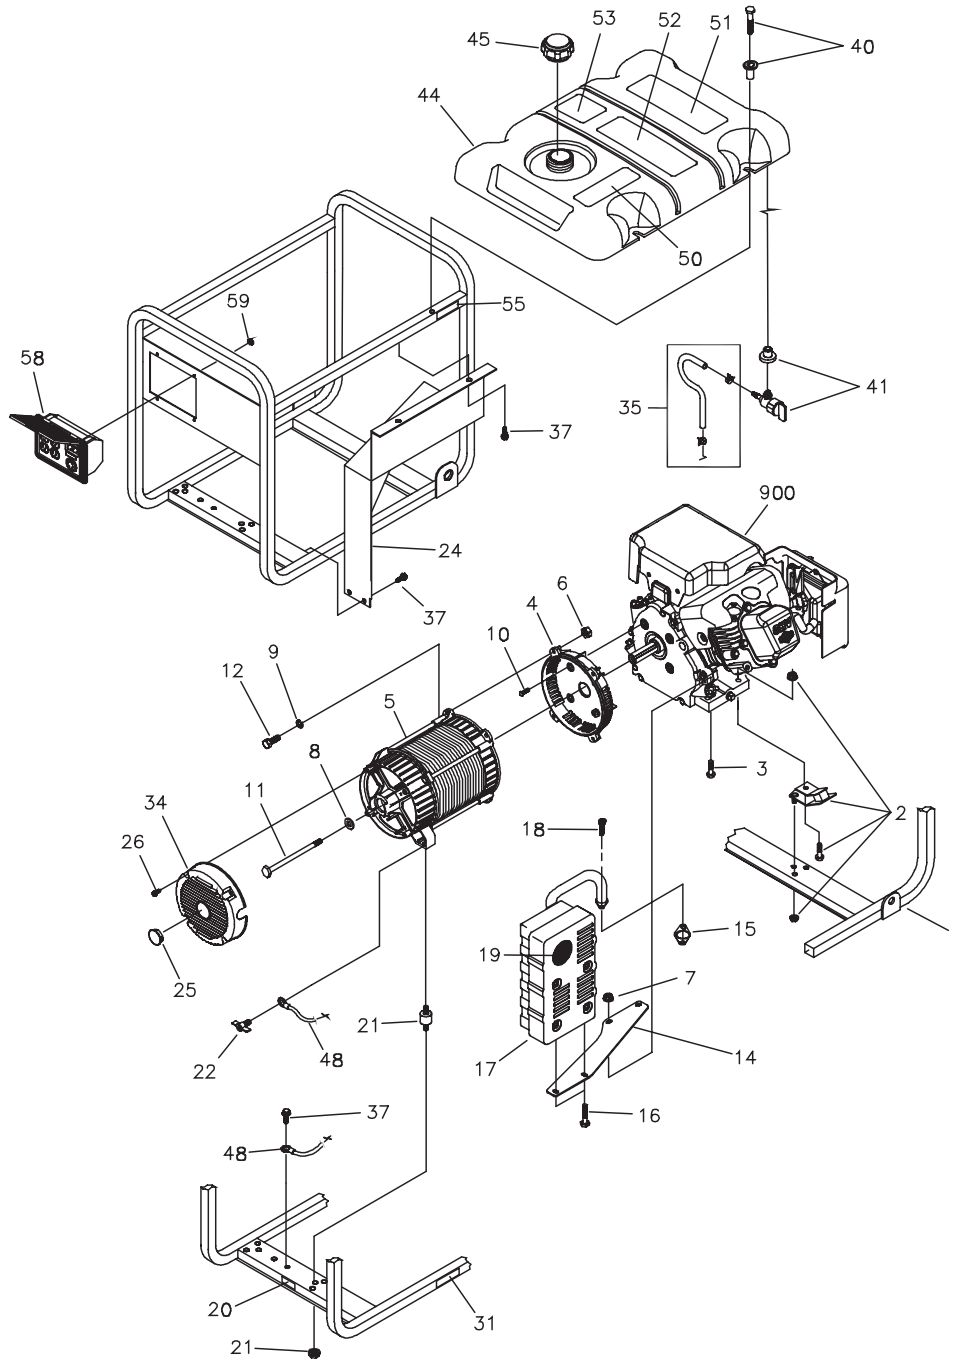

EXPLODED VIEW - MAIN UNIT

EXPLODED VIEW - PARTS LIST

Item	Part #	Description	Item	Part #	Description
1	M194779GS	CRADLE	34	195422GS	COVER, RBC with Cap
2	194150GS	KIT, Vibration Mount	35	195207GS	KIT, Fuel Hose with Clamp
3	*	TPHMS, M8 1.25 x 35	37	B2153GS	HHCS, 12 - 14 x 7/8" Self Driller
4	186058AGS	HOUSING, Engine Adapter	40	194398GS	KIT, Fuel Tank Hardware
5	NSP	ASSY, Alternator (see page 4)	41	192980GS	KIT, Valve, Tank
6	*	NUT, Hex, M8 - 1.25	44	193645GS	ASSY., Tank, Fuel Service (includes Items 41, 50, 51, 52 & 53)
7	67989GS	NUT, M8 Flange Serrated	45	200095GS	CAP, Fuel
8	96796GS	WASHER, 8.4 x 22.2 x 3	48	195373GS	WIRE, Ground
9	*	WASHER, Lock M8	50	188333GS	DECAL, Fuel Level
10	86307GS	HHCS, 5/16-24 x 3/4, SEMS	51	194799GS	DECAL, Danger
11	24823GS	HHCS, 5/16-24 x 7-7/8"	52	189235GS	DECAL, Operating Instructions
12	*	HHCS, M8 - 1.25 x 25	53	202997GS	DECAL, CO Warning
14	191785GS	BRACKET, Muffler	55	197798GS	DECAL, Fuel Shut Off
15	697815	GASKET, Exhaust	58	191743AGS	ASSY, Control Panel
16	*	HHCS, M6 1.0 x 12 with Lock Washer	59	* (189164)	NUT, Palnut, 3/16"
17	188301GS	MUFFLER	900	§ (203492)	ENGINE
18	*	SHCS, M6 - 1.0 x 20			
19	83083GS	SCREEN, Spark Arrest			
20	B4986GS	DECAL, Ground			
22	86494GS	SCREW, Wing M6 - 1.0 x 16			
21	194153GS	KIT, Vibration Mount			
24	191790GS	SHIELD, Heat			
25	191190GS	CAP			
26	74908GS	TAPTITE, M5-0.8 x 10			
31	196830GS	DECAL, Caution Exhaust			

Parts Not Illustrated	
203476GS	MANUAL, Operator's
BB3061BGS	OIL BOTTLE
195576GS	KIT, Decals, Service

§ - Contact Engine Manufacturer

* - Items without part numbers are common fasteners and are available at your local hardware store.