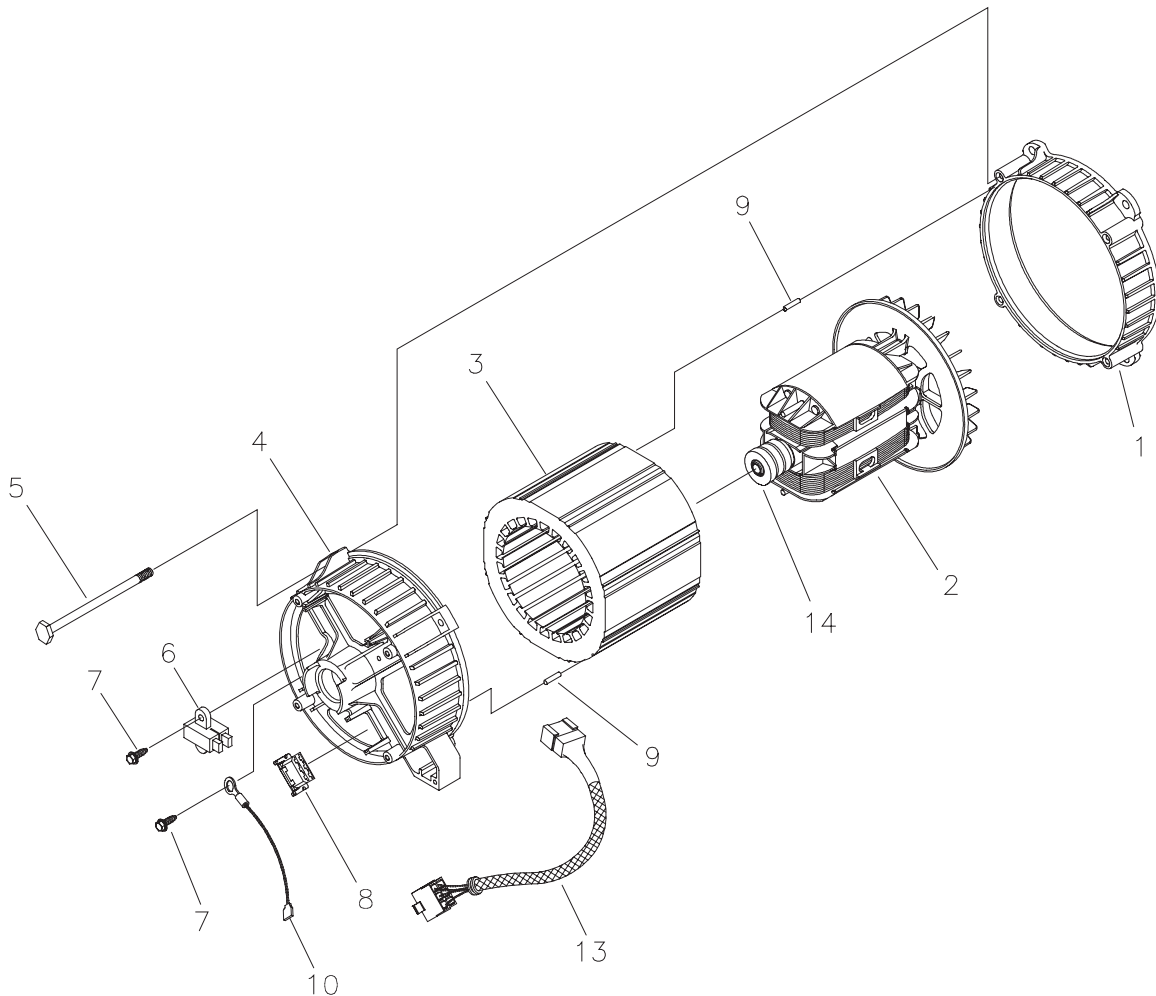

## EXPLODED VIEW - PARTS LIST

<b>Item</b>	<b>Part #</b>	<b>Description</b>	<b>Item</b>	<b>Part #</b>	<b>Description</b>
1	M194779GS	CRADLE	34	195422GS	COVER, RBC with Cap
2	194150GS	KIT, Vibration Mount	35	195207GS	KIT, Fuel Hose with Clamp
3	*	TPHMS, M8 1.25 x 35	37	B2153GS	HHCS, 12 - 14 x 7/8" Self Driller
4	186058AGS	HOUSING, Engine Adapter	40	194398GS	KIT, Fuel Tank Hardware
5	NSP	ASSY, Alternator (see page 4)	41	192980GS	KIT, Valve, Tank
6	*	NUT, Hex, M8 - 1.25	44	193645GS	ASSY., Tank, Fuel Service (includes Items 41, 50, 51, 52 & 53)
7	67989GS	NUT, M8 Flange Serrated	45	200095GS	CAP, Fuel
8	96796GS	WASHER, 8.4 x 22.2 x 3	48	195373GS	WIRE, Ground
9	*	WASHER, Lock M8	50	188333GS	DECAL, Fuel Level
10	86307GS	HHCS, 5/16-24 x 3/4, SEMS	51	194799GS	DECAL, Danger
11	24823GS	HHCS, 5/16-24 x 7-7/8"	52	189235GS	DECAL, Operating Instructions
12	*	HHCS, M8 - 1.25 x 25	53	202997GS	DECAL, CO Warning
14	191785GS	BRACKET, Muffler	55	197798GS	DECAL, Fuel Shut Off
15	697815	GASKET, Exhaust	58	191743AGS	ASSY, Control Panel
16	*	HHCS, M6 1.0 x 12 with Lock Washer	59	* (189164)	NUT, Palnut, 3/16"
17	188301GS	MUFFLER	900	§ (203492)	ENGINE
18	*	SHCS, M6 - 1.0 x 20			
19	83083GS	SCREEN, Spark Arrest			
20	B4986GS	DECAL, Ground			
22	86494GS	SCREW, Wing M6 - 1.0 x 16			
21	194153GS	KIT, Vibration Mount			
24	191790GS	SHIELD, Heat			
25	191190GS	CAP			
26	74908GS	TAPTITE, M5-0.8 x 10			
31	196830GS	DECAL, Caution Exhaust			

## EXPLODED VIEW AND PARTS LIST - ALTERNATOR

Item	Part #	Description
1	186059GS	ADAPTER, Mounting, Alternator
2	191685GS	ROTOR
3	191686AGS	STATOR
4	186060GS	RBC, with O-Ring (p/n 189197)
5	86308GS	HHCS, M6 - 1.0 x 115 SEMS
6	91825GS	ASSEMBLY, Holder, Rectifier/Brush
7	66849GS	TAPTITE, M5 - 0.8 x 16
8	22694GS	RECEPTACLE, 6 pin
9	81917GS	PIN, Roll, 4mm x 10
10	193428AGS	WIRE-A, Ground
13	194274GS	HARNESS, Wire, Power
14	65791GS	BEARING