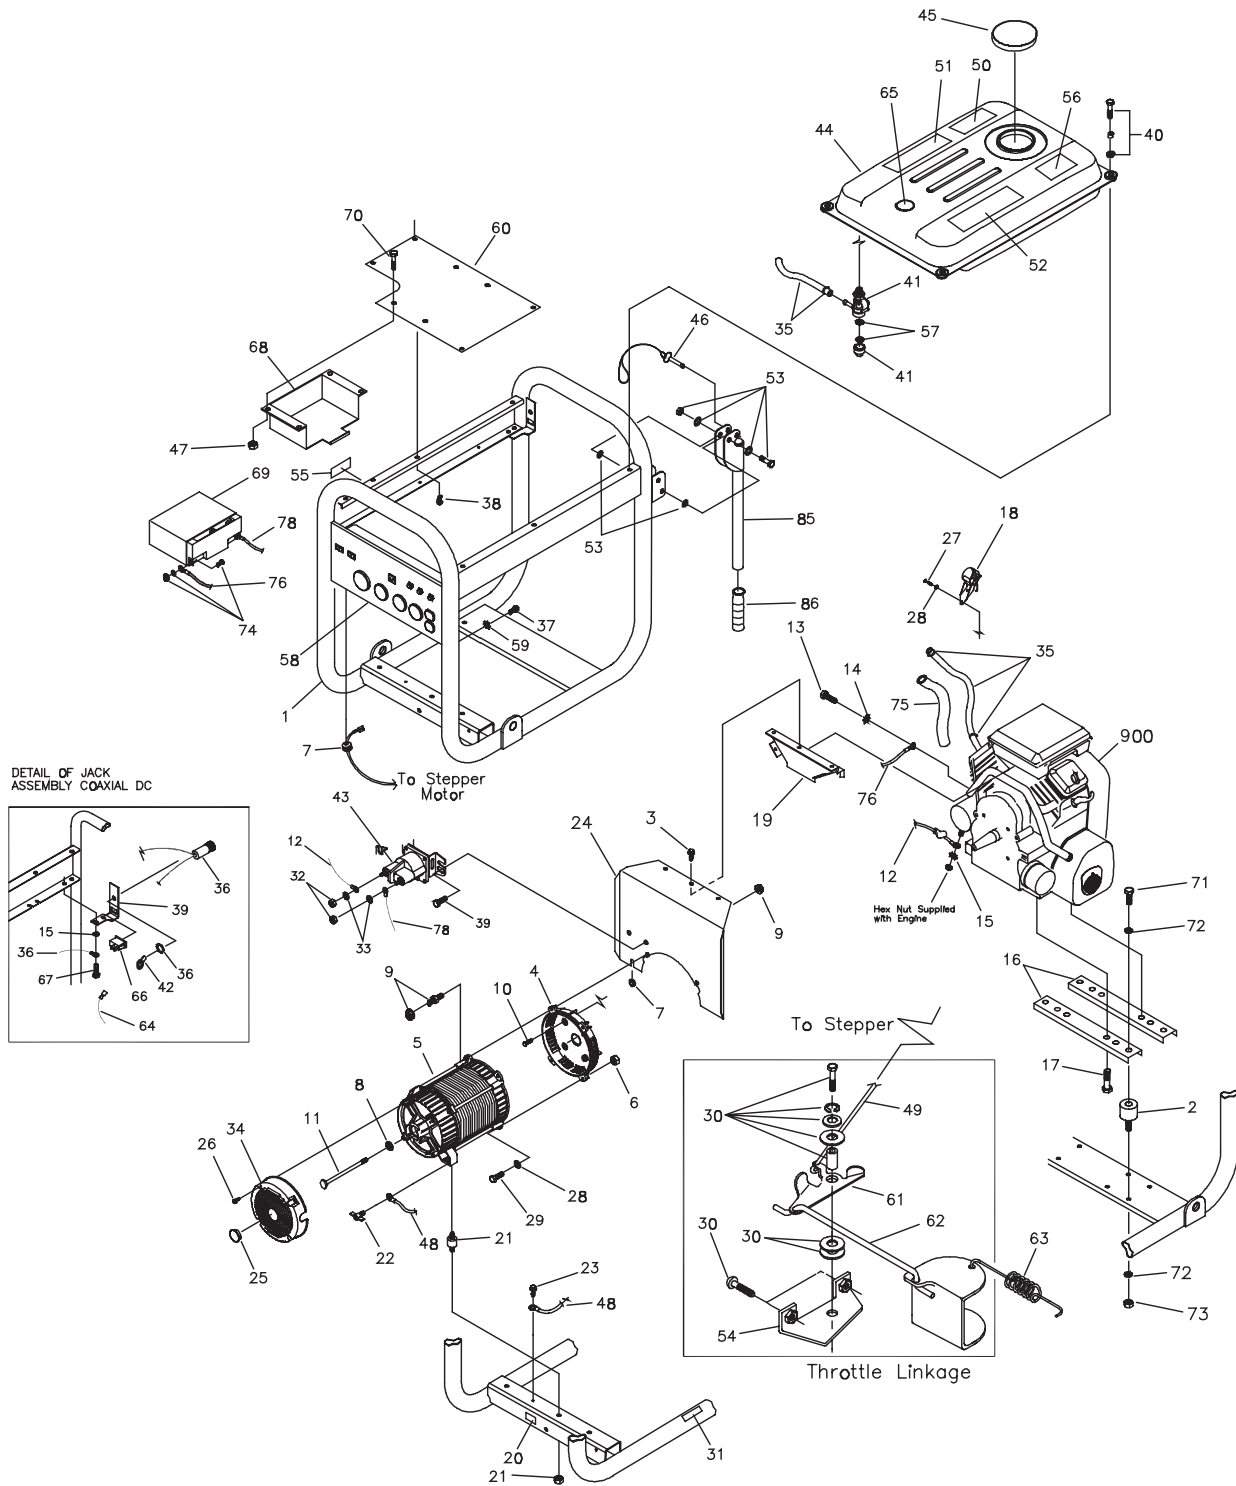

EXPLODED VIEW - MAIN UNIT

Copyright © 2007 Briggs & Stratton Power Products Group, LLC. All rights reserved. No part of this material may be reproduced or transmitted in any form by any means without the express written permission of Briggs & Stratton Power Products Group, LLC.