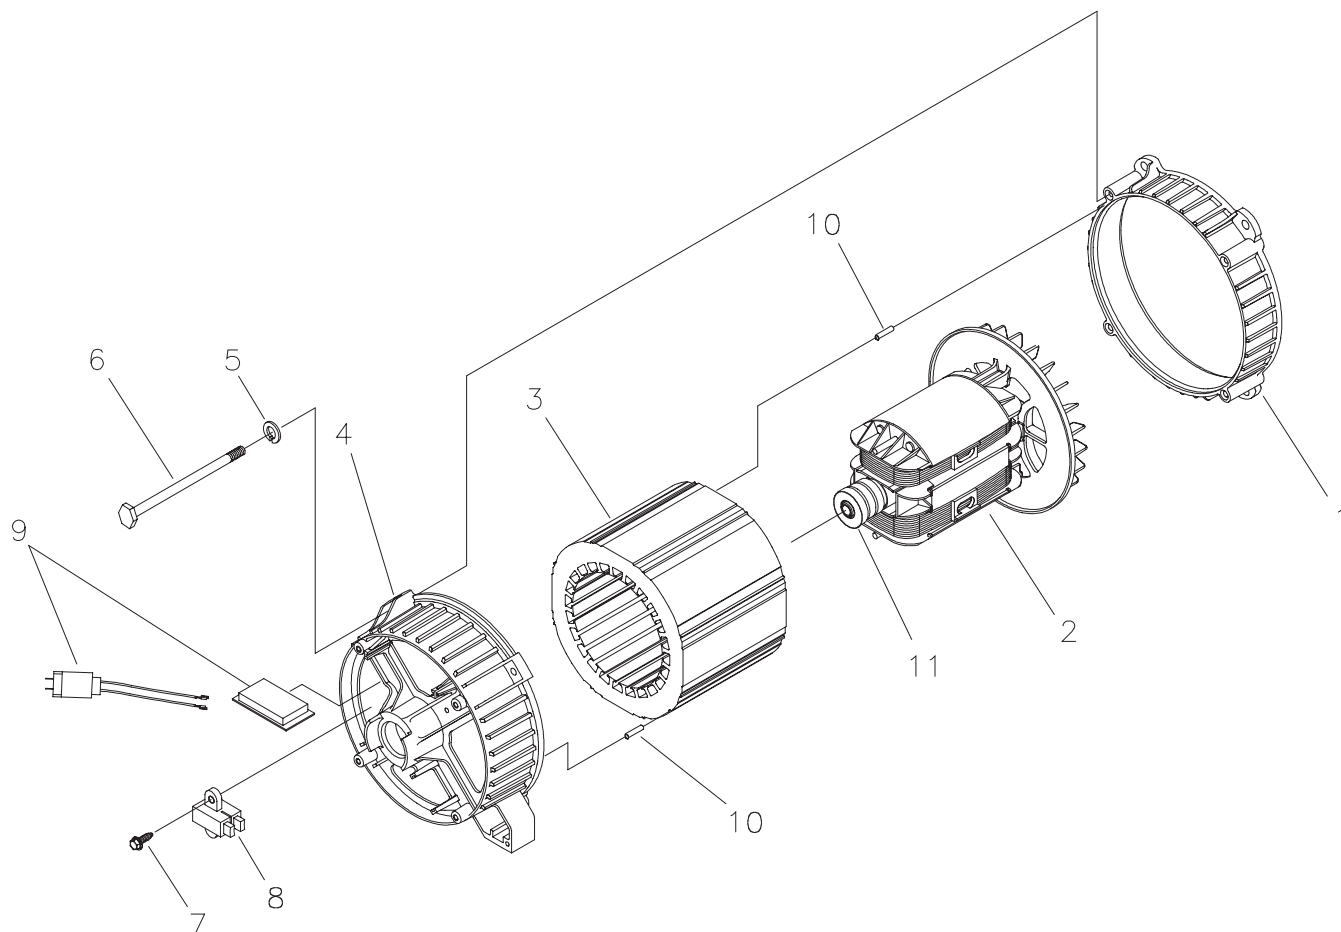

EXPLODED VIEW AND PARTS LIST - CONTROL PANEL

Item	Part #	Description	Item	Part #	Description
1	M199022GS	PANEL, Control	21	68759GS	OUTLET, 120V, 20A, Duplex
2	201864GS	BOX, Control Panel	22	*	PHTS, 6 - 32 x 3/8"
3	*	WASHER, Flat, #10 - M5	23	195406GS	ASSY, PCB, Control, Stepper Motor
4	*	LOCKWASHER, M5	24	64525GS	STANDOFF, Hex, 3/4"
5	*	PPHMS, M5 - 0.8 x 12	25	62265GS	GROMMET
6	*	WASHER, M6 - 1/4, Int. Shakeproof	26	92953GS	TERMINAL, Block
7	90418GS	OUTLET, 12V DC Snap	27	*	PPHMS, M4 - 0.7 x 20
8	191480BGS	BREAKER, Circuit, 40A, 2P	28	84028GS	TRANSFORMER, Idle Control
9	191480AGS	BREAKER, Circuit, 30A, 2P	29	*	LOCKWASHER, M3
10	82538GS	SWITCH, Rocker	30	*	PHMS, M3 - 0.5 x 10
11	78653GS	SWITCH, Eng, Run-Stop	31	87962GS	BREAKER, Circuit, 10A, 12V
12	*	WASHER, Shakeproof, Int. #8	32	77314GS	THERMAL, Relay
13	*	WASHER, Flat, M4	33	188632GS	BOOT, Rubber Wire Outlet
14	*	LOCKWASHER, M4	34	194273GS	TUBING
15	*	NUT, M4 - 0.7	35	199532GS	STRIP, Dual Row, TPA, 6 Circuit
16	B4262GS	RECEPTACLE	36	199528GS	PLUG, Dual Row, Housing, 6 Circuit
17	75207GS	BREAKER, Circuit, 20A W/hardware			
18	43437GS	OUTLET, 120/240V, 30A			
19	68868GS	OUTLET, 120V, 30A			
20	74190GS	OUTLET, 120V, 20A			

* - Items without part numbers are common fasteners and are available at your local hardware store.

EXPLODED VIEW AND PARTS LIST - ALTERNATOR

Item	Part #	Description
1	186059GS	ADAPTER, Mounting, Alternator
2	191952GS	ASSY, Rotor (Includes Item 11)
3	191953GS	STATOR
4	193336GS	RBC, (with O-Ring p/n 189197GS)
5	*	WASHER, 1/4-M6 Lock
6	66449KGS	BOLT, M6 - 1.0 x 200
7	66849GS	TAPTITE, M5 - 0.8 x 16
8	66386GS	ASSY, Holder, Brush
9	202165GS	KIT, AVR & Boost
10	81917GS	PIN, Roll, 4mm x 10
11	65791GS	BEARING

* - Items without part numbers are common fasteners and are available at your local hardware store.

EXPLODED VIEW AND PARTS LIST - WHEEL KIT

Item	Part #	Description
1	191267JGS	AXLE, 5/8" x 25.59"
2	B4966GS	WHEEL
3	191265GS	E-RING, 5/8
4	*	WASHER, 5/8
5	200914GS	ASSY, Leg, Support w/Vib Mount