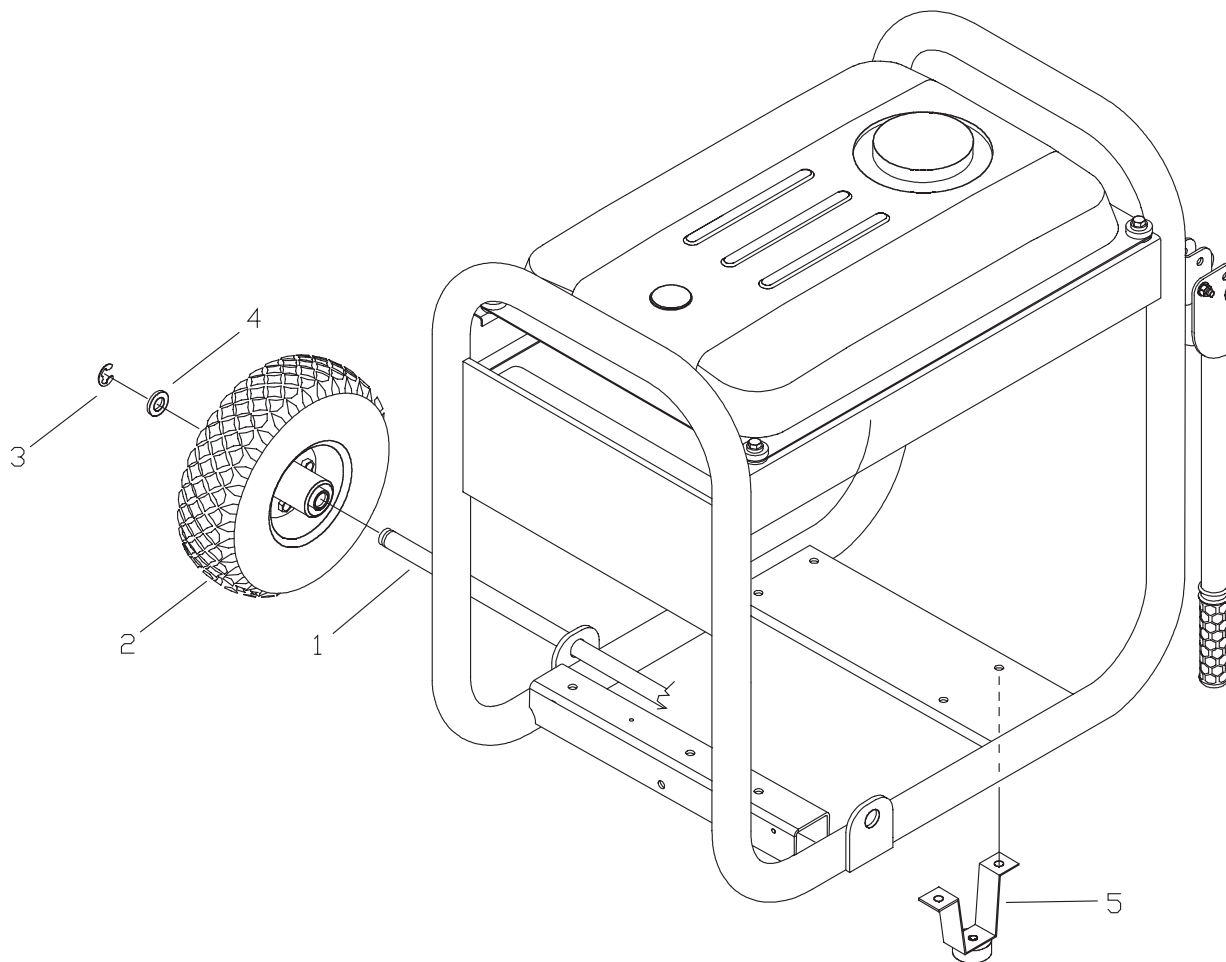

EXPLODED VIEW AND PARTS LIST - CONTROL PANEL

Item	Part #	Description	Item	Part #	Description
1	M199022GS	PANEL, Control	21	68759GS	OUTLET, 120V, 20A, Duplex
2	201864GS	BOX, Control Panel	22	*	PHTS, 6 - 32 x 3/8"
3	*	WASHER, Flat, #10 - M5	23	195406GS	ASSY, PCB, Control, Stepper Motor
4	*	LOCKWASHER, M5	24	64525GS	STANDOFF, Hex, 3/4"
5	*	PPHMS, M5 - 0.8 x 12	25	62265GS	GROMMET
6	*	WASHER, M6 - 1/4, Int. Shakeproof	26	92953GS	TERMINAL, Block
7	90418GS	OUTLET, 12V DC Snap	27	*	PPHMS, M4 - 0.7 x 20
8	191480BGS	BREAKER, Circuit, 40A, 2P	28	84028GS	TRANSFORMER, Idle Control
9	191480AGS	BREAKER, Circuit, 30A, 2P	29	*	LOCKWASHER, M3
10	82538GS	SWITCH, Rocker	30	*	PHMS, M3 - 0.5 x 10
11	78653GS	SWITCH, Eng, Run-Stop	31	87962GS	BREAKER, Circuit, 10A, 12V
12	*	WASHER, Shakeproof, Int. #8	32	77314GS	THERMAL, Relay
13	*	WASHER, Flat, M4	33	188632GS	BOOT, Rubber Wire Outlet
14	*	LOCKWASHER, M4	34	194273GS	TUBING
15	*	NUT, M4 - 0.7	35	199532GS	STRIP, Dual Row, TPA, 6 Circuit
16	B4262GS	RECEPTACLE	36	199528GS	PLUG, Dual Row, Housing, 6 Circuit
17	75207GS	BREAKER, Circuit, 20A W/hardware			
18	43437GS	OUTLET, 120/240V, 30A			
19	68868GS	OUTLET, 120V, 30A			
20	74190GS	OUTLET, 120V, 20A			

* - Items without part numbers are common fasteners and are available at your local hardware store.

EXPLODED VIEW AND PARTS LIST - ALTERNATOR

Item	Part #	Description
1	186059GS	ADAPTER, Mounting, Alternator
2	191952GS	ASSY, Rotor (Includes Item 11)
3	191953GS	STATOR
4	193336GS	RBC, (with O-Ring p/n 189197GS)
5	*	WASHER, 1/4-M6 Lock
6	66449KGS	BOLT, M6 - 1.0 x 200
7	66849GS	TAPTITE, M5 - 0.8 x 16
8	66386GS	ASSY, Holder, Brush
9	202165GS	KIT, AVR & Boost
10	81917GS	PIN, Roll, 4mm x 10
11	65791GS	BEARING

* - Items without part numbers are common fasteners and are available at your local hardware store.

EXPLODED VIEW AND PARTS LIST - WHEEL KIT

Item	Part #	Description
1	191267JGS	AXLE, 5/8" x 25.59"
2	B4966GS	WHEEL
3	191265GS	E-RING, 5/8
4	*	WASHER, 5/8
5	200914GS	ASSY, Leg, Support w/Vib Mount