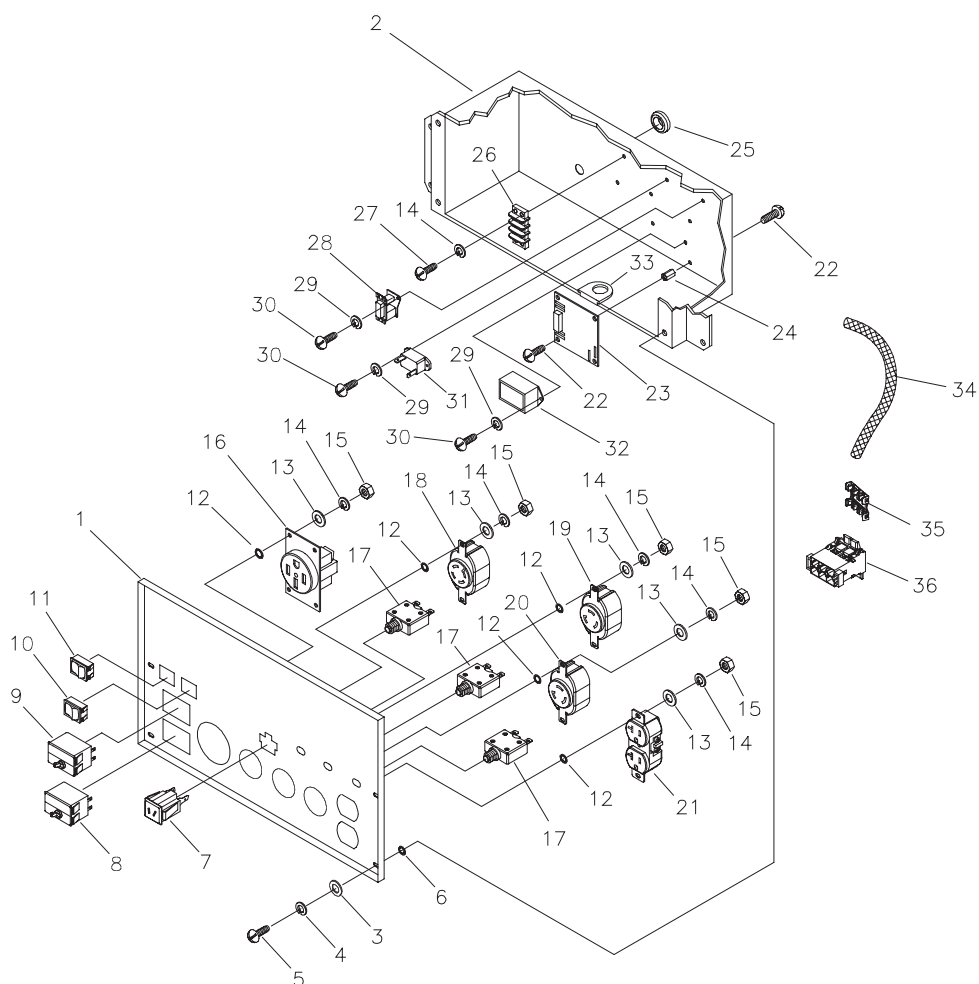

EXPLODED VIEW AND PARTS LIST - CONTROL PANEL

Item	Part #	Description	Item	Part #	Description
1	M199022GS	PANEL, Control	21	68759GS	OUTLET, 120V, 20A, Duplex
2	201864GS	BOX, Control Panel	22	*	PHTS, 6 - 32 x 3/8"
3	*	WASHER, Flat, #10 - M5	23	195406GS	ASSY, PCB, Control, Stepper Motor
4	*	LOCKWASHER, M5	24	64525GS	STANDOFF, Hex, 3/4"
5	*	PPHMS, M5 - 0.8 x 12	25	62265GS	GROMMET
6	*	WASHER, M6 - 1/4, Int. Shakeproof	26	92953GS	TERMINAL, Block
7	90418GS	OUTLET, 12V DC Snap	27	*	PPHMS, M4 - 0.7 x 20
8	191480BGS	BREAKER, Circuit, 40A, 2P	28	84028GS	TRANSFORMER, Idle Control
9	191480AGS	BREAKER, Circuit, 30A, 2P	29	*	LOCKWASHER, M3
10	82538GS	SWITCH, Rocker	30	*	PHMS, M3 - 0.5 x 10
11	78653GS	SWITCH, Eng, Run-Stop	31	87962GS	BREAKER, Circuit, 10A, 12V
12	*	WASHER, Shakeproof, Int. #8	32	77314GS	THERMAL, Relay
13	*	WASHER, Flat, M4	33	188632GS	BOOT, Rubber Wire Outlet
14	*	LOCKWASHER, M4	34	194273GS	TUBING
15	*	NUT, M4 - 0.7	35	199532GS	STRIP, Dual Row, TPA, 6 Circuit
16	B4262GS	RECEPTACLE	36	199528GS	PLUG, Dual Row, Housing, 6 Circuit
17	75207GS	BREAKER, Circuit, 20A W/hardware			
18	43437GS	OUTLET, 120/240V, 30A			
19	68868GS	OUTLET, 120V, 30A			
20	74190GS	OUTLET, 120V, 20A			

* - Items without part numbers are common fasteners and are available at your local hardware store.

EXPLODED VIEW AND PARTS LIST - ALTERNATOR

Item	Part #	Description
1	186059GS	ADAPTER, Mounting, Alternator
2	191952GS	ASSY, Rotor (Includes Item 11)
3	191953GS	STATOR
4	193336GS	RBC, (with O-Ring p/n 189197GS)
5	*	WASHER, 1/4-M6 Lock
6	66449KGS	BOLT, M6 - 1.0 x 200
7	66849GS	TAPTITE, M5 - 0.8 x 16
8	66386GS	ASSY, Holder, Brush
9	202165GS	KIT, AVR & Boost
10	81917GS	PIN, Roll, 4mm x 10
11	65791GS	BEARING

* - Items without part numbers are common fasteners and are available at your local hardware store.

EXPLODED VIEW AND PARTS LIST - WHEEL KIT

Item	Part #	Description
1	191267JGS	AXLE, 5/8" x 25.59"
2	B4966GS	WHEEL
3	191265GS	E-RING, 5/8
4	*	WASHER, 5/8
5	200914GS	ASSY, Leg, Support w/Vib Mount