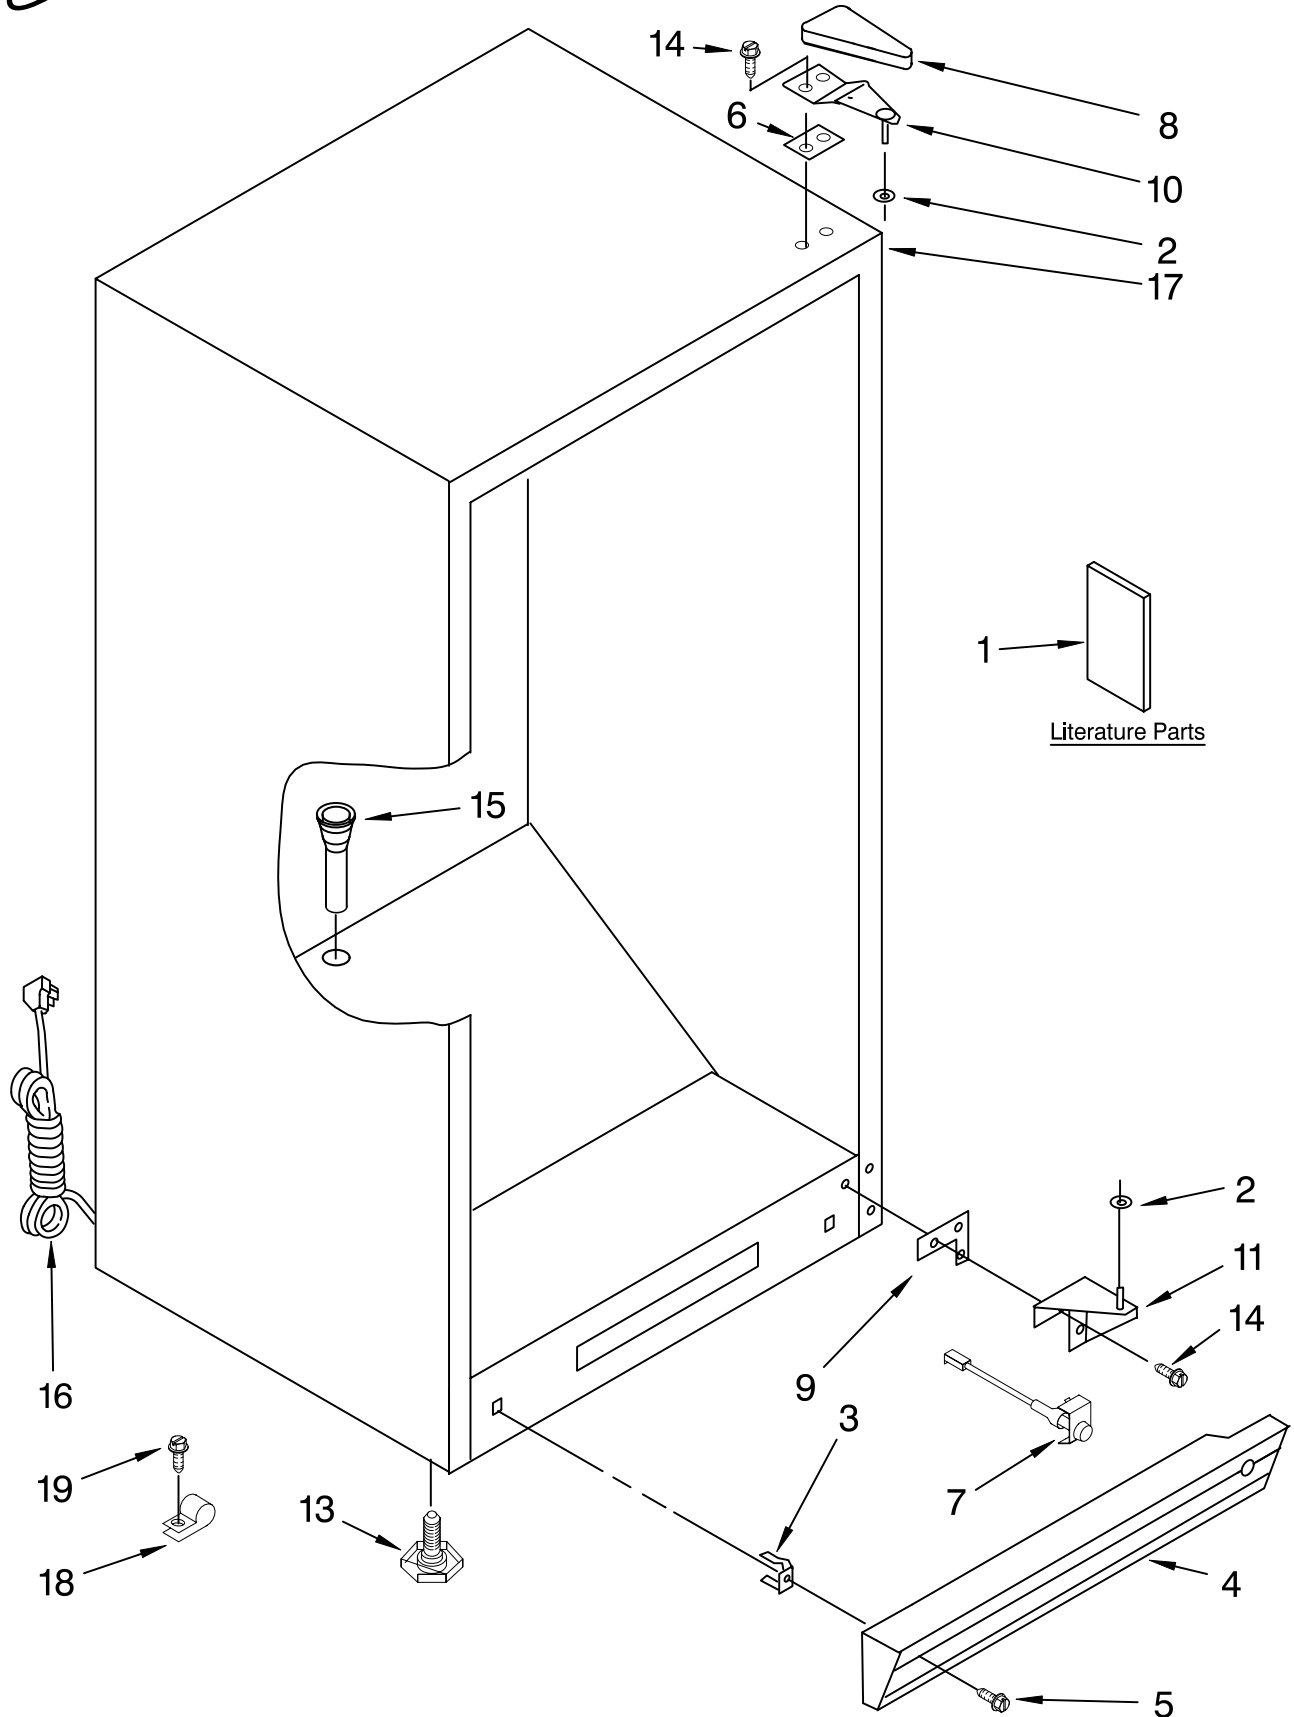

CABINET PARTS

For Model: EV250NXRQ00

(White)

VERTICAL FREEZER

FOR ORDERING INFORMATION REFER TO PARTS PRICE LIST

CABINET PARTS

For Model: EV250NXRQ00

(White)

Illus. No.	Part No.	DESCRIPTION
1		Literature Parts
	8210432	Owners Manual
	4390855	Energy Label/Tag
2	4390520	Washer, Door Spacer
3	4356803	Clip, Grille
4	8210272	Grille
5	4357243	Screw
6	4390489	Shim, Hinge
7	4390905	Power Light Assembly
8	4357121	Cover, Hinge
9	4390489	Shim, Bottom
10	8210222	Hinge, Top
11	8210238	Hinge, Bottom
13	4390866	Leg, Leveler
14	4356830	Screw
15	4357268	Grommet, Drain
16	8210375	Cord, Power
17		Cabinet (Not A Serviceable Part)
18	4356643	Clamp, Tube
19	4356583	Screw

LINER PARTS

For Model: EV250NXRQ00

(White)

FOR ORDERING INFORMATION REFER TO PARTS PRICE LIST

LINER PARTS

For Model: EV250NXRQ00

(White)

Illus. No.	Part No.	DESCRIPTION
1		Liner (Not A Serviceable Part)
2	8210348	Knob, Control
3	4357041	Control Plate
4	8210344	Thermostat
5	4357042	Screw
6	4356800	Tubing, Thermostat
7		Basket
	4390799	Upper Basket
	4390793	Lower Basket
8		Support, Basket
	4390819	Right
	4390820	Left
9	4390796	Stop, Basket
10		Screw, Support
	4390797	3/4"
	4390798	1 1/2"
11	4357124	Defrost Timer
12	4390513	Switch, Light
13	8210349	Lens, Light
14	4390465	Bulb, Light
15	8210350	Socket, Light
16	8210351	Shield, Light
17	8210377	Box, Control
18	4390850	Shelf, Upper Wire
19	4357295	Vent Plug (4)
21	8210369	Shelf, Lower Wire
24	8210370	Switch, Alarm (Illuminated)