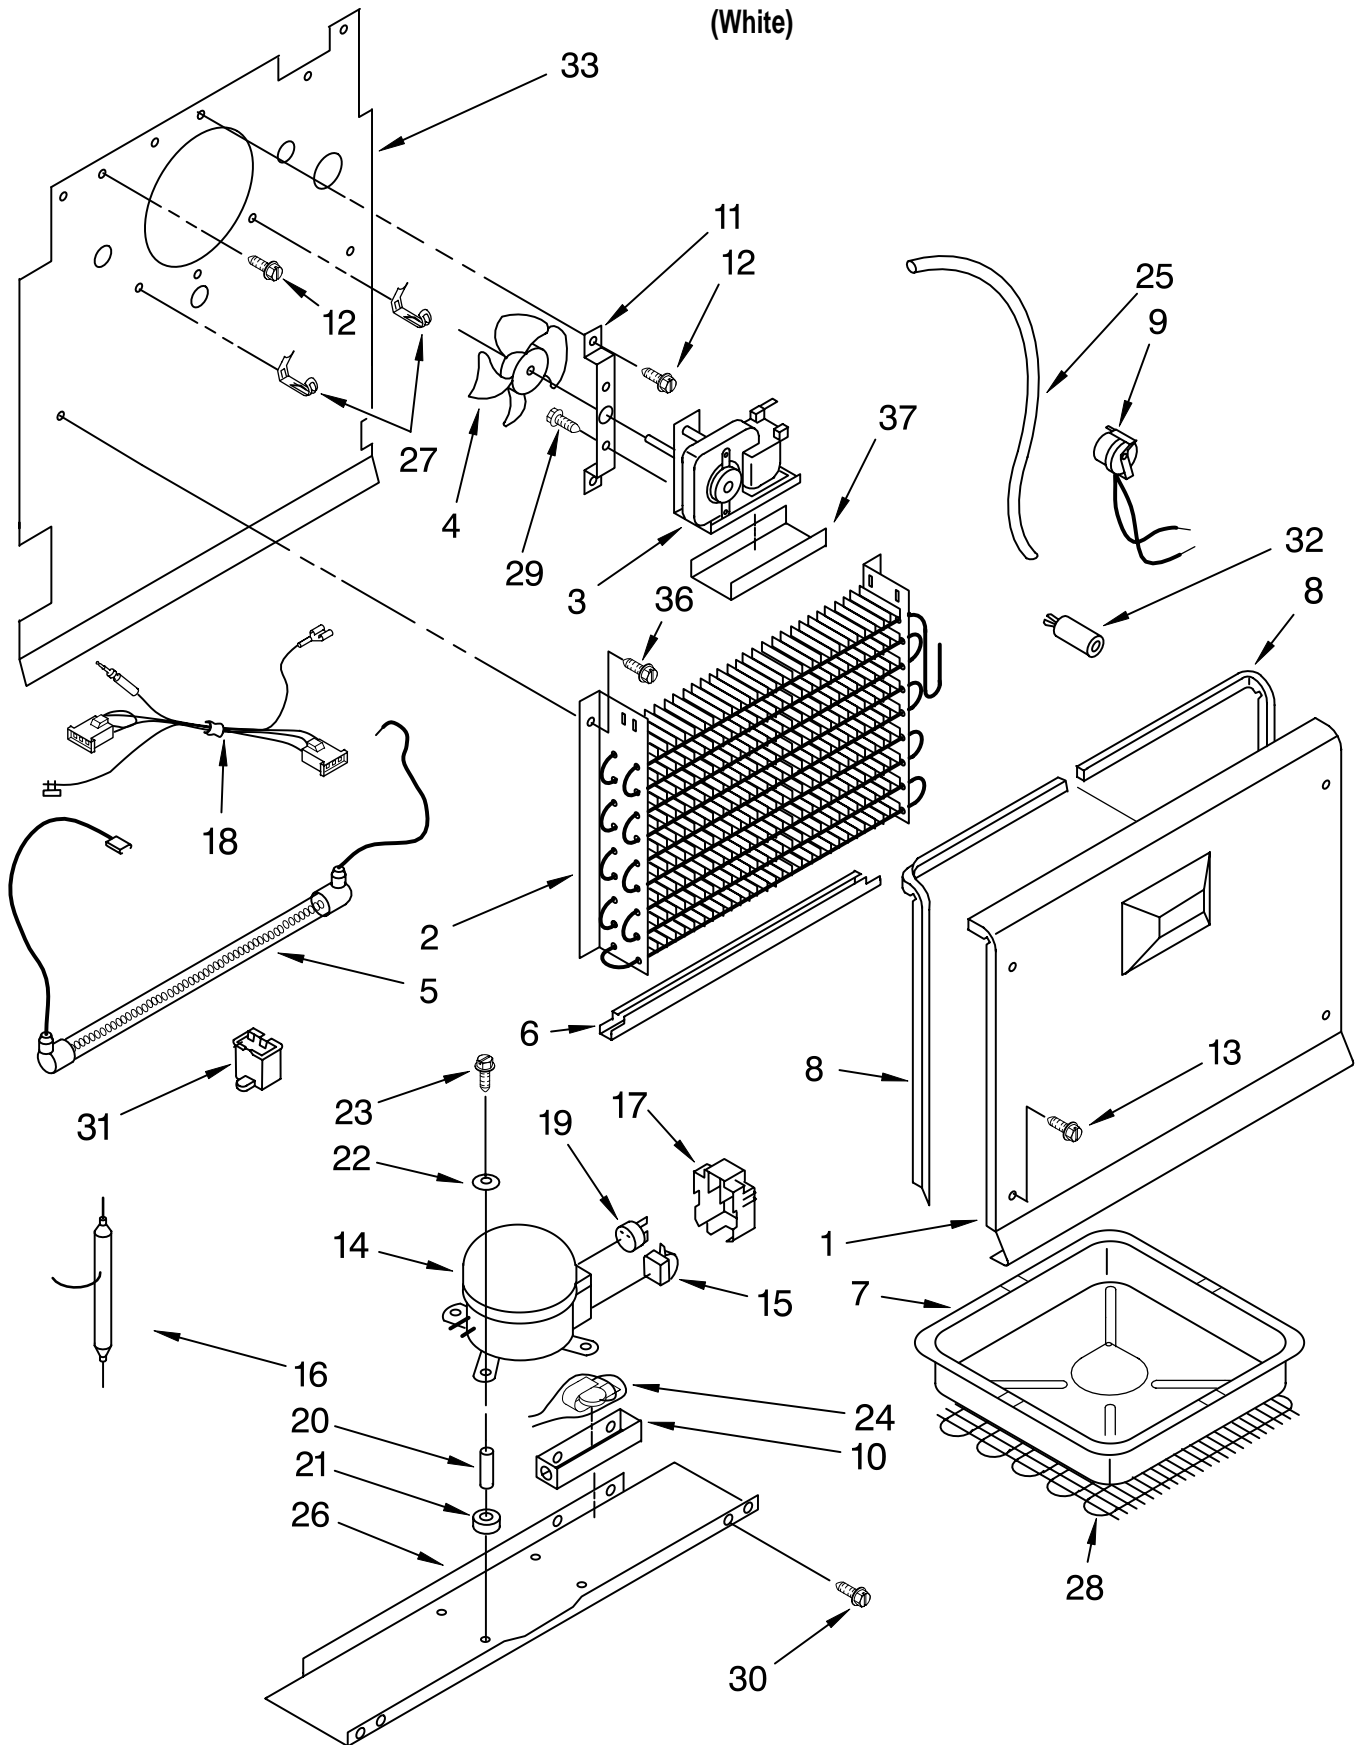

LINER PARTS

For Model: EV250NXRQ00

(White)

FOR ORDERING INFORMATION REFER TO PARTS PRICE LIST

LINER PARTS

For Model: EV250NXRQ00

(White)

Illus. No.	Part No.	DESCRIPTION
1		Liner (Not A Serviceable Part)
2	8210348	Knob, Control
3	4357041	Control Plate
4	8210344	Thermostat
5	4357042	Screw
6	4356800	Tubing, Thermostat
7		Basket
	4390799	Upper Basket
	4390793	Lower Basket
8		Support, Basket
	4390819	Right
	4390820	Left
9	4390796	Stop, Basket
10		Screw, Support
	4390797	3/4"
	4390798	1 1/2"
11	4357124	Defrost Timer
12	4390513	Switch, Light
13	8210349	Lens, Light
14	4390465	Bulb, Light
15	8210350	Socket, Light
16	8210351	Shield, Light
17	8210377	Box, Control
18	4390850	Shelf, Upper Wire
19	4357295	Vent Plug (4)
21	8210369	Shelf, Lower Wire
24	8210370	Switch, Alarm (Illuminated)

FOR ORDERING INFORMATION REFER TO PARTS PRICE LIST

UNIT PARTS

For Model: EV250NXRQ00
(White)

FOR ORDERING INFORMATION REFER TO PARTS PRICE LIST

UNIT PARTS

For Model: EV250NXRQ00
(White)

Illus. No.	Part No.	DESCRIPTION
1	4390662	Cover, Evaporator
2	4390862	Evaporator
3	4357004	Fan Motor
4	4356920	Fan Blade
5	4390861	Heater Defrost
6	4390860	Shield Heater
7	4390675	Pan, Drain
8		Gasket, Cover Evaporator
	4390663	Right
	4390664	Left
9	8210373	Bi-Metal Defrost
10	4390708	Box, Control
11	4357129	Bracket, Motor
12	4356943	Screw, Motor
13	4357110	Screw (4)
14	4390806	Compressor (Includes Items 15,16,17,19 & 21)
15	4356738	Relay
16	4357299	Drier
17	4356777	Cover
18	8210376	Harness, Fan
19	4390808	Overload
20	4356846	Sleeve
21	4356335	Compressor, Grommet
22	4356847	Washer
23	4356852	Screw, Compressor
24	4390709	Alarm (Buzzer)
25	4390864	Heat, Exchanger
26	4390807	Pan, Compressor
27	4356952	Clip, Thermostat
28	8210372	Condenser
29	4356970	Screw
30	4357277	Screw
31	8210224	Capacitor
32	4357020	Grommet
33	4390858	Plate, Evaporator Mount
36	4357110	Screw
37	4357128	Shield, Motor