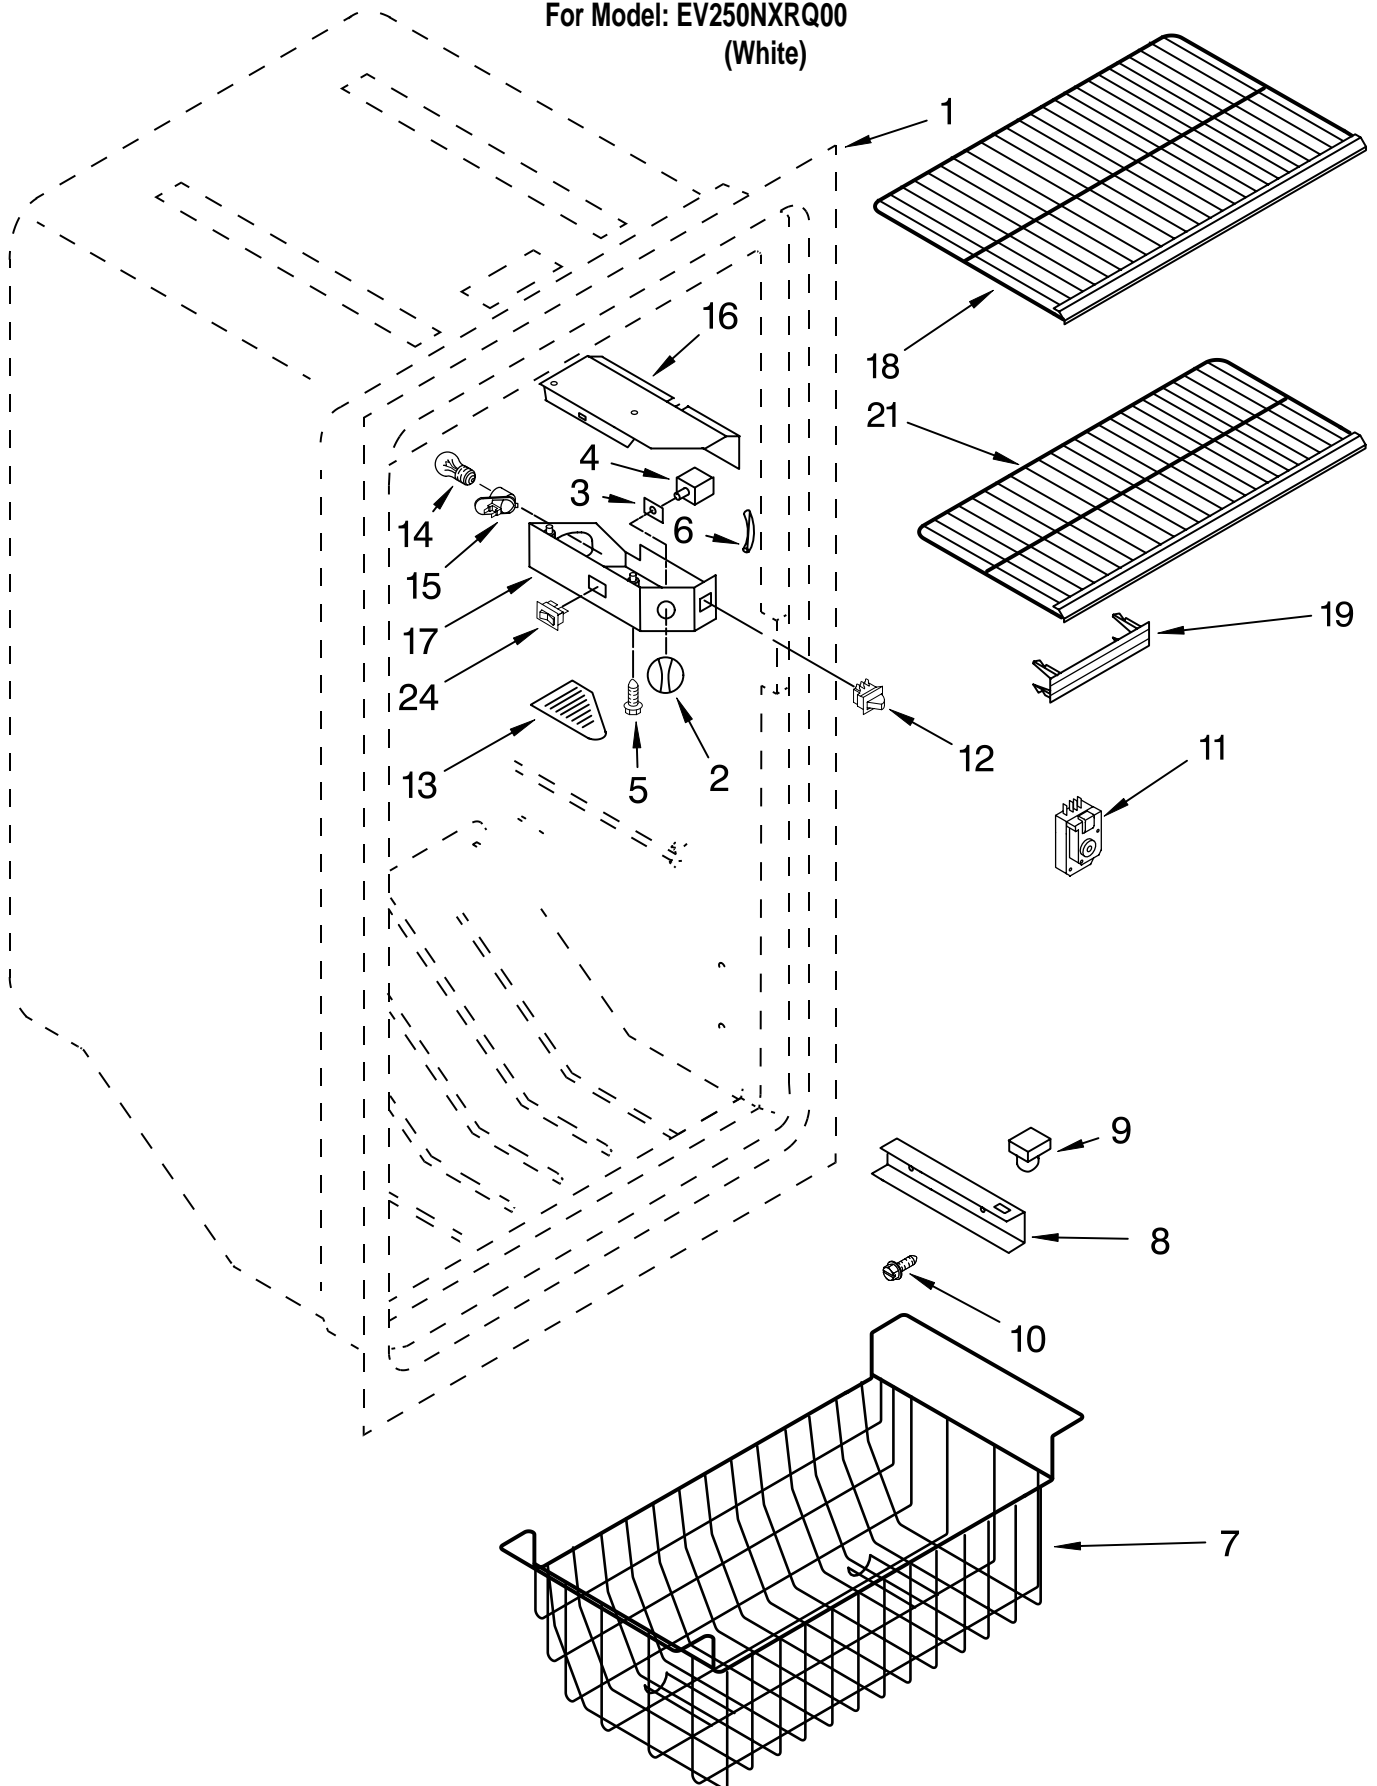

CABINET PARTS

For Model: EV250NXRQ00

(White)

VERTICAL FREEZER

FOR ORDERING INFORMATION REFER TO PARTS PRICE LIST

CABINET PARTS

For Model: EV250NXRQ00

(White)

Illus. No.	Part No.	DESCRIPTION
1		Literature Parts
	8210432	Owners Manual
	4390855	Energy Label/Tag
2	4390520	Washer, Door Spacer
3	4356803	Clip, Grille
4	8210272	Grille
5	4357243	Screw
6	4390489	Shim, Hinge
7	4390905	Power Light Assembly
8	4357121	Cover, Hinge
9	4390489	Shim, Bottom
10	8210222	Hinge, Top
11	8210238	Hinge, Bottom
13	4390866	Leg, Leveler
14	4356830	Screw
15	4357268	Grommet, Drain
16	8210375	Cord, Power
17		Cabinet (Not A Serviceable Part)
18	4356643	Clamp, Tube
19	4356583	Screw

LINER PARTS

For Model: EV250NXRQ00

(White)

FOR ORDERING INFORMATION REFER TO PARTS PRICE LIST

LINER PARTS

For Model: EV250NXRQ00

(White)

Illus. No.	Part No.	DESCRIPTION
1		Liner (Not A Serviceable Part)
2	8210348	Knob, Control
3	4357041	Control Plate
4	8210344	Thermostat
5	4357042	Screw
6	4356800	Tubing, Thermostat
7		Basket
	4390799	Upper Basket
	4390793	Lower Basket
8		Support, Basket
	4390819	Right
	4390820	Left
9	4390796	Stop, Basket
10		Screw, Support
	4390797	3/4"
	4390798	1 1/2"
11	4357124	Defrost Timer
12	4390513	Switch, Light
13	8210349	Lens, Light
14	4390465	Bulb, Light
15	8210350	Socket, Light
16	8210351	Shield, Light
17	8210377	Box, Control
18	4390850	Shelf, Upper Wire
19	4357295	Vent Plug (4)
21	8210369	Shelf, Lower Wire
24	8210370	Switch, Alarm (Illuminated)