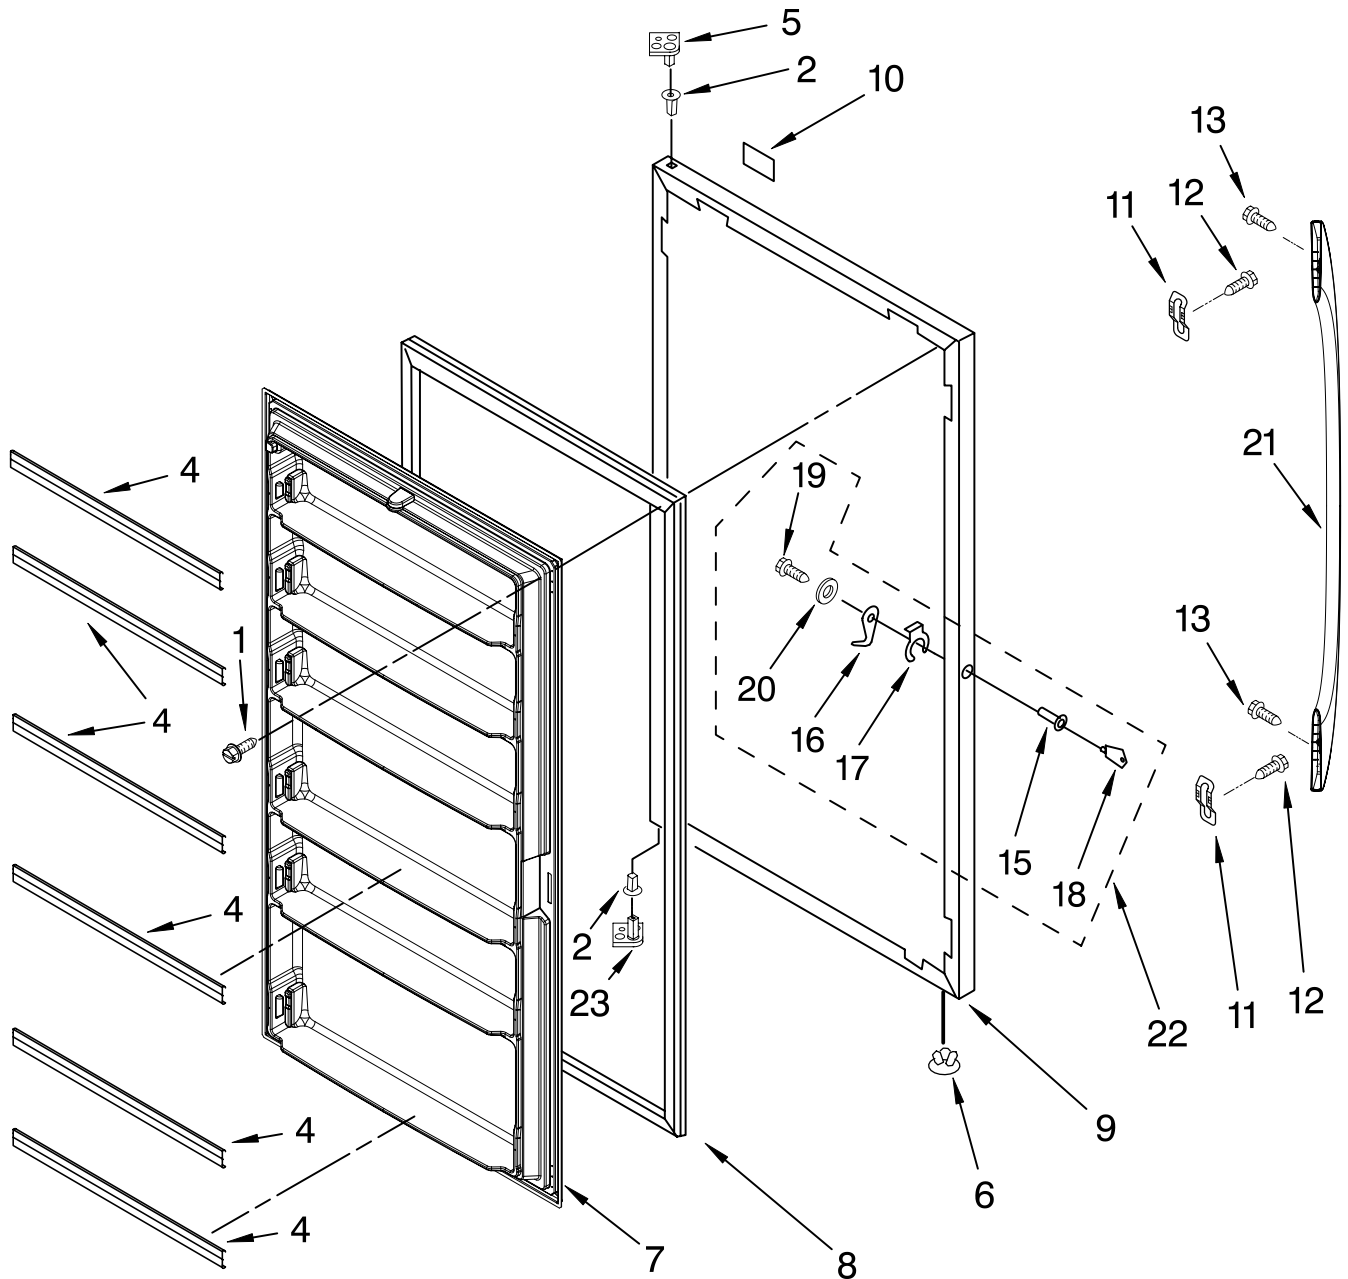

LINER PARTS

For Model: EV250NXRQ00

(White)

FOR ORDERING INFORMATION REFER TO PARTS PRICE LIST

LINER PARTS

For Model: EV250NXRQ00

(White)

Illus. No.	Part No.	DESCRIPTION
1		Liner (Not A Serviceable Part)
2	8210348	Knob, Control
3	4357041	Control Plate
4	8210344	Thermostat
5	4357042	Screw
6	4356800	Tubing, Thermostat
7		Basket
	4390799	Upper Basket
	4390793	Lower Basket
8		Support, Basket
	4390819	Right
	4390820	Left
9	4390796	Stop, Basket
10		Screw, Support
	4390797	3/4"
	4390798	1 1/2"
11	4357124	Defrost Timer
12	4390513	Switch, Light
13	8210349	Lens, Light
14	4390465	Bulb, Light
15	8210350	Socket, Light
16	8210351	Shield, Light
17	8210377	Box, Control
18	4390850	Shelf, Upper Wire
19	4357295	Vent Plug (4)
21	8210369	Shelf, Lower Wire
24	8210370	Switch, Alarm (Illuminated)

REFRIGERANT CHARGE

6.2 oz.
(R-134A)

FOR ORDERING INFORMATION REFER TO PARTS PRICE LIST

DOOR PARTS

For Model: EV250NXRQ00

(White)

Illus. No.	Part No.	DESCRIPTION
1	4357290	Screw Kit (50 pcs)
2	4390659	Bushing, Hinge
4	4390805	Rail, Door (6)
5	8210401	Stop, Door (Upper)
6	4357067	Vent Plug
7	8210371	Door, Interior
8	4390803	Gasket, Door

Illus. No.	Part No.	DESCRIPTION
9	8210366	Door, Exterior
10	4390670	Nameplate
11	2255411	Clip
12	489491	Screw
13	8533920	Screw
15	4356839	Lock, Body
16	4357289	Lock, Bolt
17	4356842	Spring Clip
18	4356840	Key