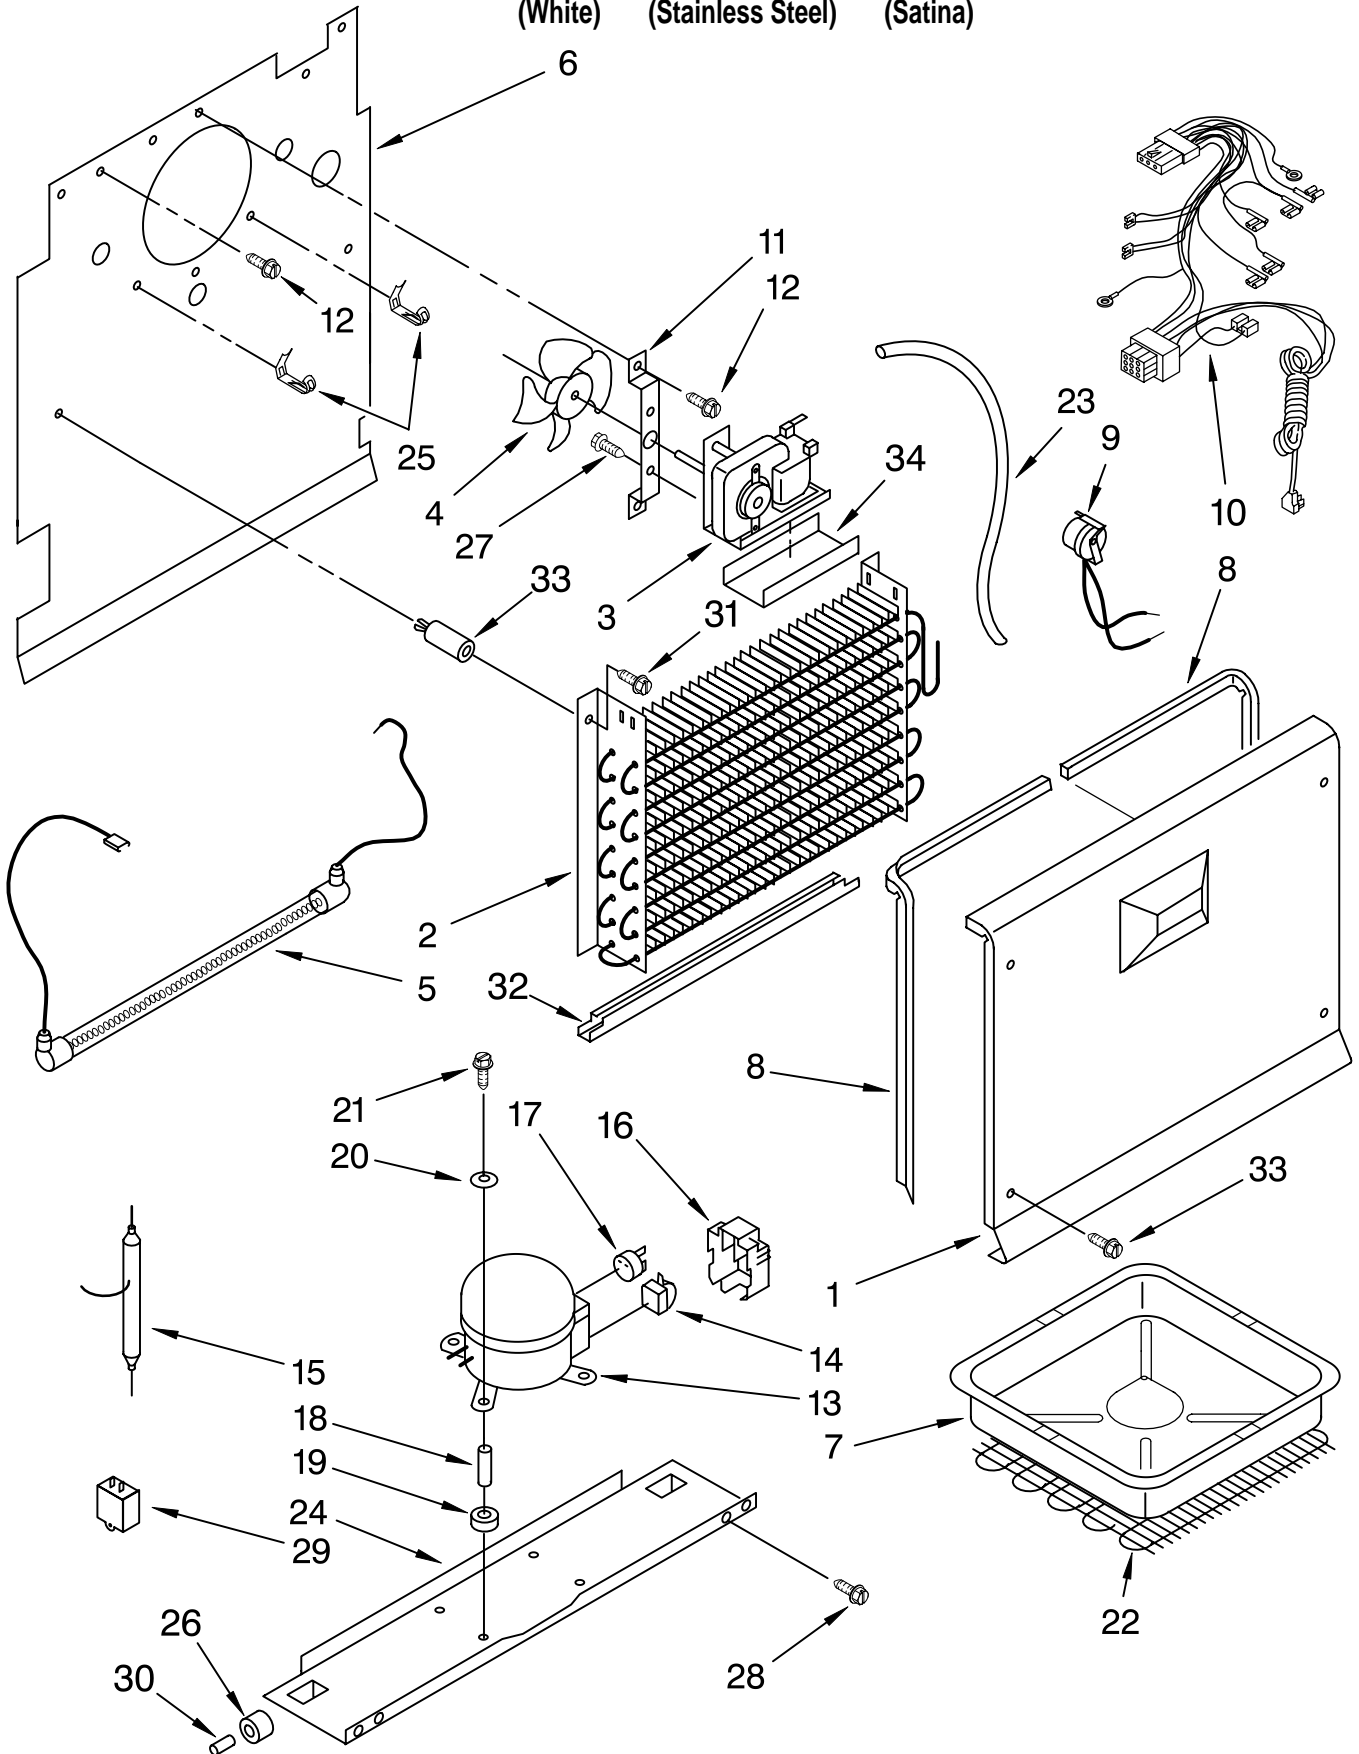

UNIT PARTS

For Models: EV187NYRQ04, EV187NYRS04, EV187NYRV04
(White) (Stainless Steel) (Satina)

FOR ORDERING INFORMATION REFER TO PARTS PRICE LIST

UNIT PARTS

For Models: EV187NYRQ04, EV187NYRS04, EV187NYRV04
(White) (Stainless Steel) (Satina)

<u>Illus. No.</u>	<u>Part No.</u>	<u>DESCRIPTION</u>
1	4390662	Cover, Evaporator
2	4357244	Evaporator
3	4357004	Motor, Fan
4	4356920	Blade, Fan
5	4356923	Heater, Defrost
6	4357123	Plate, Evaporator Mount
7	W10164623	Drain Pan
8		Gasket, Cover Evaporator
	4390663	Right
	4390664	Left
9	8210253	Bi-Metal Defrost
10	8210394	Harness, Wiring (With Power Cord)
11	4357129	Bracket, Motor
12	4356943	Screw, Motor
13	4356775	Compressor (Includes Items 14,16,17, & 19)
14	4356738	Relay
15	4357299	Drier
16	4356777	Cover
17	4356776	Overload
18	4356846	Sleeve
19	4356335	Compressor, Grommet
20	4356847	Washer
21	8210220	Screw, Compressor
22	8210248	Condenser
23	4357263	Heat, Exchanger
24	8210202	Pan, Compressor
25	4356952	Clip, Thermostat
26	4390754	Roller
27	4356970	Screw
28	4357277	Screw
29	4390674	Capacitor
30	4390755	Axle
31	4390821	Screw
32	4356924	Shield, Heater
33	4357020	Grommet
34	4357128	Shield, Motor

REFRIGERANT CHARGE

5.8 oz.
(R-134A)

FOR ORDERING INFORMATION REFER TO PARTS PRICE LIST