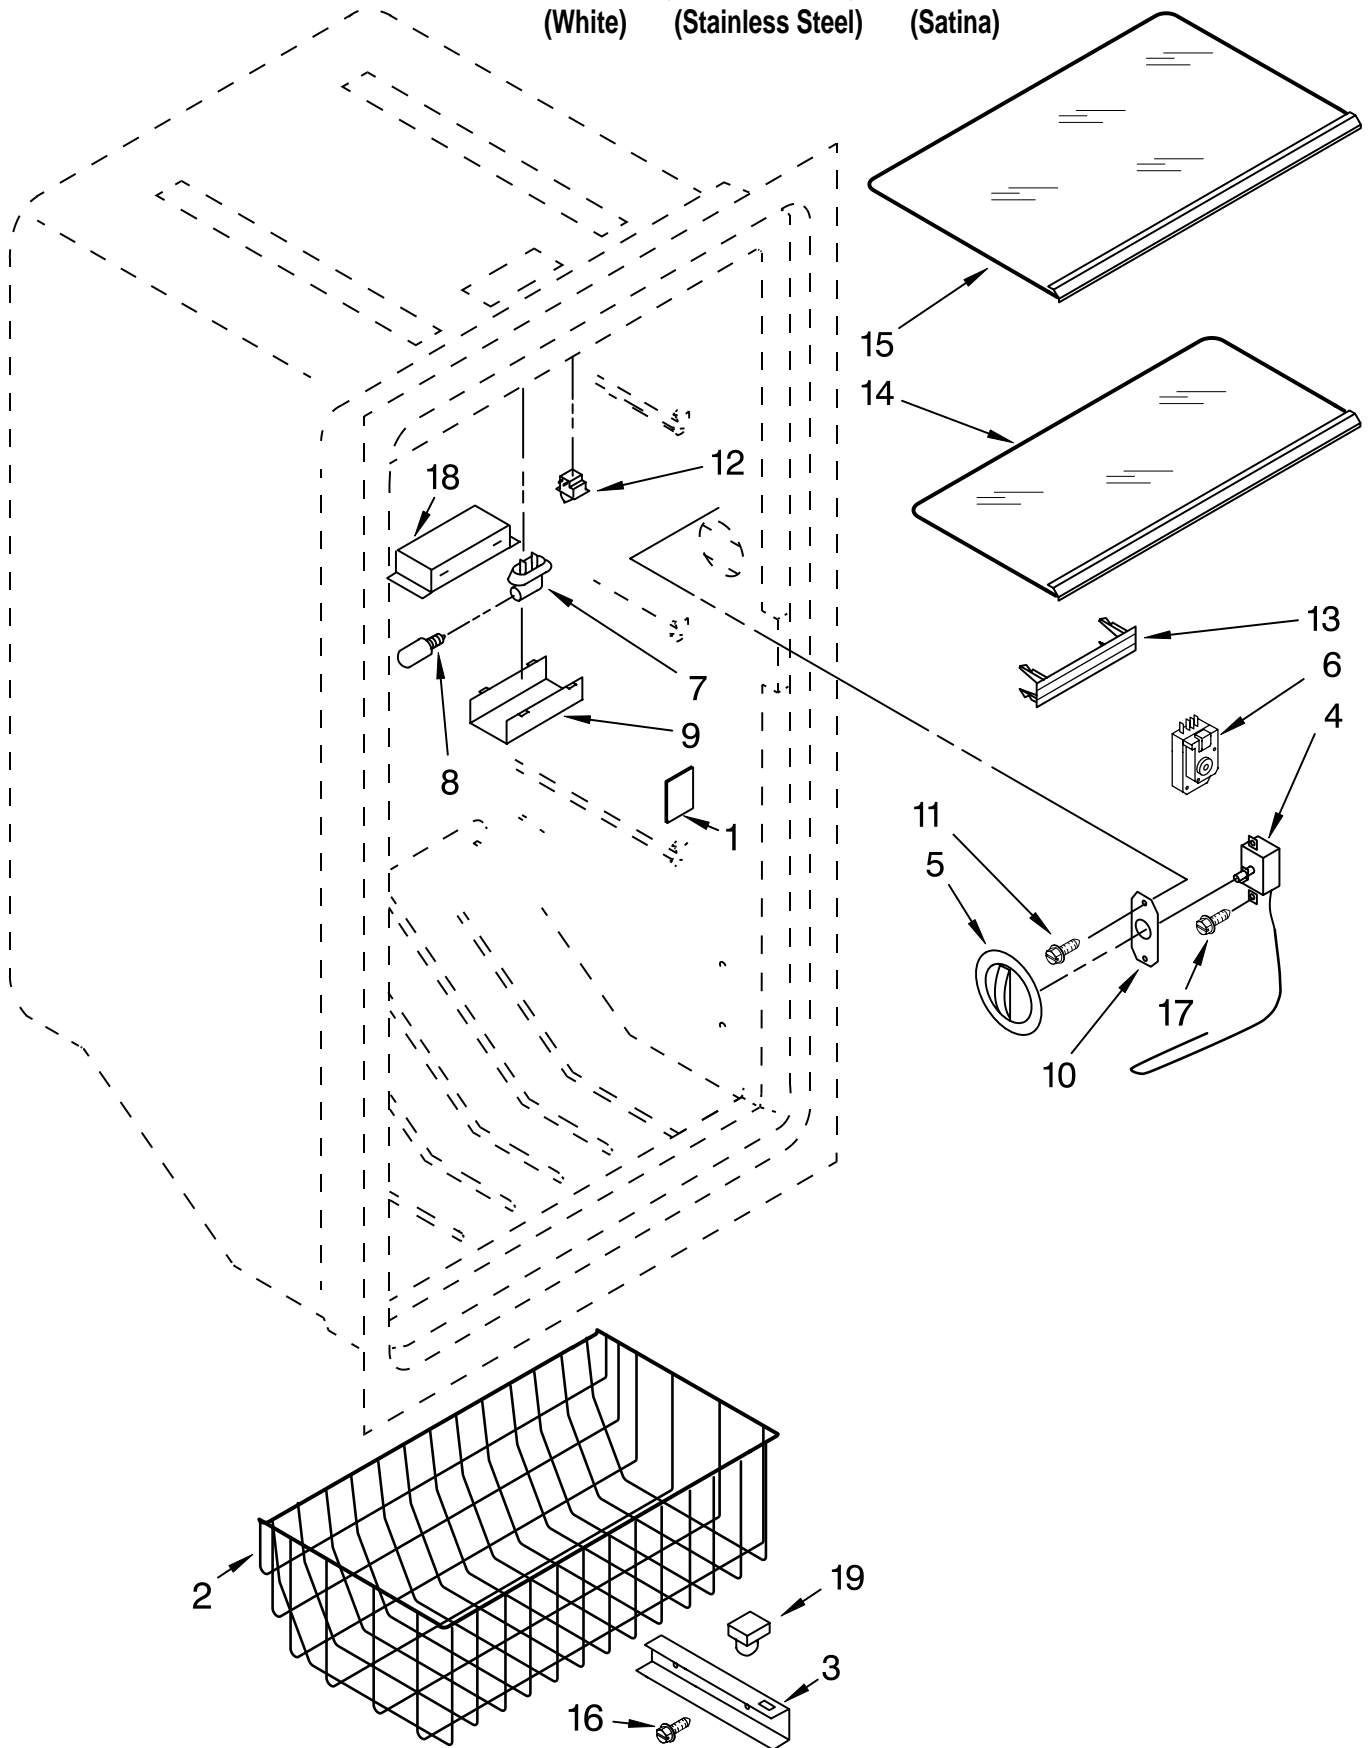

CABINET PARTS

For Models: EV187NYRQ04, EV187NYRS04, EV187NYRV04
(White) (Stainless Steel) (Satina)

VERTICAL FREEZER

FOR ORDERING INFORMATION REFER TO PARTS PRICE LIST

CABINET PARTS

For Models: EV187NYRQ04, EV187NYRS04, EV187NYRV04
(White) (Stainless Steel) (Satina)

Illus. No.	Part No.	DESCRIPTION
1		Literature Parts
	8210432	Owners Manual
	8210345	Energy Guide/Tag
2		Top Hinge
	8210222	White
	8210251	Black
3		Bottom Hinge
	8210223	White
	8210235	Black
4		Grille
	8210290	White
	8210294	Black
		(Includes 6 & 7)
5		Hinge Cover
	4357279	White
	4390763	Black
6	4356803	Clip, Grille
7	4357243	Screw
8	4390520	Washer
9	4390489	Shim Bottom
10		Filler, Corner
	8210227	White
	8210228	Black
11	W10164544	Grommet, Drain
12	4390866	Leg, Leveller
	W10177675	White
	W10177676	Black
13	4357277	Screw
14	4356830	Screw
15	4390489	Shim, Hinge
16		Cabinet (Not A Serviceable Part)
17	8210265	Bracket, Roller
18	4390755	Axle
19	4390754	Roller, Front

FOR ORDERING INFORMATION REFER TO PARTS PRICE LIST

LINER PARTS

For Models: EV187NYRQ04, EV187NYRS04, EV187NYRV04
(White) (Stainless Steel) (Satina)

FOR ORDERING INFORMATION REFER TO PARTS PRICE LIST

LINER PARTS

For Models: EV187NYRQ04, EV187NYRS04, EV187NYRV04
(White) (Stainless Steel) (Satina)

Illus. No.	Part No.	DESCRIPTION
1	4390649	Cover, Icemaker Hole
2	4390818	Basket, Middle
3		Rail, Basket
	4390819	Right
	4390820	Left
4	8210311	Thermostat
5	4390619	Knob, Thermostat
6	4357124	Timer, Defrost
7	8210350	Socket, Lamp
8	4390465	Bulb
9	4390743	Shield, Light
10	4357041	Plate, Thermostat
11	4357043	Screw
12	4390513	Light, Switch
13	4357295	Vent Plug
14	4390817	Shelf, Middle
15	4390816	Shelf, Top
16		Screw
	4390821	5/8"
	4390822	1 1/2"
17	4357043	Screw
18	W10135693	Bracket, Light
19	4390823	Stop, Basket