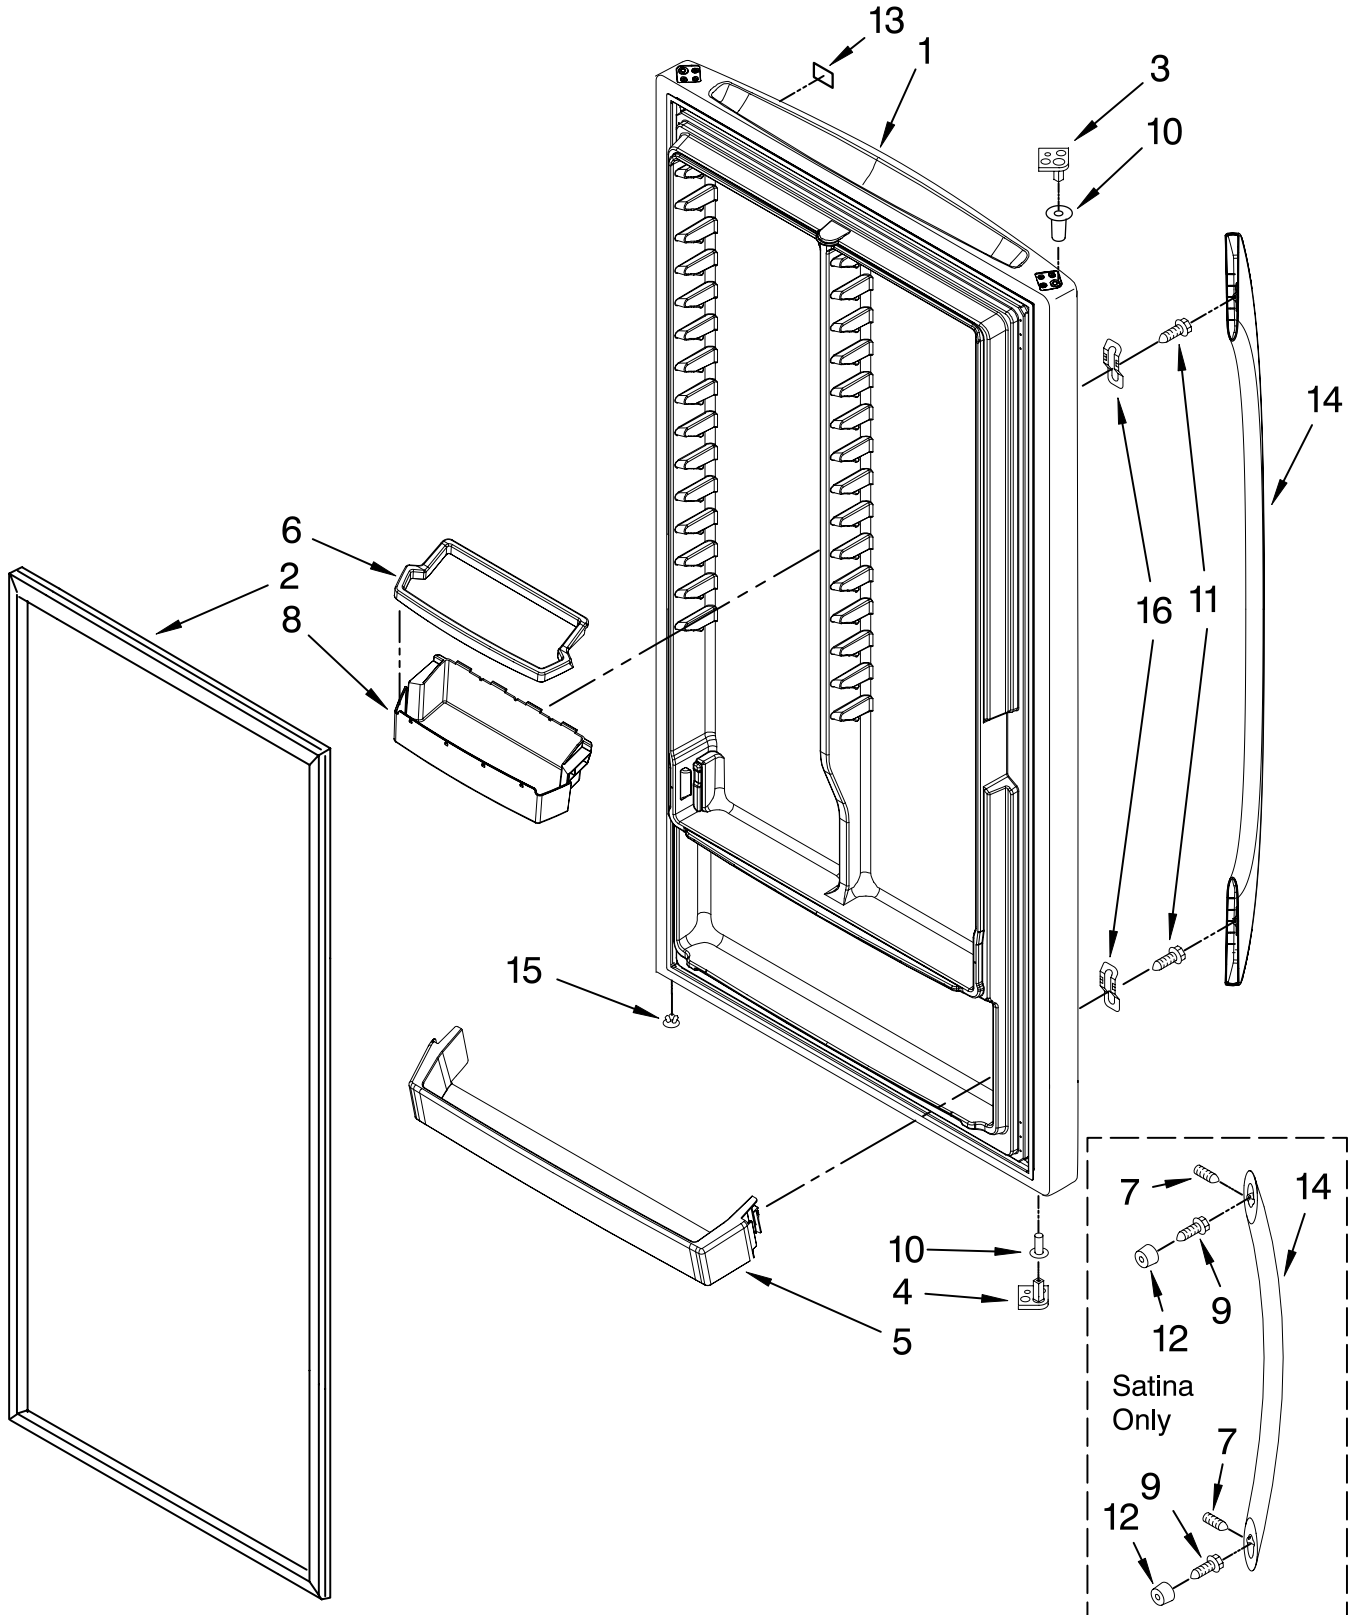

DOOR PARTS

For Models: EV187NYRQ04, EV187NYRS04, EV187NYRV04
(White) (Stainless Steel) (Satina)

FOR ORDERING INFORMATION REFER TO PARTS PRICE LIST

DOOR PARTS

For Models: EV187NYRQ04, EV187NYRS04, EV187NYRV04
(White) (Stainless Steel) (Satina)

Illus. No.	Part No.	DESCRIPTION
1		Door Assembly (Includes Interior Door Liner)
	8210360	White
	8210367	Stainless Steel
	8210368	Satina
2		Gasket
	8210339	White
	8210343	Black
3		Stop, Door (Top)
	8210401	White
	8210402	Black
4		Stop, Door (Bottom)
	8210400	Natural
5	8210379	Rail, Door (1) (Lower)
6	8210383	Cover, Bin
7	8533976	Screw, Set
8	W10179592	Bin, Door (6)
9	488208	Screw
10		Bushing
	4390731	White
	4390869	Black
11	489491	Screw
12	2219698	Stud, Handle
13		Nameplate
	4390656	White
	4390758	Black
14		Handle
	2313345W	White
	2313345B	Black
	2317777S	Brushed Aluminum (Includes Item 8)
15	4357067	Vent Plug
16	2255411	Clip, Handle