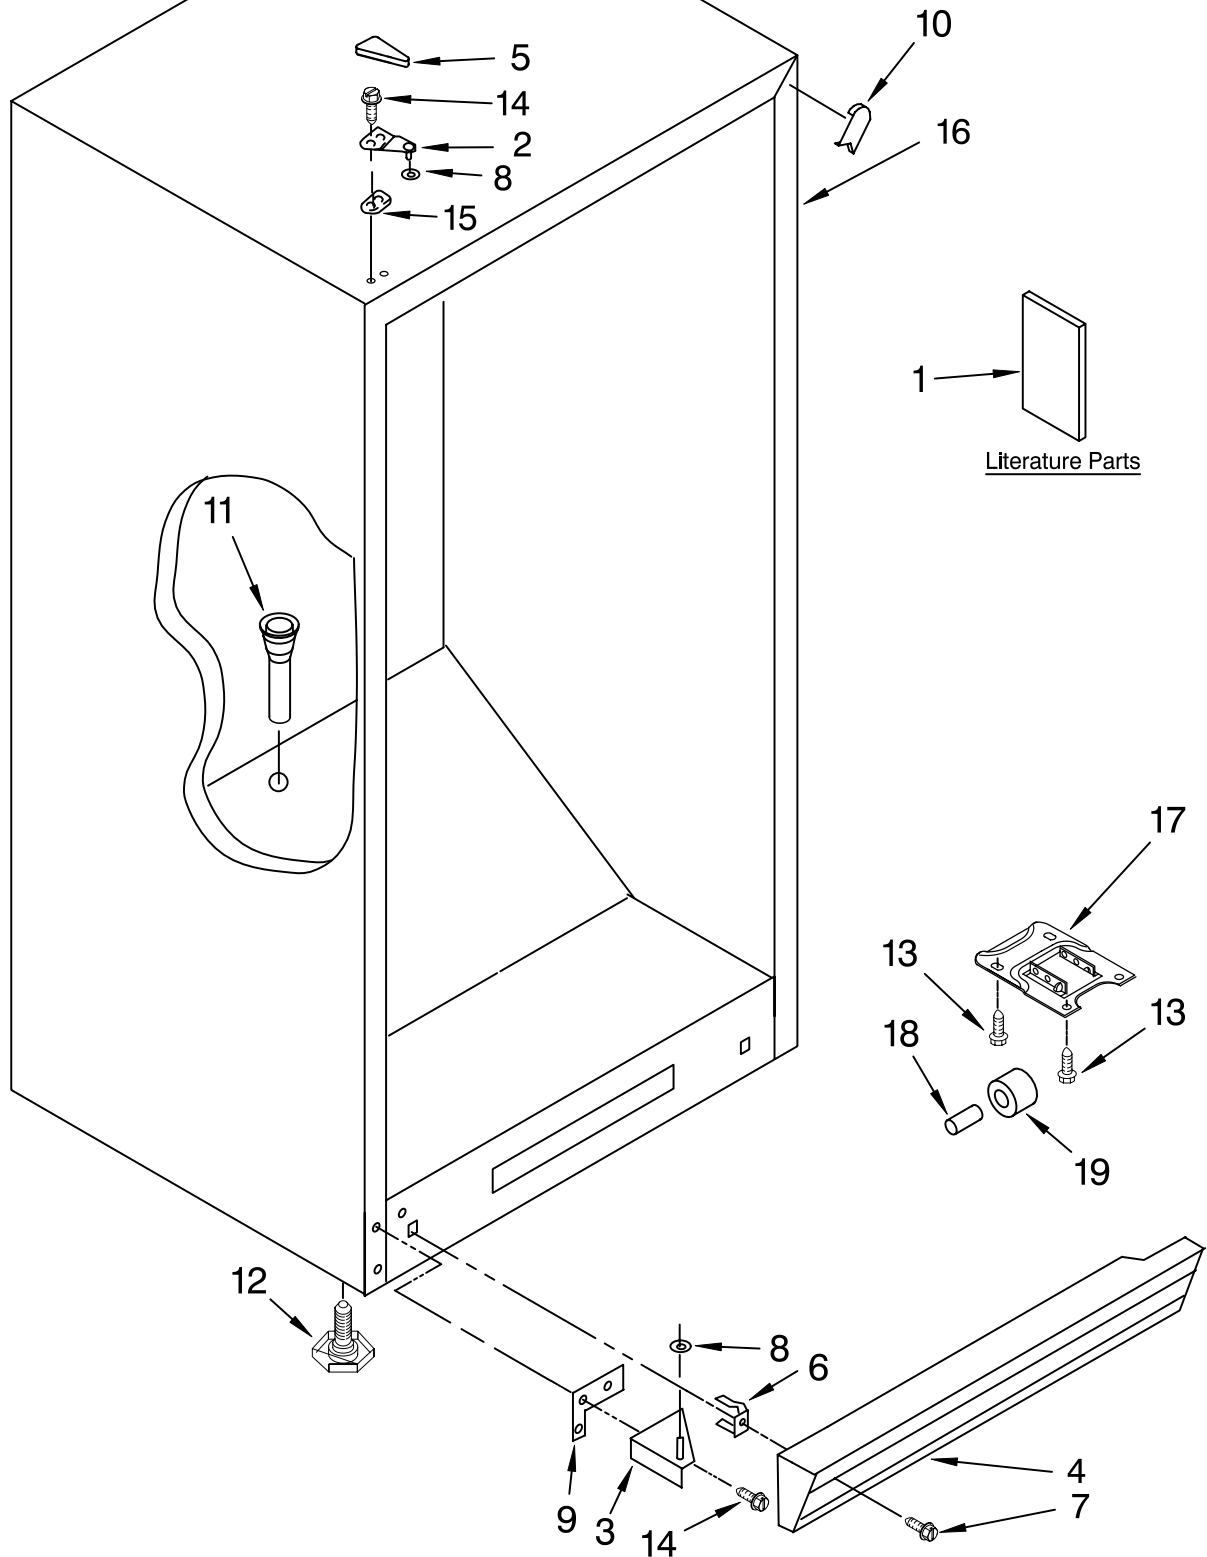

CABINET PARTS

For Models: EV187NYRQ04, EV187NYRS04, EV187NYRV04
(White) (Stainless Steel) (Satina)

VERTICAL FREEZER

FOR ORDERING INFORMATION REFER TO PARTS PRICE LIST

CABINET PARTS

For Models: EV187NYRQ04, EV187NYRS04, EV187NYRV04
(White) (Stainless Steel) (Satina)

Illus. No.	Part No.	DESCRIPTION
1		Literature Parts
	8210432	Owners Manual
	8210345	Energy Guide/Tag
2		Top Hinge
	8210222	White
	8210251	Black
3		Bottom Hinge
	8210223	White
	8210235	Black
4		Grille
	8210290	White
	8210294	Black
		(Includes 6 & 7)
5		Hinge Cover
	4357279	White
	4390763	Black
6	4356803	Clip, Grille
7	4357243	Screw
8	4390520	Washer
9	4390489	Shim Bottom
10		Filler, Corner
	8210227	White
	8210228	Black
11	W10164544	Grommet, Drain
12	4390866	Leg, Leveller
	W10177675	White
	W10177676	Black
13	4357277	Screw
14	4356830	Screw
15	4390489	Shim, Hinge
16		Cabinet (Not A Serviceable Part)
17	8210265	Bracket, Roller
18	4390755	Axle
19	4390754	Roller, Front

For Models: EV187NYRQ04, EV187NYRS04, EV187NYRV04
(White) (Stainless Steel) (Satina)

Illus. No.	Part No.	DESCRIPTION
1	4390649	Cover, Icemaker Hole
2	4390818	Basket, Middle
3		Rail, Basket
	4390819	Right
	4390820	Left
4	8210311	Thermostat
5	4390619	Knob, Thermostat
6	4357124	Timer, Defrost
7	8210350	Socket, Lamp
8	4390465	Bulb
9	4390743	Shield, Light
10	4357041	Plate, Thermostat
11	4357043	Screw
12	4390513	Light, Switch
13	4357295	Vent Plug
14	4390817	Shelf, Middle
15	4390816	Shelf, Top
16		Screw
	4390821	5/8"
	4390822	1 1/2"
17	4357043	Screw
18	W10135693	Bracket, Light
19	4390823	Stop, Basket