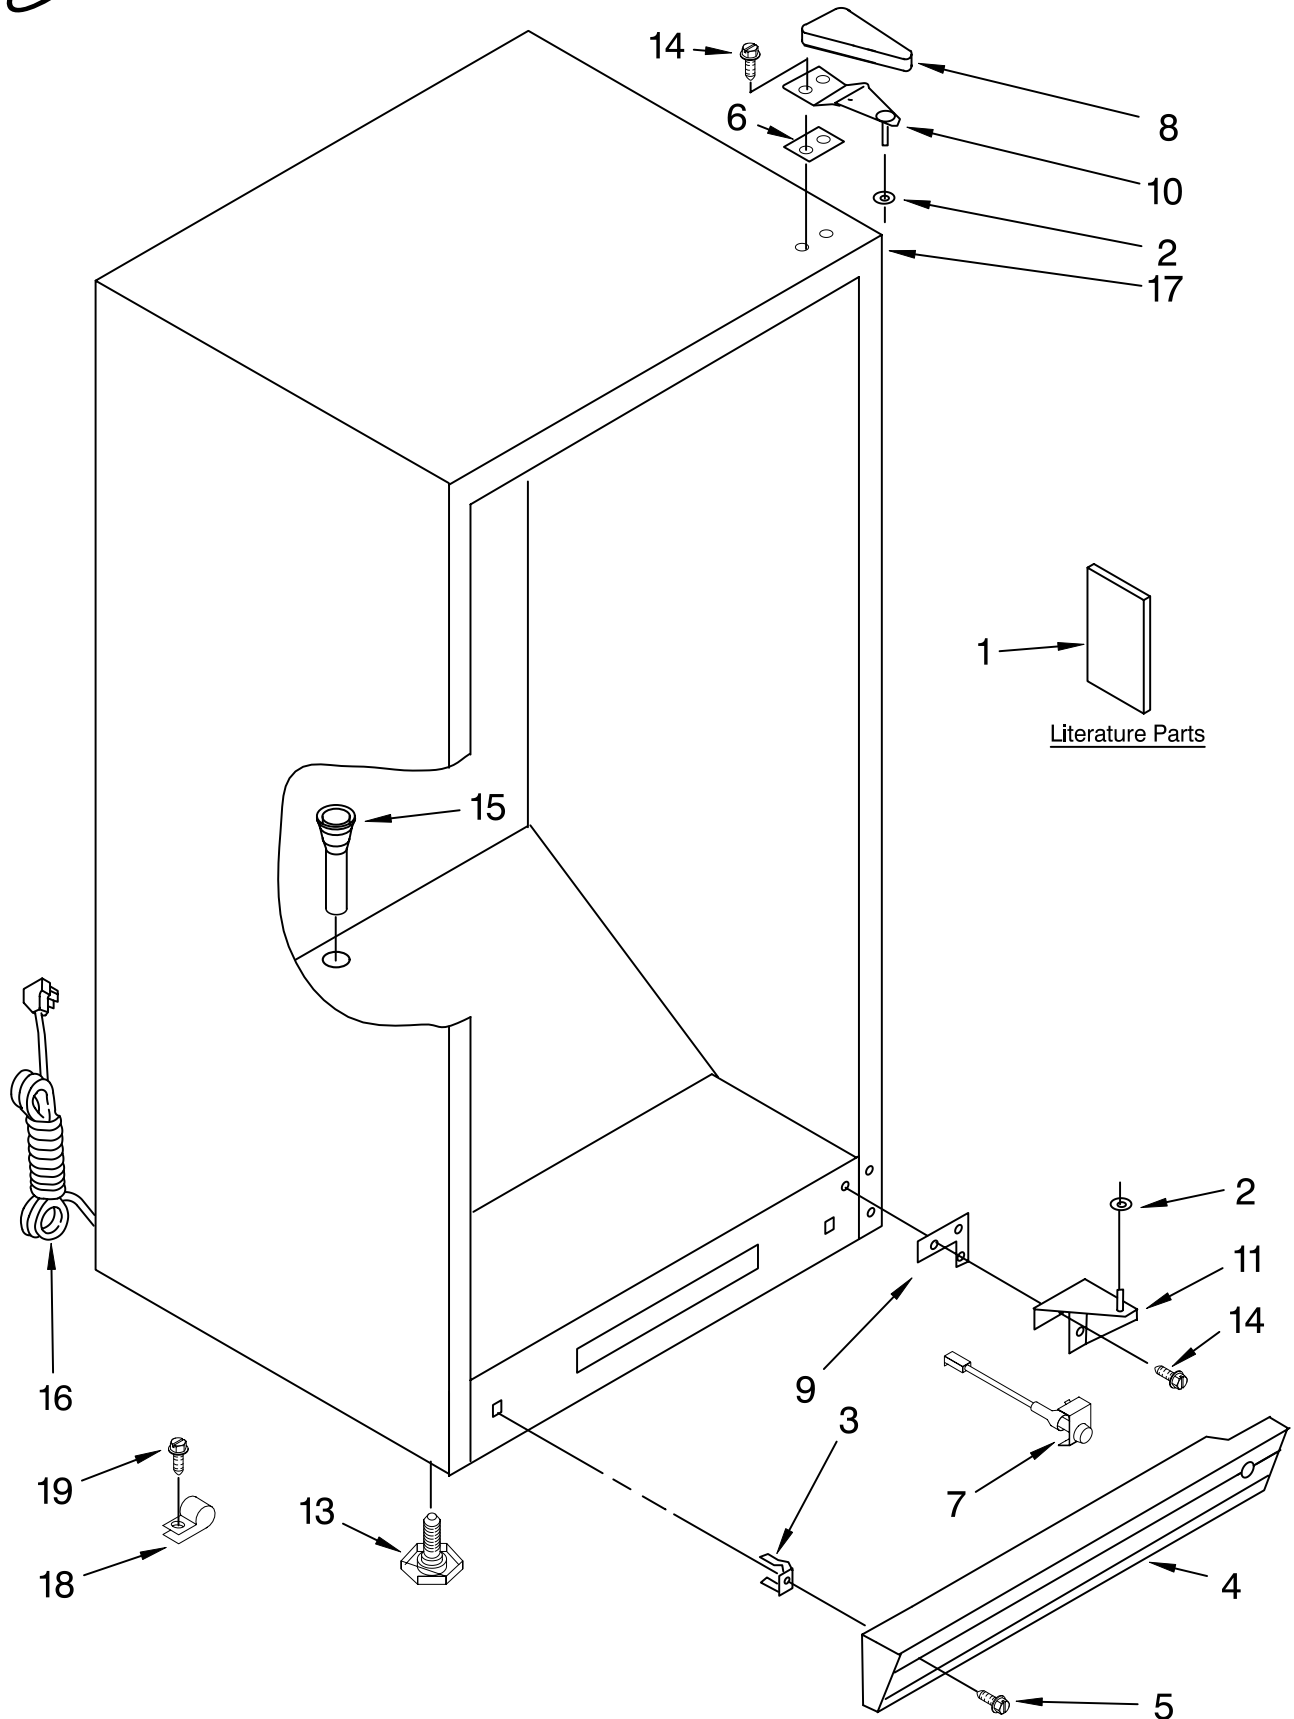

CABINET PARTS

For Model: EV161NZRQ04

(White)

VERTICAL FREEZER

FOR ORDERING INFORMATION REFER TO PARTS PRICE LIST

CABINET PARTS

For Model: EV161NZRQ04

(White)

Illus. No.	Part No.	DESCRIPTION
1		Literature Parts
	8210432	Owners Manual
	8210429	Energy Label/Tag
2	4390520	Washer, Door Spacer
3	4356803	Clip, Grille
4	8210293	Grille
5	4357243	Screw
6	4390489	Shim, Hinge
7	4390905	Power Light Assembly
8	4357279	Cover, Hinge
9	4390489	Shim, Bottom
10	8210222	Hinge, Top
11	8210238	Hinge, Bottom
13	4390866	Leg, Leveler
14	4356830	Screw
15	W10164544	Grommet, Drain
16	8210375	Cord, Power
17		Cabinet (Not A Serviceable Part)
18	4356643	Clamp, Tube
19	4356583	Screw

LINER PARTS

For Model: EV161NZRQ04

(White)

FOR ORDERING INFORMATION REFER TO PARTS PRICE LIST

LINER PARTS

For Model: EV161NZRQ04

(White)

Illus.	Part	DESCRIPTION
No.	No.	
1		Liner (Not A Serviceable Part)
2	8210348	Knob, Control
4	8210344	Thermostat
5	4357042	Screw
6	4356800	Tubing, Thermostat
7	4390621	Basket, Wire
8	4357124	Timer, Defrost
9	4390513	Switch, Light
10	8210349	Lens, Light
11	4390465	Bulb, Light
12	8210350	Socket, Light
13	8210351	Shield, Light
14	8210377	Box, Control
15	8210346	Shelf, Upper Wire
16	4357295	Vent Plug (4)
17	8210347	Shelf, Lower Wire
18	8210370	Switch, Alarm (Illuminated)

FOR ORDERING INFORMATION REFER TO PARTS PRICE LIST

UNIT PARTS

For Model: EV161NZRQ04
(White)

FOR ORDERING INFORMATION REFER TO PARTS PRICE LIST

UNIT PARTS

For Model: EV161NZRQ04
(White)

Illus. No.	Part No.	DESCRIPTION
1	W10189623	Cover, Evaporator
2	4357244	Evaporator
3	4390914	Motor, Fan
4	4390912	Blade, Fan
5	4390913	Heater, Defrost
6	W10164624	Shield, Heater
7	W10164623	Pan, Drain
8		Gasket, Cover Evaporator
	4390663	Right
	4390664	Left
9	8210253	Bi-Metal Defrost
10	4390708	Box, Control
11	4357129	Bracket, Motor
12	4356943	Screw, Motor
13	4357110	Screw (4)