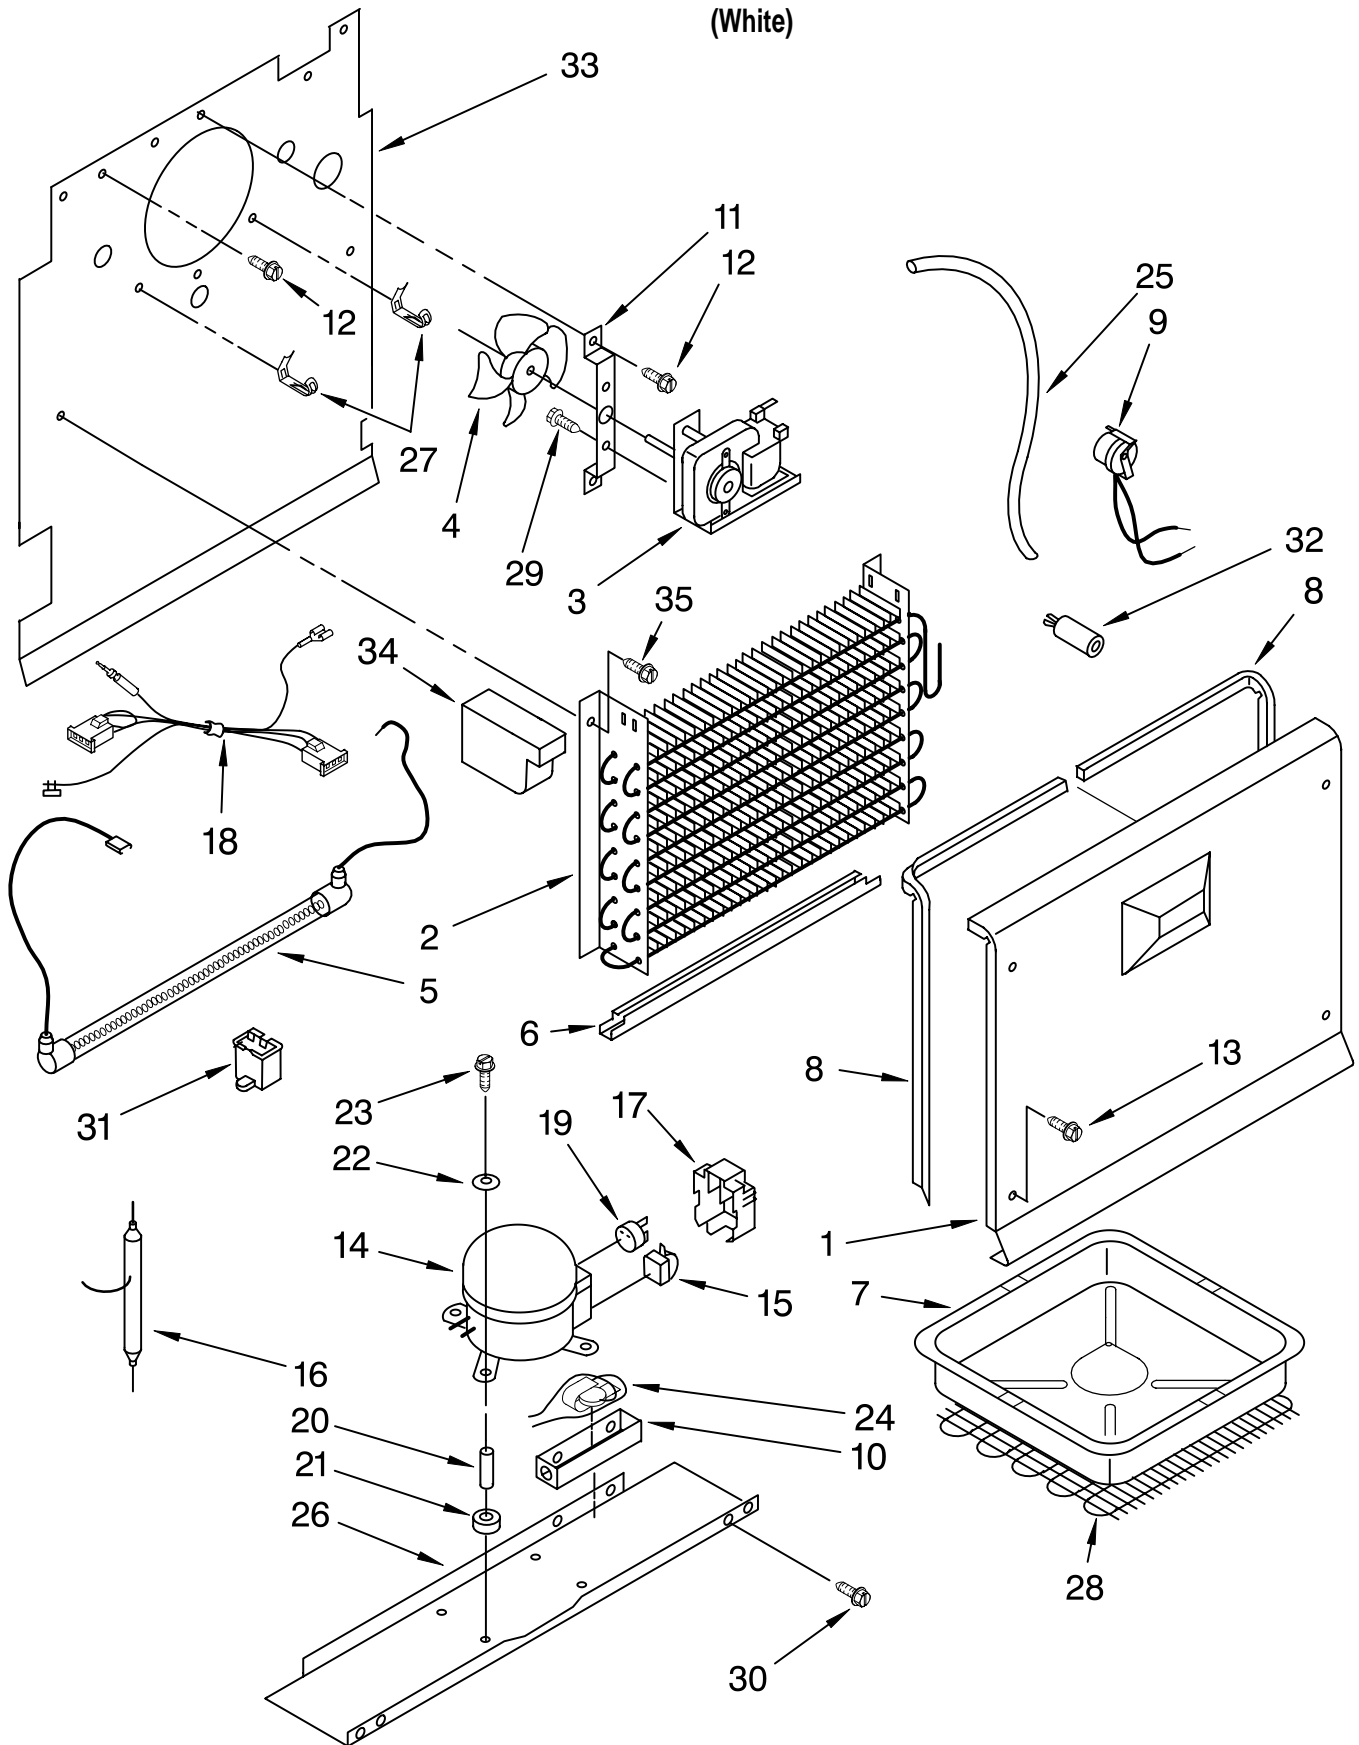

Illus. No.	Part No.	DESCRIPTION
1		Literature Parts
	8210432	Owners Manual
	8210429	Energy Label/Tag
2	4390520	Washer, Door Spacer
3	4356803	Clip, Grille
4	8210293	Grille
5	4357243	Screw
6	4390489	Shim, Hinge
7	4390905	Power Light Assembly
8	4357279	Cover, Hinge
9	4390489	Shim, Bottom
10	8210222	Hinge, Top
11	8210238	Hinge, Bottom
13	4390866	Leg, Leveler
14	4356830	Screw
15	W10164544	Grommet, Drain
16	8210375	Cord, Power
17		Cabinet (Not A Serviceable Part)
18	4356643	Clamp, Tube
19	4356583	Screw

LINER PARTS

For Model: EV161NZRQ04

(White)

FOR ORDERING INFORMATION REFER TO PARTS PRICE LIST

LINER PARTS

For Model: EV161NZRQ04

(White)

Illus.	Part	DESCRIPTION
No.	No.	
1		Liner (Not A Serviceable Part)
2	8210348	Knob, Control
4	8210344	Thermostat
5	4357042	Screw
6	4356800	Tubing, Thermostat
7	4390621	Basket, Wire
8	4357124	Timer, Defrost
9	4390513	Switch, Light
10	8210349	Lens, Light
11	4390465	Bulb, Light
12	8210350	Socket, Light
13	8210351	Shield, Light
14	8210377	Box, Control
15	8210346	Shelf, Upper Wire
16	4357295	Vent Plug (4)
17	8210347	Shelf, Lower Wire
18	8210370	Switch, Alarm (Illuminated)

FOR ORDERING INFORMATION REFER TO PARTS PRICE LIST

UNIT PARTS

For Model: EV161NZRQ04
(White)

FOR ORDERING INFORMATION REFER TO PARTS PRICE LIST

UNIT PARTS

For Model: EV161NZRQ04
(White)

Illus. No.	Part No.	DESCRIPTION
1	W10189623	Cover, Evaporator
2	4357244	Evaporator
3	4390914	Motor, Fan
4	4390912	Blade, Fan
5	4390913	Heater, Defrost
6	W10164624	Shield, Heater
7	W10164623	Pan, Drain
8		Gasket, Cover Evaporator
	4390663	Right
	4390664	Left
9	8210253	Bi-Metal Defrost
10	4390708	Box, Control
11	4357129	Bracket, Motor
12	4356943	Screw, Motor
13	4357110	Screw (4)