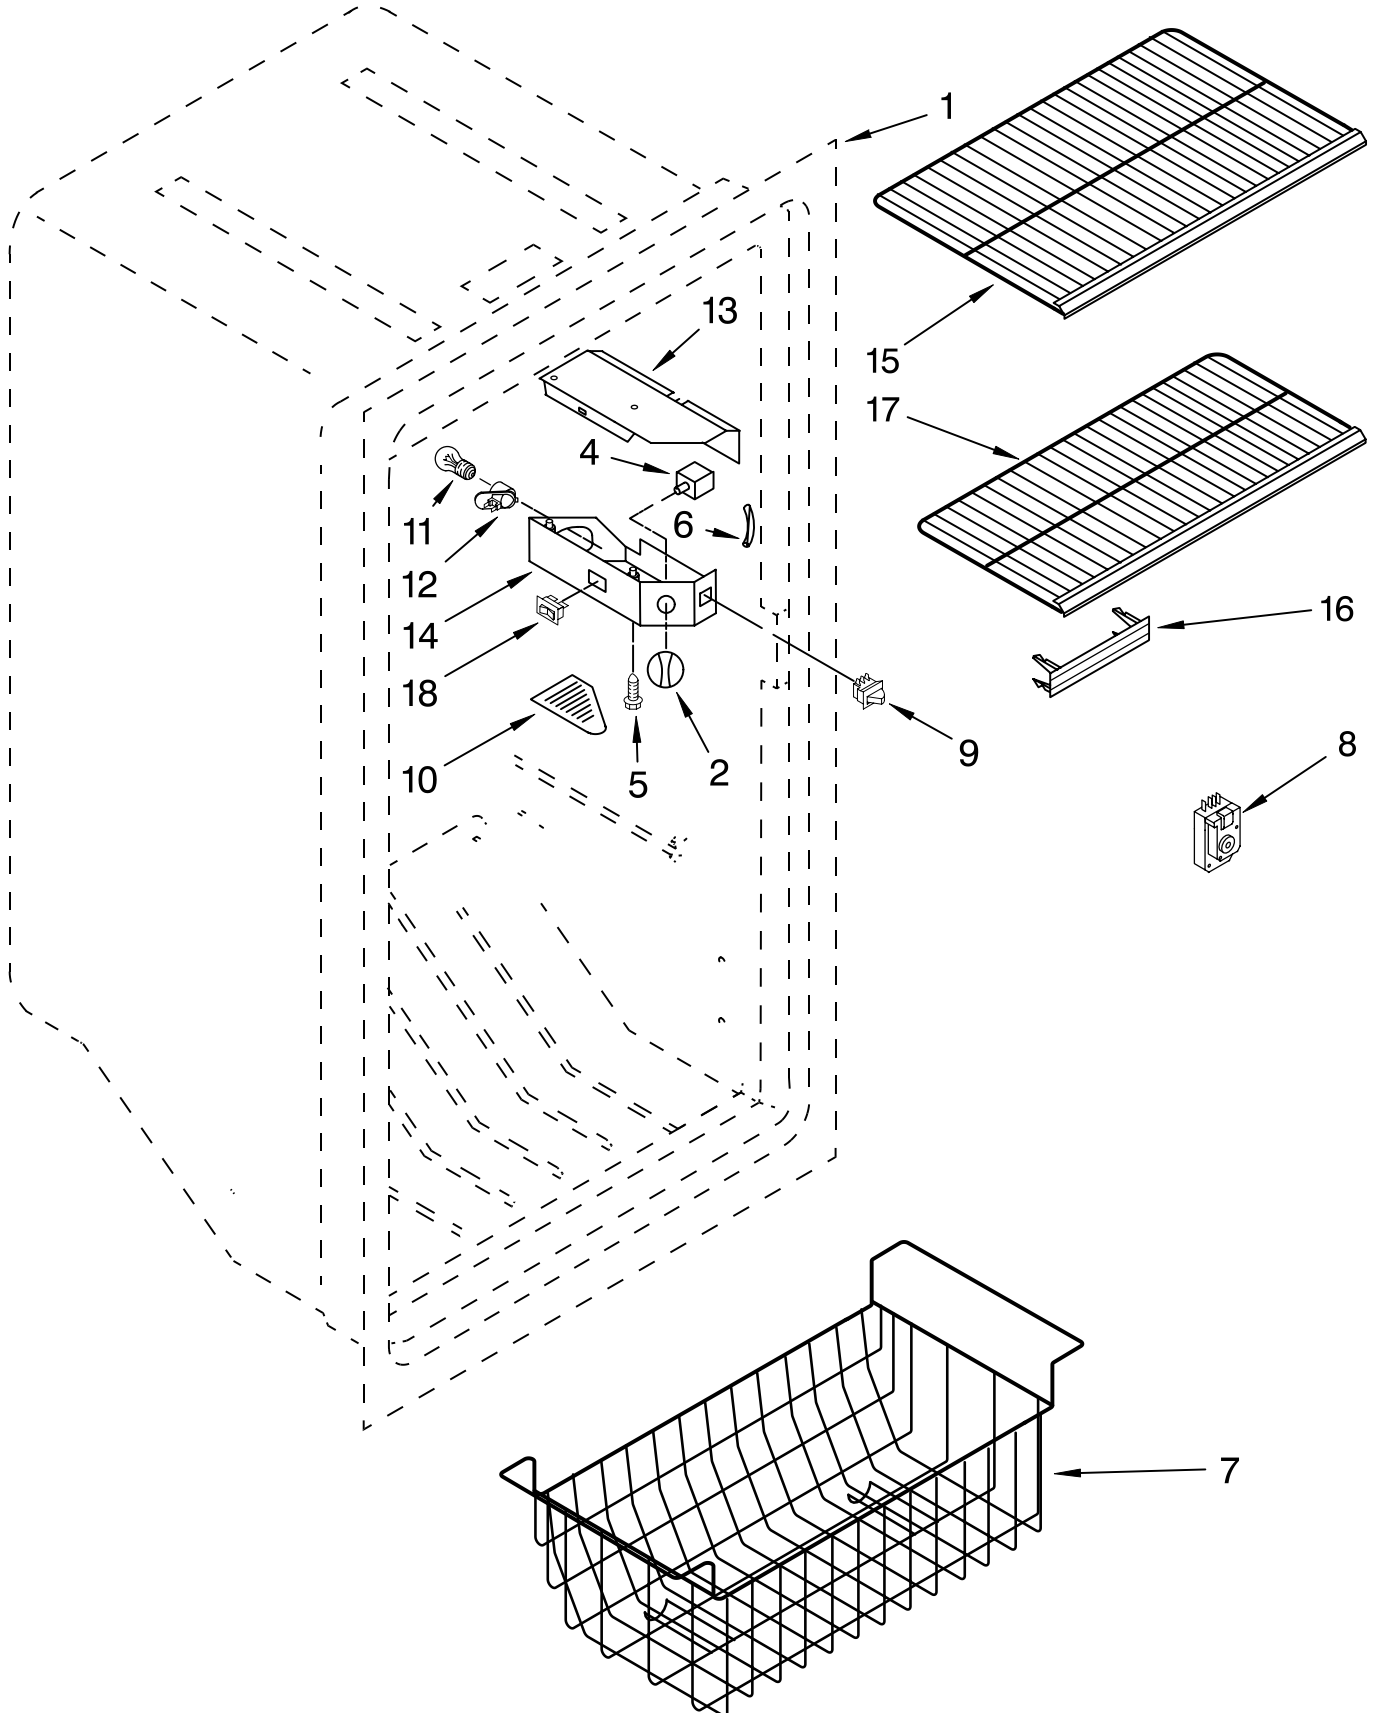

CABINET PARTS

For Model: EV161NZRQ04

(White)

VERTICAL FREEZER

FOR ORDERING INFORMATION REFER TO PARTS PRICE LIST

CABINET PARTS

For Model: EV161NZRQ04

(White)

Illus. No.	Part No.	DESCRIPTION
1		Literature Parts
	8210432	Owners Manual
	8210429	Energy Label/Tag
2	4390520	Washer, Door Spacer
3	4356803	Clip, Grille
4	8210293	Grille
5	4357243	Screw
6	4390489	Shim, Hinge
7	4390905	Power Light Assembly
8	4357279	Cover, Hinge
9	4390489	Shim, Bottom
10	8210222	Hinge, Top
11	8210238	Hinge, Bottom
13	4390866	Leg, Leveler
14	4356830	Screw
15	W10164544	Grommet, Drain
16	8210375	Cord, Power
17		Cabinet (Not A Serviceable Part)
18	4356643	Clamp, Tube
19	4356583	Screw

LINER PARTS

For Model: EV161NZRQ04

(White)

FOR ORDERING INFORMATION REFER TO PARTS PRICE LIST

LINER PARTS

For Model: EV161NZRQ04

(White)

Illus.	Part	DESCRIPTION
No.	No.	
1		Liner (Not A Serviceable Part)
2	8210348	Knob, Control
4	8210344	Thermostat
5	4357042	Screw
6	4356800	Tubing, Thermostat
7	4390621	Basket, Wire
8	4357124	Timer, Defrost
9	4390513	Switch, Light
10	8210349	Lens, Light
11	4390465	Bulb, Light
12	8210350	Socket, Light
13	8210351	Shield, Light
14	8210377	Box, Control
15	8210346	Shelf, Upper Wire
16	4357295	Vent Plug (4)
17	8210347	Shelf, Lower Wire
18	8210370	Switch, Alarm (Illuminated)

FOR ORDERING INFORMATION REFER TO PARTS PRICE LIST

UNIT PARTS

For Model: EV161NZRQ04
(White)

FOR ORDERING INFORMATION REFER TO PARTS PRICE LIST

UNIT PARTS

For Model: EV161NZRQ04
(White)

Illus. No.	Part No.	DESCRIPTION
1	W10189623	Cover, Evaporator
2	4357244	Evaporator
3	4390914	Motor, Fan
4	4390912	Blade, Fan
5	4390913	Heater, Defrost
6	W10164624	Shield, Heater
7	W10164623	Pan, Drain
8		Gasket, Cover Evaporator
	4390663	Right
	4390664	Left
9	8210253	Bi-Metal Defrost
10	4390708	Box, Control
11	4357129	Bracket, Motor
12	4356943	Screw, Motor
13	4357110	Screw (4)