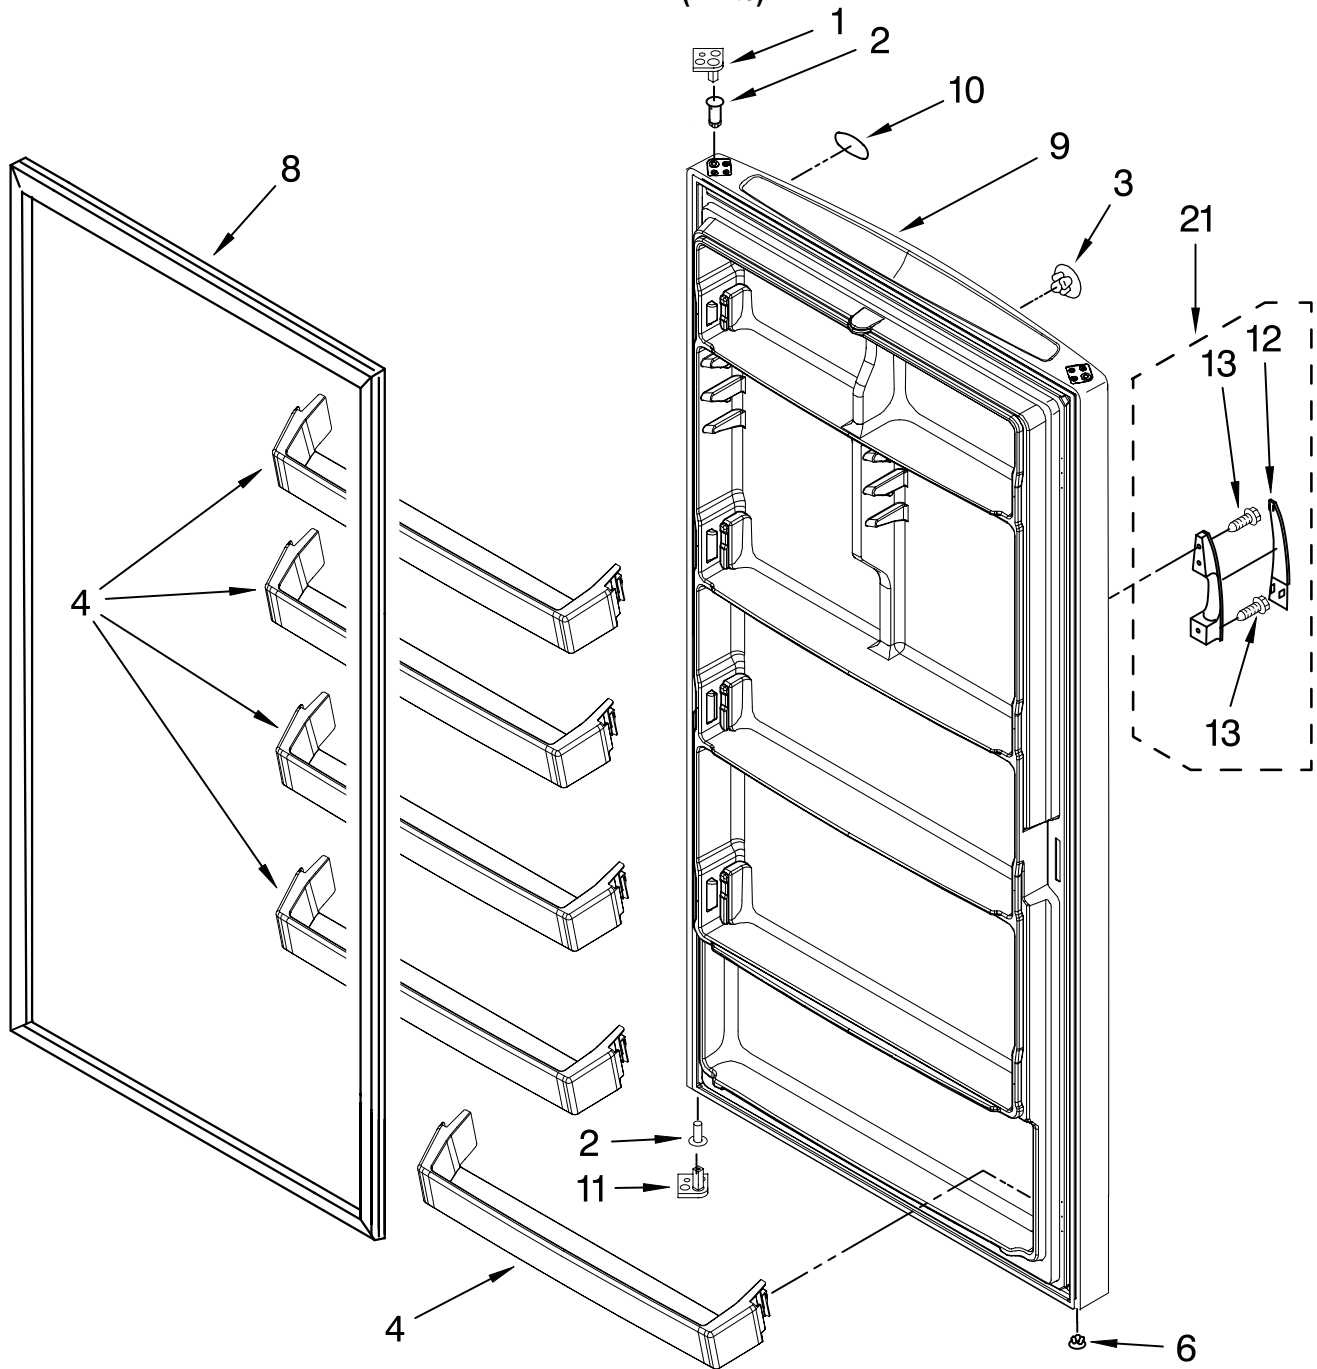

DOOR PARTS

For Model: EV161FZRQ02

(White)

Illus. No.	Part No.	DESCRIPTION
1		Stop, Door (Top)
	8210401	White
2	4390659	Hinge, Bushing
3	4390596	Plug-Handle
4	8210385	Rail, Door (5)
6	4357067	Vent Plug

Illus. No.	Part No.	DESCRIPTION
8	8210340	Gasket, Door
9	8210363	Door Assembly (Includes Interior Liner)
10	4390656	Nameplate
11		Stop, Door (Bottom)
	8210400	Natural

Illus. No.	Part No.	DESCRIPTION
12	4390668	Insert, Handle
13	4390669	Screw
21	4390667	Handle Assembly (Includes Items 12 & 13)

FOR ORDERING INFORMATION REFER TO PARTS PRICE LIST