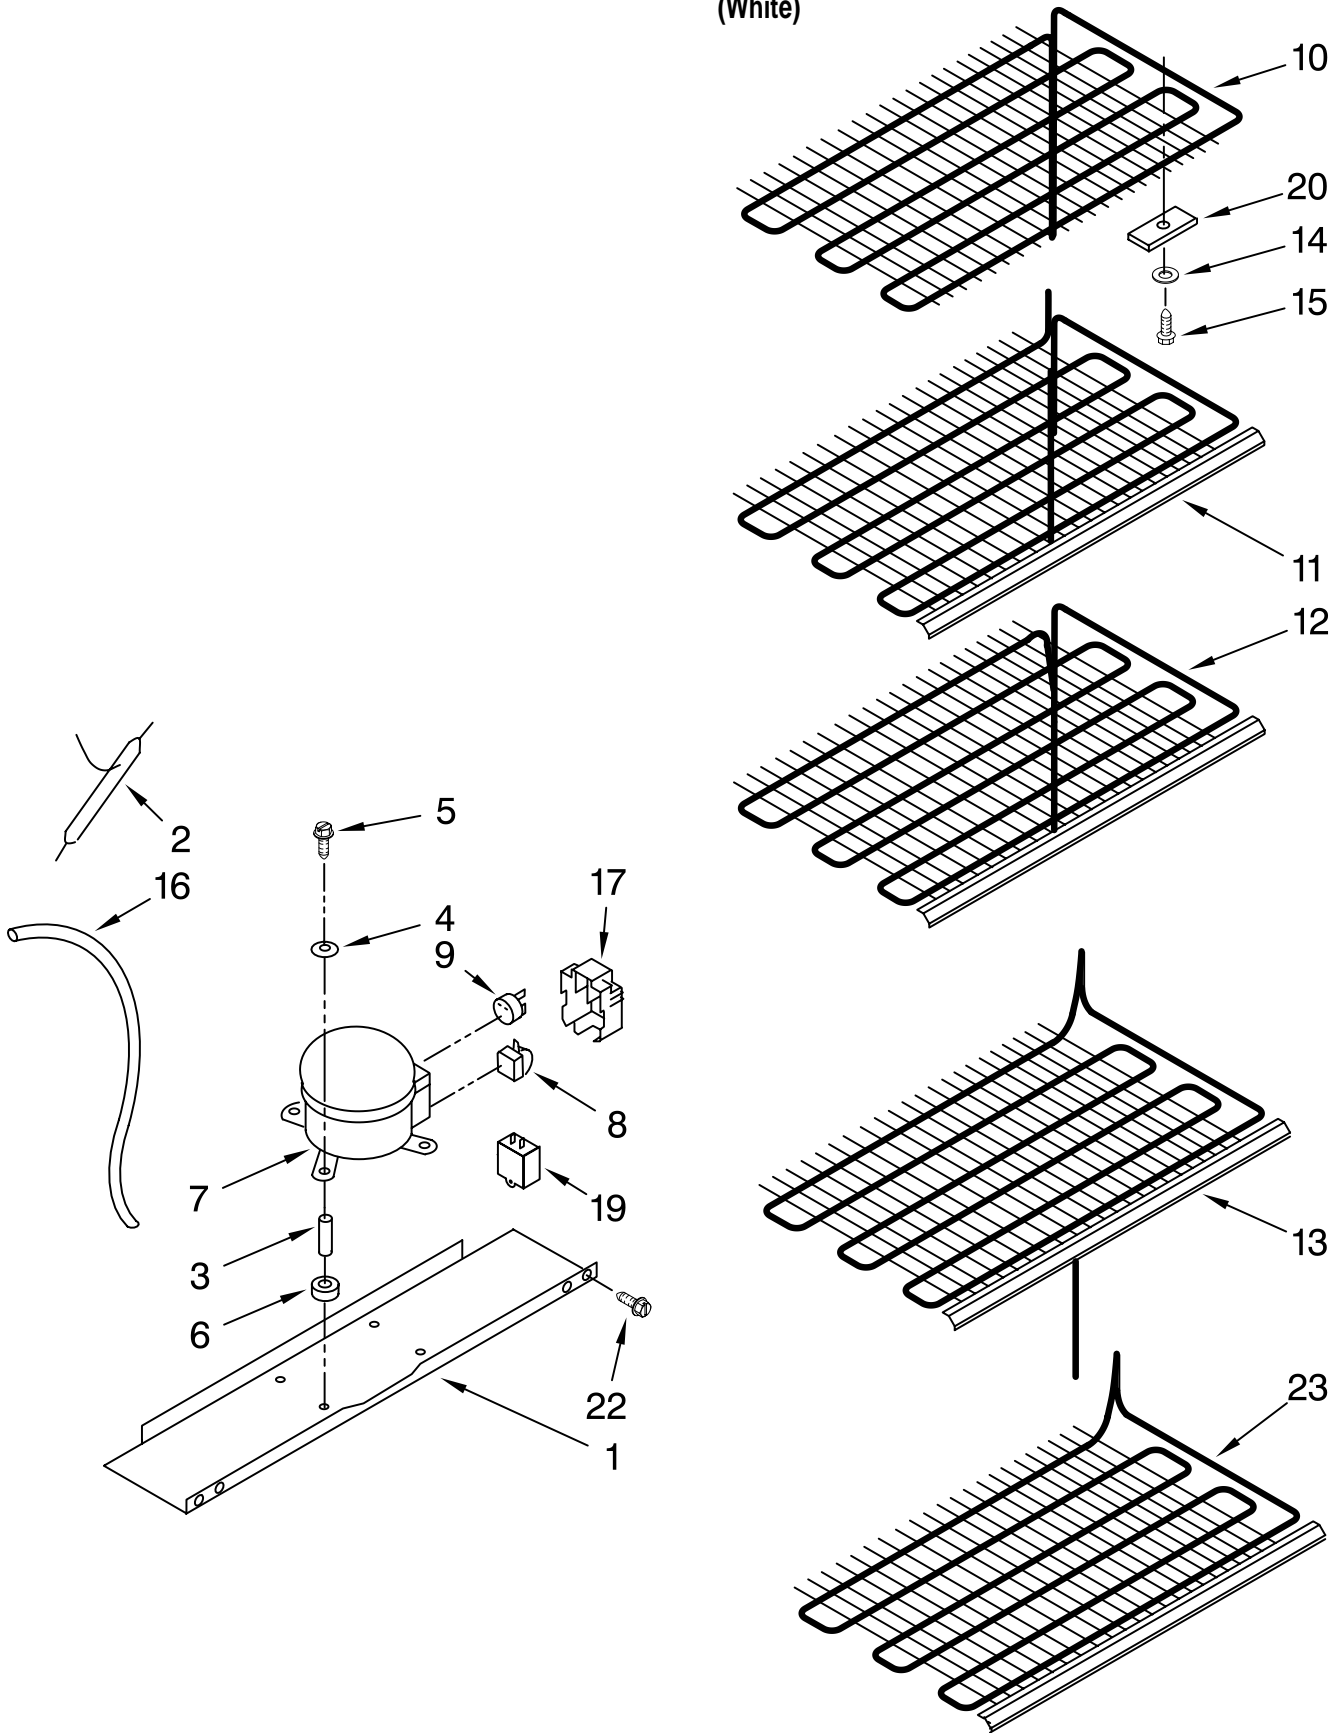

UNIT PARTS

For Model: EV161FZRQ02
(White)

FOR ORDERING INFORMATION REFER TO PARTS PRICE LIST

UNIT PARTS

For Model: EV161FZRQ02

(White)

Illus. No.	Part No.	DESCRIPTION
1	4357257	Pan, Compressor Mounting
2	4357299	Drier
3	4356846	Sleeve, Grommet
4	4356847	Washer
5	8210220	Screw, Compressor Mounting
6	4356335	Grommet
7	4390734	Compressor (Includes Items 6, 8, 9, & 17)
8	4356738	Relay
9	4390624	Overload
10	8210398	Evaporator, Top
11	8210304	Evaporator Shelf
12	8210305	Evaporator Shelf
13	8210306	Evaporator Shelf
14	4357057	Washer
15	4357223	Screw, Evaporator Mounting
16	4390881	Heat Exchanger
17	4356777	Cover
19	8210273	Capacitor
20	4356854	Clamp
22	4356820	Screw
23	8210257	Evaporator Shelf, Bottom

REFRIGERANT CHARGE

6.9 oz.
(R-134A)