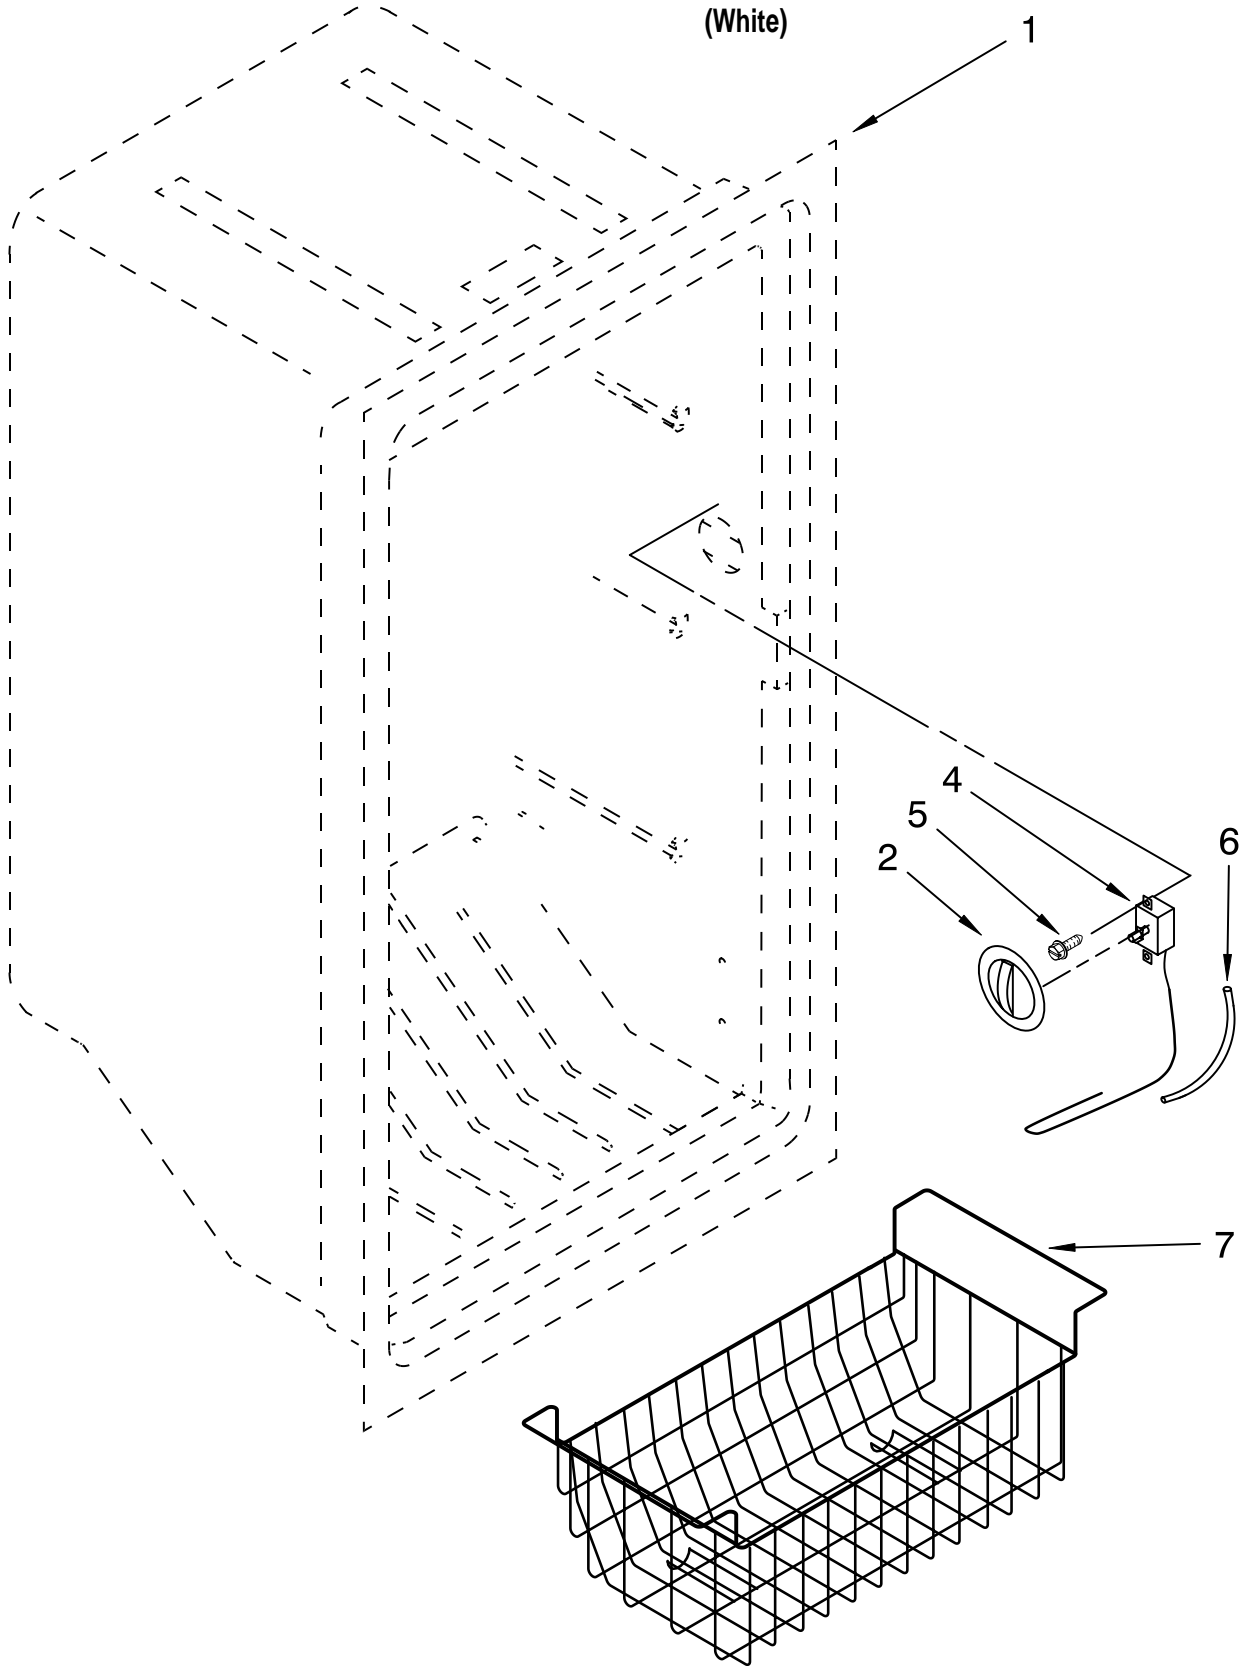

# CABINET PARTS

For Model: EV161FZRQ02

(White)

<b>Illus. No.</b>	<b>Part No.</b>	<b>DESCRIPTION</b>
1		Literature Parts
	8210432	Owners Manual
	W10189193	Energy Label/Tag
2	4390520	Washer, Door Spacer
3	4356803	Clip, Grille
4	8210293	Grille
5	4357139	Screw
6	4390659	Bushing, Hinge
7	4356643	Clamp, Tube
8	8210227	Corner Filler (2)
9	4390489	Shim, Bottom
10	8210222	Hinge, Top
11	8210238	Hinge, Bottom
12	4357019	Drain Plug
13	4390866	Leg, Leveler
14	4356830	Screw
15	4357269	Grommet, Drain
16	8210375	Cord, Power
17		Cabinet (Not A Serviceable Part)
19	4390905	Power Light Assembly
20	4357279	Cover, Hinge
21	4390596	Plug, Hole (White)

# LINER PARTS

For Model: EV161FZRQ02

(White)

FOR ORDERING INFORMATION REFER TO PARTS PRICE LIST