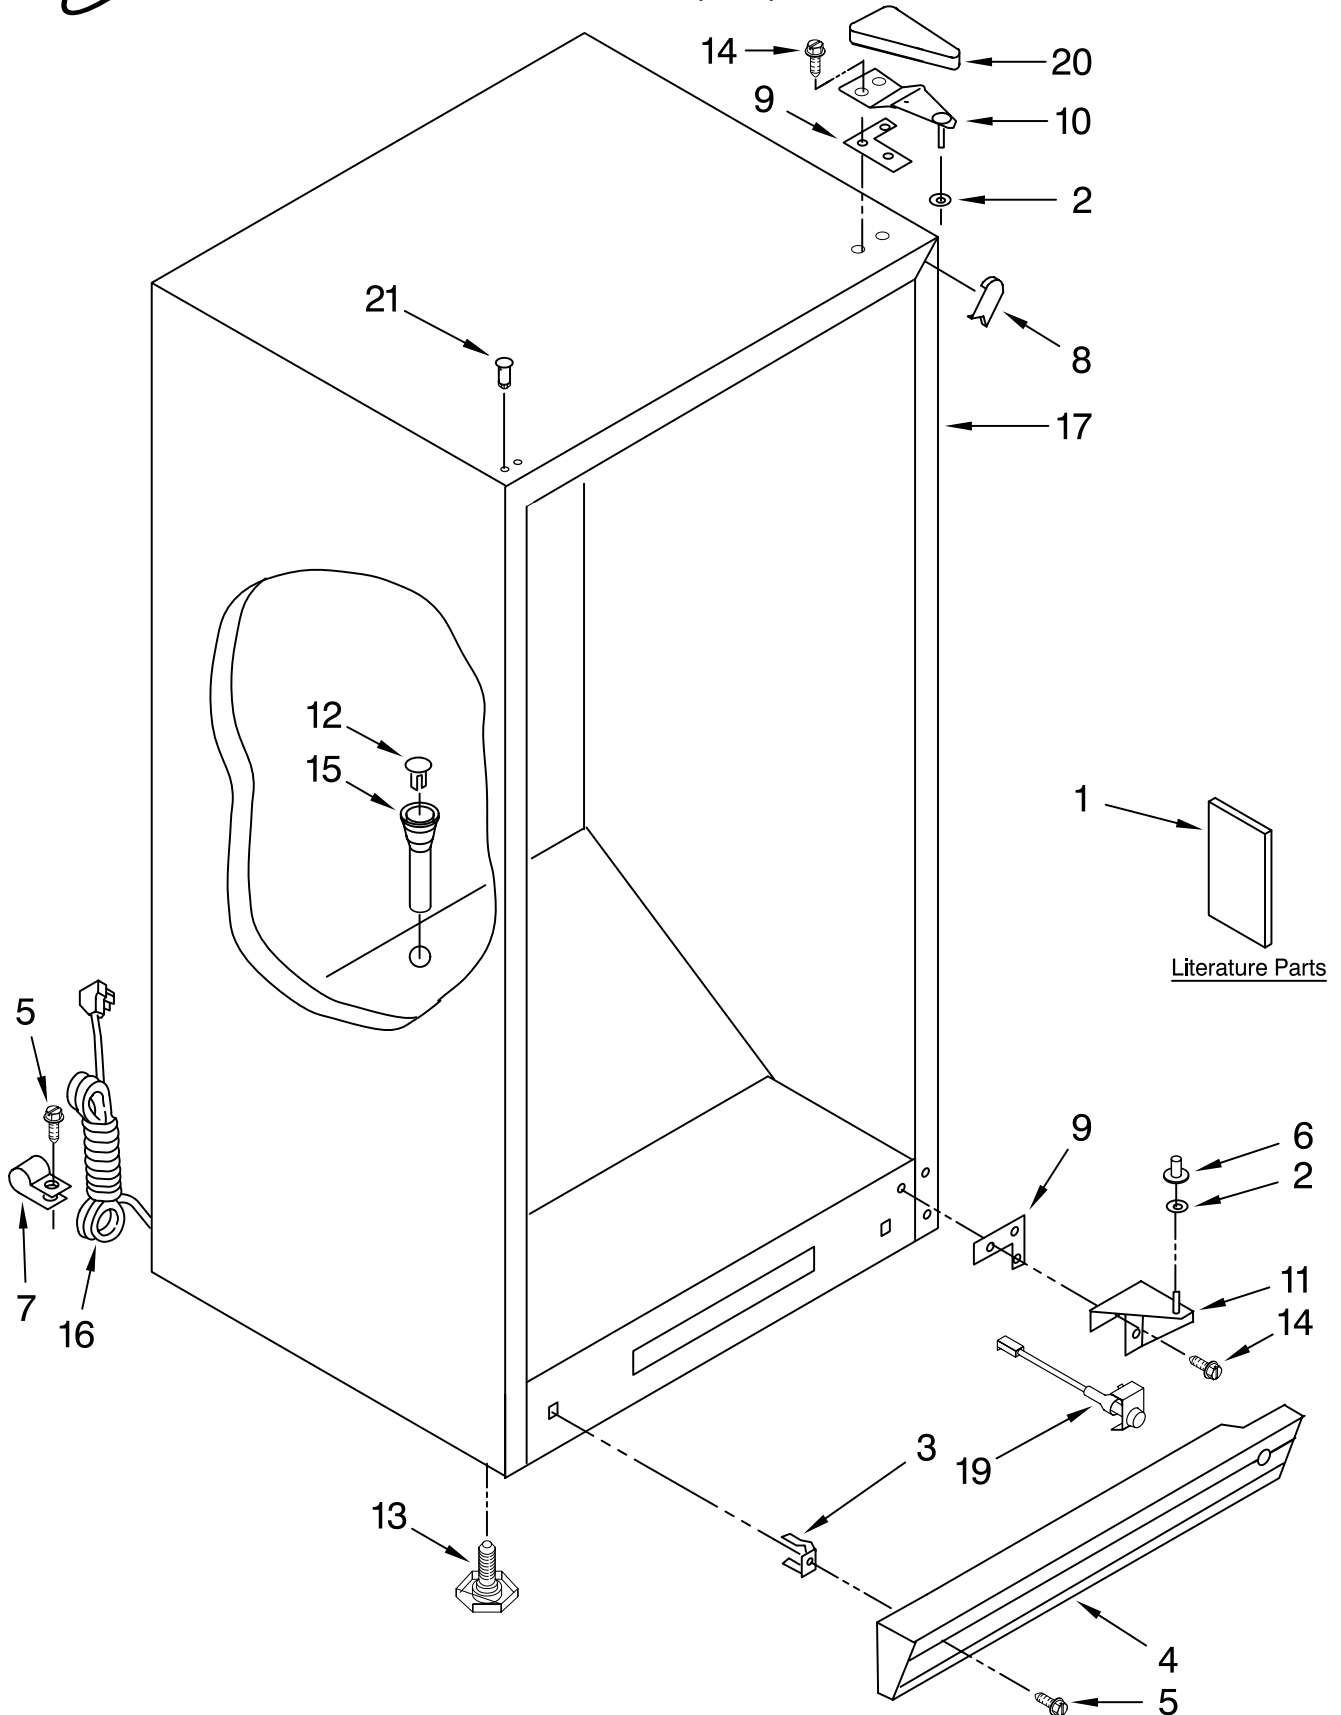

# CABINET PARTS

For Model: EV161FZRQ02

(White)

VERTICAL FREEZER

FOR ORDERING INFORMATION REFER TO PARTS PRICE LIST

# CABINET PARTS

For Model: EV161FZRQ02

(White)

<b>Illus. No.</b>	<b>Part No.</b>	<b>DESCRIPTION</b>
1		Literature Parts
	8210432	Owners Manual
	W10189193	Energy Label/Tag
2	4390520	Washer, Door Spacer
3	4356803	Clip, Grille
4	8210293	Grille
5	4357139	Screw
6	4390659	Bushing, Hinge
7	4356643	Clamp, Tube
8	8210227	Corner Filler (2)
9	4390489	Shim, Bottom
10	8210222	Hinge, Top
11	8210238	Hinge, Bottom
12	4357019	Drain Plug
13	4390866	Leg, Leveler
14	4356830	Screw
15	4357269	Grommet, Drain
16	8210375	Cord, Power
17		Cabinet (Not A Serviceable Part)
19	4390905	Power Light Assembly
20	4357279	Cover, Hinge
21	4390596	Plug, Hole (White)