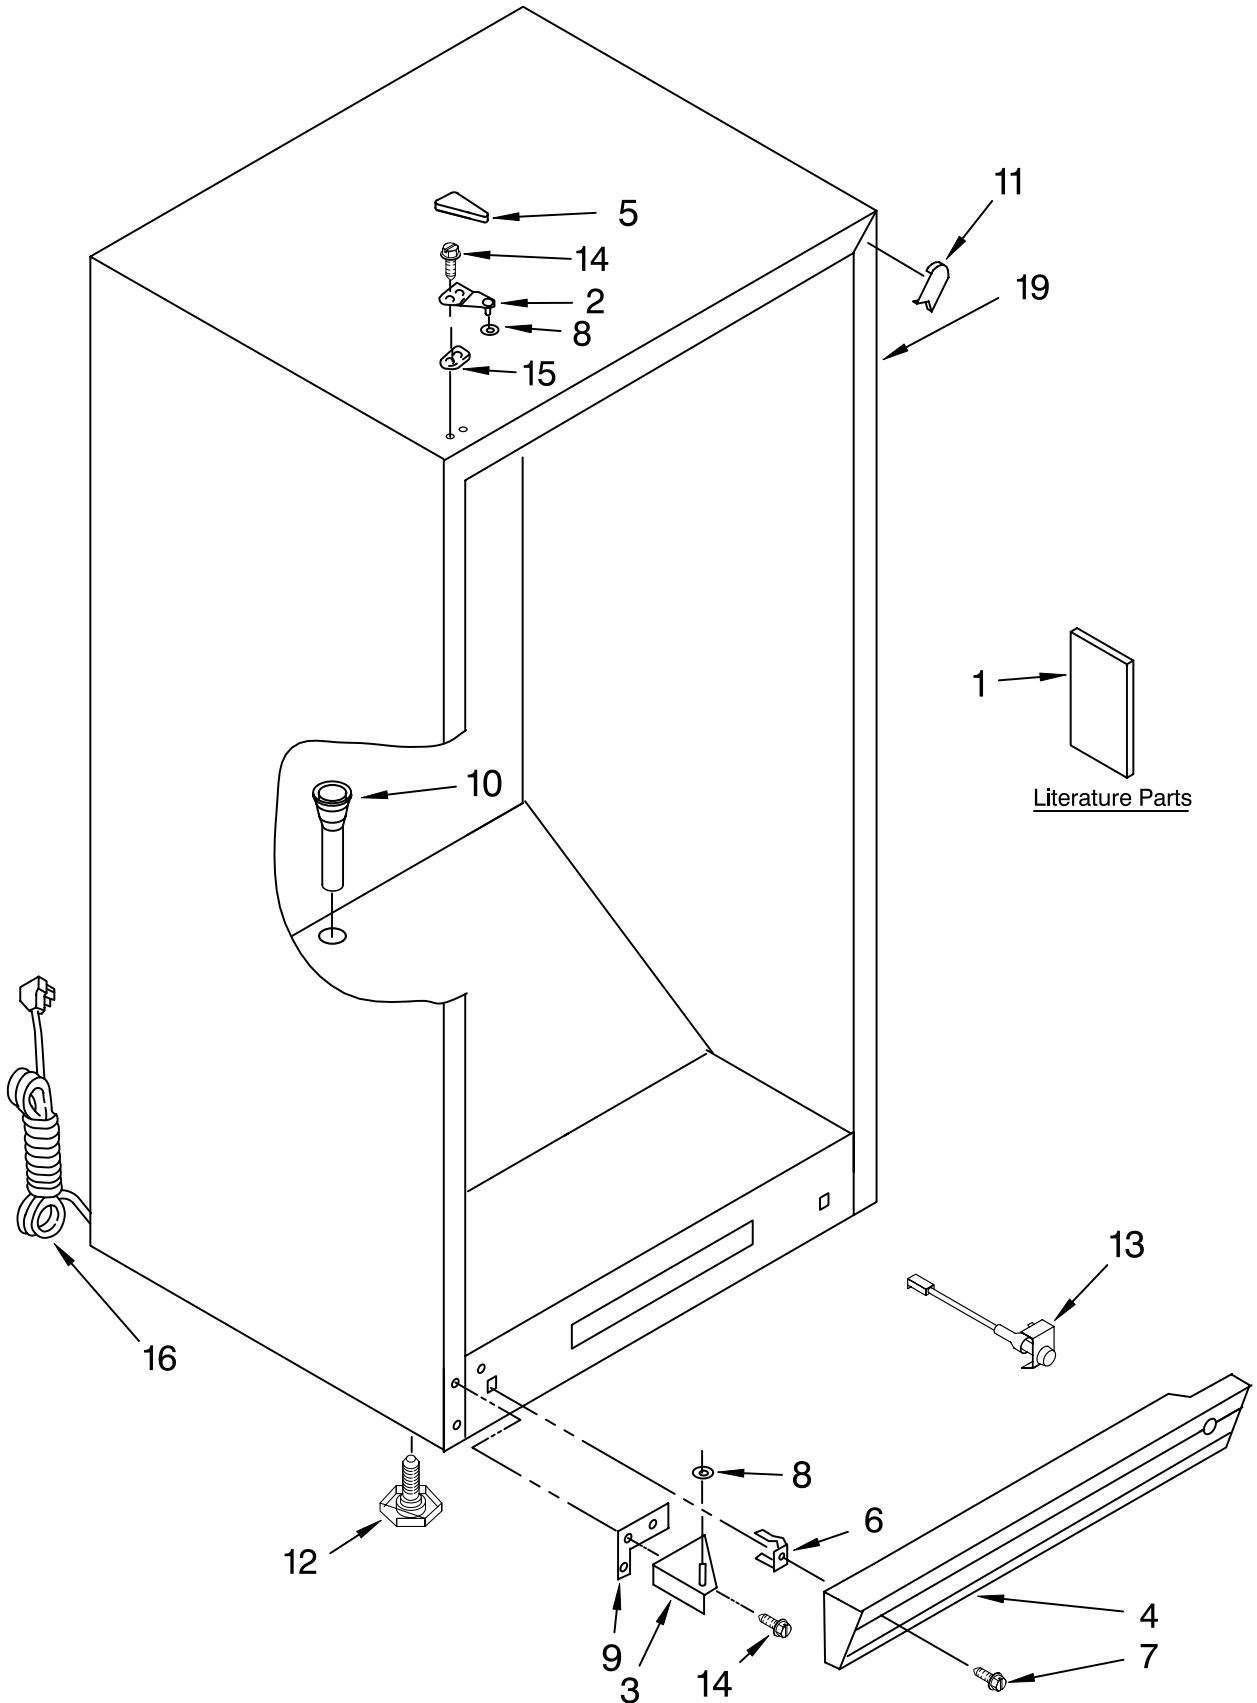

CABINET PARTS

For Model: EV120NXRQ00
(White)

VERTICAL FREEZER

FOR ORDERING INFORMATION REFER TO PARTS PRICE LIST

CABINET PARTS

For Model: EV120NXRQ00

(White)

Illus. No.	Part No.	DESCRIPTION
1		Literature Parts
	8210432	Owners Manual
	8210387	Energy Guide/Tag
2	8210222	Hinge, Top
3	8210238	Hinge, Bottom
4	4357271	Grille (Includes 6 & 7)
5		Cover, Hinge
	4357279	White
6	4356803	Clip, Grille
7	4357243	Screw
8	4390520	Washer
9	4390489	Shim, Bottom
10	4357268	Grommet, Drain
11		Filler, Corner
	8210227	White
12	4390866	Leg, Leveller
13	4390905	Power Light Assembly
14	4356830	Screw
15	4390489	Shim, Hinge
16	8210403	Cord, Power
19		Cabinet (Not A Serviceable Part)

LINER PARTS

For Model: EV120NXRQ00
(White)

FOR ORDERING INFORMATION REFER TO PARTS PRICE LIST

LINER PARTS

For Model: EV120NXRQ00

(White)

Illus. No.	Part No.	DESCRIPTION
1		Liner (Not A Serviceable Part)
2	4390649	Cover, Icemaker Hole
5	8210344	Thermostat
6	8210348	Knob, Thermostat
7	8210253	Timer, Defrost
8	4357294	Support, Fence (L.H.)
9	4357293	Support Fence (R.H.)
10	4356891	Screw
11	4357179	Gate
14	4357295	Vent
15	8210337	Shelf, Middle (1)
16	8210336	Shelf, Top (2)
17	8210246	Tubing, Thermostat
19	4390798	Screw

DOOR PARTS

For Model: EV120NXRQ00

(White)

FOR ORDERING INFORMATION REFER TO PARTS PRICE LIST

DOOR PARTS

For Model: EV120NXRQ00

(White)

Illus. No.	Part No.	DESCRIPTION
1	8210365	Exterior Door White (Includes Insulation)
2	8210393	Panel, Interior
3	4357136	Gasket White
4	4357290	Screw Kit (Quantity 50)
5	4390606	Trim, Shelf (5)
8	8210401	Stop, Top Door (White)
9	8210400	Stop, Bottom Door (Natural)
11	4390731	Bushing
13	4390669	Screw
17	4390668	Trim, Handle
18	4390656	Nameplate White
19	4390667	Handle Kit White
20	4357067	Vent Plug