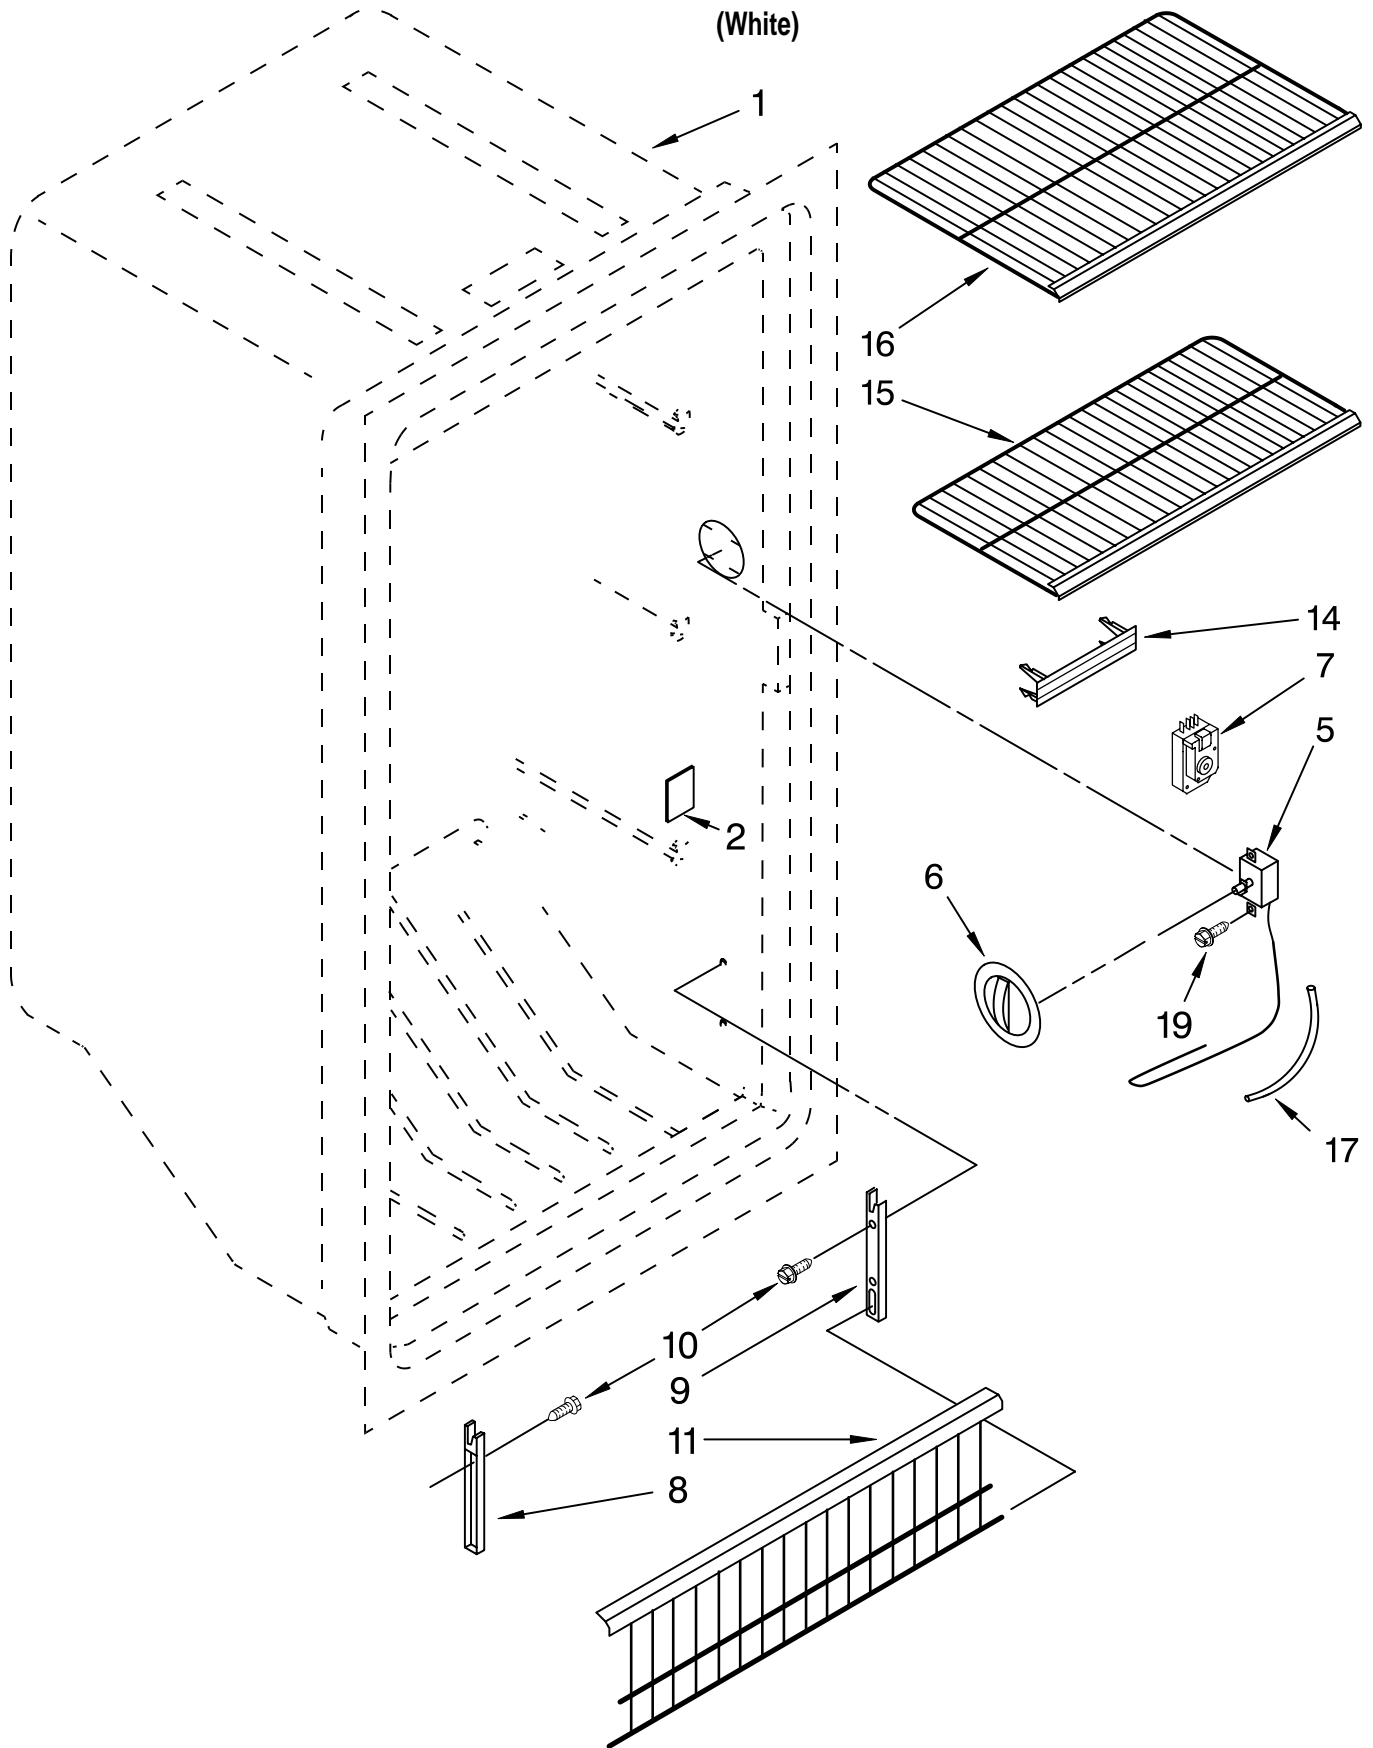

CABINET PARTS

For Model: EV120NXRQ00
(White)

VERTICAL FREEZER

FOR ORDERING INFORMATION REFER TO PARTS PRICE LIST

CABINET PARTS

For Model: EV120NXRQ00

(White)

Illus. No.	Part No.	DESCRIPTION
1		Literature Parts
	8210432	Owners Manual
	8210387	Energy Guide/Tag
2	8210222	Hinge, Top
3	8210238	Hinge, Bottom
4	4357271	Grille (Includes 6 & 7)
5		Cover, Hinge
	4357279	White
6	4356803	Clip, Grille
7	4357243	Screw
8	4390520	Washer
9	4390489	Shim, Bottom
10	4357268	Grommet, Drain
11		Filler, Corner
	8210227	White
12	4390866	Leg, Leveller
13	4390905	Power Light Assembly
14	4356830	Screw
15	4390489	Shim, Hinge
16	8210403	Cord, Power
19		Cabinet (Not A Serviceable Part)

LINER PARTS

For Model: EV120NXRQ00
(White)

FOR ORDERING INFORMATION REFER TO PARTS PRICE LIST

LINER PARTS

For Model: EV120NXRQ00

(White)

Illus. No.	Part No.	DESCRIPTION
1		Liner (Not A Serviceable Part)
2	4390649	Cover, Icemaker Hole
5	8210344	Thermostat
6	8210348	Knob, Thermostat
7	8210253	Timer, Defrost
8	4357294	Support, Fence (L.H.)
9	4357293	Support Fence (R.H.)
10	4356891	Screw
11	4357179	Gate
14	4357295	Vent
15	8210337	Shelf, Middle (1)
16	8210336	Shelf, Top (2)
17	8210246	Tubing, Thermostat
19	4390798	Screw

DOOR PARTS

For Model: EV120NXRQ00

(White)

FOR ORDERING INFORMATION REFER TO PARTS PRICE LIST

DOOR PARTS

For Model: EV120NXRQ00

(White)

Illus. No.	Part No.	DESCRIPTION
1	8210365	Exterior Door White (Includes Insulation)
2	8210393	Panel, Interior
3	4357136	Gasket White
4	4357290	Screw Kit (Quantity 50)
5	4390606	Trim, Shelf (5)
8	8210401	Stop, Top Door (White)
9	8210400	Stop, Bottom Door (Natural)
11	4390731	Bushing
13	4390669	Screw
17	4390668	Trim, Handle
18	4390656	Nameplate White
19	4390667	Handle Kit White
20	4357067	Vent Plug