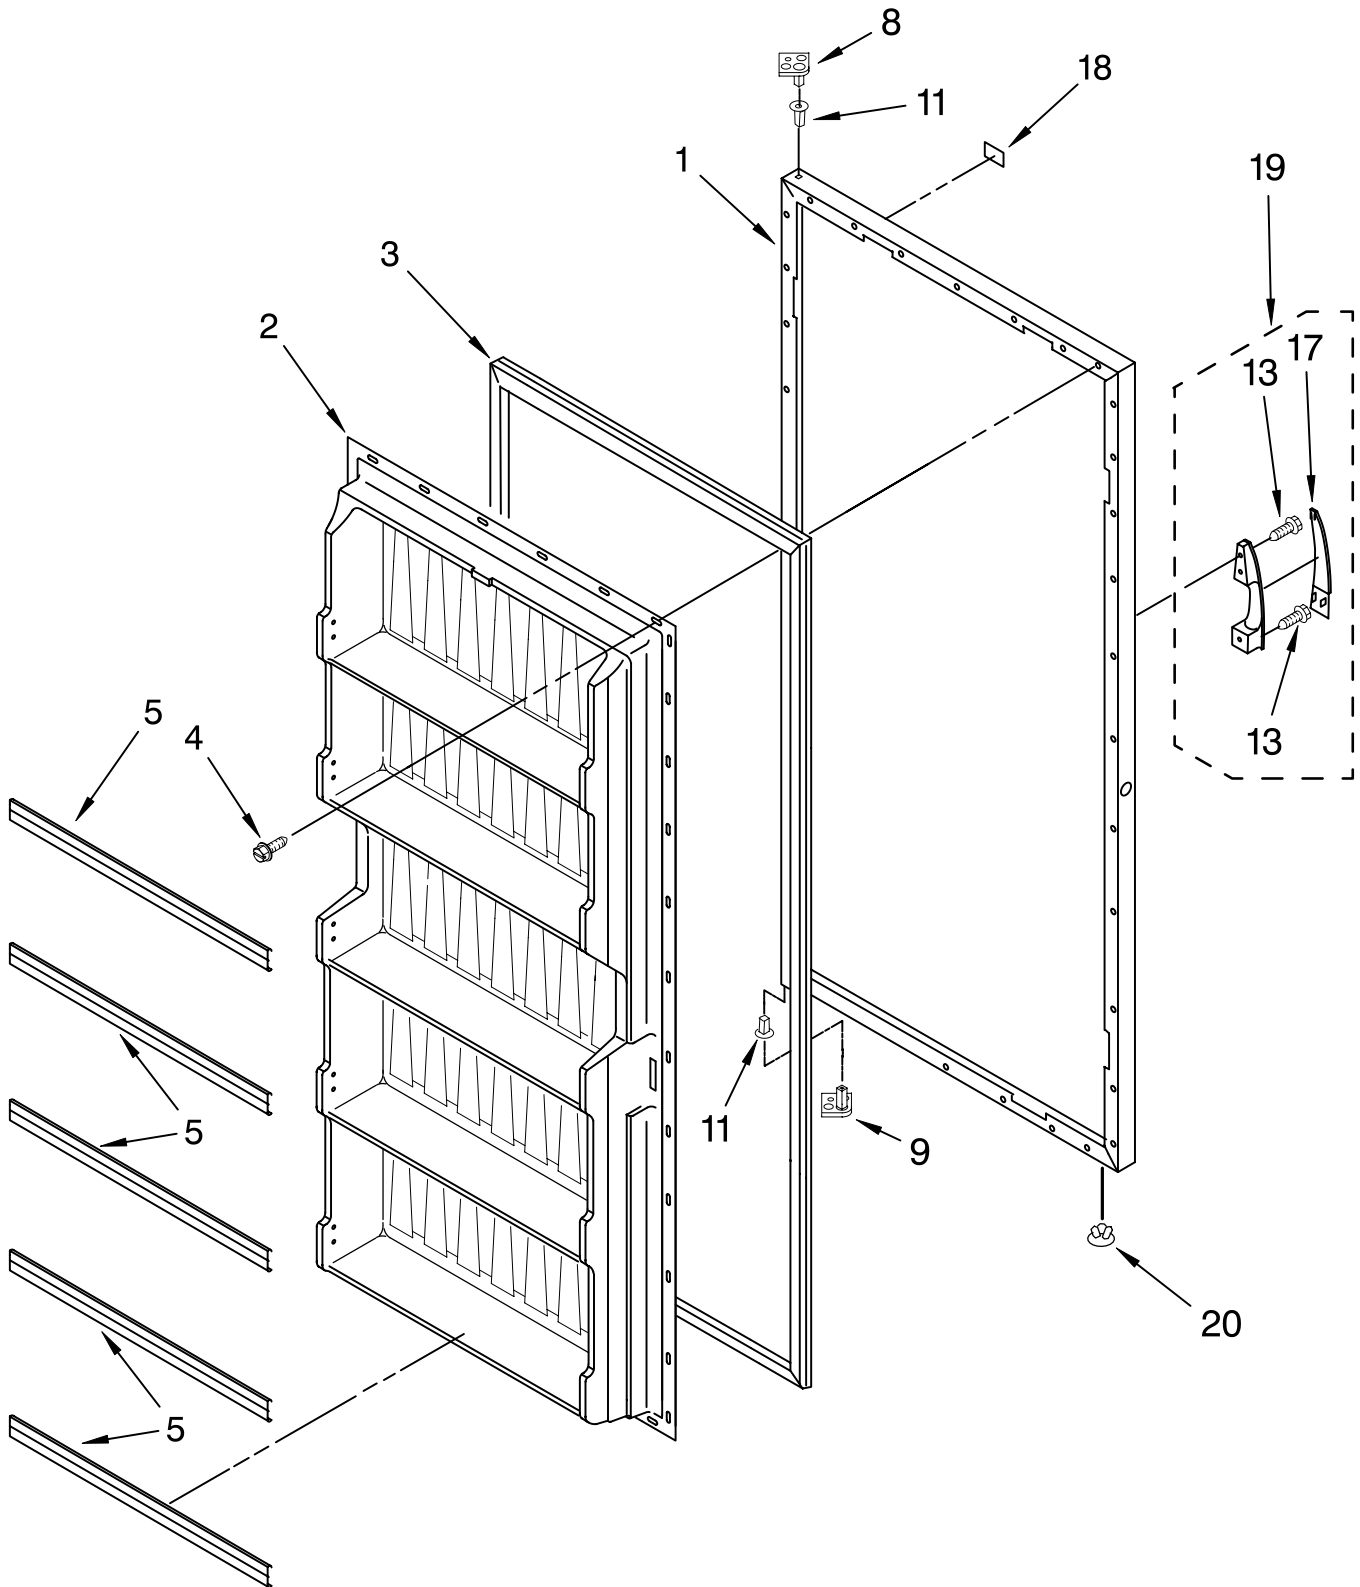

CABINET PARTS

For Model: EV120NXRQ00
(White)

VERTICAL FREEZER

FOR ORDERING INFORMATION REFER TO PARTS PRICE LIST

CABINET PARTS

For Model: EV120NXRQ00

(White)

Illus. No.	Part No.	DESCRIPTION
1		Literature Parts
	8210432	Owners Manual
	8210387	Energy Guide/Tag
2	8210222	Hinge, Top
3	8210238	Hinge, Bottom
4	4357271	Grille (Includes 6 & 7)
5		Cover, Hinge
	4357279	White
6	4356803	Clip, Grille
7	4357243	Screw
8	4390520	Washer
9	4390489	Shim, Bottom
10	4357268	Grommet, Drain
11		Filler, Corner
	8210227	White
12	4390866	Leg, Leveller
13	4390905	Power Light Assembly
14	4356830	Screw
15	4390489	Shim, Hinge
16	8210403	Cord, Power
19		Cabinet (Not A Serviceable Part)

LINER PARTS

For Model: EV120NXRQ00
(White)

FOR ORDERING INFORMATION REFER TO PARTS PRICE LIST

LINER PARTS

For Model: EV120NXRQ00

(White)

Illus. No.	Part No.	DESCRIPTION
1		Liner (Not A Serviceable Part)
2	4390649	Cover, Icemaker Hole
5	8210344	Thermostat
6	8210348	Knob, Thermostat
7	8210253	Timer, Defrost
8	4357294	Support, Fence (L.H.)
9	4357293	Support Fence (R.H.)
10	4356891	Screw
11	4357179	Gate
14	4357295	Vent
15	8210337	Shelf, Middle (1)
16	8210336	Shelf, Top (2)
17	8210246	Tubing, Thermostat
19	4390798	Screw

DOOR PARTS

For Model: EV120NXRQ00

(White)

FOR ORDERING INFORMATION REFER TO PARTS PRICE LIST

DOOR PARTS

For Model: EV120NXRQ00

(White)

Illus. No.	Part No.	DESCRIPTION
1	8210365	Exterior Door White (Includes Insulation)
2	8210393	Panel, Interior
3	4357136	Gasket White
4	4357290	Screw Kit (Quantity 50)
5	4390606	Trim, Shelf (5)
8	8210401	Stop, Top Door (White)
9	8210400	Stop, Bottom Door (Natural)
11	4390731	Bushing
13	4390669	Screw
17	4390668	Trim, Handle
18	4390656	Nameplate White
19	4390667	Handle Kit White
20	4357067	Vent Plug