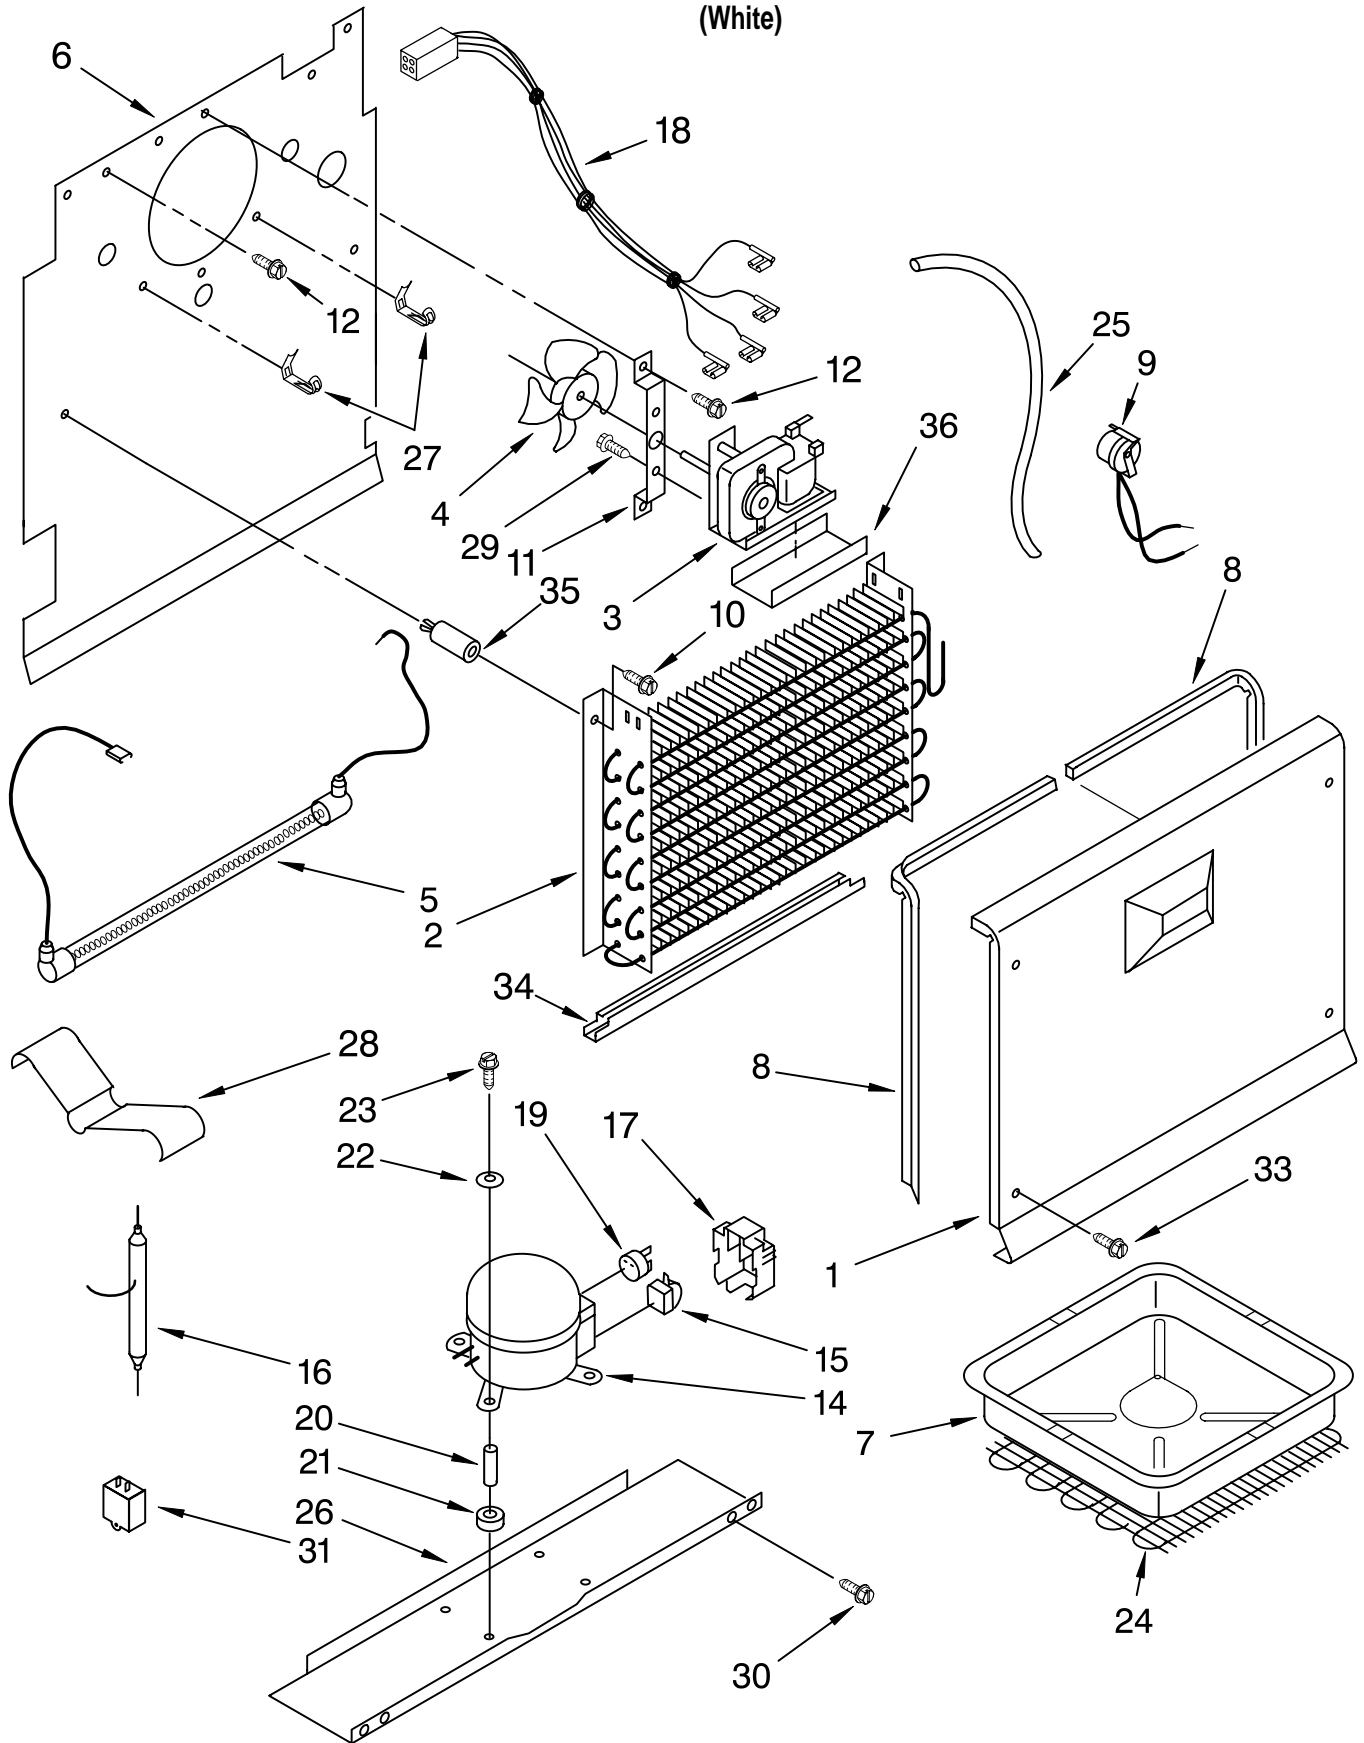

UNIT PARTS

For Model: EV120NXRQ00
(White)

FOR ORDERING INFORMATION REFER TO PARTS PRICE LIST

UNIT PARTS

For Model: EV120NXRQ00

(White)

<u>Illus.</u> <u>No.</u>	<u>Part</u> <u>No.</u>	<u>DESCRIPTION</u>
1	4390662	Cover, Evaporator
2	8210391	Evaporator
3	4357004	Motor, Fan
4	4356920	Blade, Fan
5	8210389	Heater, Defrost
6	8210388	Plate, Evaporator Mounting
7	4390675	Pan, Drain
8		Gasket, Evaporator Cover
	4390663	Right
	4390664	Left
9	8210253	Bi-Metal Defrost
10	4357110	Screw
11	4357129	Bracket, Motor
12	4356943	Screw, Motor
14	4390734	Compressor (Includes Items 15,16,17,19 & 21)
15	4356738	Relay
16	4357299	Drier
17	4356777	Cover
18	8210376	Harness, Fan
19	4390624	Overload
20	4356846	Sleeve
21	4356335	Compressor, Grommet
22	4356847	Washer
23	8210220	Screw, Compressor
24	8210248	Condenser
25	4357263	Exchanger, Heat
26	4357056	Pan, Compressor
27	4356952	Thermostat, Clip
28	8210390	Clip, Heater
29	4356970	Screw
30	4357277	Screw
31	8210273	Capacitor
33	4357110	Screw
34	4356924	Shield, Heater
35	4357020	Grommet
36	4357128	Shield, Motor

REFRIGERANT CHARGE

5.8 oz.
(R-134A)

FOR ORDERING INFORMATION REFER TO PARTS PRICE LIST