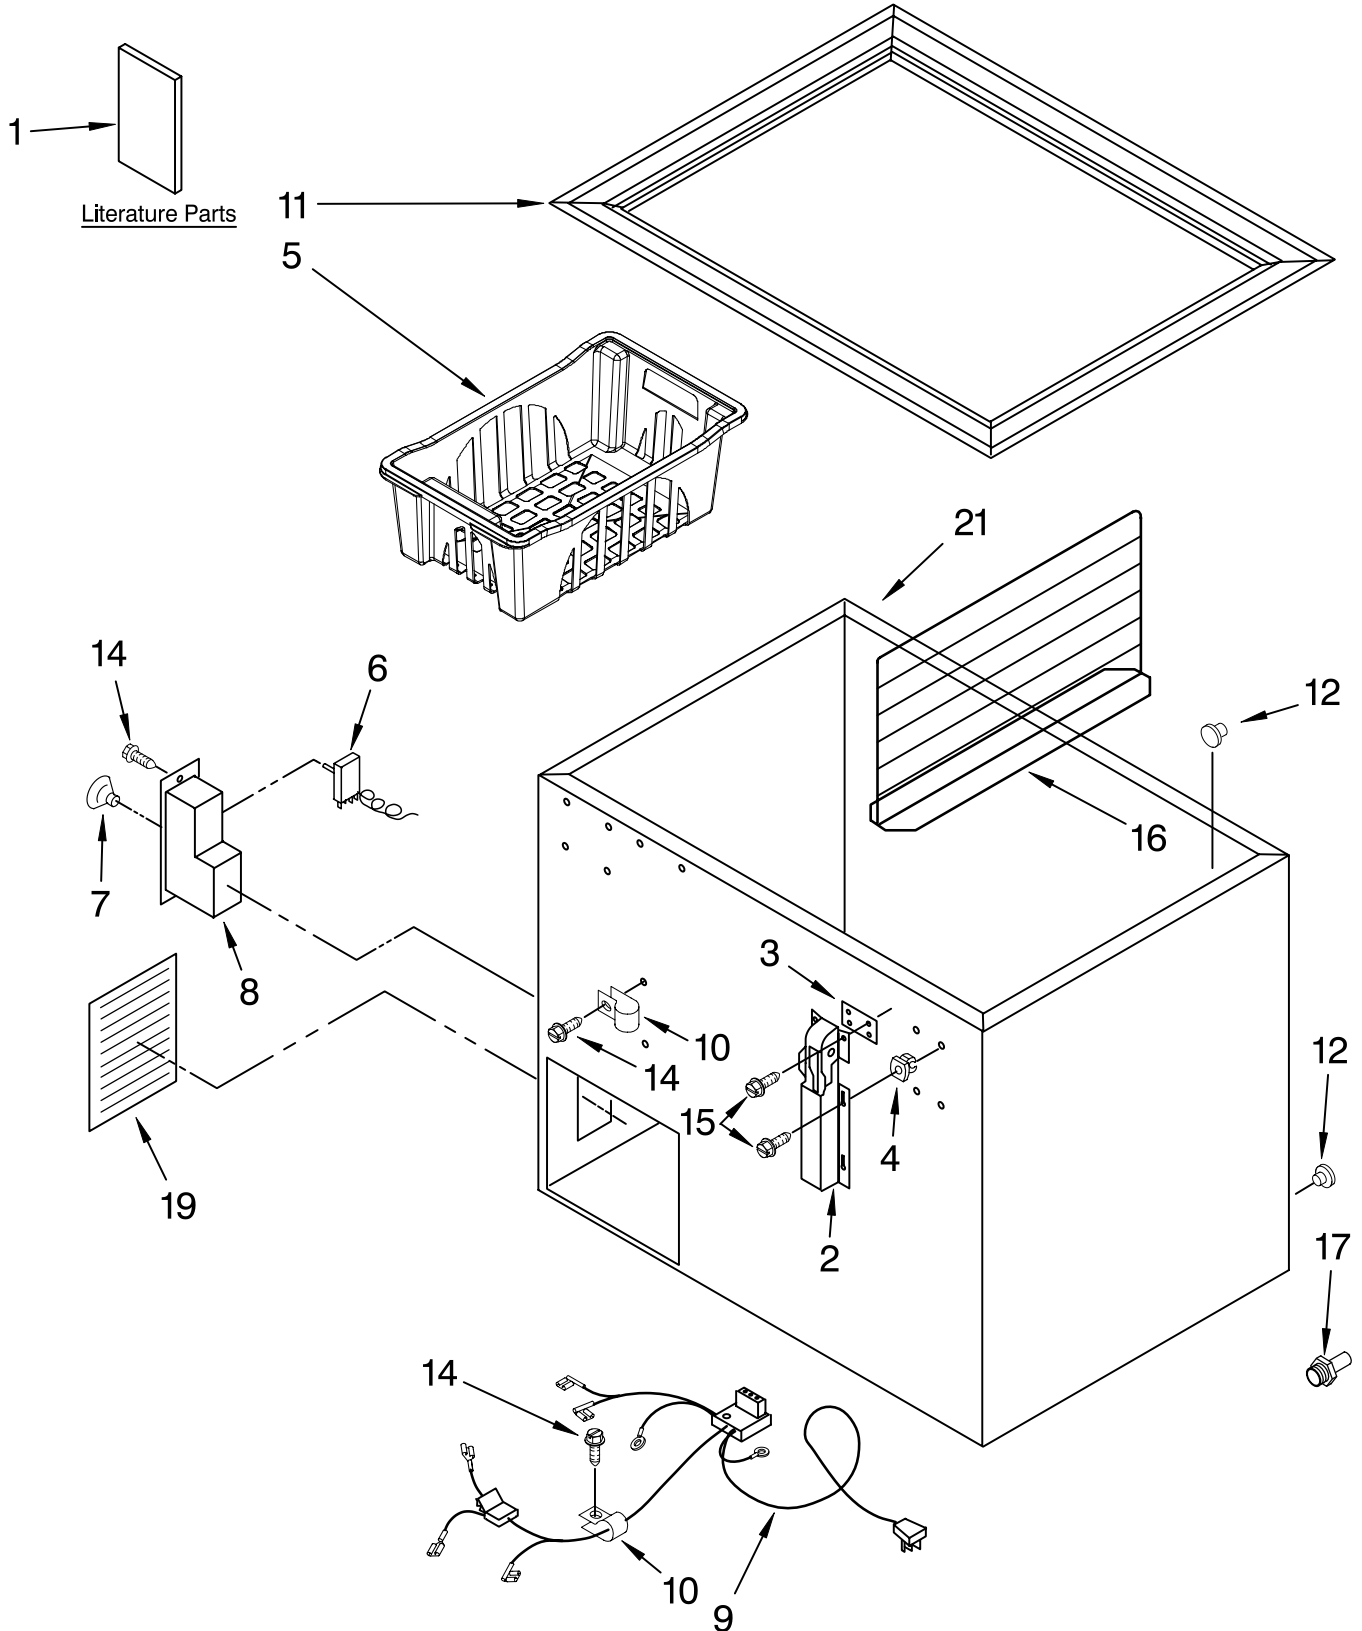

CABINET PARTS

For Model: EH070FXRQ00
(White)

CHEST FREEZER

FOR ORDERING INFORMATION REFER TO PARTS PRICE LIST

CABINET PARTS

For Model: EH070FXRQ00
(White)

Illus. No.	Part No.	DESCRIPTION
1		Literature Parts
	8210431	Owner's Manual
	4356793	Energy Label
2	4356723	Hinge Assembly
3	4356463	Spacer, Hinge
4	4356321	Plastic, Grommet
5	8210312	Basket (2)
6	8210276	Thermostat
7	4356769	Knob, Thermostat
8	8210234	Control Box
9	4356743	Harness, Wiring
10	4356643	Clip
11	4356632	Breaker Strip
12	4356456	Drain Cap
14	4356583	Screw
15	4356491	Screw
16	4356731	Divider (Optional)
17	4356481	Adaptor, Drain
19	4356622	Access Panel
21		Cabinet (Not A Serviceable Part)

DOOR PARTS

For Model: EH070FXRQ00
(White)

<u>Illus. No.</u>	<u>Part No.</u>	<u>DESCRIPTION</u>
1	8210307	Exterior Door Panel (Includes Insulation)
2	4356685	Handle
4	4356306	Clip, Handle Oblong
6	4356524	Interior Door Panel
7	4356550	Gasket
8	4356317	Plastic, Mounting Clip

FOR ORDERING INFORMATION REFER TO PARTS PRICE LIST

UNIT PARTS

For Model: EH070FXRQ00
(White)

Illus. No.	Part No.	DESCRIPTION
1	8210240	Compressor (Includes Items 2, 3, 4, 5, 8, 10)
2	4356738	Relay
3	4357299	Drier
4	4356335	Grommet, Mounting Compressor
5	4356336	Clip, Hitch Pin
6	4356590	Compressor, Base
8	8210242	Cover
9	8210308	Capacitor
10	8210241	Overload
11	4356720	Brace