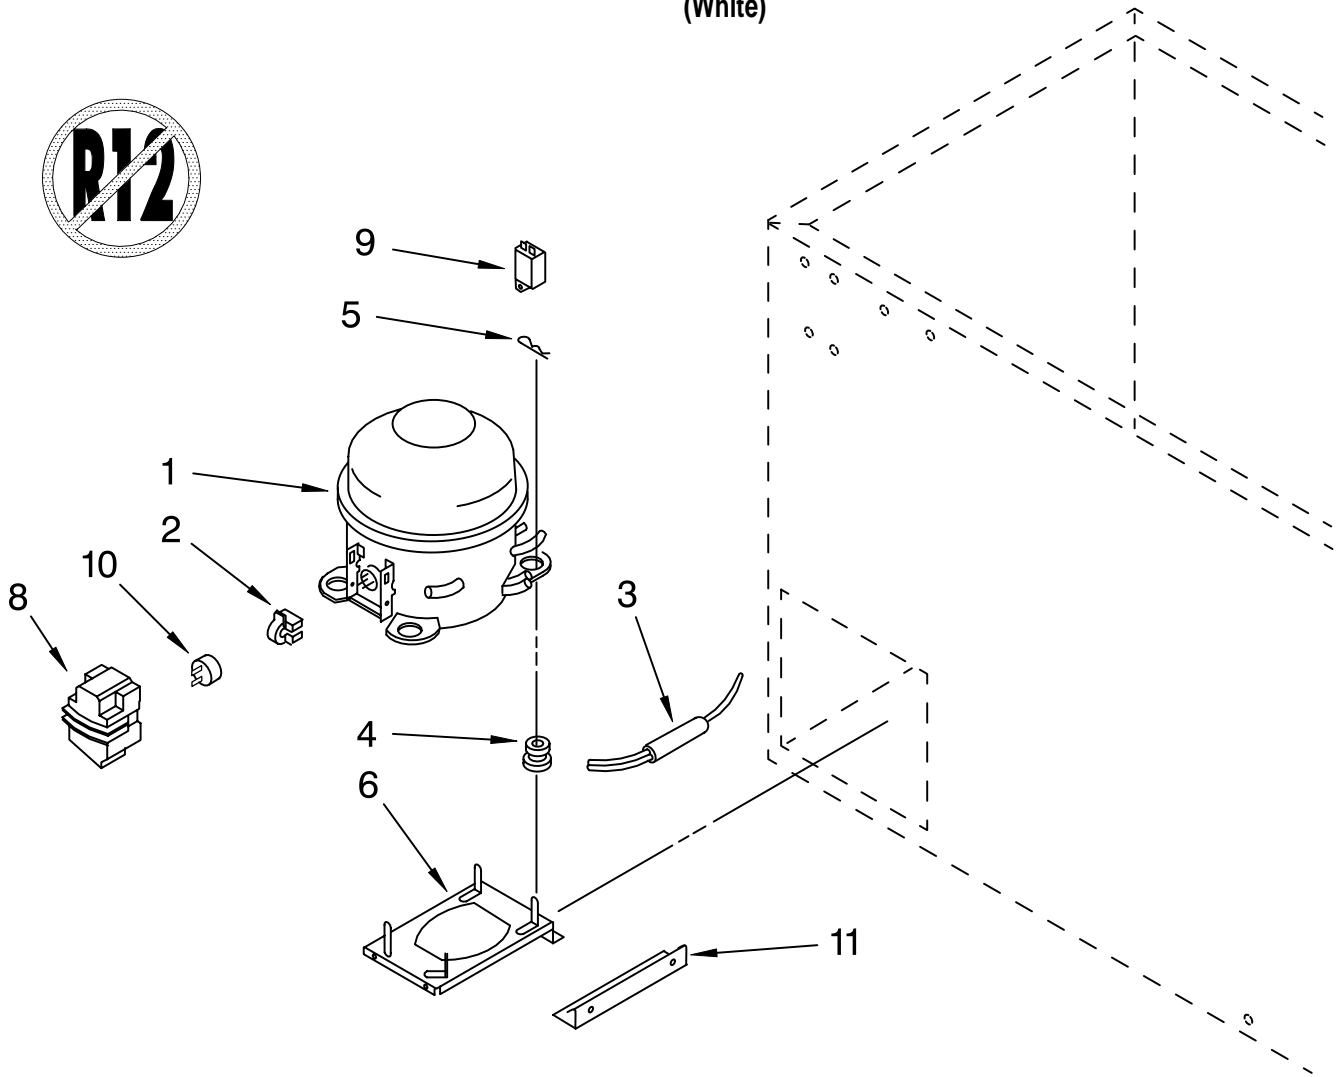

CABINET PARTS

For Model: EH070FXRQ00
(White)

CHEST FREEZER

FOR ORDERING INFORMATION REFER TO PARTS PRICE LIST

CABINET PARTS

For Model: EH070FXRQ00
(White)

Illus. No.	Part No.	DESCRIPTION
1		Literature Parts
	8210431	Owner's Manual
	4356793	Energy Label
2	4356723	Hinge Assembly
3	4356463	Spacer, Hinge
4	4356321	Plastic, Grommet
5	8210312	Basket (2)
6	8210276	Thermostat
7	4356769	Knob, Thermostat
8	8210234	Control Box
9	4356743	Harness, Wiring
10	4356643	Clip
11	4356632	Breaker Strip
12	4356456	Drain Cap
14	4356583	Screw
15	4356491	Screw
16	4356731	Divider (Optional)
17	4356481	Adaptor, Drain
19	4356622	Access Panel
21		Cabinet (Not A Serviceable Part)

DOOR PARTS

For Model: EH070FXRQ00
(White)

<u>Illus. No.</u>	<u>Part No.</u>	<u>DESCRIPTION</u>
1	8210307	Exterior Door Panel (Includes Insulation)
2	4356685	Handle
4	4356306	Clip, Handle Oblong
6	4356524	Interior Door Panel
7	4356550	Gasket
8	4356317	Plastic, Mounting Clip

FOR ORDERING INFORMATION REFER TO PARTS PRICE LIST

UNIT PARTS

For Model: EH070FXRQ00
(White)

Illus. No.	Part No.	DESCRIPTION
1	8210240	Compressor (Includes Items 2, 3, 4, 5, 8, 10)
2	4356738	Relay
3	4357299	Drier
4	4356335	Grommet, Mounting Compressor
5	4356336	Clip, Hitch Pin
6	4356590	Compressor, Base
8	8210242	Cover
9	8210308	Capacitor
10	8210241	Overload
11	4356720	Brace