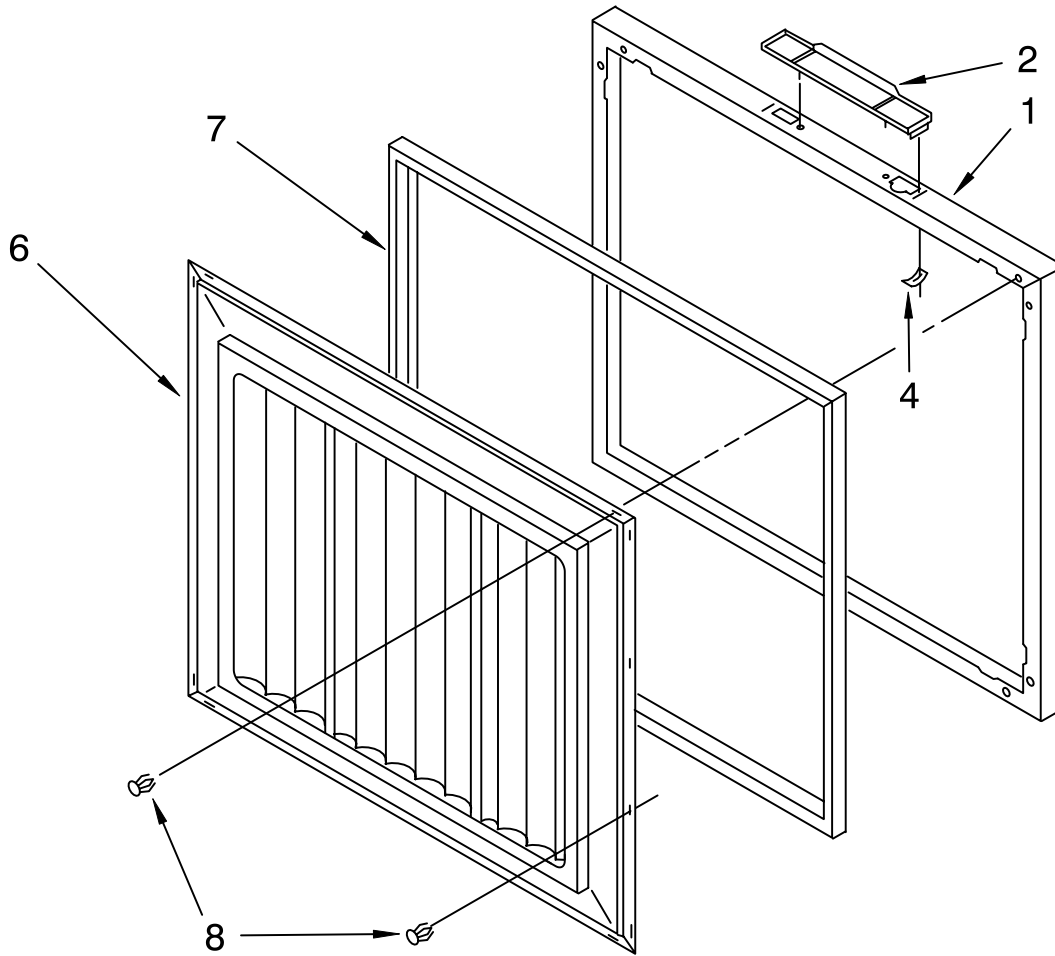

CABINET PARTS

For Model: EH070FXRQ00
(White)

CHEST FREEZER

FOR ORDERING INFORMATION REFER TO PARTS PRICE LIST

CABINET PARTS

For Model: EH070FXRQ00
(White)

Illus. No.	Part No.	DESCRIPTION
1		Literature Parts
	8210431	Owner's Manual
	4356793	Energy Label
2	4356723	Hinge Assembly
3	4356463	Spacer, Hinge
4	4356321	Plastic, Grommet
5	8210312	Basket (2)
6	8210276	Thermostat
7	4356769	Knob, Thermostat
8	8210234	Control Box
9	4356743	Harness, Wiring
10	4356643	Clip
11	4356632	Breaker Strip
12	4356456	Drain Cap
14	4356583	Screw
15	4356491	Screw
16	4356731	Divider (Optional)
17	4356481	Adaptor, Drain
19	4356622	Access Panel
21		Cabinet (Not A Serviceable Part)

DOOR PARTS

For Model: EH070FXRQ00
(White)

<u>Illus. No.</u>	<u>Part No.</u>	<u>DESCRIPTION</u>
1	8210307	Exterior Door Panel (Includes Insulation)
2	4356685	Handle
4	4356306	Clip, Handle Oblong
6	4356524	Interior Door Panel
7	4356550	Gasket
8	4356317	Plastic, Mounting Clip

FOR ORDERING INFORMATION REFER TO PARTS PRICE LIST

UNIT PARTS

For Model: EH070FXRQ00
(White)

Illus. No.	Part No.	DESCRIPTION
1	8210240	Compressor (Includes Items 2, 3, 4, 5, 8, 10)
2	4356738	Relay
3	4357299	Drier
4	4356335	Grommet, Mounting Compressor
5	4356336	Clip, Hitch Pin
6	4356590	Compressor, Base
8	8210242	Cover
9	8210308	Capacitor
10	8210241	Overload
11	4356720	Brace