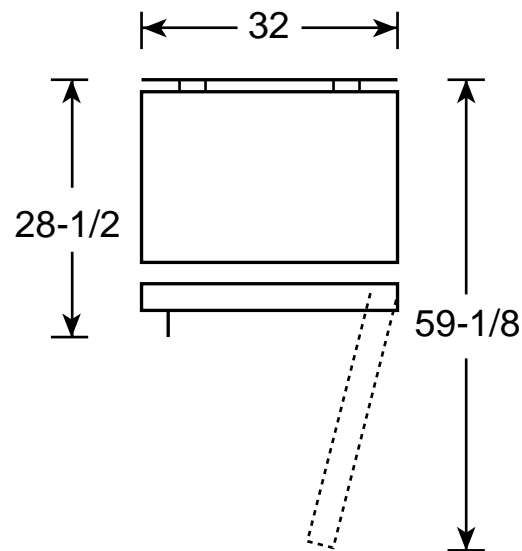

GE Appliances

FUM21DM—GE Manual Defrost Upright Freezer

Dimensions (in inches)

Front View

Top View

Air Clearances	
Each side (in.)	3
Top (in.)	3
Back (in.)	3

Specification Created 3/01

For answers to your Monogram®, GE Profile™ or GE appliance questions, visit our website at WWW.GEAppliances.com or call GE Answer Center® service, 800.626.2000.

GE Appliances

FUM21DM—GE Manual Defrost Upright Freezer

Features and Benefits

- 20.6 cu. ft. Capacity
- Manual Defrost
- Adjustable Temperature Control
- 5 Cabinet Shelves (1 Adjustable)
- 6 Door Shelves
- Defrost Water Drain
- Slide Out Bulk Storage Basket
- Safety Lock
- Interior Light
- Limited Food Loss Warranty
- Model FUM21DMRWH—White