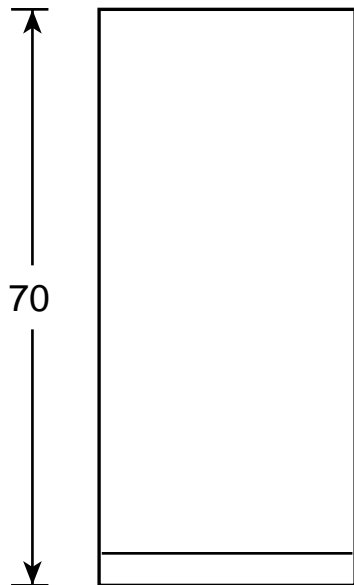

GE Appliances

FUM21DM—GE Manual Defrost Upright Freezer

Dimensions (in inches)

Front View

Top View

Air Clearances	
Each side (in.)	3
Top (in.)	3
Back (in.)	3

Specification Created 3/01

For answers to your Monogram®, GE Profile™ or GE appliance questions, visit our website at WWW.GEAppliances.com or call GE Answer Center® service, 800.626.2000.

GE Appliances

FUM21DM—GE Manual Defrost Upright Freezer

Features and Benefits

- 20.6 cu. ft. Capacity
- Manual Defrost
- Adjustable Temperature Control
- 5 Cabinet Shelves (1 Adjustable)
- 6 Door Shelves
- Defrost Water Drain
- Slide Out Bulk Storage Basket
- Safety Lock
- Interior Light
- Limited Food Loss Warranty
- Model FUM21DMRWH—White