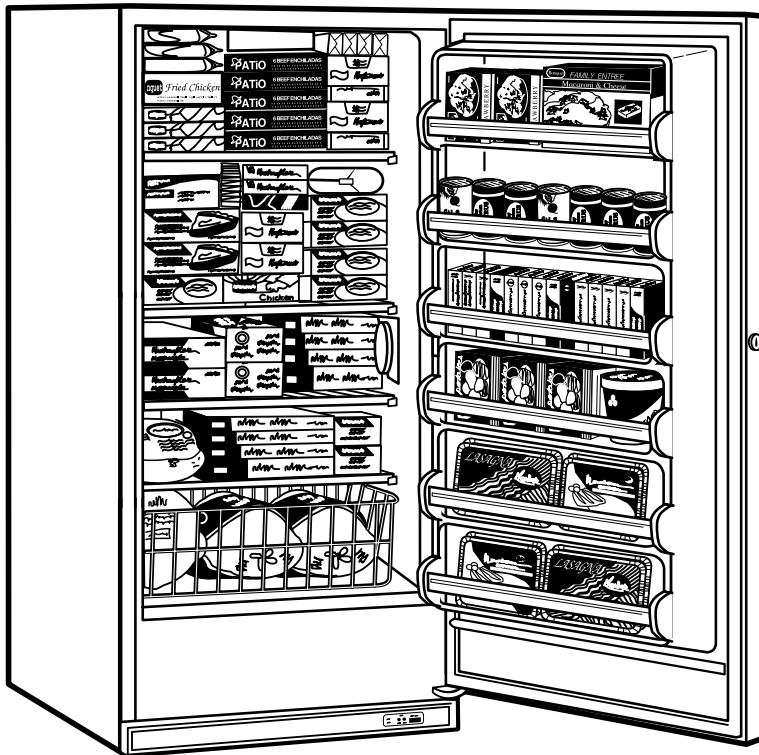

GE Appliances

FUM21DM—GE Manual Defrost Upright Freezer

Dimensions (in inches)

Front View

Top View

Air Clearances	
Each side (in.)	3
Top (in.)	3
Back (in.)	3

Specification Created 3/01

For answers to your Monogram®, GE Profile™ or GE appliance questions, visit our website at WWW.GEAppliances.com or call GE Answer Center® service, 800.626.2000.

GE Appliances

FUM21DM—GE Manual Defrost Upright Freezer

Features and Benefits

- 20.6 cu. ft. Capacity
- Manual Defrost
- Adjustable Temperature Control
- 5 Cabinet Shelves (1 Adjustable)
- 6 Door Shelves
- Defrost Water Drain
- Slide Out Bulk Storage Basket
- Safety Lock
- Interior Light
- Limited Food Loss Warranty
- Model FUM21DMRWH—White