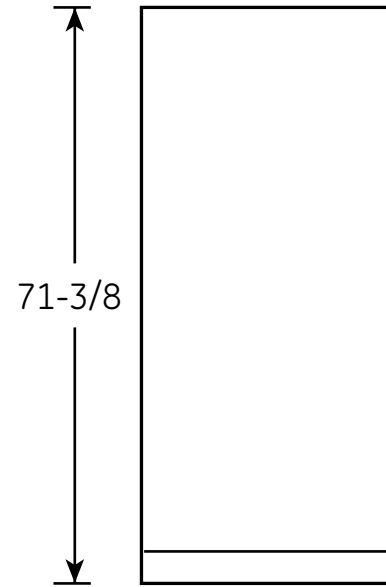

FUF21SVR

GE® 20.6 Cu. Ft. Capacity Frost-Free Upright Freezer

Dimensions and Installation Information (in inches)

Air Clearance	
Each side (in.)	3
Top (in.)	3
Back (in.)	3

Side View

Top View

For answers to your Monogram,® GE Profile™ or GE® appliance questions, visit our website at ge.com or call GE Answer Center® service, 800.626.2000.

FUF21SVR

GE® 20.6 Cu. Ft. Capacity Frost-Free Upright Freezer

Features and Benefits

- 20.6 cu. ft. Capacity
- Frost-Free
- High-Gloss Handle
- Electronic Temperature Control on Door
- 4 Cabinet Shelves
- 6 Freezer Door Shelves
- 1 Sliding Bulk Storage Basket
- Lock
- Interior Light
- Book-Ends Organizer (3)
- Model FUF21SVRWW – White