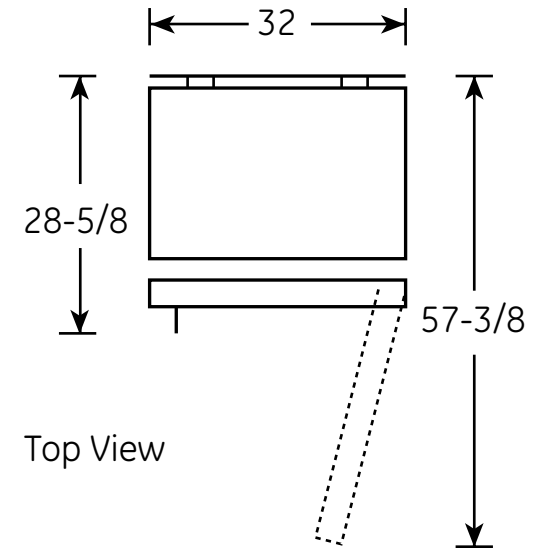

FUF21SVR

GE® 20.6 Cu. Ft. Capacity Frost-Free Upright Freezer

Dimensions and Installation Information (in inches)

Air Clearance	
Each side (in.)	3
Top (in.)	3
Back (in.)	3

Side View

Top View

For answers to your Monogram,® GE Profile™ or GE® appliance questions, visit our website at ge.com or call GE Answer Center® service, 800.626.2000.

FUF21SVR

GE® 20.6 Cu. Ft. Capacity Frost-Free Upright Freezer

Features and Benefits

- 20.6 cu. ft. Capacity
- Frost-Free
- High-Gloss Handle
- Electronic Temperature Control on Door
- 4 Cabinet Shelves
- 6 Freezer Door Shelves
- 1 Sliding Bulk Storage Basket
- Lock
- Interior Light
- Book-Ends Organizer (3)
- Model FUF21SVRWW – White