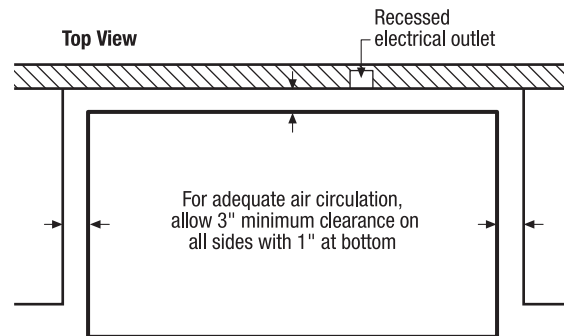

Know at a glance that your freezer is working.

Features	
Defrost	Manual
Adjustable Temperature Control	Yes
Interior Lighting	Bright
Store-More™ Removable Baskets	2
Food Organization System	Yes
Defrost Water Drain	Yes
Lid Handle	Yes
Lock with Pop-Out Key	Yes
Temp Alarm System	Yes
Power On Light	Yes
Certifications	
CSA Rating	Household
Specifications	
Total Capacity (Cu. Ft.)	12.9
Annual Energy (kWH)	362
Annual Energy Cost (.1065/kWH)	\$39
Power Supply Connection Location	Bottom Rear
Voltage Rating	115V/60Hz/5A
Connected Load (kW rating) @ 115 Volts ¹	.6
Amps @ 115 Volts	5
Minimum Circuit Required (Amps)	15
Shipping Weight (Approx.)	151 Lbs.

NOTE: For planning purposes only. Always consult local and national electric codes. Refer to Product Installation Guide for detailed installation instructions on the web at frigidaire.com.

Product Dimensions	
A - Height (Including Lid)	35"
B - Width	42-3/4"
C - Depth	29-1/2"
D - Height with Lid Open 90°	60-13/16"