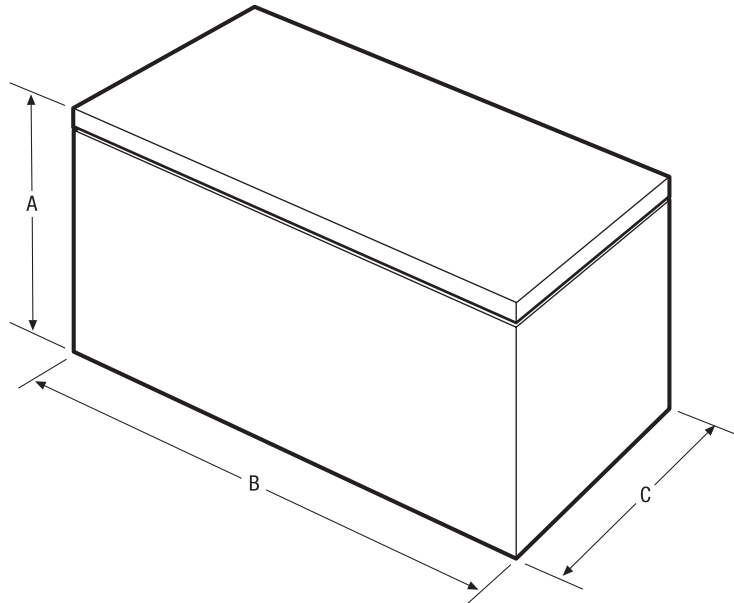

FRIGIDAIRE

GALLERY.

Freezer

GLFC1326F W

Manual Defrost
13 Cu. Ft. Chest

Product Dimensions

Height (Including Lid)	35"
Width	42-3/4"
Depth	29-1/2"

More Easy-To-Use Features

Convenient lift-out storage for easy access to most small frozen items or items that are most frequently accessed.

Lock with Pop-Out Key

Key is automatically ejected upon locking for maximum security.

Power-On Indicator Light

NOTE: For planning purposes only. Always consult local and national electric codes. Refer to Product Installation Guide for detailed installation instructions on the web at frigidaire.com.

Product Dimensions	
A - Height (Including Lid)	35"
B - Width	42-3/4"
C - Depth	29-1/2"
D - Height with Lid Open 90°	60-13/16"