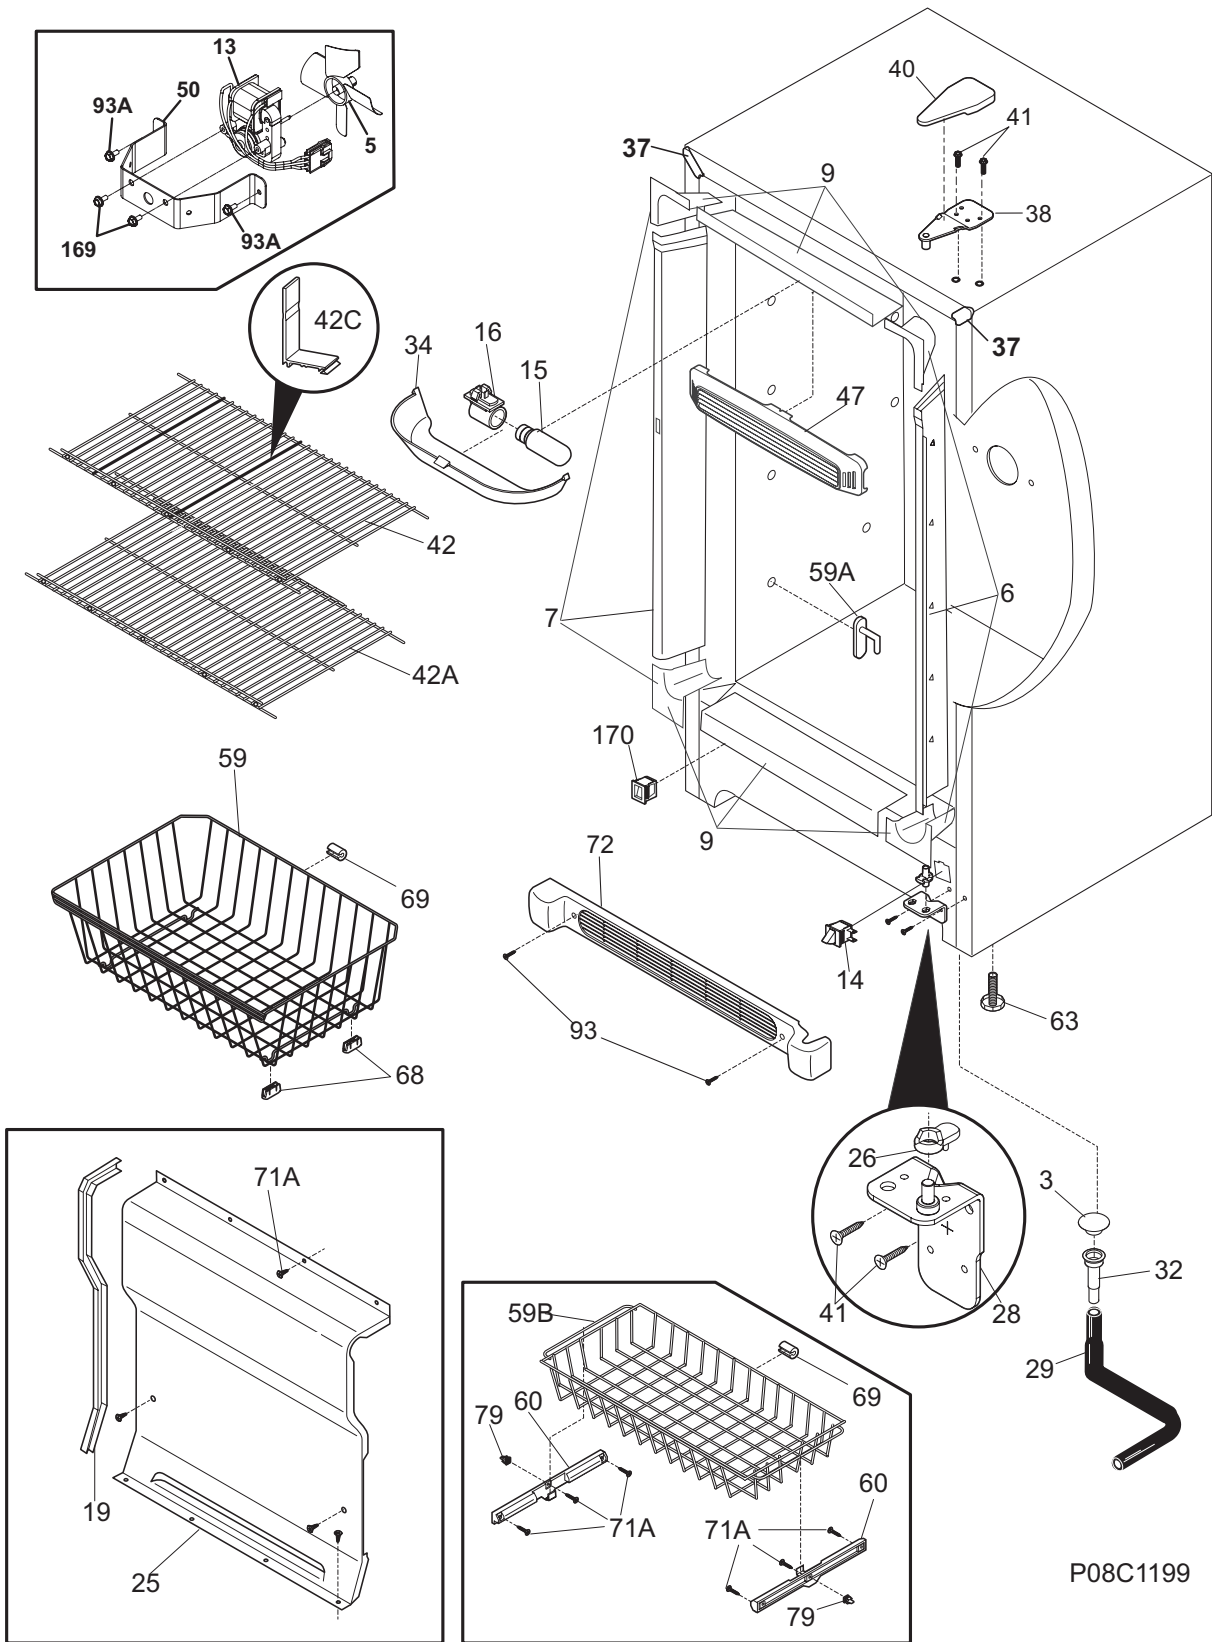

CABINET

CABINET

POS. NO	PART NO.	DESCRIPTION
3	216503100	Screen-drain
5 #	216325600	Fan Blade
6	297200900	Breaker Kit w/corners
7	297201100	Breaker Kit w/corners, lock catch
9	297200100	Breaker Kit w/corners, 32", top and bottom
13 #	297250000	Motor, fan, 115 V
14	216998000	Switch, light/lamp, ramp
15	297114000	Light Bulb, short, blue tint, 40W
16	297139500	Socket, light/lamp
19	216204902	Gasket-evap cover
25	297099251	Cover-evaporator
26	216503300	Ramp, door closer
28	297283900	Hinge-bottom, stepped pin
29	216313501	Hose-drain
32	5308005500	Drain
34	297184400	Shield-light
37	241611301	Trim-cabinet corner, white, (2)
38	297283800	Hinge-upper
40	297164400	Cover-hinge
41	297236200	Screw, tamper proof, 1/4-20 x 5/8
42	297119701	Shelf, wire, 16.69x27.88, white, (3)
42A	297119601	Shelf, 14.50x27.88
*	216502400	Grommet-shelf mtg
42C	297183702	Divider, blue, wire shelf
47	297192900	Baffle, air
50	216394050	Bracket, fan motor mount
59	297308900	Basket
59A	216486500	Stop-basket, (2)
59B	297308300	Basket
60	297013500	Slide, basket
63	216396900	Screw, leveling foot, plastic, adjustable
68	08009560	Glide-basket
69	5305878546	Bumper-basket
71A	297146800	Screw, 8-18AB x 0.470
72	297198900	Grille/Kickplate, 32", white
79	3017666	Nut-insert
93	5304460605	Screw, ph truss head, 8-18AB x 0.500
93A	297174300	Screw, #8, 18x.63, self pierce
*	216327800	Clip, wire
169	216912401	Screw, hex washer head, 8-32 x 0.500, bracket fan mtr, (2)
170	297280400	Valve, breather
*	297001704	Insulation, 24", drain tube
*	297089301	Energy Guide
*	5303305324	Paint, touch-up, white
*	297257400	Label, start guide
*	297281200	Instructions, elect guide, Precision