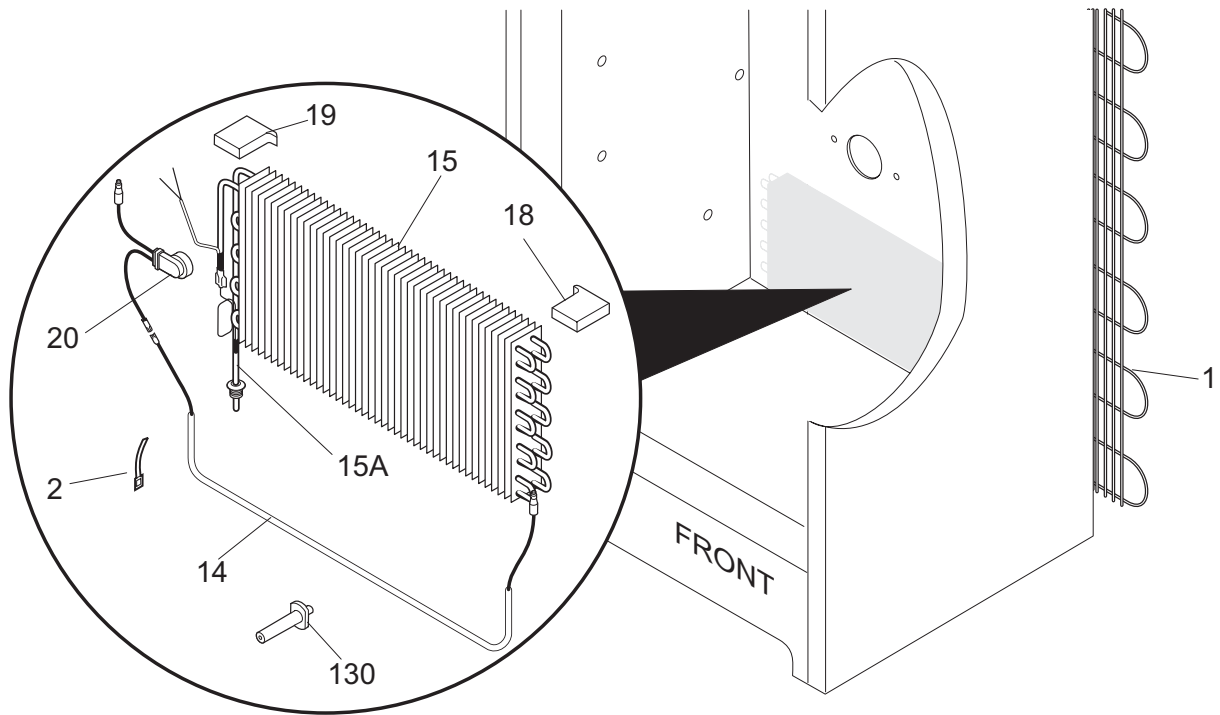

SYSTEM

P08S0485

SYSTEM

POS. NO	PART NO.	DESCRIPTION
1 #	5300083897	Condenser
2	5308000110	Strap-evap/heater, aluminum, (2)
4	216987500	Drier-filter
5 #	297237601	Harness-main
14	297216101	Heater-defrost
15 #	216997300	Evaporator
15A	297217900	Heat Exchanger, suct/cap tube
16	297139500	Socket, light/lamp
18	297078701	Insulator-evap, styrofoam, RH
19	297078801	Insulator-evap, styrofoam, LH
20	297216600	Thermostat, defrost
27	5308002681	Grommet, compressor
29 #	297223500	Compressor, w/o electricals
30	216954218	Controller
31A	297217000	Pan-drain
32	216954300	Clip, controller
35	240491503	Screw-compressor mtg, 1/4-28 x 1.16, (4)
43B	297048400	Clip
55	216985001	Capacitor-run, 15 MF
86	216036601	Screw, RWHD, 8-32A x 0.500, GX-CA
130	297244700	Support, evaporator mtg
*	216502500	Sleeve, suction line
*	240555002	Screw-#8-32 X 3/8
*	297014500	Plug-suction line
*	297018400	Thermistor
*#	297169904	Cord-power