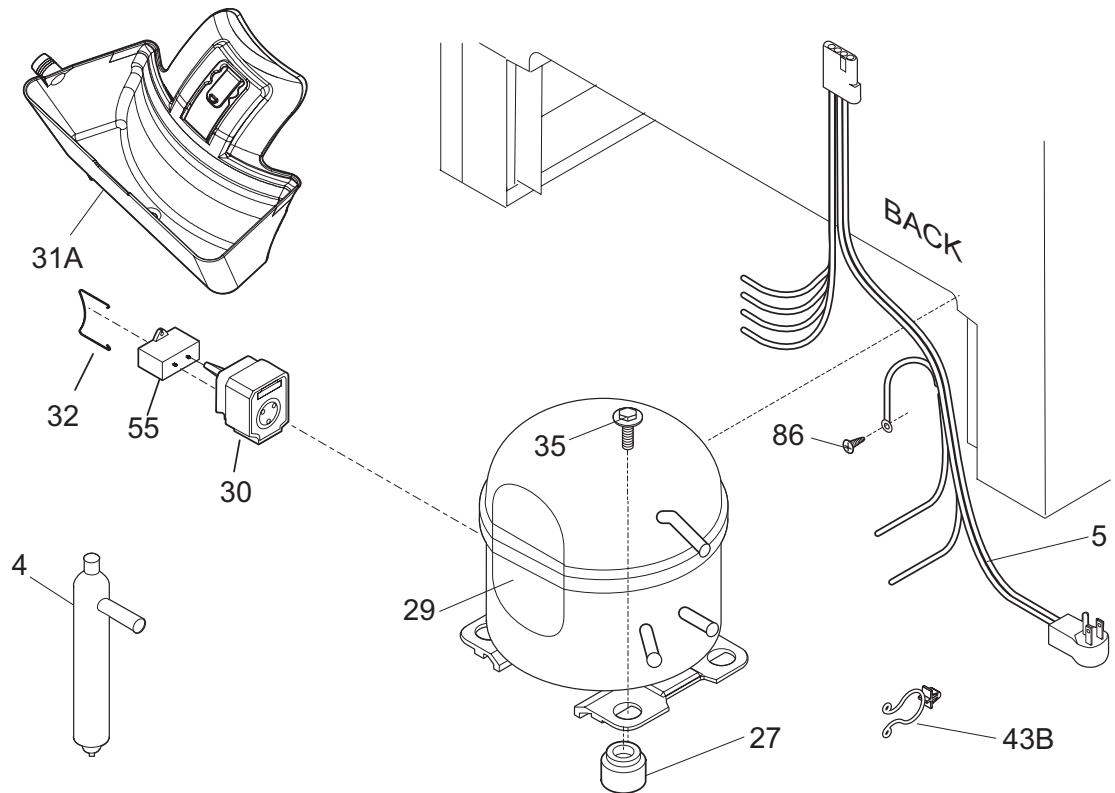

SYSTEM

P08S0485

SYSTEM

POS. NO	PART NO.	DESCRIPTION
1 #	5300083897	Condenser
2	5308000110	Strap-evap/heater, aluminum, (2)
4	216987500	Drier-filter
5 #	297237601	Harness-main
14	297216101	Heater-defrost
15 #	216997300	Evaporator
15A	297217900	Heat Exchanger, suct/cap tube
16	297139500	Socket, light/lamp
18	297078701	Insulator-evap, styrofoam, RH
19	297078801	Insulator-evap, styrofoam, LH
20	297216600	Thermostat, defrost
27	5308002681	Grommet, compressor
29 #	297223500	Compressor, w/o electricals
30	216954218	Controller
31A	297217000	Pan-drain
32	216954300	Clip, controller
35	240491503	Screw-compressor mtg, 1/4-28 x 1.16, (4)
43B	297048400	Clip
55	216985001	Capacitor-run, 15 MF
86	216036601	Screw, RWHD, 8-32A x 0.500, GX-CA
130	297244700	Support, evaporator mtg
*	216502500	Sleeve, suction line
*	240555002	Screw-#8-32 X 3/8
*	297014500	Plug-suction line
*	297018400	Thermistor
*#	297169904	Cord-power