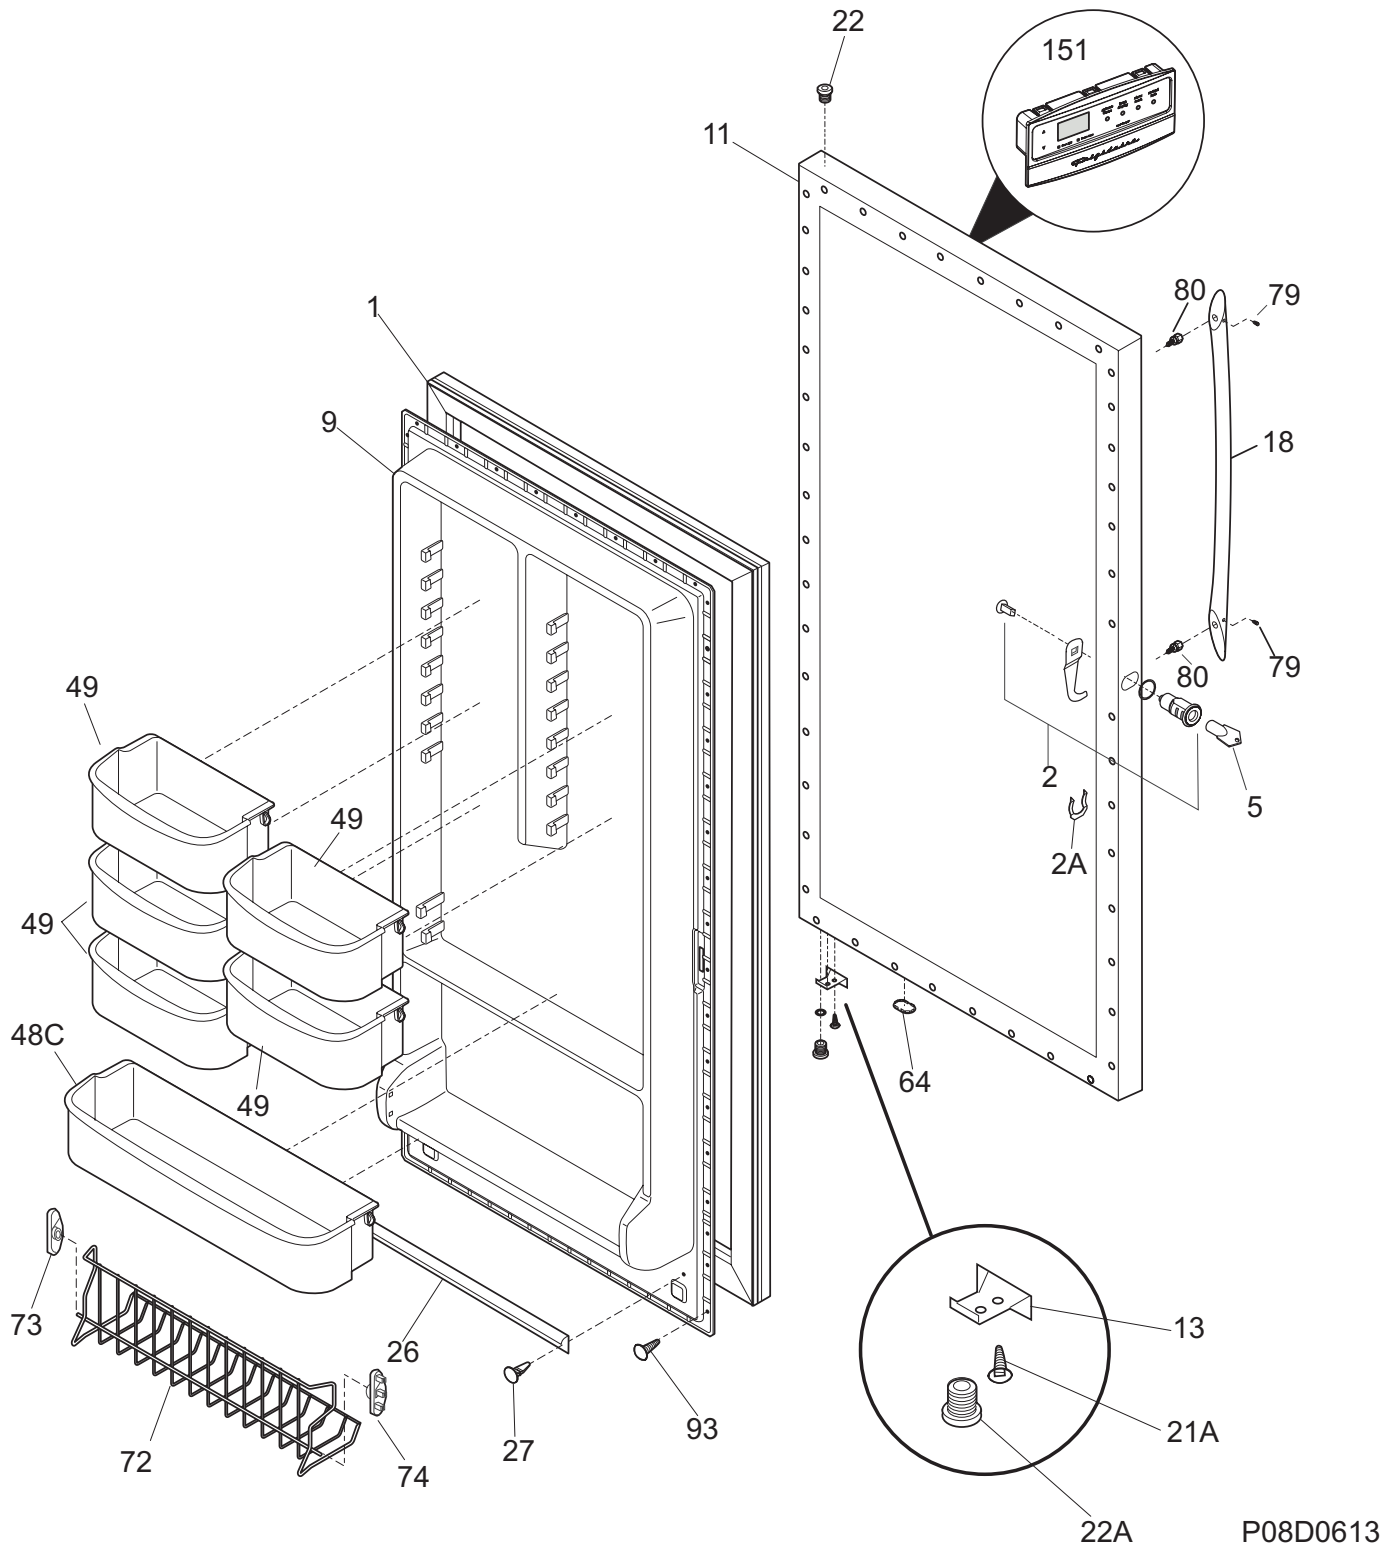

DOOR

DOOR

POS. NO	PART NO.	DESCRIPTION
1	216522312	Gasket-door, white
2 #	297213400	Lock Assy
2A	297213300	Clip, spring
5	297147700	Key, lock
9	297185900	Panel-inner door, frzr
11	297316702	Panel-outer door, white
13	297257000	Door Stop, chrome, RH
18	297233800	Handle-door, white
*	240537301	Nut-anchor, door hdl screw
21A	297197500	Screw, door stop mtg, FH38-16X.750, P Twin
22	216970800	Bearing, hinge w/o'ring, top
22A	297006800	Bearing-hinge, btm, w/o'ring
26	216524201	Gasket, secondary
27	5304472186	Clip, panel mtg
27*	5304406520	Clip, panel mtg kit, (40)
48C	297225600	Bin-door, gallon
49	297187200	Bin-door, 2-liter
64	216403700	Plug-button, hole filler, door base
72	297186700	Shelf, tilt out, wire
73	216513900	End Cap, shelf, LH, tilt-out
74	216514000	End Cap, shelf, RH, tilt-out
79	218755402	Screw-set, 10-32 x 0.375
80	218755504	Screw-shoulder, #10 AB, handle mounting
93	5304460605	Screw, ph truss head, 8-18AB x 0.500
151#	297241900	Control-electronic, assy, white, 115V