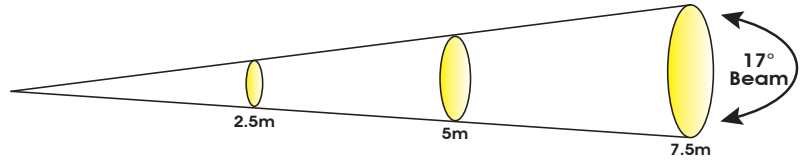

SOURCE

250W Dynamic LED Engine >93CRI
100,000 Hour Average LED Life

PHOTOMETRIC DATA

20,200 LUX 1877 FC @8.2' (2.5M) (17° Full On)
9,640 LUX 896 FC @8.2' (2.5M) (27° Full On)

EFFECTS

Variable Strobe Settings (1-18 fps)
Electronic Dimming (0% - 100%)

GOBOS

Supports "B" Size Glass, Metal, HT Transparency Gobos
Gobo Size: OD 86mm / IA 64mm / Thickness 0.15mm

CONTROL / CONNECTIONS

(7) DMX Channel Modes (2 / 3 / 8)
Manual Zoom
Manual and DMX Color Temperature and Dimmer
(4) Button and (2) Dial Control Panel
LCD Menu Display
3pin and 5pin DMX In/Out
powerCON In

SIZE / WEIGHT

Length: 30.1" (764mm)
Width: 12.8" (325mm)
Vertical Height: 18.0" (458mm)
Weight: 30.0 lbs. (13.6 kg)

ELECTRICAL / THERMAL

AC 100-240V - 50/60Hz
300W Max Power Consumption
14° to 113°F (-10° to 45°C)

APPROVALS / RATINGS

CE Approved
IP20 Rated

INSTALLATION

Rigging: Clamp or Stand (Not Included)
Working Position: Any (360°)

INCLUDED ITEMS

(1) powerCON Cable, (1) 3pin XLR Cable
(1) Safety Cable

OPTIONAL ACCESSORIES

ORDER CODE	ITEM
TRIGGER CLAMP	Heavy Duty Wrap Around Hook Clamp
** pending **	Flight Case For DW Profile
AC3PDMX10PRO	10 ft. (3m) 3pin PRO DMX Cable
AC3PDMX25PRO	25 ft. (7.5m) 3pin PRO DMX Cable
AC3PDMX50PRO	50 ft. (15.2m) 3pin PRO DMX Cable
AC5PDMX10PRO	10 ft. (3m) 5pin PRO DMX Cable
AC5PDMX25PRO	25 ft. (7.5m) 5pin PRO DMX Cable
AC5PDMX50PRO	50 ft. (15.2m) 5pin PRO DMX Cable

PHOTOMETRIC DATA

	MIN ZOOM					
	m	ft	m	ft	m	ft
Distance	2.5	8.2	5	16.4	7.5	24.6
17° Beam Diameter	0.75	2.5	1.5	4.9	2.25	7.4
	lux	fc	lux	fc	lux	fc
FULL ON	20,200	1,877	5,412	503	2,423	225
COOL WHITE	11,450	1,064	3,097	288	1,383	128
WARM WHITE	9,150	850	2,468	229	1,110	103