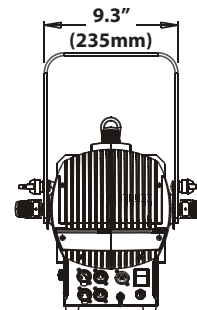

DIMENSIONAL DIAGRAMS

Specifications are subject to change without notice ©Elation Professional