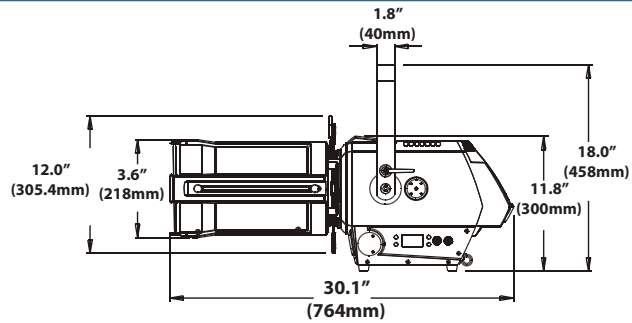

SIZE / WEIGHT

Length: 30.1" (764mm)
 Width: 12.8" (325mm)
 Vertical Height: 18.0" (458mm)
 Weight: 30.0 lbs. (13.6 kg)

ELECTRICAL / THERMAL

AC 100-240V - 50/60Hz
 300W Max Power Consumption
 14° to 113°F (-10° to 45°C)

PHOTOMETRIC DATA

	MIN ZOOM					
	m	ft	m	ft	m	ft
Distance	2.5	8.2	5	16.4	7.5	24.6
17° Beam Diameter	0.75	2.5	1.5	4.9	2.25	7.4
	lux	fc	lux	fc	lux	fc
FULL ON	20,200	1,877	5,412	503	2,423	225
COOL WHITE	11,450	1,064	3,097	288	1,383	128
WARM WHITE	9,150	850	2,468	229	1,110	103

	MAX ZOOM					
	m	ft	m	ft	m	ft
Distance	2.5	8.2	5	16.4	7.5	24.6
27° Beam Diameter	1.2	3.9	2.4	7.9	3.6	11.8
	lux	fc	lux	fc	lux	fc
FULL ON	9,640	896	2,516	234	1,141	106
COOL WHITE	5,472	508	1,400	130	6,503	604
WARM WHITE	4,406	409	1,113	103	5,213	484

DIMENSIONAL DIAGRAMS

Specifications are subject to change without notice ©Elation Professional