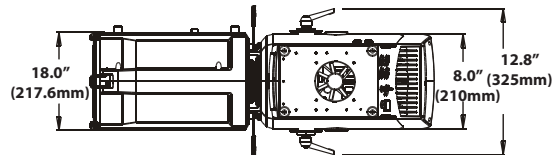

SIZE / WEIGHT

Length: 30.1" (764mm)
 Width: 12.8" (325mm)
 Vertical Height: 18.0" (458mm)
 Weight: 30.0 lbs. (13.6 kg)

ELECTRICAL / THERMAL

AC 100-240V - 50/60Hz
 300W Max Power Consumption
 14° to 113°F (-10° to 45°C)

PHOTOMETRIC DATA

	MIN ZOOM					
	m	ft	m	ft	m	ft
Distance	2.5	8.2	5	16.4	7.5	24.6
17° Beam Diameter	0.75	2.5	1.5	4.9	2.25	7.4
	lux	fc	lux	fc	lux	fc
FULL ON	20,200	1,877	5,412	503	2,423	225
COOL WHITE	11,450	1,064	3,097	288	1,383	128
WARM WHITE	9,150	850	2,468	229	1,110	103

	MAX ZOOM					
	m	ft	m	ft	m	ft
Distance	2.5	8.2	5	16.4	7.5	24.6
27° Beam Diameter	1.2	3.9	2.4	7.9	3.6	11.8
	lux	fc	lux	fc	lux	fc
FULL ON	9,640	896	2,516	234	1,141	106
COOL WHITE	5,472	508	1,400	130	6,503	604
WARM WHITE	4,406	409	1,113	103	5,213	484

DIMENSIONAL DIAGRAMS

Specifications are subject to change without notice ©Elation Professional