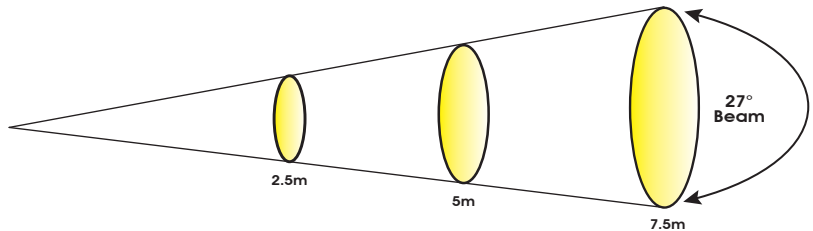

MAX ZOOM					
	m	ft	m	ft	m	ft
Distance	2.5	8.2	5	16.4	7.5	24.6
27° Beam Diameter	1.2	3.9	2.4	7.9	3.6	11.8
	lux	fc	lux	fc	lux	fc
FULL ON	9,640	896	2,516	234	1,141	106
COOL WHITE	5,472	508	1,400	130	6,503	604
WARM WHITE	4,406	409	1,113	103	5,213	484