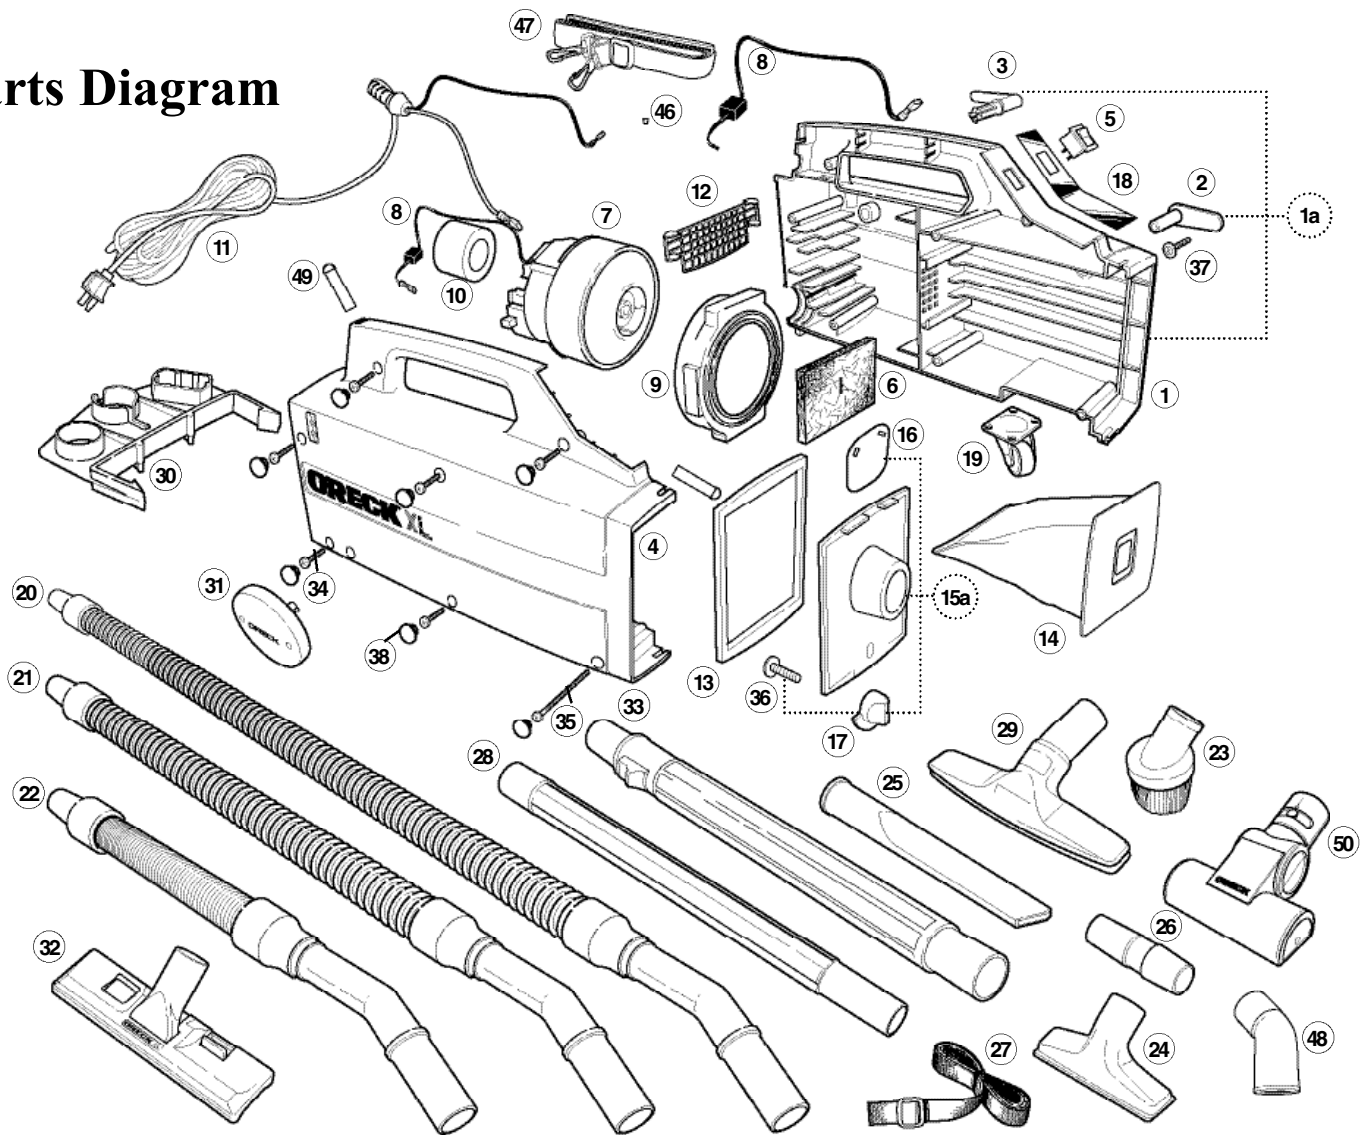

- UNPLUG UNIT BEFORE SERVICING.
- REPLACEMENT OF MOTORS SHOULD ONLY BE DONE BY AN EXPERIENCED ELECTRICIAN OR AN AUTHORIZED ORECK SERVICE CENTER.

Parts Diagram

Old Style Components

#	Item	Order #	Qty.	Pk.			
39	Clamp Assembly w/Clamp Cap	09-72016-01	1	1	NLA	NLA	NLA
40	Clamp Cap	72070-01	1	1	NLA	NLA	NLA
41	Motor Mount, Large	72057-01-0000	1	1			
43	Housing Door Assembly, w/Rubber Flapper & Clamp, White	09-72040-01	1	1	NLA	NLA	NLA
	Housing Door Assembly, w/Rubber Flapper & Clamp, Black	09-72040-02	1	1	NLA	NLA	NLA
44	Rubber Flapper	72041-01	1	1			
45	Rubber Flapper Metal Clamp	03-00445-01	1	1			