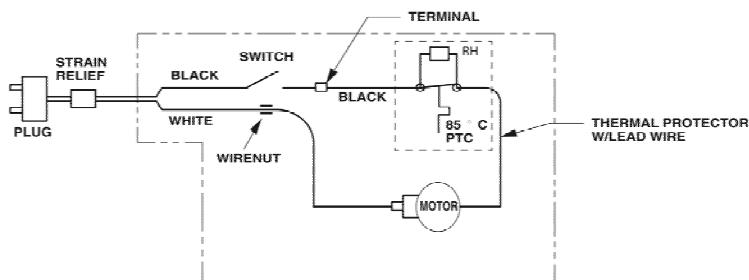

Standard Fastener Hardware Listing

Fasteners Fit All Compact Canisters Listed in Service Manual

#	FASTENER DESCRIPTION	FASTENER PART NO.	PART THAT FASTENER IS USED ON	QTY REQ'D	TORQUE RANGE (in/lb)	QTY PER PKG.		
34	Screw, #8 - 10 X 7/8"	03754M	Housing	6	13 - 16	100		
35	Screw, #8 - 10 X 2 3/8"	03-00442-01M	Housing	1	13 - 16	100		
36	Screw, #8 - 10 X 1/2"	03-00471-01M	Door Knob	1	13 - 16	100		

Fasteners For BB870-AD, BB870-AS, BB880-AD, BB900-DGB, BB900-DGR, BB900-SM Models Only

37	Screw, #8 - 10 X 7/8"	03-00451-01M	Cord Wrap	1	13 - 16	100		
38	Screw Cap Buttons, Black	72039-01M		7		100	NLA	NLA
46	Wire Nut 71B 16-22 AWG	03-00599-01M		1	35 - 55	100		

Wiring Diagram

**WHEN REPLACING THE MOTOR FOR BB280, BB850, BB870, BB880, BB900 OR BB1000 USE KIT #09-72158-01
WHEN REPLACING THE MOTOR FOR BB1100 USE KIT #09-73058-01**

WHICH INCLUDES:
MOTOR
LARGE MOTOR MOUNT
MOTOR MOUNT REAR (SMALL)
WIRENUT

SCHEMATIC DIAGRAM

WIRING DIAGRAM FOR MOTOR KIT COMPACT CANISTER VACUUM

NOTES:

- ALL TERMINALS ARE QUICK SLIDE.
- IF TERMINAL ON WHITE LEAD FROM CORD, STRIP INSULATION FROM CORD & USE WIRENUT.

IMPORTANT SAFETY NOTES:

- UNPLUG UNIT BEFORE SERVICING.
- REPLACEMENT OF MOTORS SHOULD ONLY BE DONE BY AN EXPERIENCED ELECTRICIAN OR AN AUTHORIZED ORECK SERVICE CENTER.