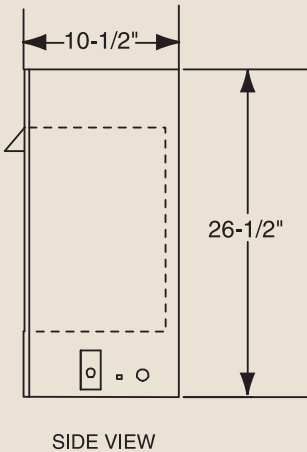

A Brand of Monessen Hearth Systems Co.
149 Cleveland Drive, Paris, Kentucky 40361

www.monessenhearth.com