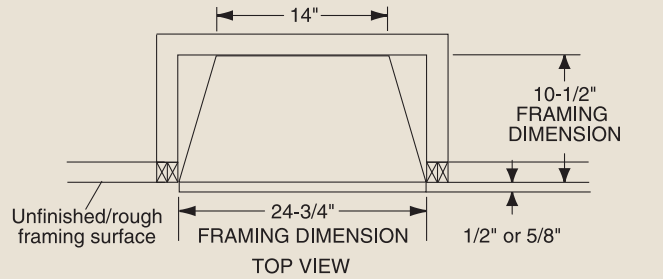

PRODUCT SPECIFICATIONS DFX24C Vent Free

INTERIOR DIMENSIONS

Front opening width: 21"
 Front opening height: 17"
 Rear wall width: 13-1/8"
 Firebox depth: 9"

TECHNICAL INFORMATION

Max. BTU Input: 22,000 BTU/HR
 Ignition System: Standing Pilot
 Gas Type: Natural or LP
 Clearance to Fireplace: Zero
 CSA Design Certified

FIELD INSTALLED ACCESSORIES

Louvers: Polished Brass
 Black Small Face Plate (31" H x 33" W): Includes Brass Trim
 Variable Thermostat Controlled Forced Air Blower (135cfm) -BLOT
 Cottage Clay firebrick
 Ambient Technologies™ Remote Controls and Thermostats
 Wood Cabinet Surrounds and Hearths