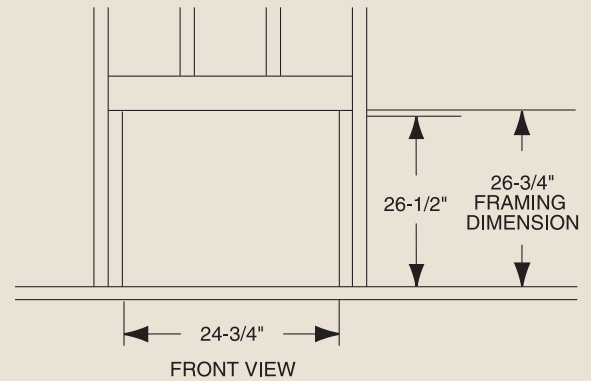

A Brand of Monessen Hearth Systems Co.
149 Cleveland Drive, Paris, Kentucky 40361

www.monessenhearth.com