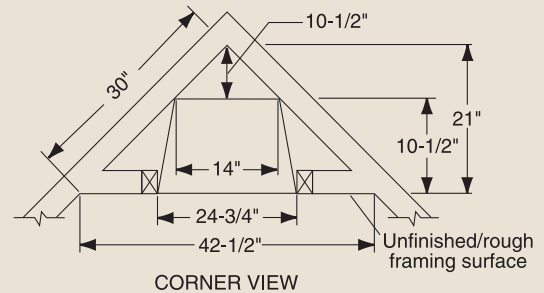

A Brand of Monessen Hearth Systems Co.
149 Cleveland Drive, Paris, Kentucky 40361

www.monessenhearth.com