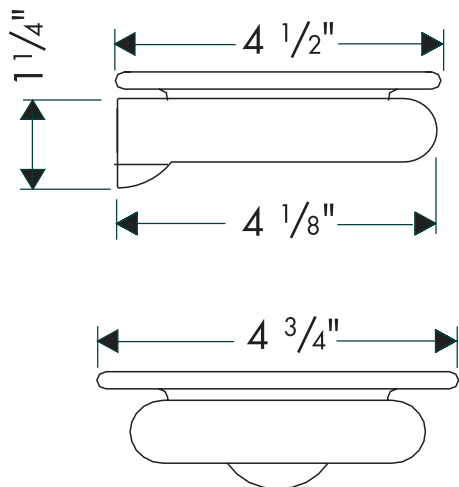

Product Features

- Wall mounted
- Anti-shatter polymer soap dish

Available Finishes

Chrome	06592000
Brushed Nickel	06592820
Polished Nickel	06592830

The measurements shown are for reference only.

Products and specifications shown are subject to change without notice.

Specification sheet revised 1/2008