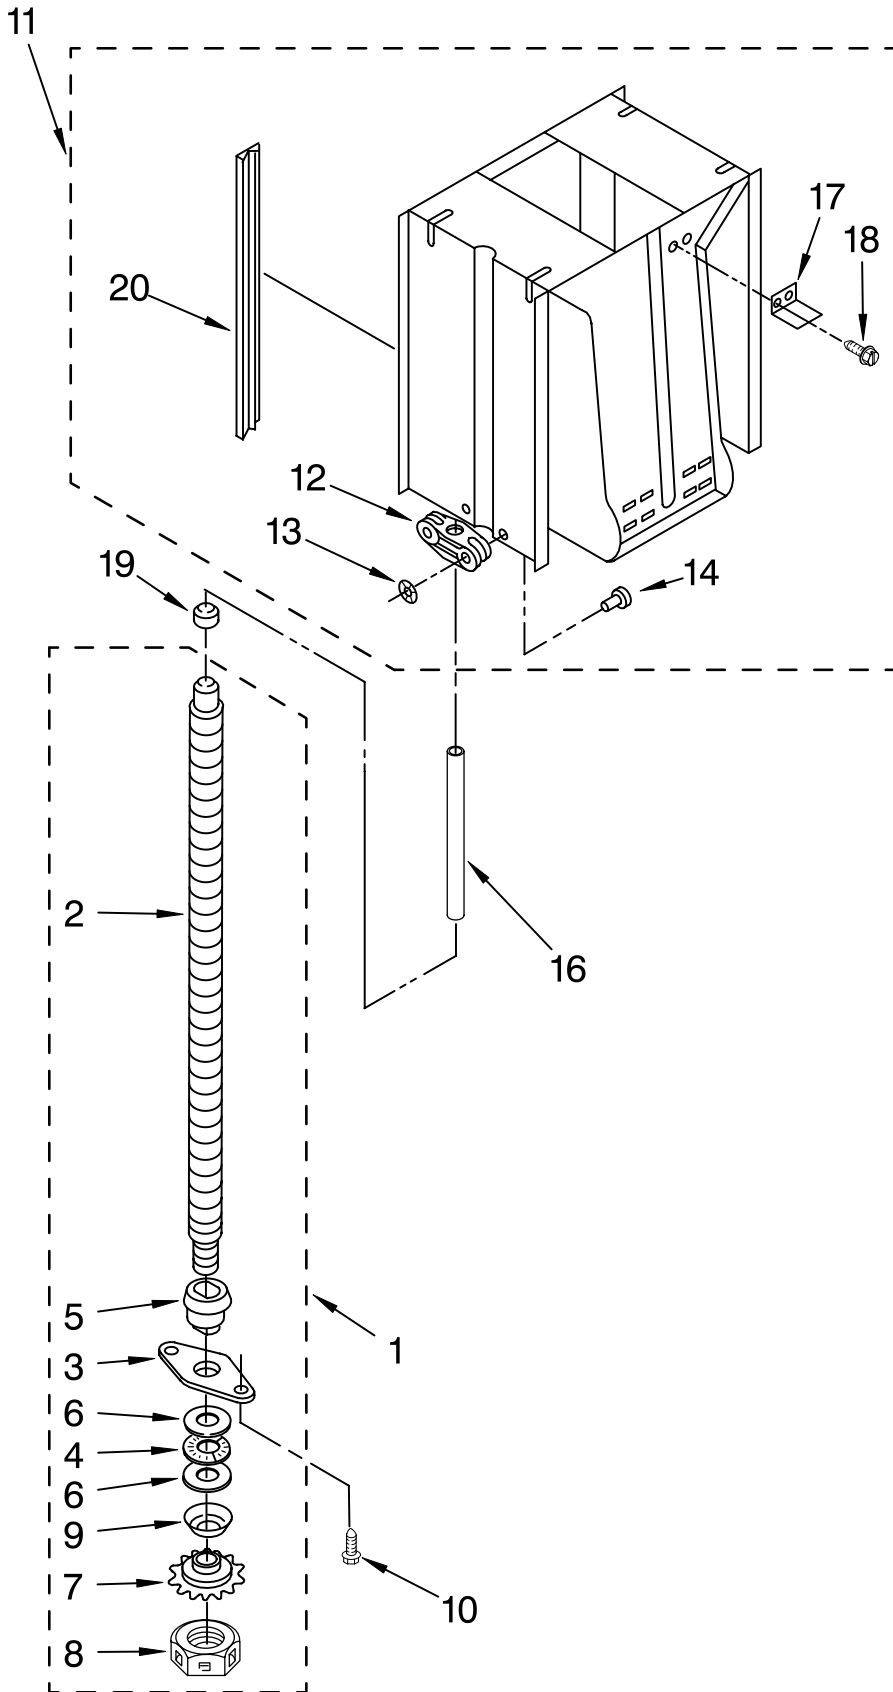

Illus. No.	Part No.	DESCRIPTION
9	4153788	Bearing, Roller (2)
10	775526	Bolt, Leveler
11	776356	Locknut, 3/8-24
12	9870867	Shield, Slide Track(2)
13	9870585	Wheel, Leveler (2)
15	489478	Screw, 8 x 1/2 AB
16	9870444	Panel, Inner
17	777458	Screw, 6-32 x 3/8

FOR ORDERING INFORMATION REFER TO PARTS PRICE LIST

PANEL AND CONTROL PARTS

For Models: TU800SPPB1, TU800SPPQ1
(Black) (White)

Illus. No.	Part No.	DESCRIPTION
1	9871072 9871073	Panel, Black White
2	489478	Screw, 8 x 1/2AB
8	9870487 9870486	Knob, Switch Black White
9	9871160 9870473	Plate, Cover Black White

Illus. No.	Part No.	DESCRIPTION
11	9871825	Cover, Top (Recessed)
13	9871829	Switch, Drawer Tilt
14	608824	Switch, Rotary
15	777849	Screw, 6-20 x 1

Illus. No.	Part No.	DESCRIPTION
16	9871839B 9871839W	Escutcheon, Control Black White
19	9872078B 9872078W	Insert, Black White
21	9871993	Bracket, Retainer
24	777383	Nut, Rotary Switch
28	780239	Bracket, Mounting (2) (Alternate)

FOR ORDERING INFORMATION REFER TO PARTS PRICE LIST

POWERSCREW AND RAM PARTS

For Models: TU800SPPB1, TU800SPPQ1
(Black) (White)

Illus. No.	Part No.	DESCRIPTION
1	9870500	Screw, Power Complete Assembly (2)
2		Screw, Power (Available Only As Complete Assembly)
3	779121	Plate, Bearing (2)
4	775482	Bearing, Needle (2)
5	776941	Hub, Power Screw (2)
6	775481	Race, Thrust (4)
7	777385	Sprocket, Washer (2)
8	4154842	Nut, Power Screw (2)
9	777332	Washer, Cone (2)
10	9871067	Screw,
11	9871251	Ram Assembly
12	9870163	Nut, Power
13	90296	Clip
14	9870187	Stud
16	9870037	Stop, Ram Powerscrew (2)
17	9870498	Bracket, Top Limit Switch
18	780034	Screw, (2) 10-24 x 3/8
19	9870775	Cap, Stop
20	9870169	Slide, Ram (4)