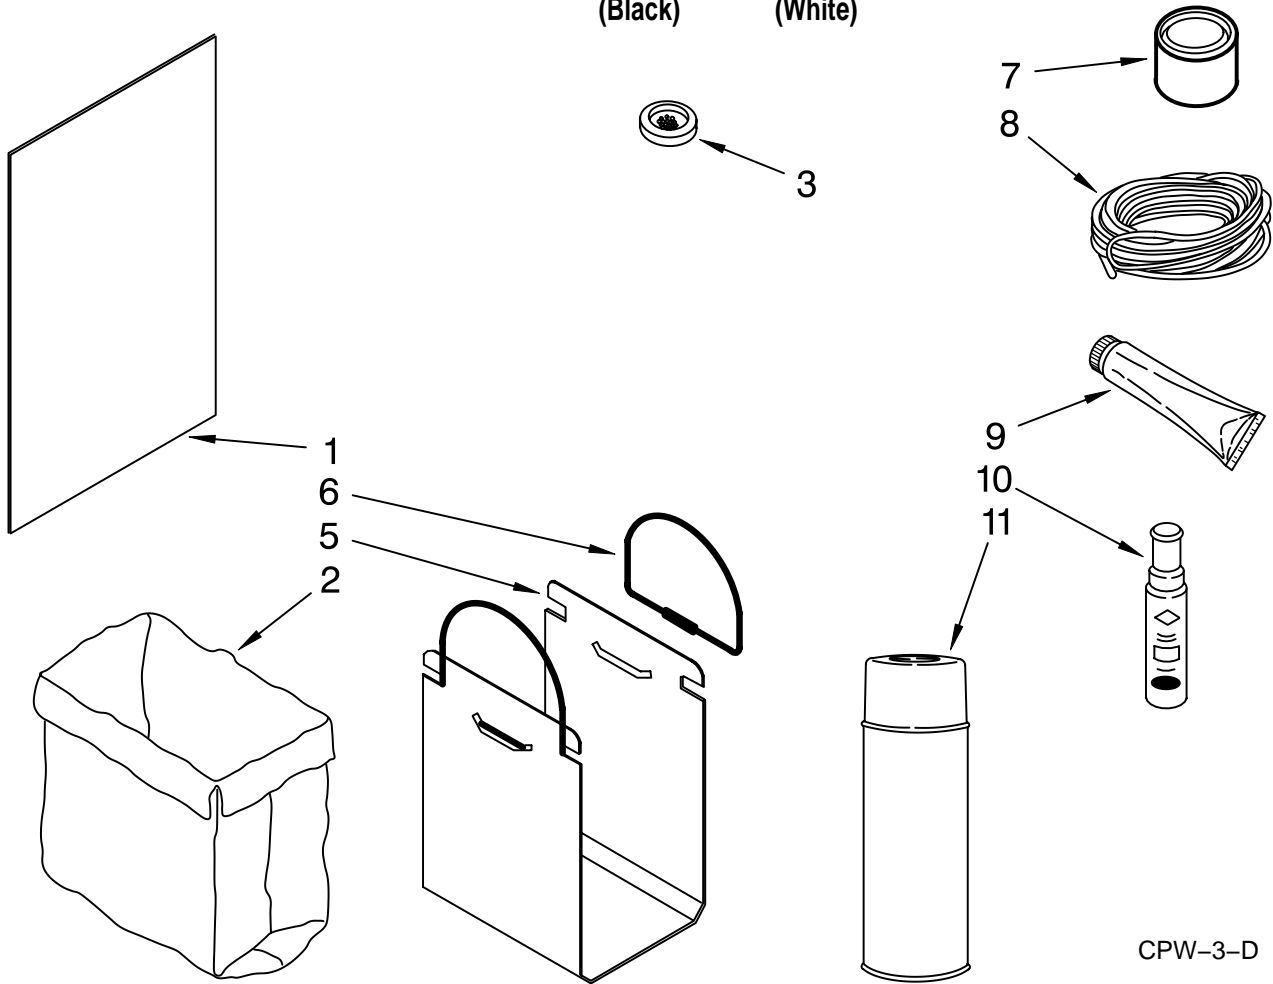

ACCESSORY PARTS

For Models: TU800SPPB1, TU800SPPQ1
(Black) (White)

Illus. No.	Part No.	DESCRIPTION
The Accessory Parts Listed Below May or May Not Be Included With Your Compactor.		
1	777762	Panel, Container Front
	777941	Almond & Harvest Gold
	675378	Black & White
	780334	Brushed Chrome
2	882652	Almond & Black Bag, Trash
	675186	12 Pack
	882652	48 Pack
3	777635	Deodorizer, Solid Stick-Ups (2-Pack)
5	13030	Carrier, Bag (Includes No. 6)

Illus. No.	Part No.	DESCRIPTION
6	777108	Handle, Bag Carrier
7	675351	Grease, 4 Oz. (Use on Power Screw & Ram Pressure Pads)
8	10875	Wire, 25' Roll
	242820	Blue 16 Ga.
	242825	Black 14 Ga.
	242826	Red 14 Ga.
	47261	White 14 Ga.
	47261	Black 12 Ga.
	299885	Red 12 Ga.
	47263	White 12 Ga.
9	279368	Adhesive, Insulation (2oz Tube)

Illus. No.	Part No.	DESCRIPTION
10		Paint, Touch-Up 1/2 Oz.
	72107	Almond
	72109	Avocado
	72032	Black
	72108	Coffee
	72110	Harvest Gold
	72113	Platinum
	72112	Toast
	72017	White
11		Paint, Spray 13 Oz.
	350956	Almond
	261888	Avocado
	285006	Black
	261886	Coffee
	261890	Harvest Gold
	285366	Platinum
	978726	Stanford Brown
	285365	Toast
	350930	White

FOR ORDERING INFORMATION REFER TO PARTS PRICE LIST