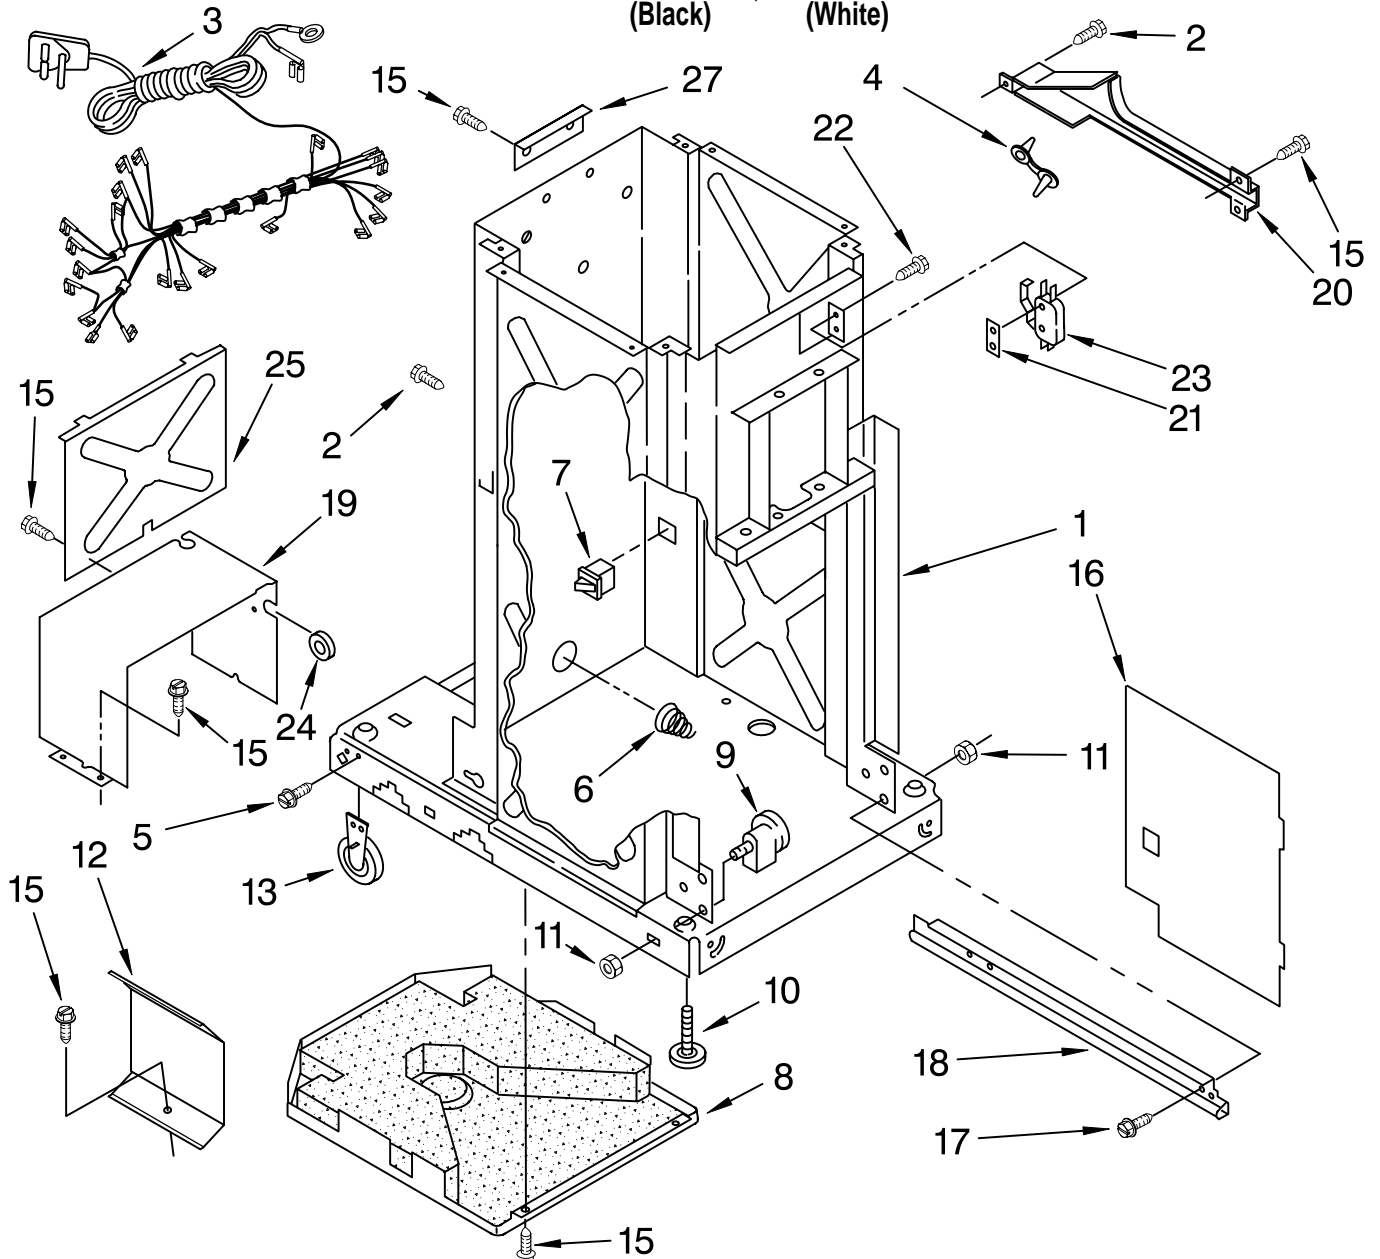

Illus. No.	Part No.	DESCRIPTION
1		Frame (Not A Serviceable Part)
2	777070	Screw, 8-32 x 5/16
3	9872113	Harness-Cord, Power
4	777035	Clamp, Wire
5	780034	Screw, 10-24 x 3/8
6	777180	Spring, Container
7	4149377	Switch, Drawer Safety
8	780437	Pan, Bottom

Illus. No.	Part No.	DESCRIPTION
9	4153788	Bearing, Roller (2)
10	775526	Bolt, Leveler
11	776356	Locknut, 3/8-24
12	9870867	Shield, Slide Track(2)
13	9870585	Wheel, Leveler (2)
15	489478	Screw, 8 x 1/2 AB
16	9870444	Panel, Inner
17	777458	Screw, 6-32 x 3/8

Illus. No.	Part No.	DESCRIPTION
18	9870976	Frame, Slide (R.H.)
	9870975	Frame, Slide (L.H.)
19	780434	Cover, Motor
20	4149659	Shield, Harness
21	777850	Nut, Plate
22	489399	Screw, 8-32 x 5/16
23	777811	Switch, Top Limit & Directional
24	776118	Grommet, Motor Cover
25	608009	Plate, Cover
27	775668	Angle, Top Bracket

FOR ORDERING INFORMATION REFER TO PARTS PRICE LIST

POWERSCREW AND RAM PARTS

For Models: TU800SPPB1, TU800SPPQ1
(Black) (White)

Illus. No.	Part No.	DESCRIPTION
1	9870500	Screw, Power Complete Assembly (2)
2		Screw, Power (Available Only As Complete Assembly)
3	779121	Plate, Bearing (2)
4	775482	Bearing, Needle (2)
5	776941	Hub, Power Screw (2)
6	775481	Race, Thrust (4)
7	777385	Sprocket, Washer (2)
8	4154842	Nut, Power Screw (2)
9	777332	Washer, Cone (2)
10	9871067	Screw,
11	9871251	Ram Assembly
12	9870163	Nut, Power
13	90296	Clip
14	9870187	Stud
16	9870037	Stop, Ram Powerscrew (2)
17	9870498	Bracket, Top Limit Switch
18	780034	Screw, (2) 10-24 x 3/8
19	9870775	Cap, Stop
20	9870169	Slide, Ram (4)