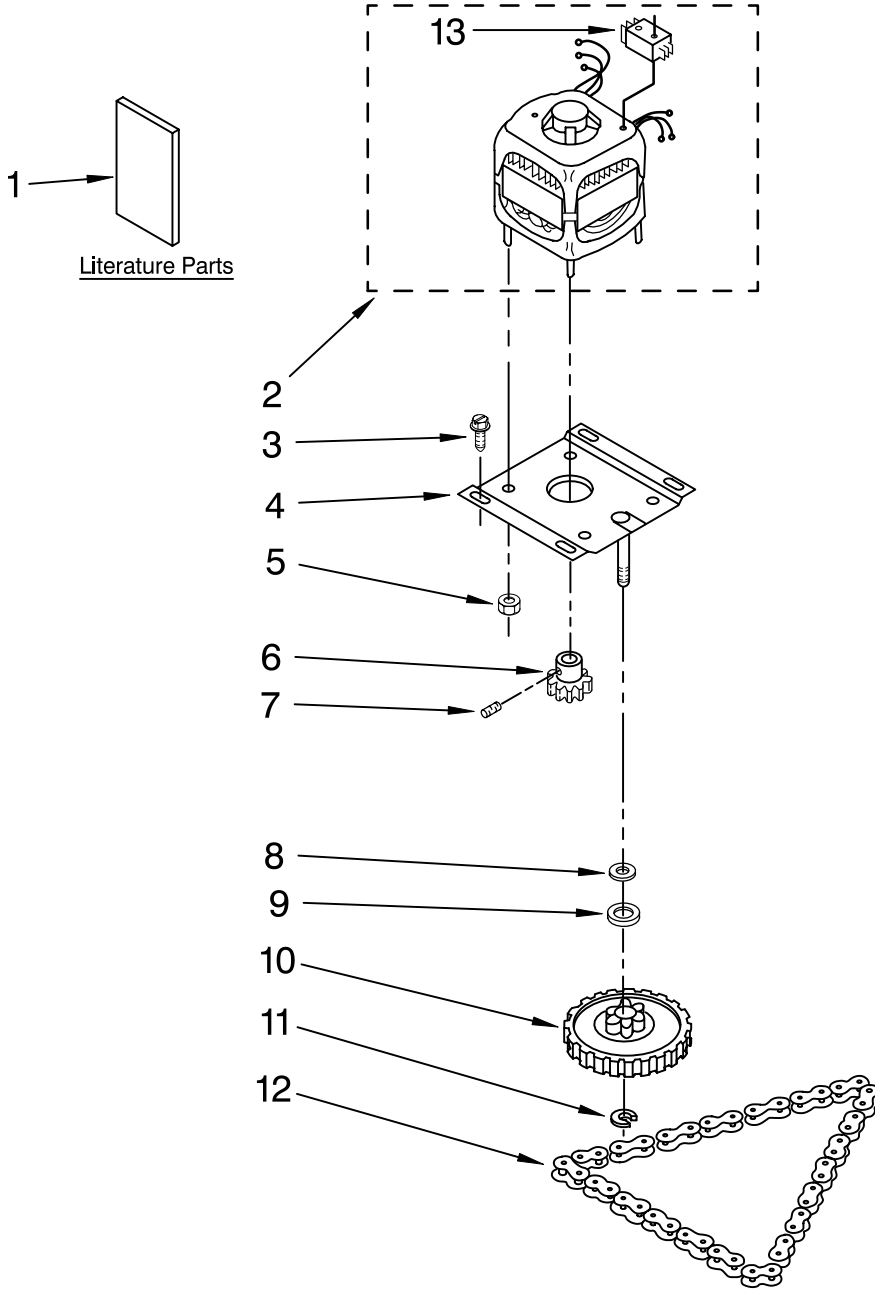

MOTOR AND DRIVE PARTS

For Models: TU800SPPB1, TU800SPPQ1
(Black) (White)

TRASH
COMPACTOR

Illus. No.	Part No.	DESCRIPTION

1		Literature Parts
	9871676	Guide, Use & Care
	9871607	Instructions, Installation
	9871765	Tech Sheet
	8052029	Label, 1-800 Number

Following May Be Purchased

DO-IT-YOURSELF REPAIR MANUALS

	677821	Do-It-Yourself Manual
2	9870343	Motor, Drive (Includes Item 13)
3	9871067	Screw,
4	776327	Plate, Motor
5	776338	Locknut, 10-32 (4)
6	4149667	Gear, Drive
7	454512	Pin, Slotted Spring
8	776035	Washer, Wave
9	297462	Washer, Thrust
10	777124	Gear, Driven
11	776036	Clip, Ring
12	780477	Chain, Drive
13	777971	Switch, Motor

Parts Not Illustrated and Optional Parts (Not Included)

9870118	Undercounter Conversion Kit

FOR ORDERING INFORMATION REFER TO PARTS PRICE LIST