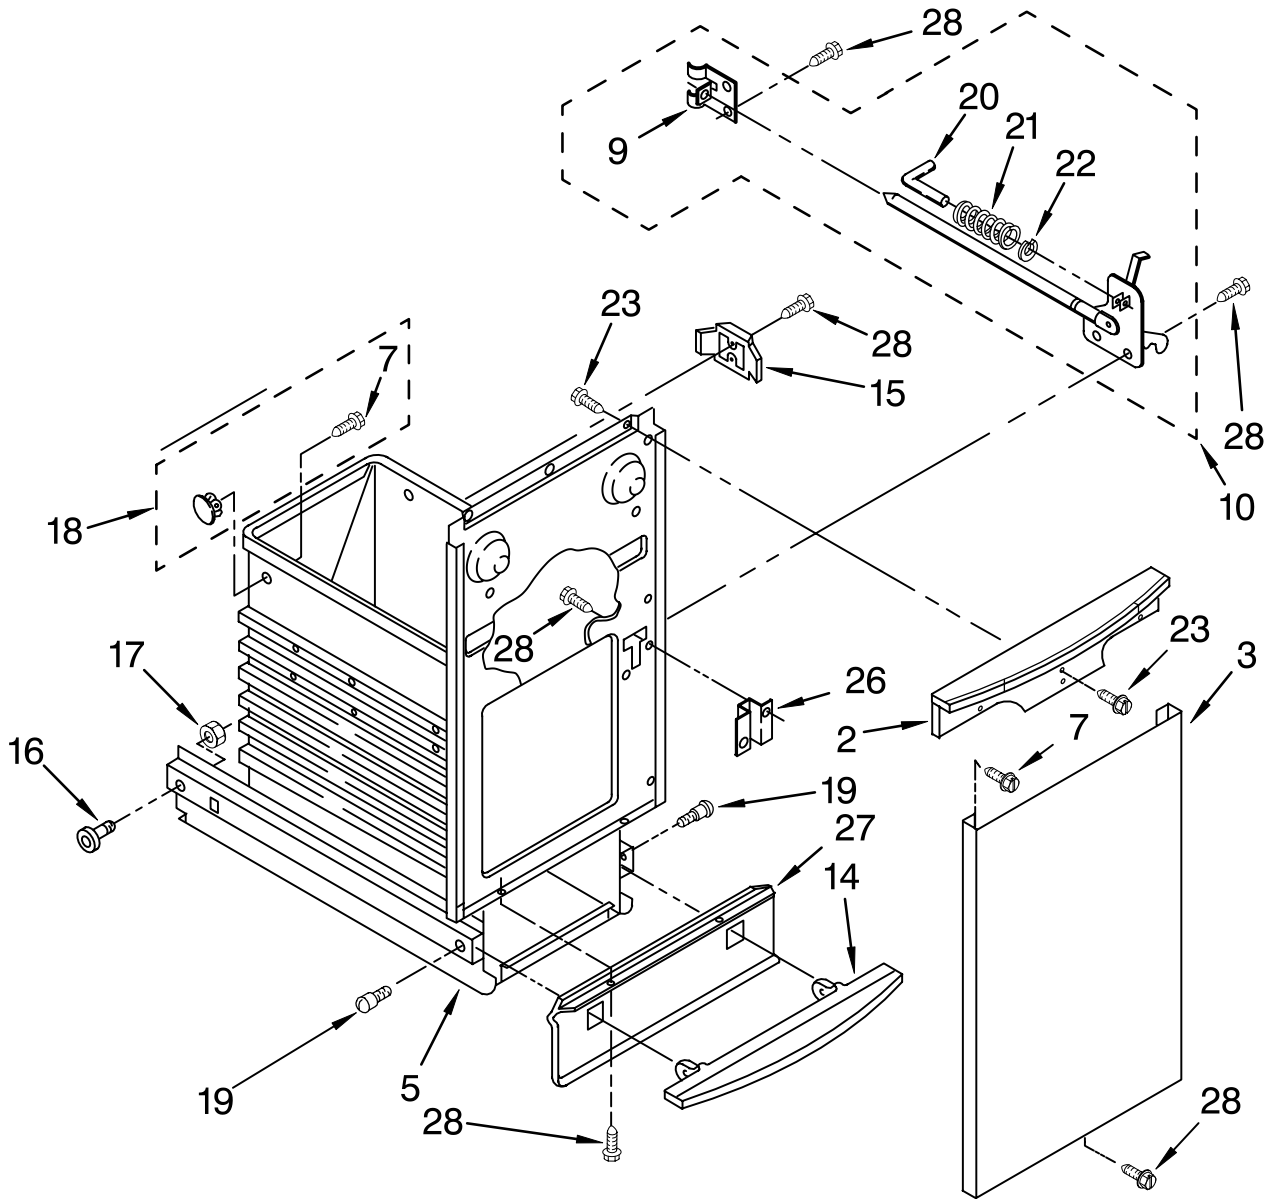

CONTAINER PARTS

For Models: TU800SPPB1, TU800SPPQ1
(Black) (White)

FOR ORDERING INFORMATION REFER TO PARTS PRICE LIST

CONTAINER PARTS

For Models: TU800SPPB1, TU800SPPQ1
(Black) (White)

Illus. No.	Part No.	DESCRIPTION
2		Handle, Container
	9871267	Black
	9871235	White
3		Panel, Container
	9871311	Black
	9871309	White
		Front
5	884573	Container Assembly
7	3196175	Screw
9	776395	Guide, Rear Latch
10	9870066	Latch Assembly
14		Pedal, Foot
	4149672	Black
	9871031	White
15	9871125	Actuator, Safety Switch
16	9871602	Bearing Roller Container (2)
17	776356	Locknut, 3/8-24 (2)
18	4147703	Retainer, Bag (Contains 4 Each)
19	780263	Screw, Shoulder 8-16 x 7/16 (2)
20	776654	Pin
21	775736	Spring
22	775735	"E" Ring
23	3400888	Screw, 8-18 x 1/2
26	775665	Plate, Latch
27		Guard, Toeplate
	777328	Black
	9871030	White
28	489478	Screw, 8 x 1/2AB

FOR ORDERING INFORMATION REFER TO PARTS PRICE LIST