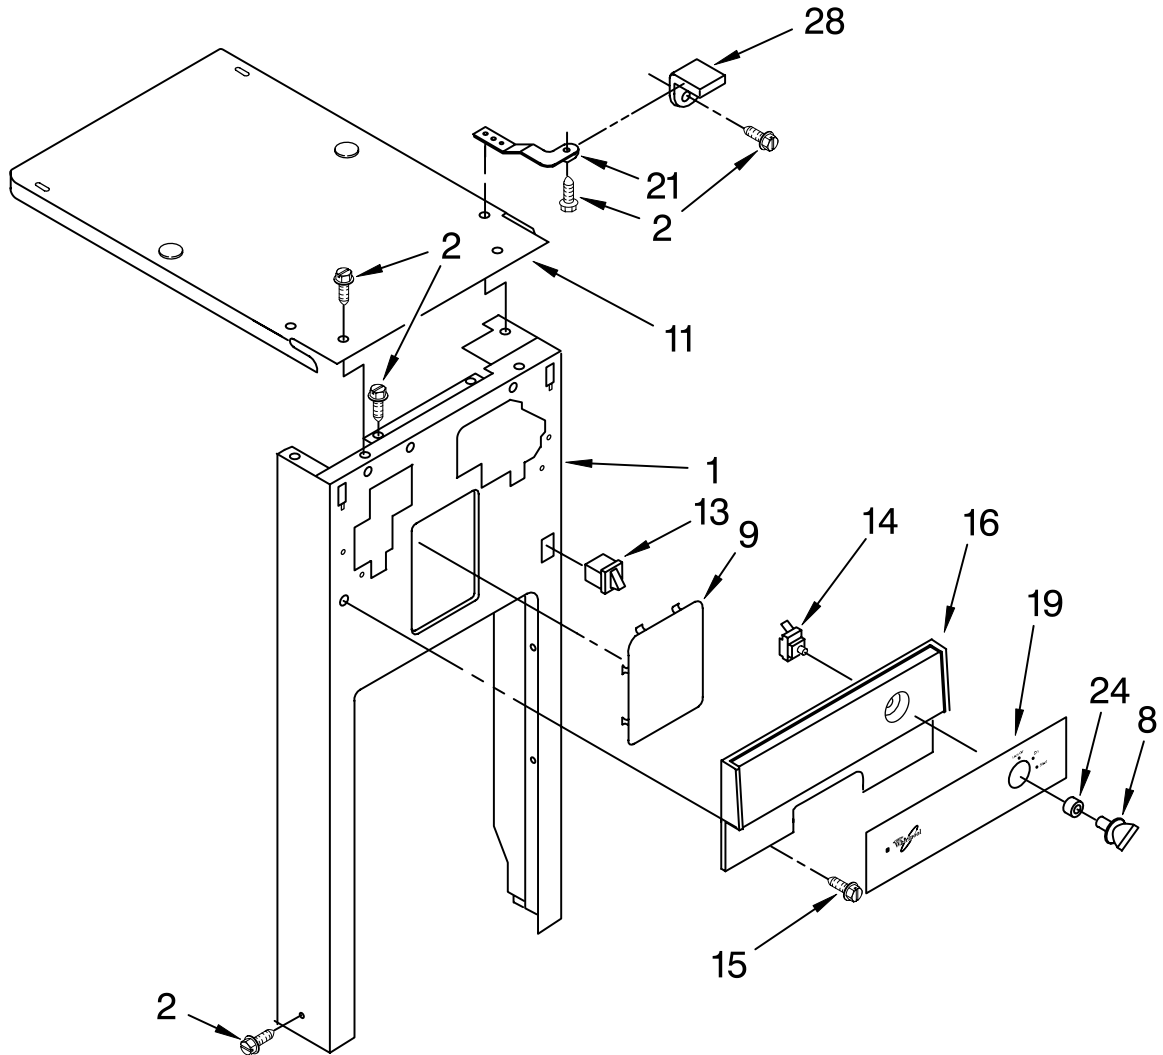

PANEL AND CONTROL PARTS

For Models: TU800SPPB1, TU800SPPQ1
(Black) (White)

Illus. No.	Part No.	DESCRIPTION
1	9871072 9871073	Panel, Black White
2	489478	Screw, 8 x 1/2AB
8	9870487 9870486	Knob, Switch Black White
9	9871160 9870473	Plate, Cover Black White

Illus. No.	Part No.	DESCRIPTION
11	9871825	Cover, Top (Recessed)
13	9871829	Switch, Drawer Tilt
14	608824	Switch, Rotary
15	777849	Screw, 6-20 x 1

Illus. No.	Part No.	DESCRIPTION
16	9871839B 9871839W	Escutcheon, Control Black White
19	9872078B 9872078W	Insert, Black White
21	9871993	Bracket, Retainer
24	777383	Nut, Rotary Switch
28	780239	Bracket, Mounting (2) (Alternate)

FOR ORDERING INFORMATION REFER TO PARTS PRICE LIST