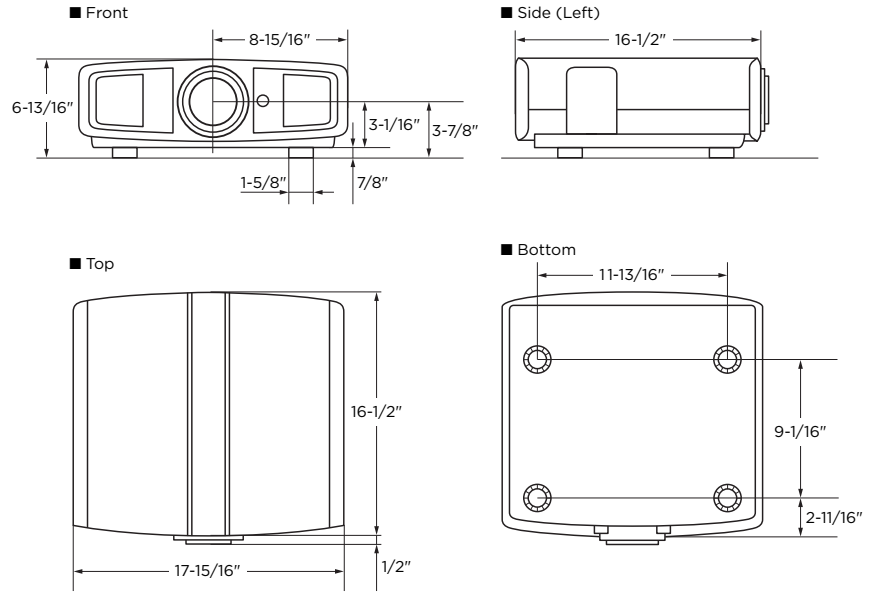

INPUTS & OUTPUTS

- ▶ HDMI Digital Inputs x 2
- ▶ HD Component Video Input x 1
- ▶ RS-232C (D-sub 9-pin) x 1
- ▶ S-Video Input x 1
- ▶ Component Video Input x 1

DIMENSIONS

- ▶ W x H x D: 17-15/16 x 6-13/16 x 16-1/2 inches (without feet)
- ▶ Weight: 25 lbs. 8 oz.

Specifications and design subject to modification without notice.

Rear Terminals

External Dimensions

Projection Distance Chart

Inch	Display size (16:9)				Projection distance			
	W	H	Wide	Telephoto	Wide	Telephoto	Wide	Telephoto
60	1328 mm	52-5/16"	747 mm	29-7/16"	1.78 m	5' 10"	3.63 m	11' 11"
70	1549 mm	61"	872 mm	34-5/16"	2.09 m	6' 11"	4.24 m	13' 11"
80	1771 mm	69-3/4"	996 mm	39-3/16"	2.4 m	7' 11"	4.86 m	15' 12"
90	1992 mm	78-7/16"	1121 mm	44-1/8"	2.71 m	8' 11"	5.47 m	17' 12"
100	2214 mm	87-3/16"	1245 mm	49"	3.01 m	9' 11"	6.08 m	20'
110	2435 mm	95-7/8"	1370 mm	53-15/16"	3.32 m	10' 11"	6.7 m	22' 1"
120	2656 mm	104-9/16"	1494 mm	58-13/16"	3.63 m	11' 11"	7.31 m	24' 1"
130	2878 mm	113-5/16"	1619 mm	63-3/4"	3.93 m	12' 11"	7.93 m	26' 1"
140	3099 mm	122"	1743 mm	68-5/8"	4.24 m	13' 11"	8.54 m	28' 1"
150	3320 mm	130-11/16"	1868 mm	73-9/16"	4.55 m	14' 12"	9.16 m	30' 2"
160	3542 mm	139-7/16"	1992 mm	78-7/16"	4.86 m	15' 12"	9.77 m	32' 2"
170	3763 mm	148-1/8"	2117 mm	83-3/8"	5.16 m	16' 12"	10.38 m	34' 2"
180	3984 mm	156-7/8"	2241 mm	88-1/4"	5.47 m	17' 12"	11 m	36' 2"
190	4206 mm	165-9/16"	2366 mm	93-1/8"	5.78 m	19'	11.61 m	38' 2"
200	4427 mm	174-5/16"	2490 mm	98-1/16"	6.08 m	20'	12.23 m	40' 3"