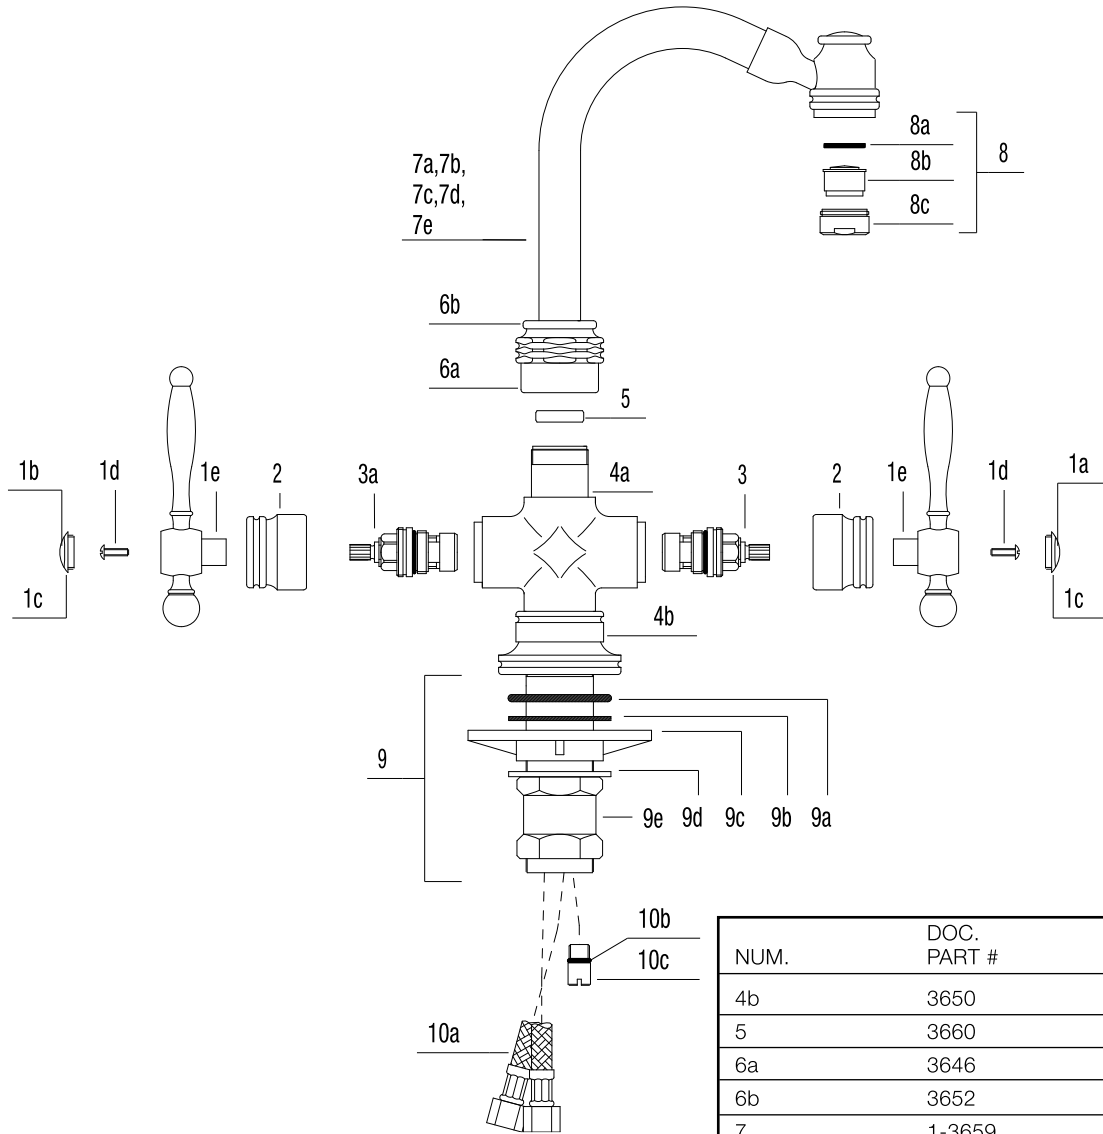

FEATURED MODEL

157-014-CR BLANCOMEDALLION™ Bar Faucet in Polished Chrome

ADDITIONAL MODELS

157-014-ST Stainless (Satin Nickel)

FEATURES

- Solid brass body
- Ceramic disc cartridge
- 2.2 G.P.M. flow rate
- Extra long supply lines
- Installation in a 1-3/8" hole

PRODUCT SPECIFICATION

Bar faucet to include traditional lever handles and high-arc decorative spout with solid brass body, and ceramic disc cartridge. Faucet dimensions to be as follows: Reach: 6"; Spout Height: 9". Bar faucet to be BLANCOMEDALLION™, Model 157-014-_____in _____ finish.

- Polished Chrome 157-014-CR
- Stainless (Satin Nickel) 157-014-ST

MODEL 157-014

NOMINAL DIMENSIONS

MODEL	REACH	SPOUT HEIGHT	FAUCET HEIGHT
157-014	6	9	11

See next page for exploded parts drawing and parts list.

NUM.	DOC. PART #	DESCRIPTION
1a	305	BUTTON
1b	304	BUTTON
1c	306	BUTTON BASE
1d	2312	SCREW
1e	1-3648	LEVER ASSY
2	3647	COVER
3a	3614	HEAD WORK ASSY RIGHT
3b	3615	HEAD WORK ASSY LEFT
4a	3632	BODY

NUM.	DOC. PART #	DESCRIPTION
4b	3650	BASE
5	3660	TEFLON RING
6a	3646	NUT
6b	3652	RING
7	1-3659	SPOUT ASSY
8	1-676	AERATOR SET
8a		RUBBER WASHER
8b		SCREEN
8c		AERATOR RING
9	1-2359	MOUNTING NUT ASSY
9a	3.53X42.86	O-RING
9b	48X34X2	RUBBER WASHER
9c	3109	PLASTIC BASE
9d	2258	METAL WASHER
9e	2359	NUT
10a	2350	HOSE
10b	1.78X7.94	O-RING
10c	3161	PLUG