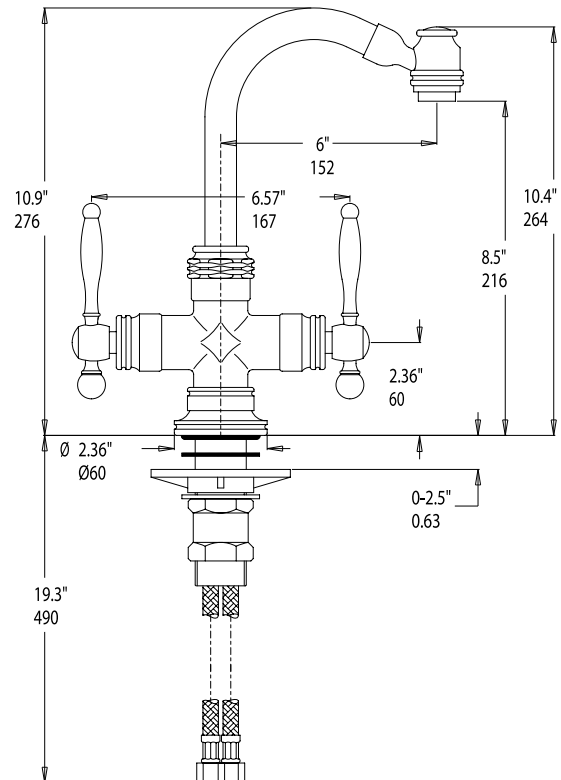

FEATURED MODEL

157-014-CR BLANCOMEDALLION™ Bar Faucet in Polished Chrome

ADDITIONAL MODELS

157-014-ST Stainless (Satin Nickel)

FEATURES

- Solid brass body
- Ceramic disc cartridge
- 2.2 G.P.M. flow rate
- Extra long supply lines
- Installation in a 1-3/8" hole

PRODUCT SPECIFICATION

Bar faucet to include traditional lever handles and high-arc decorative spout with solid brass body, and ceramic disc cartridge. Faucet dimensions to be as follows: Reach: 6"; Spout Height: 9". Bar faucet to be BLANCOMEDALLION™, Model 157-014-_____in _____ finish.

- Polished Chrome 157-014-CR
- Stainless (Satin Nickel) 157-014-ST

MODEL 157-014

NOMINAL DIMENSIONS

MODEL	REACH	SPOUT HEIGHT	FAUCET HEIGHT
157-014	6	9	11

See next page for exploded parts drawing and parts list.

NUM.	DOC. PART #	DESCRIPTION
1a	305	BUTTON
1b	304	BUTTON
1c	306	BUTTON BASE
1d	2312	SCREW
1e	1-3648	LEVER ASSY
2	3647	COVER
3a	3614	HEAD WORK ASSY RIGHT
3b	3615	HEAD WORK ASSY LEFT
4a	3632	BODY

NUM.	DOC. PART #	DESCRIPTION
4b	3650	BASE
5	3660	TEFLON RING
6a	3646	NUT
6b	3652	RING
7	1-3659	SPOUT ASSY
8	1-676	AERATOR SET
8a		RUBBER WASHER
8b		SCREEN
8c		AERATOR RING
9	1-2359	MOUNTING NUT ASSY
9a	3.53X42.86	O-RING
9b	48X34X2	RUBBER WASHER
9c	3109	PLASTIC BASE
9d	2258	METAL WASHER
9e	2359	NUT
10a	2350	HOSE
10b	1.78X7.94	O-RING
10c	3161	PLUG