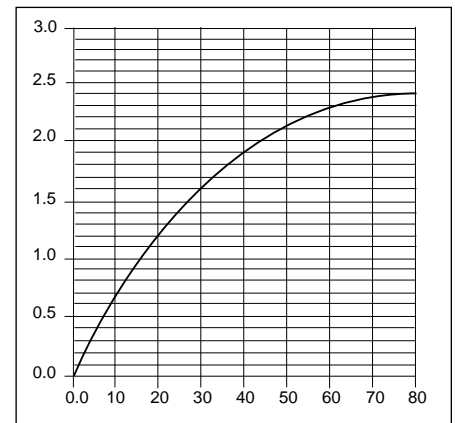

FLOWRATE (GPM)

LINE PRESSURE P.S.I. GAUGE