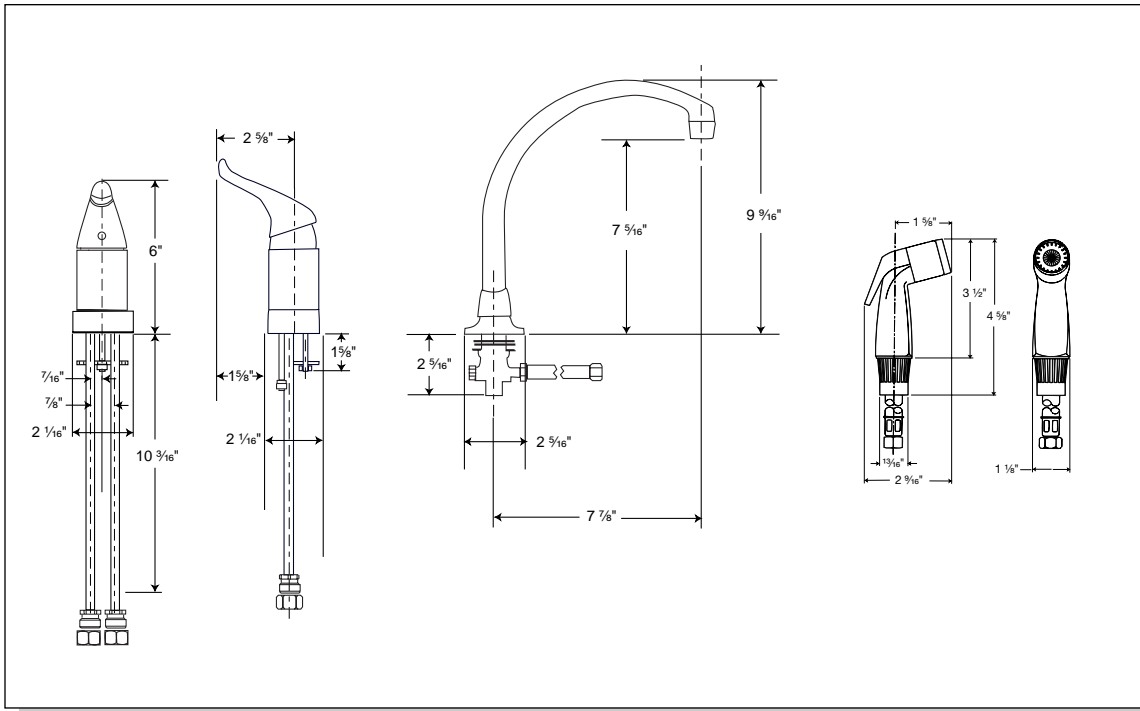

STRONG. PROFESSIONAL. DESIGN.<sup>™</sup>  
SPECIFICATIONS

**Kitchen Classics<sup>™</sup>  
Tribute<sup>™</sup>  
Concealed Deck Kitchen Faucet**  
Models C721FS

**PRODUCT OVERVIEW**

Single Control Kitchen  
Styled lever handle  
Compatible with 3 sink holes

**C721FS** — Chrome plated, IPS connectors, with side spray, styled lever handle, single pak

**FEATURES**

- **Input**  
Min. - Max. / 20 - 80 psi  
Max. Allowable 125 psi
- **Flow Rate**  
2.2 gpm at 60 psi
- **Connectors**  
1/2" IPS
- **Valve Type**  
Ceramic washerless cartridge
- **Standards and Ratings**  
Meets or exceeds the requirements of the following standards: ASME A112.18.1M, ANSI 117.1, ADA "Americans with Disabilities Act"
- **Warranty**  
Limited Lifetime

**FLOWRATE (GPM)**

**LINE PRESSURE P.S.I. GAUGE**