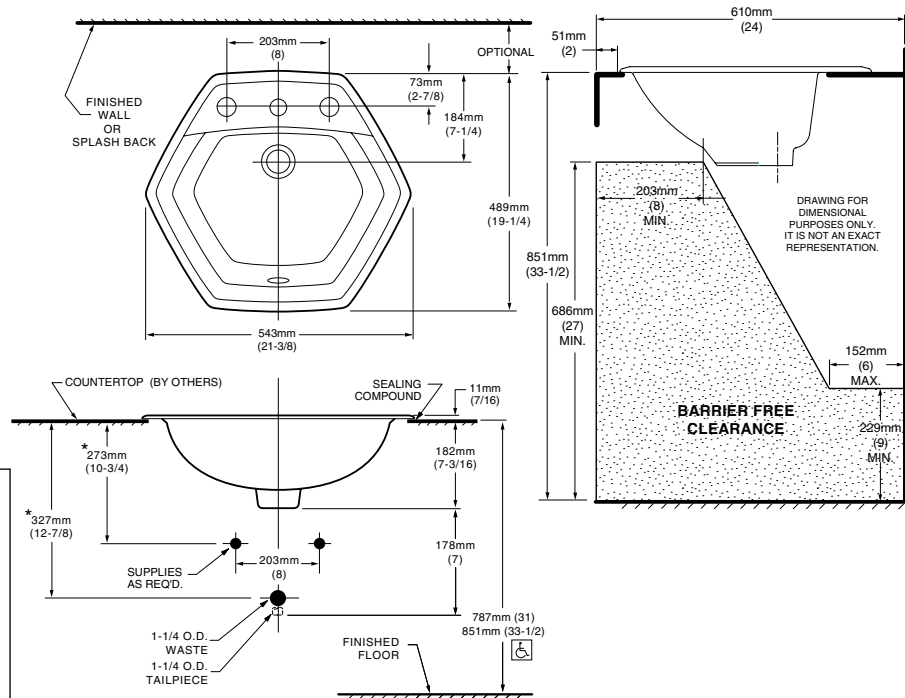

HEXALYN™ COUNTERTOP SINK

- Made from vitreous china
- Self-rimming with cutout template supplied
- Front overflow
- Faucet ledge
  Shown with 4801.862 Amarelis/Heritage faucet with Triune handles (not included)

- ☐ **0485.013** Faucet holes on 8" (203mm) centers (Illustrated)
- ☐ **0485.027** Faucet holes on 4" (102mm) centers
- ☐ **0485.033** Center hole only

Nominal Dimensions:

543 x 489mm
(21-3/8" x 19-1/4")

Bowl sizes:

432mm (17") wide
305mm (12") front to back
152mm (6") deep

Compliance Certifications - Meets or Exceeds the Following Specifications:

- ASME A112.19.2M for Vitreous China Fixtures

To Be Specified:

- ☐ Color: ☐ White ☐ Bone ☐ Linen ☐ Silver ☐ Fawn Beige ☐ Black
- ☐ Faucet*:
- ☐ Faucet Finish:
- ☐ Supplies:
- ☐ 1-1/4" Trap:

* See faucet section for additional models available

MEETS THE AMERICANS WITH DISABILITIES ACT GUIDELINES AND ANSI A117.1 ACCESSIBLE AND USABLE BUILDINGS AND FACILITIES - CHECK LOCAL CODES.

Install lavatory 864mm (34") from finished floor. Lavatory installed 51mm (2") minimum from front edge of countertop provides 686mm (27") knee clearance area.

NOTES:

* DIMENSIONS SHOWN FOR LOCATION OF SUPPLIES AND "P" TRAP ARE SUGGESTED FITTINGS NOT INCLUDED WITH FIXTURE AND MUST BE ORDERED SEPARATELY. FOR COUNTERTOP CUTOUT AND INSTALLATION INSTRUCTIONS USE TEMPLATE SUPPLIED WITH SINK. SEALING COMPOUND SUPPLIED BY OTHERS.

IMPORTANT: Dimensions of fixtures are nominal and may vary within the range of tolerances established by ANSI Standard A112.19.2. These measurements are subject to change or cancellation. No responsibility is assumed for use of superseded or voided pages.