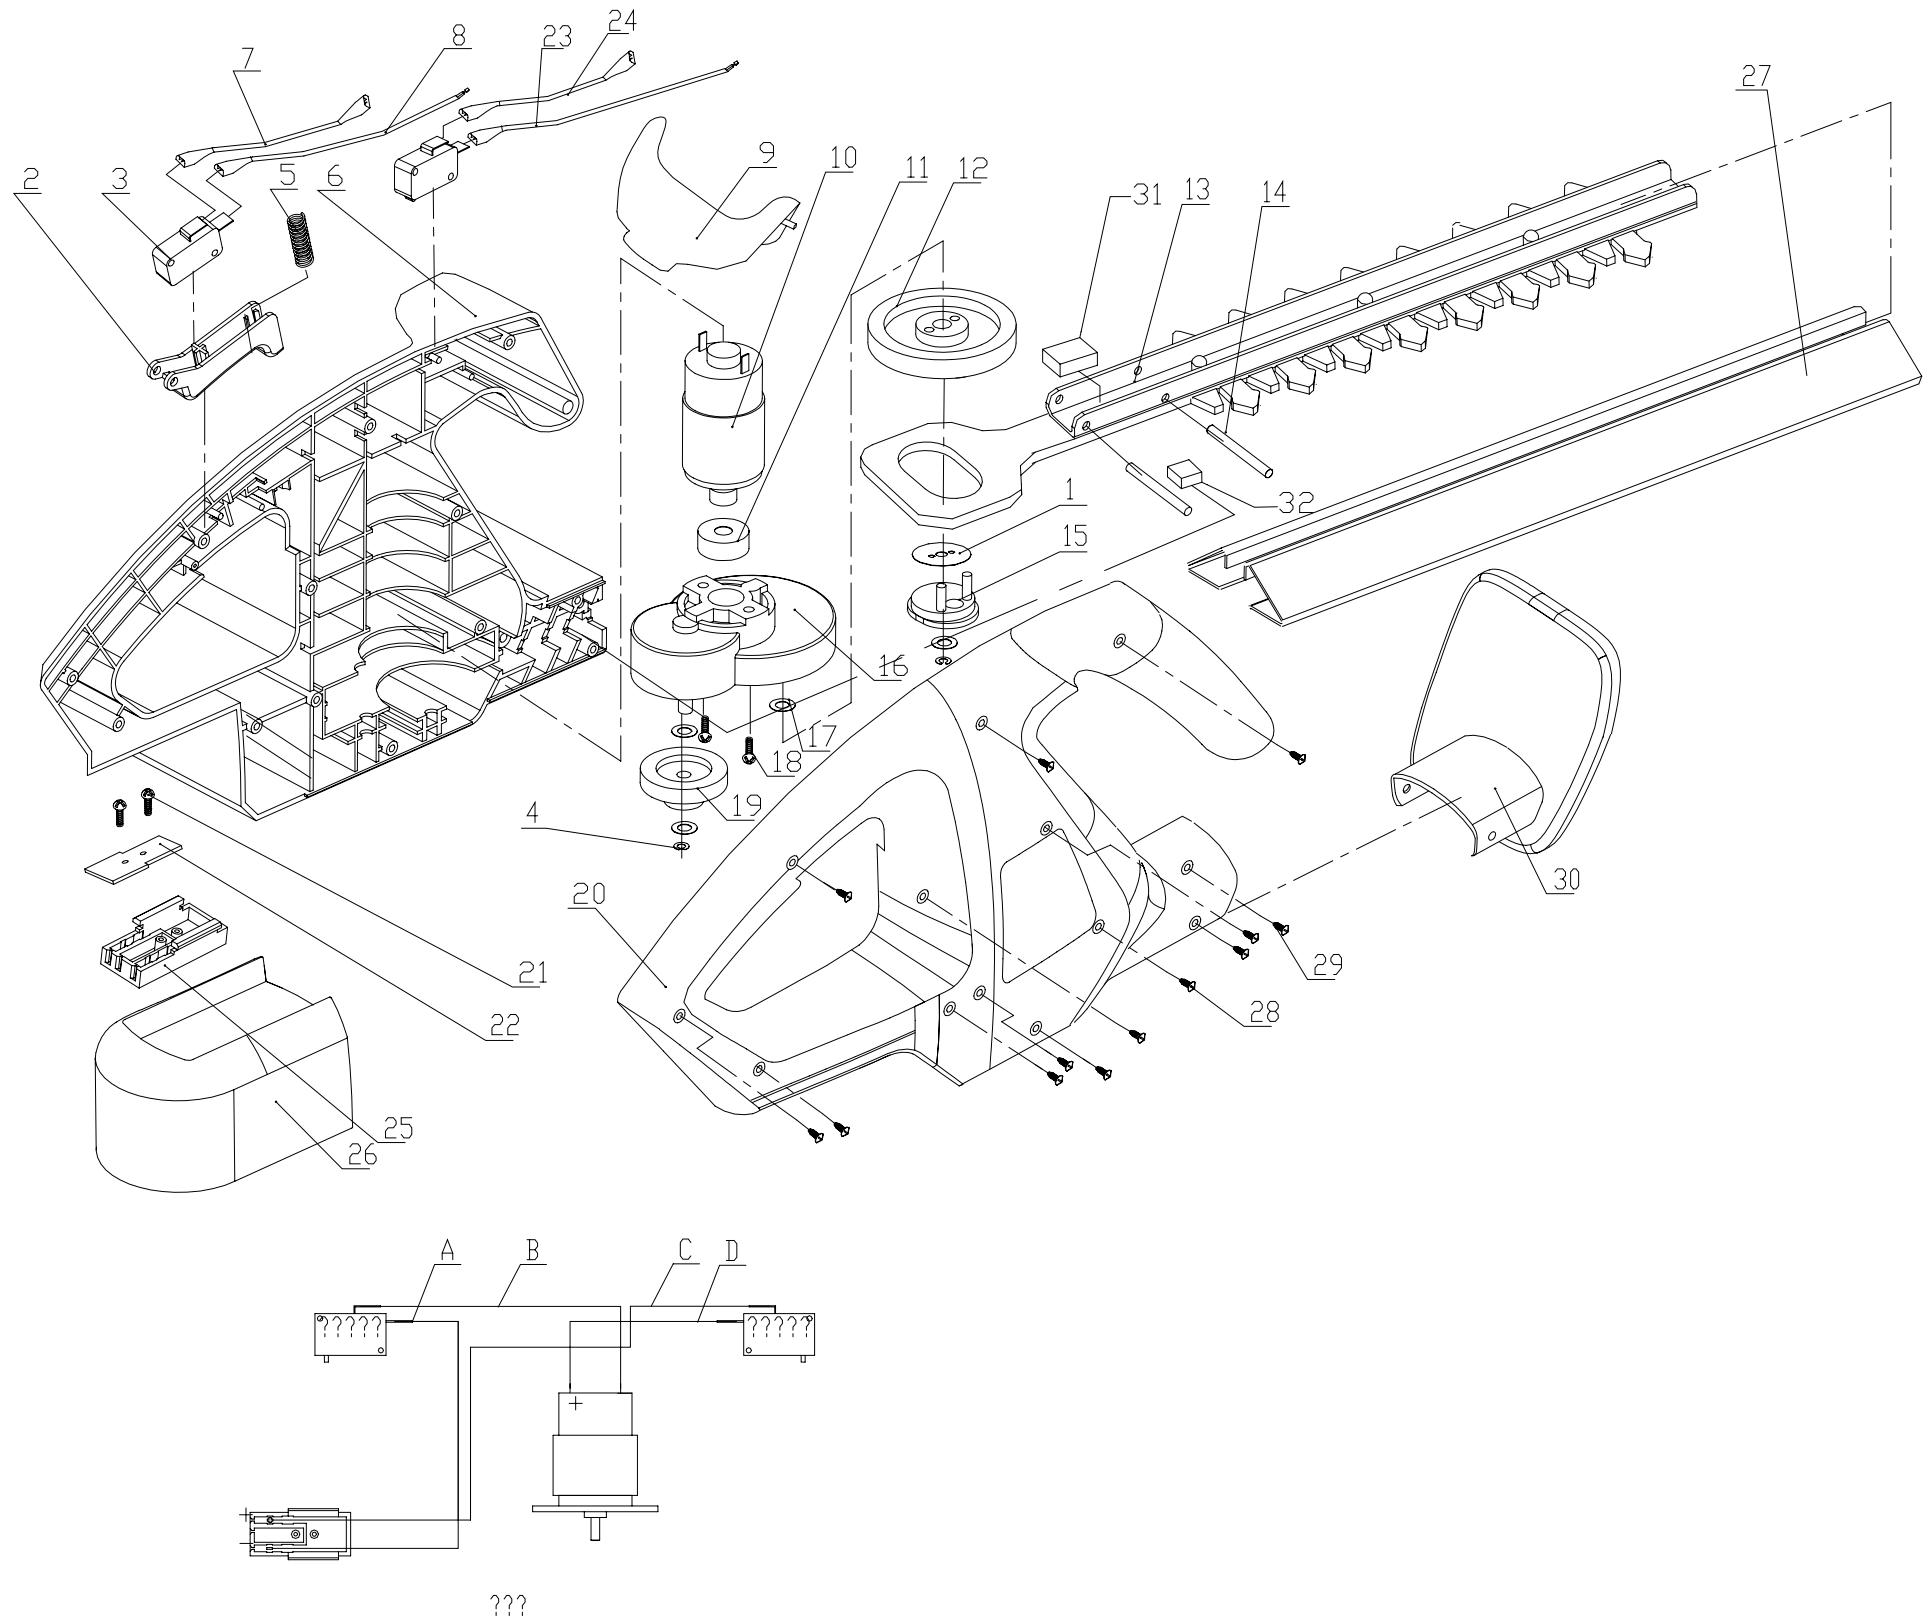

# SERVICE SPARE PARTS LIST

SPECIFY MODEL NO. WHEN ORDERING PARTS		DATE	REVISED DATE
14.4V 20" Hedge Trimmer		11/18/2004	
MODEL NO.	MT969A20 / 41AG20P977	N/A	

No.	STK CODE	Parts No.	Description	Q	No.	STK CODE	Parts No.	Description	Q
1		MC-6014-969A02	WASHER	1	17		MC-6014-969901	WASHER	4
2		MC-6028-203A02	TRIGGER	1	18		MC-6SDAB-04-08	SCREW	2
3		MC-6022-969A01	SWITCH	2	19		MC-6073-969902	MIDDLE GEAR	1
4		MC-6CC-06	C RING	2	20		MC-6038-969A02	HOUSING (R)	1
5		MC-6024-203A01	SPRING	1	21		MC-6SDABB03-08	SCREW	2
6		MC-6038-969A01	HOUSING (L)	1	22		MC-6043-969A01	PLATE	1
7		MC-6010-969A04	WIRE	1	23		MC-6010-969A01	WIRE	1
8		MC-6010-969A03	WIRE	1	24		MC-6010-969A02	WIRE	1
9		MC-6028-969A01	TRIGGER	1	25		MC-6072-969A01	TERMINAL HOLDER	1
10		MC-6099-969A01	MOTOR	1	26		MC-6228-14BE02	1.9 Ah BYD BATTERY ASS'Y	1
11		MC-6073-969901	MOTOR GEAR	1	27		MC-6017-969A04	BLADE CONER	1
12		MC-6073-969903	LARGE GEAR	1	28		MC-6SDABB04-20	SCREW	12
13		MC-6250-969A03	BLADE	1	29		MC-6SEABB04-10	SCREW	2
14		MC-6115-203A01	PIN	2	30		MC-6262-203A01	COVER	1
15		MC-6040-969901	FIXED BLOCK	1	31		MC-6252-203A01	GASKET	1
16		MC-6217-969901	GEAR BOX	1	32		MC-6252-203A02	GASKET	1

Stocking Codes are:

A - Dealer stocked

B - Distributor stocked

C - Factory stocked