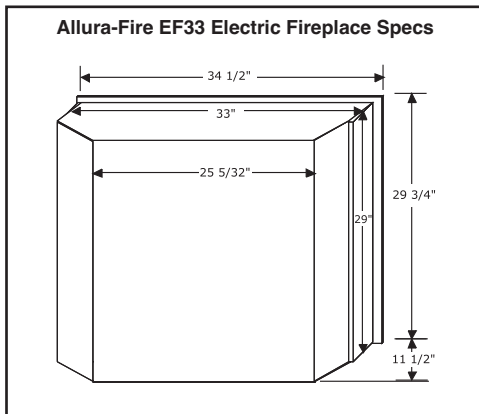

Features and Benefits

Allura-Fire's Standard Features gives you more!

- Self trimming to ensure a perfect fit to cabinets
- Built-in thermostat
- Standard three prong wall plug provided - no professional installation required
- 120 volt power supply
- 1350 watts heater rating; 1500 watts total
- Up to 4,500 BTUs: 400 square-foot heating capacity