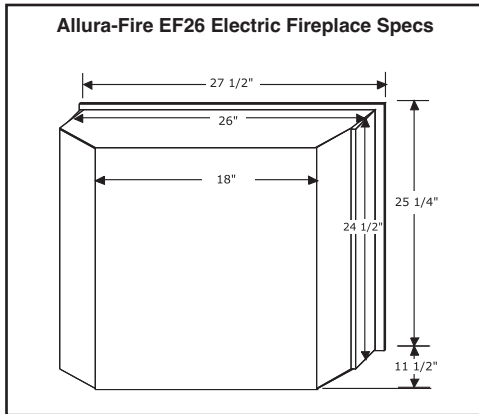

Features and Benefits

Allura-Fire's Standard Features gives you more!

- Self trimming to ensure a perfect fit to cabinets
- Built-in thermostat
- Standard three prong wall plug provided - no professional installation required
- 120 volt power supply
- 1350 watts heater rating; 1500 watts total
- Up to 4,500 BTUs: 400 square-foot heating capacity