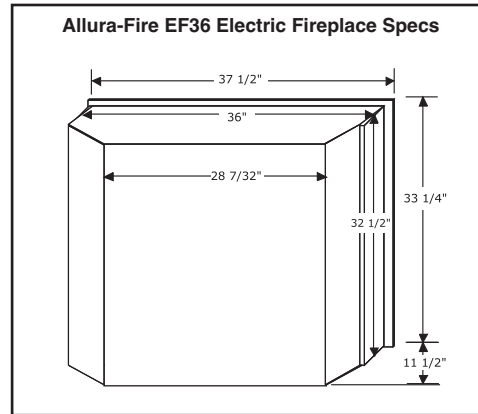

Features and Benefits

Allura-Fire's Standard Features gives you more!

- Self trimming to ensure a perfect fit to cabinets
- Built-in thermostat
- Standard three prong wall plug provided - no professional installation required
- 120 volt power supply
- 1350 watts heater rating; 1500 watts total
- Up to 4,500 BTUs: 400 square-foot heating capacity