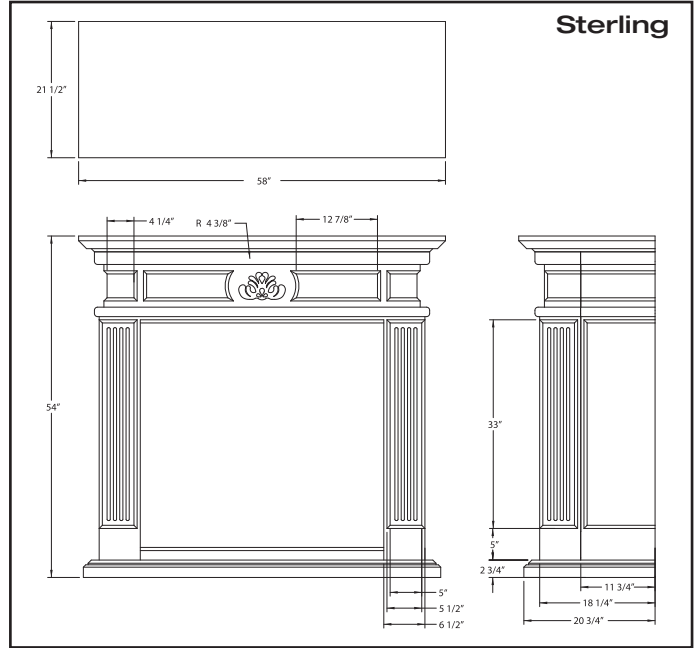

Bromley

For more modern tastes, this contemporary design fuses leading edge materials to make a striking impression.

- Stainless steel kick-plate and mantel cap detailing provide contrast against the rich Espresso finish
- Sleek arched header element adds visual interest
- Fits 33" electric or gas fireplaces
- Frosted glass border trims out 26" and 33" electric fireplaces
- Clean straight lines and minimalist design achieve simple sophistication

fireboxes

Sizes available for the Bromley Mantel:

33LDV / 33XDV

VCEF26
VCEF33

fit kits

for 26" fireboxes

Bromley:
for 33" fireboxes

The Designer Select Series Cabinets
 Models • Bromley • Sterling • Hyde Manor