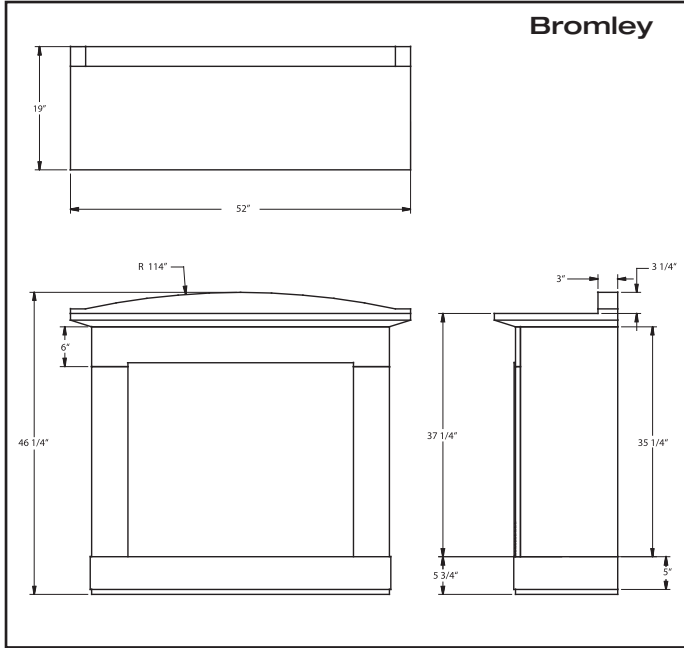

Bromley

For more modern tastes, this contemporary design fuses leading edge materials to make a striking impression.

- Stainless steel kick-plate and mantel cap detailing provide contrast against the rich Espresso finish
- Sleek arched header element adds visual interest
- Fits 33" electric or gas fireplaces
- Frosted glass border trims out 26" and 33" electric fireplaces
- Clean straight lines and minimalist design achieve simple sophistication

fireboxes

Sizes available for the Bromley Mantel:

33LDV / 33XDV

VCEF26
VCEF33

fit kits

for 26" fireboxes

Bromley:
for 33" fireboxes

The Designer Select Series Cabinets
 Models • Bromley • Sterling • Hyde Manor