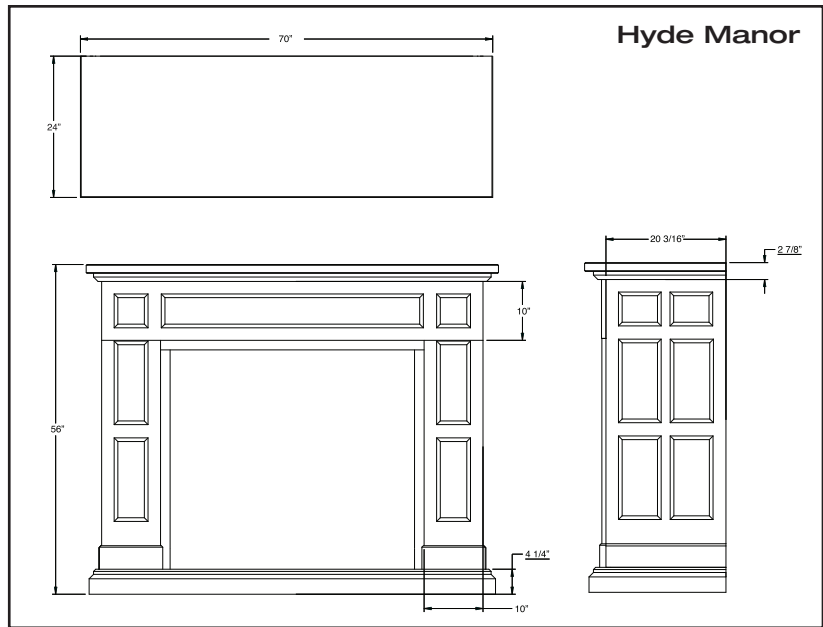

fireboxes

Sizes available for the Bromley Mantel:

33LDV / 33XDV

VCEF26
VCEF33

fit kits

for 26" fireboxes

Bromley:
for 33" fireboxes

The Designer Select Series Cabinets
 Models • Bromley • Sterling • Hyde Manor