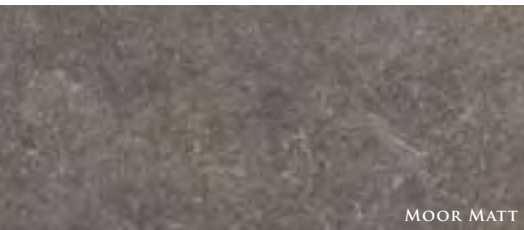

THE BEAUTY IS IN THE

CASA BEIGE LINED