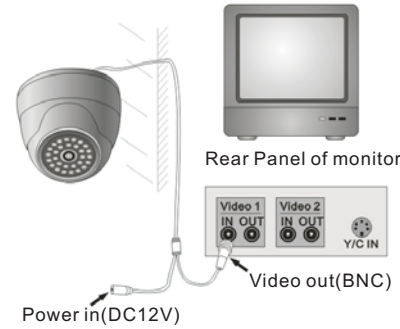

### Installation

Screw hole

1. Fix the camera base on the ceiling;

2. Install the camera on the base, turn the lens to a suitable position;

3. Fix the camera on the base;

4. Connect the camera to the monitor.