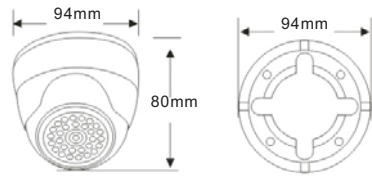

Interface

Warning & Attention

WARNING

Please don't open camera, it's with danger of electronic shock.

Attention:
To reduce the danger of electronic shock, please don't open the case (or back cover) of camera; everything is on the surface of camera for user operation, please seek help from qualified professionals for repair.

! Attention items:

- Don't touch CCD or lens;
- Make camera away from violent attack;
- Don't use any unidentified power supply;
- Make camera lens away from strong light;
- Avoid installation in unstable places (shake, wet, high temperature, cold, etc)
- Avoid operation out of the following conditions, temperature: -20°C ~ +50°C, humidity: less than 85%;