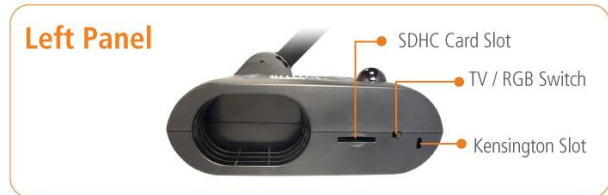

Connectivity

RGB I/O	1 In; 1 Out (15-Pins D-Sub, Pass Through)
Composite Video Output	Yes (NTSC or PAL) (with Composite / RS-232 Y cable)
RS-232 Port	Yes (with Composite / RS-232 Y cable)
Mini USB 2.0 Port	Yes (PC Camera / Built-in Image Download)
USB OTG Port	Yes
Audio Input	MIC In (3.5mm Jack, Pink)
Audio Output	Audio Out (3.5mm Jack, Green)

Others

Dimension (W x H x D)	Operating: 200 x 525 x 380 mm Folded: 230 x 77 x 305 mm
Net Weight	2.5kg (5.5lbs)
Power Source	AC 100V~240V, 50/60 Hz
Power Consumption	16.8 Watt with LED lamp OFF 18.0 Watt with LED lamp ON <0.5 Watt in stand-by mode
Certifications	FCC, CE

Package Content

AVerVision F30 Unit	Composite / RS-232 Y Cable	User Manual CD
Remote Control with Batteries	Mini USB Cable	Quick Guide
RCA Cable	Power Adapter (12V, 2A)	Anti-Glare Sheet
RGB Cable	A+ Interactive Software CD	Warranty Card

Panel