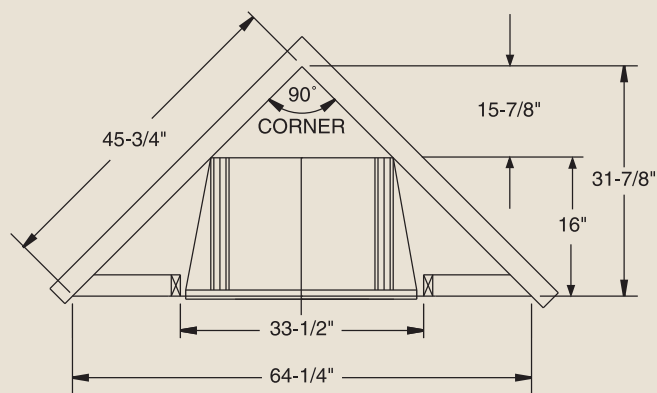

CORNER VIEW

A Brand of Monessen Hearth Systems Co.
149 Cleveland Drive, Paris, Kentucky 40361

www.monessenhearth.com