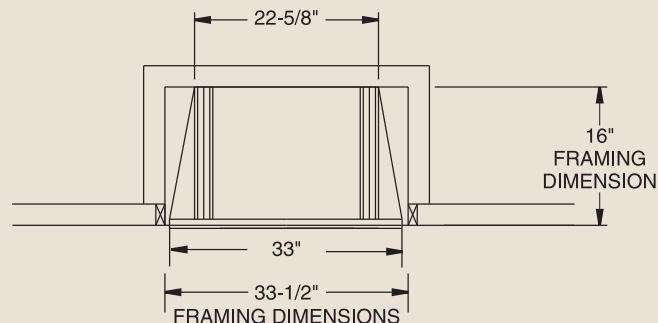

PRODUCT SPECIFICATIONS DIS33G Vent Free Insert

INTERIOR DIMENSIONS

Front opening width: 27"
 Front opening height: 14-1/2"
 Rear wall width: 21"
 Firebox depth: 13"

TECHNICAL INFORMATION

Max. BTU Input: 28,000 BTU/HR
 Ignition System: Standing Pilot
 Gas Type: Natural or LP
 Controls: Thermostat or Millivolt
 Clearance to Fireplace: Zero
 CSA Design Certified

FIELD INSTALLED ACCESSORIES

Louvers: Polished Brass
 Black Small Face Plate (33" H x 43" W): Includes Brass Trim
 Black Large Face Plate (36" H x 50" W): Includes Brass Trim
 Volcanic Rock
 Ceramic Fiber Cinders
 Ambient Technologies™ Remote Controls and Thermostats