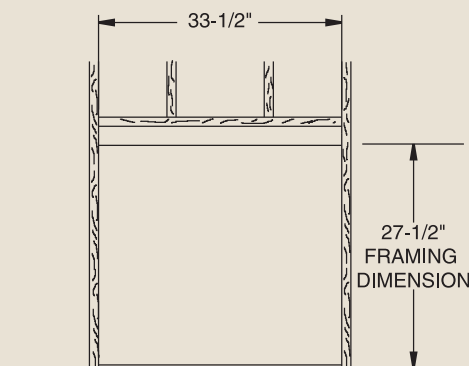

PRODUCT SPECIFICATIONS DIS33G Vent Free Insert

INTERIOR DIMENSIONS

Front opening width: 27"
Front opening height: 14-1/2"
Rear wall width: 21"
Firebox depth: 13"

TECHNICAL INFORMATION

Max. BTU Input: 28,000 BTU/HR
Ignition System: Standing Pilot
Gas Type: Natural or LP
Controls: Thermostat or Millivolt
Clearance to Fireplace: Zero
CSA Design Certified

FIELD INSTALLED ACCESSORIES

Louvers: Polished Brass
Black Small Face Plate (33" H x 43" W): Includes Brass Trim
Black Large Face Plate (36" H x 50" W): Includes Brass Trim
Volcanic Rock
Ceramic Fiber Cinders
Ambient Technologies™ Remote Controls and Thermostats

FRONT VIEW

A Brand of Monessen Hearth Systems Co.
149 Cleveland Drive, Paris, Kentucky 40361

www.monessenhearth.com