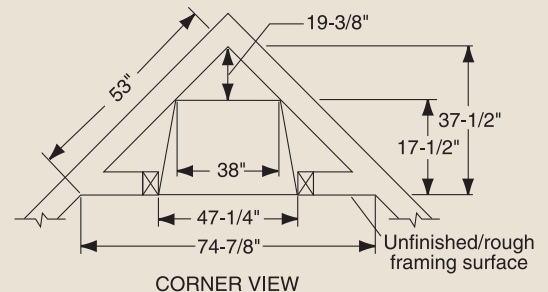

A Brand of Monessen Hearth Systems Co.
149 Cleveland Drive, Paris, Kentucky 40361

www.monessenhearth.com

To avoid personal injury or property damage, the product described by this brochure must be installed, operated and maintained in strict compliance with the instructions packaged with the product and all applicable building or fire codes. Contact local building or fire officials about restrictions and installation inspection requirements. All photographs and drawings on this brochure are for illustrative purposes only and are not intended for, nor should they be used as a substitute for the instructions packaged with the unit. Appearance and specifications of the product are subject to change without notice. © 2007 Monessen Hearth Systems Co.