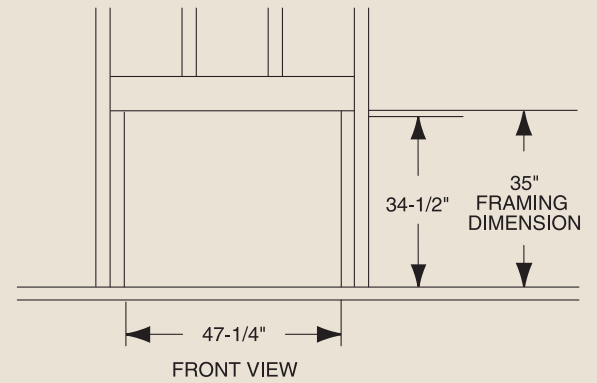

A Brand of Monessen Hearth Systems Co.
149 Cleveland Drive, Paris, Kentucky 40361

www.monessenhearth.com

To avoid personal injury or property damage, the product described by this brochure must be installed, operated and maintained in strict compliance with the instructions packaged with the product and all applicable building or fire codes. Contact local building or fire officials about restrictions and installation inspection requirements. All photographs and drawings on this brochure are for illustrative purposes only and are not intended for, nor should they be used as a substitute for the instructions packaged with the unit. Appearance and specifications of the product are subject to change without notice. © 2007 Monessen Hearth Systems Co.