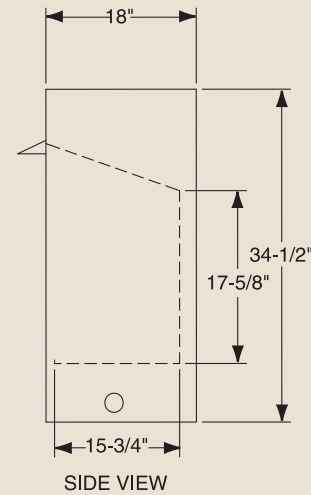

A Brand of Monessen Hearth Systems Co.
149 Cleveland Drive, Paris, Kentucky 40361

www.monessenhearth.com

To avoid personal injury or property damage, the product described by this brochure must be installed, operated and maintained in strict compliance with the instructions packaged with the product and all applicable building or fire codes. Contact local building or fire officials about restrictions and installation inspection requirements. All photographs and drawings on this brochure are for illustrative purposes only and are not intended for, nor should they be used as a substitute for the instructions packaged with the unit. Appearance and specifications of the product are subject to change without notice. © 2007 Monessen Hearth Systems Co.