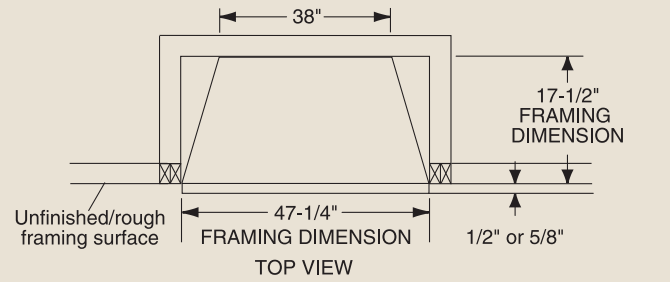

A Brand of Monessen Hearth Systems Co.
149 Cleveland Drive, Paris, Kentucky 40361

www.monessenhearth.com

To avoid personal injury or property damage, the product described by this brochure must be installed, operated and maintained in strict compliance with the instructions packaged with the product and all applicable building or fire codes. Contact local building or fire officials about restrictions and installation inspection requirements. All photographs and drawings on this brochure are for illustrative purposes only and are not intended for, nor should they be used as a substitute for the instructions packaged with the unit. Appearance and specifications of the product are subject to change without notice. © 2007 Monessen Hearth Systems Co.