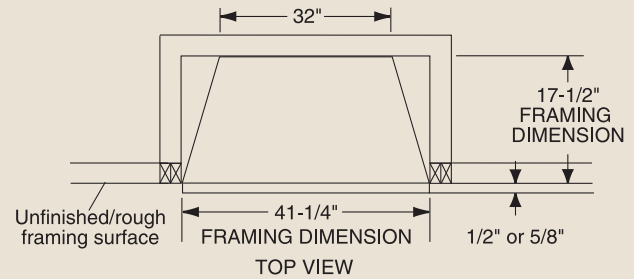

**PRODUCT SPECIFICATIONS**  
**DFS36C Vent Free**

**INTERIOR DIMENSIONS**

Front opening width: 34"  
 Front opening height: 21-7/8"  
 Rear wall width: 27-3/8"  
 Firebox depth: 15-3/4"

**TECHNICAL INFORMATION**

Max. BTU Input: 38,000 BTU/HR  
 Ignition System: Standing Pilot  
 Gas Type: Natural or LP  
 Clearance to Fireplace: Zero  
 CSA Design Certified

**FIELD INSTALLED ACCESSORIES**

Louvers: Polished Brass, Pewter  
 Curved Trim: Brass, Pewter, Black  
 Medium Trim: Brass, Pewter, Black  
 Variable Thermostat Controlled Forced Air Blower (160cfm) - BLOTMC  
 Cottage Clay firebrick  
 Cottage Red firebrick  
 Ambient Technologies™ Remote Controls and Thermostats  
 Wood Cabinet Surrounds and Hearths  
 Classic and Designer Facings