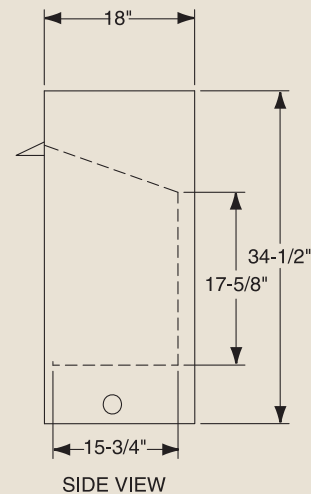

A Brand of Monessen Hearth Systems Co.
149 Cleveland Drive, Paris, Kentucky 40361

www.monessenhearth.com

To avoid personal injury or property damage, the product described by this brochure must be installed, operated and maintained in strict compliance with the instructions packaged with the product and all applicable building or fire codes. Contact local building or fire officials about restrictions and installation inspection requirements. All photographs and drawings on this brochure are for illustrative purposes only and are not intended for, nor should they be used as a substitute for the instructions packaged with the unit. Appearance and specifications of the product are subject to change without notice. © 2007 Monessen Hearth Systems Co.