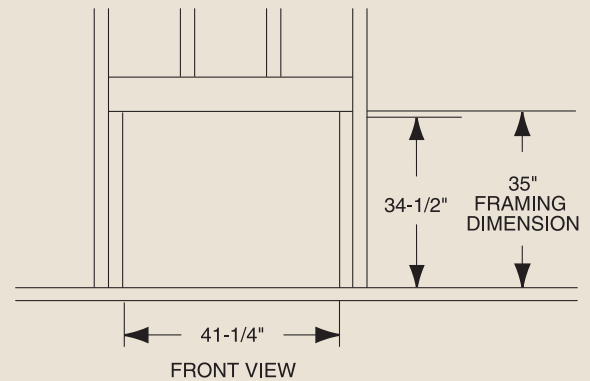

A Brand of Monessen Hearth Systems Co.
149 Cleveland Drive, Paris, Kentucky 40361

www.monessenhearth.com

To avoid personal injury or property damage, the product described by this brochure must be installed, operated and maintained in strict compliance with the instructions packaged with the product and all applicable building or fire codes. Contact local building or fire officials about restrictions and installation inspection requirements. All photographs and drawings on this brochure are for illustrative purposes only and are not intended for, nor should they be used as a substitute for the instructions packaged with the unit. Appearance and specifications of the product are subject to change without notice. © 2007 Monessen Hearth Systems Co.