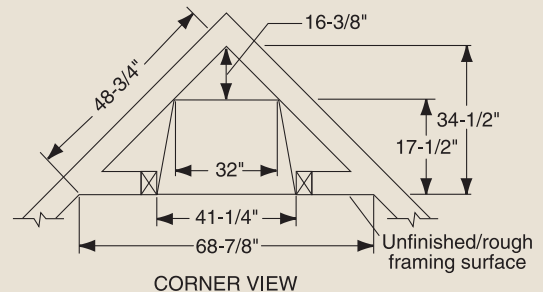

A Brand of Monessen Hearth Systems Co.
149 Cleveland Drive, Paris, Kentucky 40361

www.monessenhearth.com

To avoid personal injury or property damage, the product described by this brochure must be installed, operated and maintained in strict compliance with the instructions packaged with the product and all applicable building or fire codes. Contact local building or fire officials about restrictions and installation inspection requirements. All photographs and drawings on this brochure are for illustrative purposes only and are not intended for, nor should they be used as a substitute for the instructions packaged with the unit. Appearance and specifications of the product are subject to change without notice. © 2007 Monessen Hearth Systems Co.