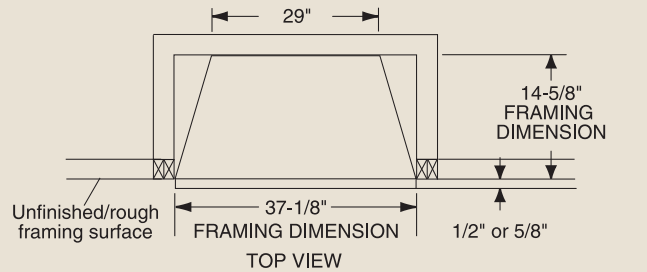

PRODUCT SPECIFICATIONS LCUF32-R Lo-Rider Vent Free Firebox

MINIMUM HEARTH DIMENSIONS

Front opening width: 29-7/8"
 Front opening height: 27-1/2"
 Rear wall width: 23-3/8"
 Firebox depth: 13-3/8"

TECHNICAL INFORMATION

Clearance to Fireplace: Zero
 CSA Design Certified

FIELD INSTALLED ACCESSORIES

Curved Trim: Brass, Pewter, Black
 Brass Hood
 Wide Profile Brass Hood
 Wood Cabinet Surrounds and Hearths
 Classic and Designer Facings