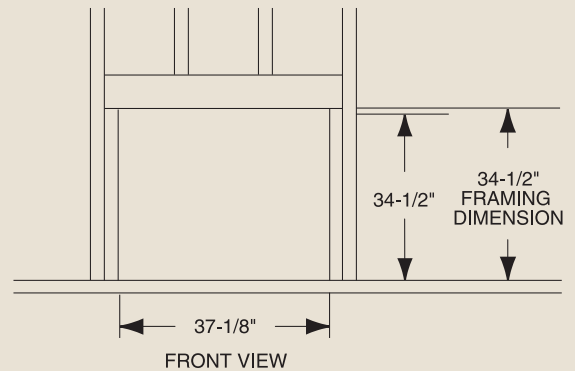

PRODUCT SPECIFICATIONS LCUF32-R Lo-Rider Vent Free Firebox

MINIMUM HEARTH DIMENSIONS

Front opening width: 29-7/8"
 Front opening height: 27-1/2"
 Rear wall width: 23-3/8"
 Firebox depth: 13-3/8"

TECHNICAL INFORMATION

Clearance to Fireplace: Zero
 CSA Design Certified

FIELD INSTALLED ACCESSORIES

Curved Trim: Brass, Pewter, Black
 Brass Hood
 Wide Profile Brass Hood
 Wood Cabinet Surrounds and Hearths
 Classic and Designer Facings