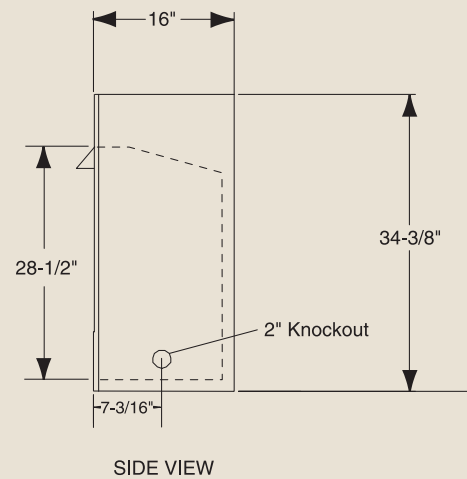

PRODUCT SPECIFICATIONS LCUF32-R Lo-Rider Vent Free Firebox

MINIMUM HEARTH DIMENSIONS

Front opening width: 29-7/8"
 Front opening height: 27-1/2"
 Rear wall width: 23-3/8"
 Firebox depth: 13-3/8"

TECHNICAL INFORMATION

Clearance to Fireplace: Zero
 CSA Design Certified

FIELD INSTALLED ACCESSORIES

Curved Trim: Brass, Pewter, Black
 Brass Hood
 Wide Profile Brass Hood
 Wood Cabinet Surrounds and Hearths
 Classic and Designer Facings