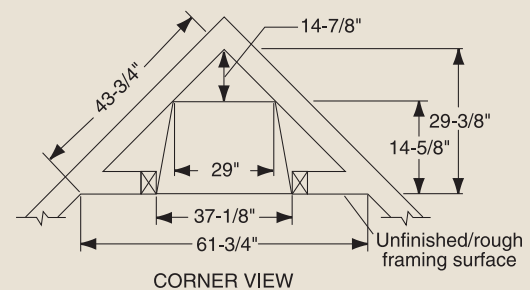

PRODUCT SPECIFICATIONS LCUF32-R Lo-Rider Vent Free Firebox

MINIMUM HEARTH DIMENSIONS

Front opening width: 29-7/8"
 Front opening height: 27-1/2"
 Rear wall width: 23-3/8"
 Firebox depth: 13-3/8"

TECHNICAL INFORMATION

Clearance to Fireplace: Zero
 CSA Design Certified

FIELD INSTALLED ACCESSORIES

Curved Trim: Brass, Pewter, Black
 Brass Hood
 Wide Profile Brass Hood
 Wood Cabinet Surrounds and Hearths
 Classic and Designer Facings