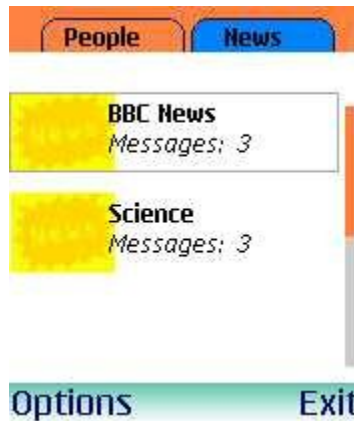

To launch the application:

1. Push the menu button in your handset's key board 
2. Click on "My Own" icon
3. Click on Alloy Icon

List View (People and News)

People

Once launched Alloy, the first screen that will show up is the List View of people. This list presents the list of contacts of the user.

To add a user to the favorites list,

1. Push the Options button
2. select "Add to Favorites" from the menu

To get help

1. Push the Options button
2. Select the "Help" option from the menu

News

To access the news push the button labeled as options. Select the option News from the menu.

This screen presents the list of RSS feeds to which the user is subscribed.

To access the content of a news feed (RSS feed)

1. Push the joystick's action button in your handset when the desired news feed is highlighted.