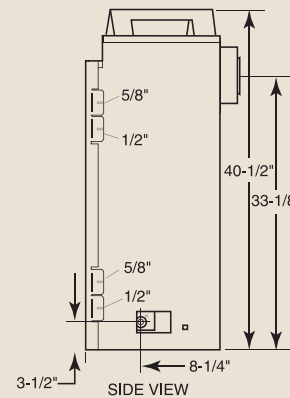

A Brand of Monessen Hearth Systems Co.
149 Cleveland Drive, Paris, Kentucky 40361

www.monessenhearth.com

Monessen

To avoid personal injury or property damage, the product described by this brochure must be installed, operated and maintained in strict compliance with the instructions packaged with the product and all applicable building or fire codes. Contact local building or fire officials about restrictions and installation inspection requirements. All photographs and drawings on this brochure are for illustrative purposes only and are not intended for, nor should they be used as a substitute for the instructions packaged with the unit. Appearance and specifications of the product are subject to change without notice. © 2007 Monessen Hearth Systems Co.