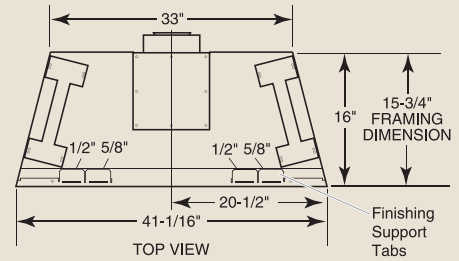

A Brand of Monessen Hearth Systems Co.
149 Cleveland Drive, Paris, Kentucky 40361

www.monessenhearth.com

Monessen

To avoid personal injury or property damage, the product described by this brochure must be installed, operated and maintained in strict compliance with the instructions packaged with the product and all applicable building or fire codes. Contact local building or fire officials about restrictions and installation inspection requirements. All photographs and drawings on this brochure are for illustrative purposes only and are not intended for, nor should they be used as a substitute for the instructions packaged with the unit. Appearance and specifications of the product are subject to change without notice. © 2007 Monessen Hearth Systems Co.