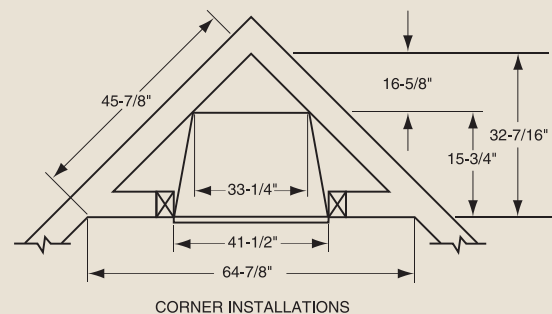

A Brand of Monessen Hearth Systems Co.
149 Cleveland Drive, Paris, Kentucky 40361

www.monessenhearth.com

Monessen

To avoid personal injury or property damage, the product described by this brochure must be installed, operated and maintained in strict compliance with the instructions packaged with the product and all applicable building or fire codes. Contact local building or fire officials about restrictions and installation inspection requirements. All photographs and drawings on this brochure are for illustrative purposes only and are not intended for, nor should they be used as a substitute for the instructions packaged with the unit. Appearance and specifications of the product are subject to change without notice. © 2007 Monessen Hearth Systems Co.