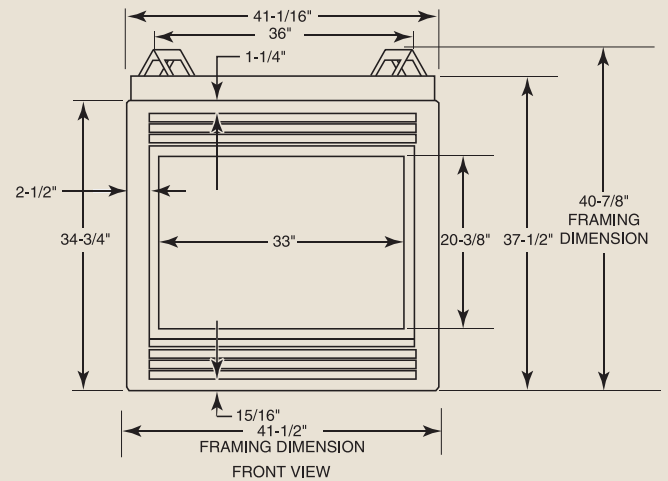

A Brand of Monessen Hearth Systems Co.
149 Cleveland Drive, Paris, Kentucky 40361

www.monessenhearth.com

Monessen

To avoid personal injury or property damage, the product described by this brochure must be installed, operated and maintained in strict compliance with the instructions packaged with the product and all applicable building or fire codes. Contact local building or fire officials about restrictions and installation inspection requirements. All photographs and drawings on this brochure are for illustrative purposes only and are not intended for, nor should they be used as a substitute for the instructions packaged with the unit. Appearance and specifications of the product are subject to change without notice. © 2007 Monessen Hearth Systems Co.