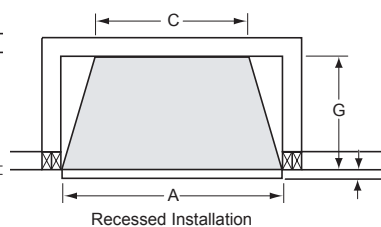

Hardwood Surround Dimensions

	32" Wall Surround	32" Wall Hearth	36" Wall Surround	36" Wall Hearth	*36" Wall Surround	*36" Wall Hearth
Width of mantel	50-1/2"	58"	54-3/8"	61-1/4"	58"	64-1/2"
Height w/o hearth	48"	5"	48-1/4"	5"	53"	5"
Depth	17-1/4"	21-3/8"	21-3/4"	25-1/2"	22"	25-1/2"
Opening width	38"	-	42"	-	42"	-
Opening height	35-7/8"	-	35-3/4"	-	40-3/4"	-
Width of mantel top	58"	-	62"	-	64-1/2"	-
Depth of mantel top	21-1/8"	-	25-1/2"	-	25-1/2"	-

Vent Free Fireplace System Framing Dimensions

	MCFS36	DFS32/24	DFS36	DFS42
A	41-1/4"	37-1/4"	41-1/4"	47-1/4"
B	43-1/2"	37-3/4"	37-3/4"	37-3/4"
C	30-1/2"	28-3/4"	32-1/2"	38-3/4"
D	15-1/4"	14-3/8"	16-5/8"	19-3/8"
E	71-1/2"	60-3/4"	65-1/4"	70-3/4"
F	35-3/4"	30-3/8"	32-5/8"	35-3/8"
G	21"	16"	16"	16"
H	50-1/2"	43"	46-1/4"	50"

*MCFS36

	32" Corner Surround	32" Corner Hearth	36" Corner Surround	36" Corner Hearth
Width of mantel	62-3/8"	62-3/8"	63-3/8"	63-3/8"
Height w/o hearth	48-1/4"	5"	48-1/4"	5"
Distance from corner to front center of mantel	35-1/2"	-	37-1/2"	-
Distance from corner to front edge along wall	44-1/8"	-	47"	-
Opening width	38"	-	-	-

REGULATORY APPROVAL

The DFS and MCFS series has been tested and approved by CSA as an unvented room heater to the latest ANS Z21.11 requirements. Approved for installation in an aftermarket manufactured (mobile) home, where not prohibited by state or local codes. This unit complies with requirements to be classified as a zero clearance unit.

MONESSEN HEARTH SYSTEMS

149 Cleveland Drive • Paris, Kentucky 40361

www.monessenhearth.com

To avoid personal injury or property damage, the product described by this brochure must be installed, operated and maintained in strict compliance with the instructions packaged with the product and all applicable building or fire codes. Contact local building or fire officials about restrictions and installation inspection requirements. All photographs and drawings on this brochure are for illustrative purposes only and are not intended for, nor should they be used as a substitute for the instructions packaged with the unit. Appearance and specifications of the product are subject to change without notice.

© 2004 Monessen Hearth Systems, Inc.

MADE IN U.S.A.
DFS/MCFS36-MHS3704

Warning:

- It is recommended that the screen be used during operation of this log set. Always ensure the screen has adequate spaces to allow for passage of combustion air to the gas log set.
- Correct installation of the ceramic fiber logs, proper location of the heater and periodic cleaning are necessary to avoid potential service problems with sooting.
- Keep small children and animals away from the open flame of the gas log set at all times.
- There may be a start-up odor associated with the heating of the logs. The odor should diminish in 2-3 hours of operation with the burner at its highest setting with the fan in the off position.

Sold by: