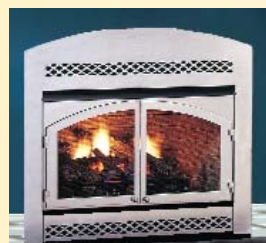

DFS shown with Brushed Pewter Arched Front, Brushed Pewter Door Frame and Brushed Pewter Fire Screen Doors