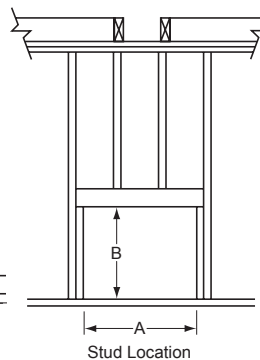

Hardwood Surround Dimensions

	32" Wall Surround	32" Wall Hearth	36" Wall Surround	36" Wall Hearth	*36" Wall Surround	*36" Wall Hearth
Width of mantel	50-1/2"	58"	54-3/8"	61-1/4"	58"	64-1/2"
Height w/o hearth	48"	5"	48-1/4"	5"	53"	5"
Depth	17-1/4"	21-3/8"	21-3/4"	25-1/2"	22"	25-1/2"
Opening width	38"	-	42"	-	42"	-
Opening height	35-7/8"	-	35-3/4"	-	40-3/4"	-
Width of mantel top	58"	-	62"	-	64-1/2"	-
Depth of mantel top	21-1/8"	-	25-1/2"	-	25-1/2"	-

Vent Free Fireplace System Framing Dimensions

	MCFS36	DFS32/24	DFS36	DFS42
A	41-1/4"	37-1/4"	41-1/4"	47-1/4"
B	43-1/2"	37-3/4"	37-3/4"	37-3/4"
C	30-1/2"	28-3/4"	32-1/2"	38-3/4"
D	15-1/4"	14-3/8"	16-5/8"	19-3/8"
E	71-1/2"	60-3/4"	65-1/4"	70-3/4"
F	35-3/4"	30-3/8"	32-5/8"	35-3/8"
G	21"	16"	16"	16"
H	50-1/2"	43"	46-1/4"	50"

*MCFS36

	32" Corner Surround	32" Corner Hearth	36" Corner Surround	36" Corner Hearth
Width of mantel	62-3/8"	62-3/8"	63-3/8"	63-3/8"
Height w/o hearth	48-1/4"	5"	48-1/4"	5"
Distance from corner to front center of mantel	35-1/2"	-	37-1/2"	-
Distance from corner to front edge along wall	44-1/8"	-	47"	-
Opening width	38"	-	-	-

REGULATORY APPROVAL

The DFS and MCFS series has been tested and approved by CSA as an unvented room heater to the latest ANS Z21.11 requirements. Approved for installation in an aftermarket manufactured (mobile) home, where not prohibited by state or local codes. This unit complies with requirements to be classified as a zero clearance unit.

MONESSEN HEARTH SYSTEMS

149 Cleveland Drive • Paris, Kentucky 40361

www.monessenhearth.com

To avoid personal injury or property damage, the product described by this brochure must be installed, operated and maintained in strict compliance with the instructions packaged with the product and all applicable building or fire codes. Contact local building or fire officials about restrictions and installation inspection requirements. All photographs and drawings on this brochure are for illustrative purposes only and are not intended for, nor should they be used as a substitute for the instructions packaged with the unit. Appearance and specifications of the product are subject to change without notice.

© 2004 Monessen Hearth Systems, Inc.

MADE IN U.S.A.
DFS/MCFS36-MHS3704

Warning:

- It is recommended that the screen be used during operation of this log set. Always ensure the screen has adequate spaces to allow for passage of combustion air to the gas log set.
- Correct installation of the ceramic fiber logs, proper location of the heater and periodic cleaning are necessary to avoid potential service problems with sooting.
- Keep small children and animals away from the open flame of the gas log set at all times.
- There may be a start-up odor associated with the heating of the logs. The odor should diminish in 2-3 hours of operation with the burner at its highest setting with the fan in the off position.

Sold by: