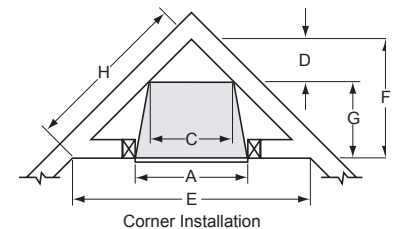

Hardwood Surround Dimensions

	32" Wall Surround	32" Wall Hearth	36" Wall Surround	36" Wall Hearth	*36" Wall Surround	*36" Wall Hearth
Width of mantel	50-1/2"	58"	54-3/8"	61-1/4"	58"	64-1/2"
Height w/o hearth	48"	5"	48-1/4"	5"	53"	5"
Depth	17-1/4"	21-3/8"	21-3/4"	25-1/2"	22"	25-1/2"
Opening width	38"	-	42"	-	42"	-
Opening height	35-7/8"	-	35-3/4"	-	40-3/4"	-
Width of mantel top	58"	-	62"	-	64-1/2"	-
Depth of mantel top	21-1/8"	-	25-1/2"	-	25-1/2"	-

Vent Free Fireplace System Framing Dimensions

	MCFS36	DFS32/24	DFS36	DFS42
A	41-1/4"	37-1/4"	41-1/4"	47-1/4"
B	43-1/2"	37-3/4"	37-3/4"	37-3/4"
C	30-1/2"	28-3/4"	32-1/2"	38-3/4"
D	15-1/4"	14-3/8"	16-5/8"	19-3/8"
E	71-1/2"	60-3/4"	65-1/4"	70-3/4"
F	35-3/4"	30-3/8"	32-5/8"	35-3/8"
G	21"	16"	16"	16"
H	50-1/2"	43"	46-1/4"	50"

*MCFS36

	32" Corner Surround	32" Corner Hearth	36" Corner Surround	36" Corner Hearth
Width of mantel	62-3/8"	62-3/8"	63-3/8"	63-3/8"
Height w/o hearth	48-1/4"	5"	48-1/4"	5"
Distance from corner to front center of mantel	35-1/2"	-	37-1/2"	-
Distance from corner to front edge along wall	44-1/8"	-	47"	-
Opening width	38"	-	-	-

REGULATORY APPROVAL

The DFS and MCFS series has been tested and approved by CSA as an unvented room heater to the latest ANS Z21.11 requirements. Approved for installation in an aftermarket manufactured (mobile) home, where not prohibited by state or local codes. This unit complies with requirements to be classified as a zero clearance unit.

MONESSEN HEARTH SYSTEMS

149 Cleveland Drive • Paris, Kentucky 40361

www.monessenhearth.com

To avoid personal injury or property damage, the product described by this brochure must be installed, operated and maintained in strict compliance with the instructions packaged with the product and all applicable building or fire codes. Contact local building or fire officials about restrictions and installation inspection requirements. All photographs and drawings on this brochure are for illustrative purposes only and are not intended for, nor should they be used as a substitute for the instructions packaged with the unit. Appearance and specifications of the product are subject to change without notice.

© 2004 Monessen Hearth Systems, Inc.

MADE IN U.S.A.
DFS/MCFS36-MHS3704

Warning:

- It is recommended that the screen be used during operation of this log set. Always ensure the screen has adequate spaces to allow for passage of combustion air to the gas log set.
- Correct installation of the ceramic fiber logs, proper location of the heater and periodic cleaning are necessary to avoid potential service problems with sooting.
- Keep small children and animals away from the open flame of the gas log set at all times.
- There may be a start-up odor associated with the heating of the logs. The odor should diminish in 2-3 hours of operation with the burner at its highest setting with the fan in the off position.

Sold by: