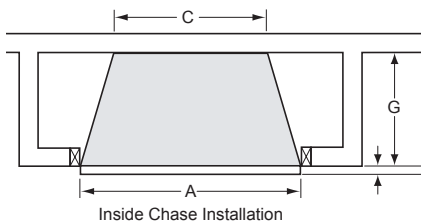

Hardwood Surround Dimensions

	32" Wall Surround	32" Wall Hearth	36" Wall Surround	36" Wall Hearth	*36" Wall Surround	*36" Wall Hearth
Width of mantel	50-1/2"	58"	54-3/8"	61-1/4"	58"	64-1/2"
Height w/o hearth	48"	5"	48-1/4"	5"	53"	5"
Depth	17-1/4"	21-3/8"	21-3/4"	25-1/2"	22"	25-1/2"
Opening width	38"	-	42"	-	42"	-
Opening height	35-7/8"	-	35-3/4"	-	40-3/4"	-
Width of mantel top	58"	-	62"	-	64-1/2"	-
Depth of mantel top	21-1/8"	-	25-1/2"	-	25-1/2"	-

Vent Free Fireplace System Framing Dimensions

	MCFS36	DFS32/24	DFS36	DFS42
A	41-1/4"	37-1/4"	41-1/4"	47-1/4"
B	43-1/2"	37-3/4"	37-3/4"	37-3/4"
C	30-1/2"	28-3/4"	32-1/2"	38-3/4"
D	15-1/4"	14-3/8"	16-5/8"	19-3/8"
E	71-1/2"	60-3/4"	65-1/4"	70-3/4"
F	35-3/4"	30-3/8"	32-5/8"	35-3/8"
G	21"	16"	16"	16"
H	50-1/2"	43"	46-1/4"	50"

*MCFS36

	32" Corner Surround	32" Corner Hearth	36" Corner Surround	36" Corner Hearth
Width of mantel	62-3/8"	62-3/8"	63-3/8"	63-3/8"
Height w/o hearth	48-1/4"	5"	48-1/4"	5"
Distance from corner to front center of mantel	35-1/2"	-	37-1/2"	-
Distance from corner to front edge along wall	44-1/8"	-	47"	-
Opening width	38"	-	-	-

REGULATORY APPROVAL

The DFS and MCFS series has been tested and approved by CSA as an unvented room heater to the latest ANS Z21.11 requirements. Approved for installation in an aftermarket manufactured (mobile) home, where not prohibited by state or local codes. This unit complies with requirements to be classified as a zero clearance unit.

MONESSEN HEARTH SYSTEMS

149 Cleveland Drive • Paris, Kentucky 40361

www.monessenhearth.com

To avoid personal injury or property damage, the product described by this brochure must be installed, operated and maintained in strict compliance with the instructions packaged with the product and all applicable building or fire codes. Contact local building or fire officials about restrictions and installation inspection requirements. All photographs and drawings on this brochure are for illustrative purposes only and are not intended for, nor should they be used as a substitute for the instructions packaged with the unit. Appearance and specifications of the product are subject to change without notice.

© 2004 Monessen Hearth Systems, Inc.

MADE IN U.S.A.
DFS/MCFS36-MHS3704

Warning:

- It is recommended that the screen be used during operation of this log set. Always ensure the screen has adequate spaces to allow for passage of combustion air to the gas log set.
- Correct installation of the ceramic fiber logs, proper location of the heater and periodic cleaning are necessary to avoid potential service problems with sooting.
- Keep small children and animals away from the open flame of the gas log set at all times.
- There may be a start-up odor associated with the heating of the logs. The odor should diminish in 2-3 hours of operation with the burner at its highest setting with the fan in the off position.

Sold by: