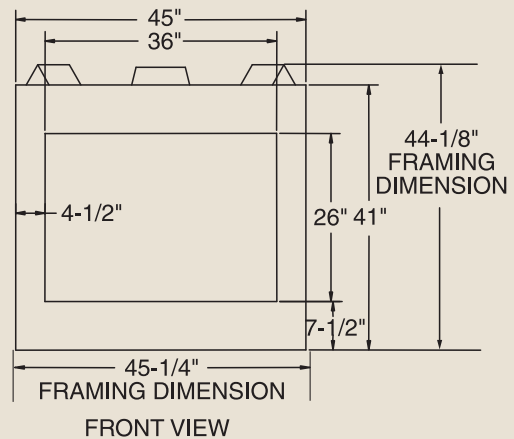

A Brand of Monessen Hearth Systems Co.
149 Cleveland Drive, Paris, Kentucky 40361

www.monessenhearth.com