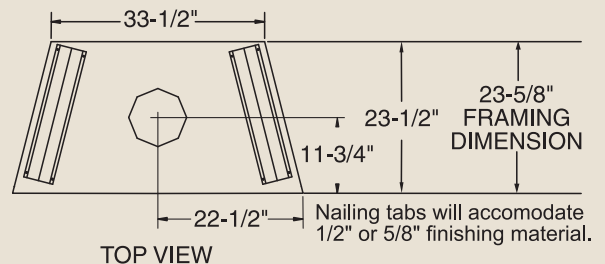

A Brand of Monessen Hearth Systems Co.
149 Cleveland Drive, Paris, Kentucky 40361

www.monessenhearth.com