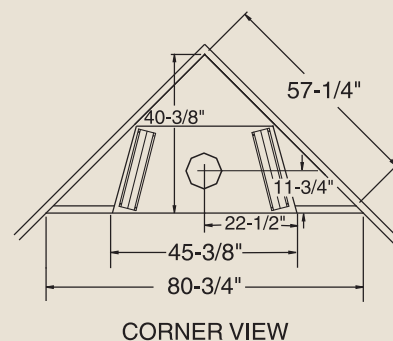

A Brand of Monessen Hearth Systems Co.
149 Cleveland Drive, Paris, Kentucky 40361

www.monessenhearth.com