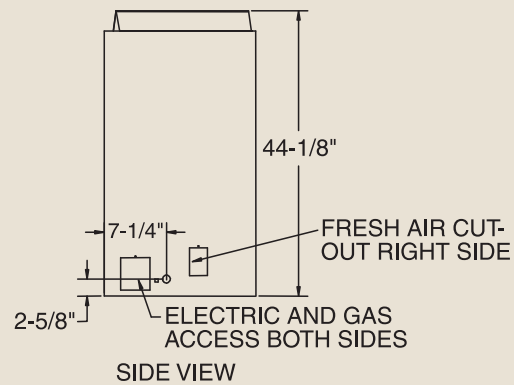

A Brand of Monessen Hearth Systems Co.
149 Cleveland Drive, Paris, Kentucky 40361

www.monessenhearth.com