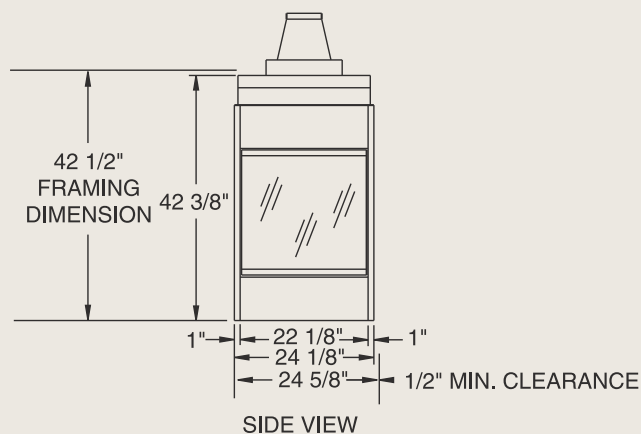

Framing dimensions in illustrations accommodate 1/2" finishing material.

A Brand of Monessen Hearth Systems Co.
149 Cleveland Drive, Paris, Kentucky 40361

www.monessenhearth.com

To avoid personal injury or property damage, the product described by this brochure must be installed, operated and maintained in strict compliance with the instructions packaged with the product and all applicable building or fire codes. Contact local building or fire officials about restrictions and installation inspection requirements. All photographs and drawings on this brochure are for illustrative purposes only and are not intended for, nor should they be used as a substitute for the instructions packaged with the unit. Appearance and specifications of the product are subject to change without notice. © 2007 Monessen Hearth Systems Co.