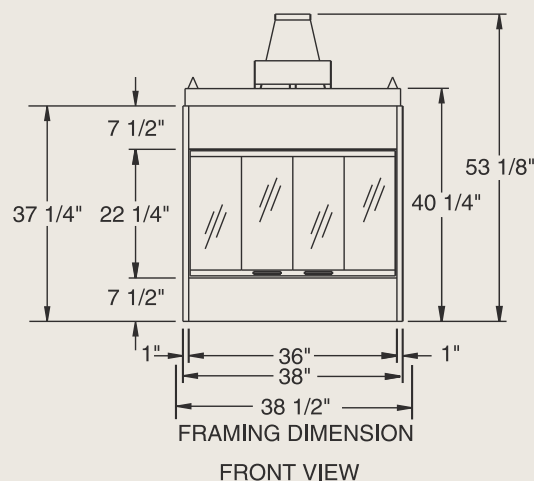

Framing dimensions in illustrations accommodate 1/2" finishing material.

A Brand of Monessen Hearth Systems Co.
149 Cleveland Drive, Paris, Kentucky 40361

www.monessenhearth.com

To avoid personal injury or property damage, the product described by this brochure must be installed, operated and maintained in strict compliance with the instructions packaged with the product and all applicable building or fire codes. Contact local building or fire officials about restrictions and installation inspection requirements. All photographs and drawings on this brochure are for illustrative purposes only and are not intended for, nor should they be used as a substitute for the instructions packaged with the unit. Appearance and specifications of the product are subject to change without notice. © 2007 Monessen Hearth Systems Co.