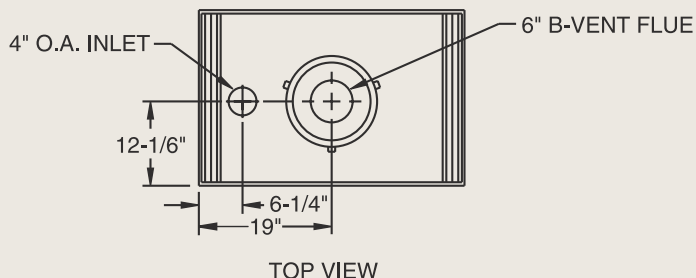

Framing dimensions in illustrations accommodate 1/2" finishing material.

A Brand of Monessen Hearth Systems Co.
149 Cleveland Drive, Paris, Kentucky 40361

www.monessenhearth.com

To avoid personal injury or property damage, the product described by this brochure must be installed, operated and maintained in strict compliance with the instructions packaged with the product and all applicable building or fire codes. Contact local building or fire officials about restrictions and installation inspection requirements. All photographs and drawings on this brochure are for illustrative purposes only and are not intended for, nor should they be used as a substitute for the instructions packaged with the unit. Appearance and specifications of the product are subject to change without notice. © 2007 Monessen Hearth Systems Co.