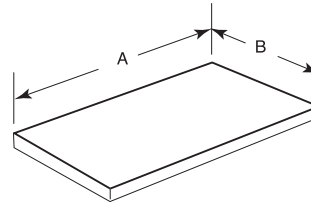

With our selection of two-sided See-Through, three-sided Cove, or left or right facing Corner fireplaces, the only limit is your imagination. Majestic® lets you create a gathering place like no other – with the authentic style of a natural woodburning fireplace. The Designer Series offers larger viewing areas than other multi-sided fireplaces. Best of all, they provide generous amounts of radiant heat with no smoke baffles to obstruct your view of the fire. Ready to unleash the designer in you?

Hearth Dimensions

Model	Front/Back Width A	Side Width B
STR33	26" (660 mm)	17 1/8" (435 mm)
STR/CVR36	29" (737 mm)	17 1/8" (435 mm)
STR/CVR42	35" (889 mm)	17 1/8" (435 mm)

Features and Benefits

Standard Features

- Choice Styles and Sizes; See-Through fireplace available in 33-inch, 36-inch and 42-inch radiant models (STR33/STR36/STR42), Cove fireplace available in 36-inch and 42-inch radiant models (CVR36/CVR42). Corner fireplace available in 36-inch left-facing or right-facing radiant models (CL/R36)
- Fully Refractory-Lined Firebox sides and hearth with realistic firebrick imprint for beauty, authenticity and durability
- Built-In Flue Damper reduces home heat loss when fireplace is not in use
- Unobtrusive Built-In Ash Lip reduces ash spillage
- Black Wire Mesh Firescreens with solid brass pulls protects against sparks