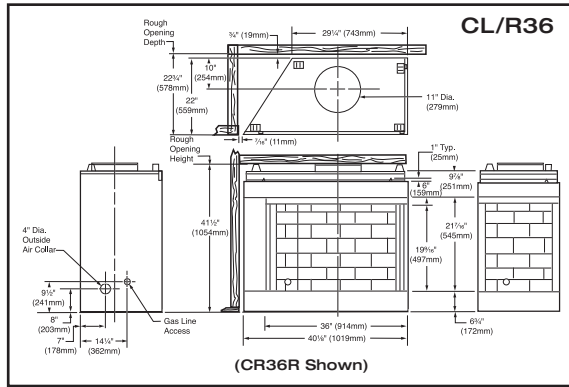

Hearth Dimensions

Model	Front/Back Width A	Side Width B
STR33	26" (660 mm)	17 1/8" (435 mm)
STR/CVR36	29" (737 mm)	17 1/8" (435 mm)
STR/CVR42	35" (889 mm)	17 1/8" (435 mm)

Features and Benefits

Standard Features