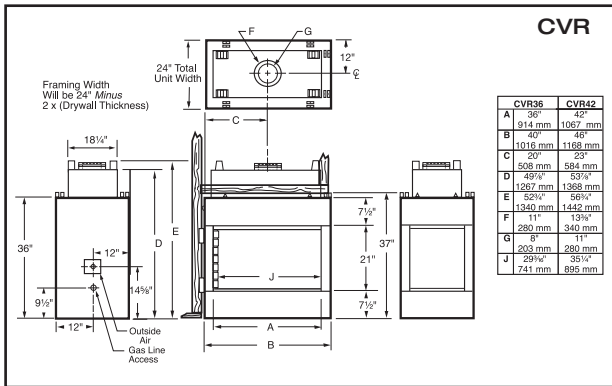

Hearth Dimensions

Model	Front/Back Width A	Side Width B
STR33	26" (660 mm)	17 1/8" (435 mm)
STR/CVR36	29" (737 mm)	17 1/8" (435 mm)
STR/CVR42	35" (889 mm)	17 1/8" (435 mm)

Features and Benefits

Standard Features