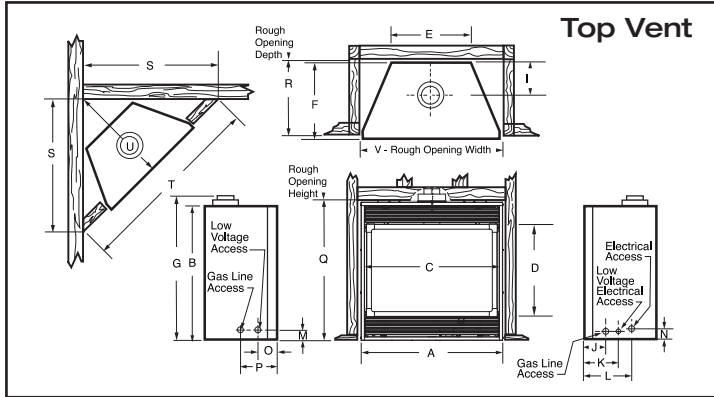

PerfectView Direct Vent Gas Fireplaces

Models • 33LDV • 36LDV • 39LDV • 43LDV

Ref.	33LDVT	36LDVT	39LDVT	43LDVT
A	33" (838 mm)	36" (914 mm)	39" (991 mm)	43" (1092 mm)
B	28 7/8" (733 mm)	34 1/4" (870 mm)	34 1/4" (870 mm)	37" (940 mm)
C	31 1/4" (794 mm)	34 1/4" (870 mm)	37 1/4" (946 mm)	41 1/4" (1048 mm)
D	18 3/8" (466 mm)	23" (584 mm)	23" (584 mm)	25 3/4" (654 mm)
E	22 3/4" (578 mm)	24" (610 mm)	27" (686 mm)	31" (788 mm)
F	14" (356 mm)	16" (406 mm)	16" (406 mm)	16" (406 mm)
G	31 3/4" (806 mm)	37" (939 mm)	37" (939 mm)	39 3/4" (1010 mm)
H	--	--	--	--
I	6" (152 mm)	6 3/4" (170 mm)	6 3/4" (170 mm)	6 3/4" (170 mm)
J	4 5/8" (118 mm)	5 5/8" (143 mm)	5 5/8" (143 mm)	5 5/8" (143 mm)
K	6 3/8" (162 mm)	8" (203 mm)	8" (203 mm)	8" (203 mm)
L	8 7/8" (225 mm)	11 7/8" (302 mm)	11 7/8" (302 mm)	11 7/8" (302 mm)
M	2" (51 mm)	2" (51 mm)	2" (51 mm)	2" (51 mm)
N	3 3/8" (86 mm)	3 1/4" (83 mm)	3 1/4" (83 mm)	3 1/4" (83 mm)
O	4 5/8" (118 mm)	6 3/4" (172 mm)	6 3/4" (172 mm)	6 3/4" (172 mm)
P	6 3/8" (162 mm)	9 1/4" (235 mm)	9 1/4" (235 mm)	9 1/4" (235 mm)
Framing Dimensions				
Q	29 5/8" (752 mm)	35" (889 mm)	35" (889 mm)	37 3/4" (959 mm)
R	14 1/2" (368 mm)	16 1/2" (419 mm)	16 1/2" (419 mm)	16 1/2" (419 mm)
S	35 3/4" (908 mm)	39 3/4" (1010 mm)	43 1/8" (1095 mm)	44 1/8" (1121 mm)
T	50 1/2" (1238 mm)	55 1/4" (1403 mm)	60 7/8" (1546 mm)	62 3/8" (1584 mm)
U	25 1/4" (641 mm)	28 1/8" (714 mm)	30 7/8" (784 mm)	31 1/4" (794 mm)
V	33 1/2" (851 mm)	36 1/2" (927 mm)	39 1/2" (1003 mm)	43 1/2" (1105 mm)