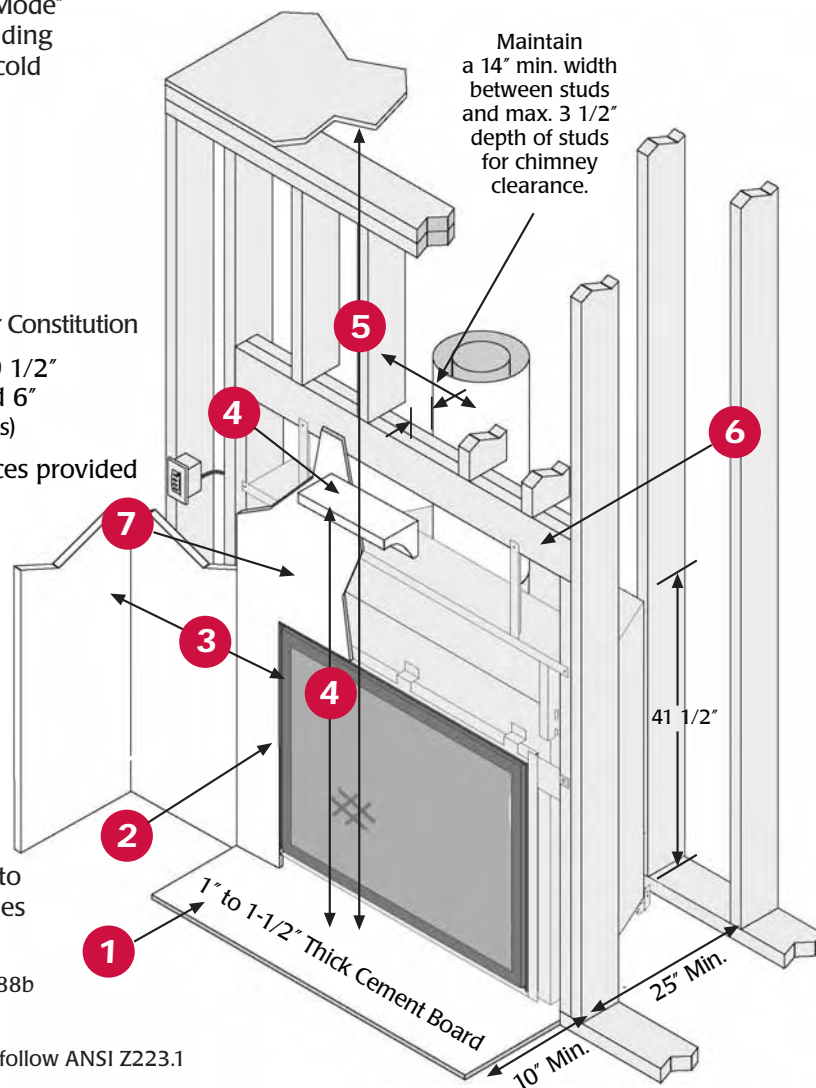

Tested and Certified by OMNI-Test Laboratories Inc. to ANSI Z21.88b "Vented Gas-Fired Direct Fireplace Heater".

Must be installed in accordance with all local codes, if any; if not, follow ANSI Z223.1 and the requirements listed in the Owner's Manual.

Note: Improper installation of your gas appliance or failure to operate it in accordance to the guidelines detailed in the Owner's Manual may negate your warranty. We recommend all Lopi appliances be installed and maintained on an annual basis by your specialty hearth retailer.

Gas Input & Performance:

- **Adjustable High Heat System:**
  20,800 – 38,000 Btu's (NG)
  23,500 – 38,000 Btu's (LP)
- **Heater Rated Fireplace:** Heats up to 1,000 sq. ft.*
  *Heating capacity will vary depending on the temperature zone you live in.

Your Lopi Authorized Dealer is Located At:

Visit us online at: www.lopifire.com

© Copyright T. I. 10/2007 Printed in U.S.A.

We reserve the right to improve or change our products without prior notification. Consult the Owner's Manual for complete installation requirements. Photos and illustrations are for descriptive purposes only.

#98800000