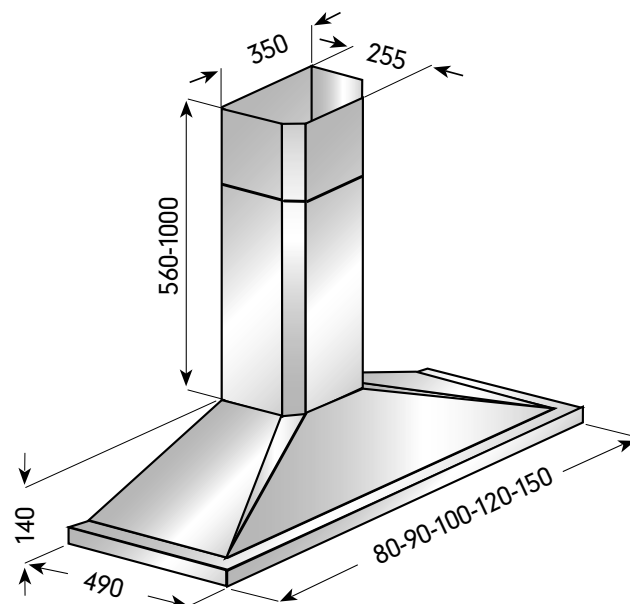

Model: X200 Canopy Hood  
Size: various  
Power standard: 10 Amp plug  
Ducting size: 150mm  
Extended flue pipe is available from ILVE

Purchase ILVE genuine accessories for this model at the ILVE online store – [www.ilve.com.au](http://www.ilve.com.au)