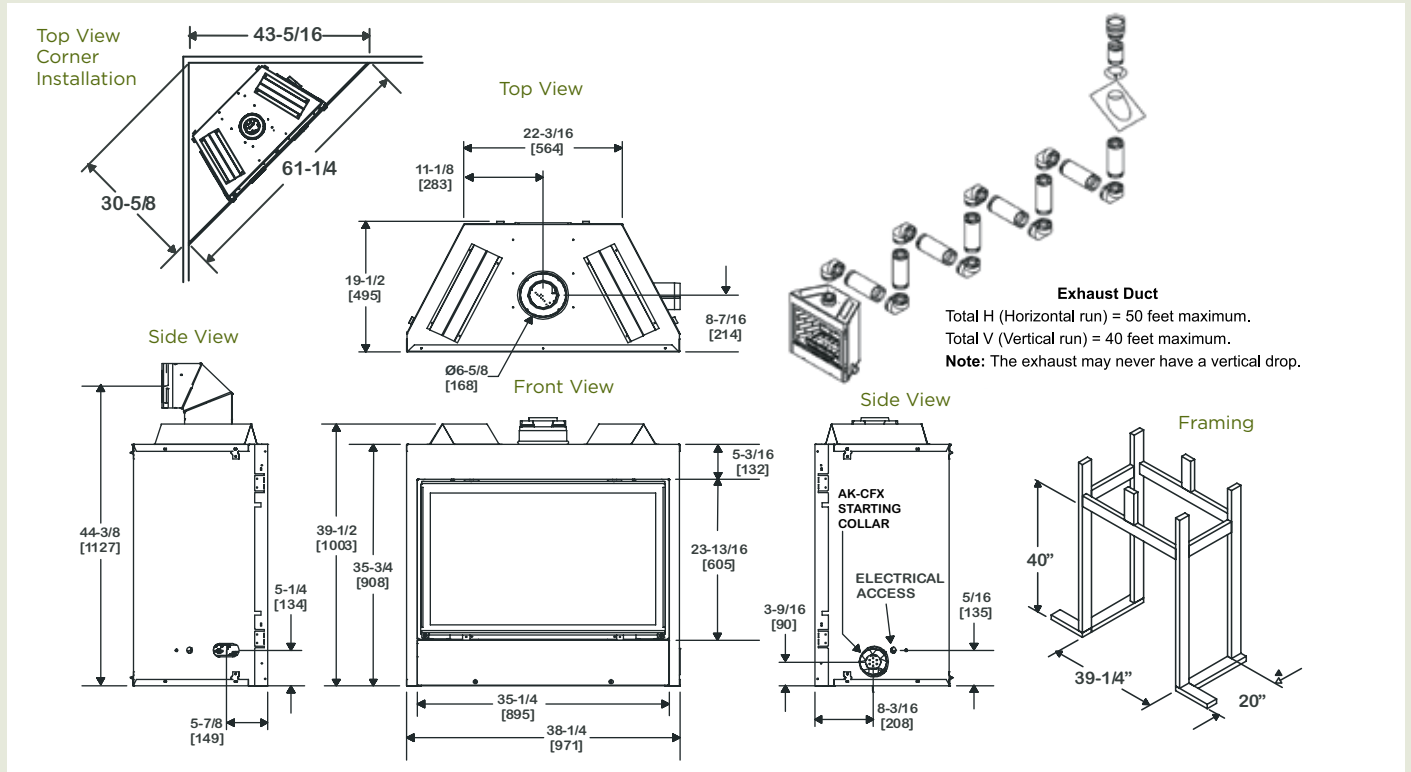

HEAT & GLO
Where everything comes together

Infinity™
Gas Fireplace

Infinity Specifications

MODEL	HEIGHT		FRONT WIDTH		BACK WIDTH		DEPTH		VIEWING AREA
	Actual	Framing	Actual	Framing	Actual	Framing	Actual	Framing	
Infinity	39-1/2	40	38-1/4	39-1/4	22-3/16	39-1/4	19-1/2	20	31-1/2 X 19-1/2

Dimensions above are in inches, and for reference only. We recommend measuring individual units at installation. Assumes the use of 1/2" Sheetrock. NOTE: Combustible material should not be installed over the face of the fireplace. Make sure you do NOT cover the decorative door opening.