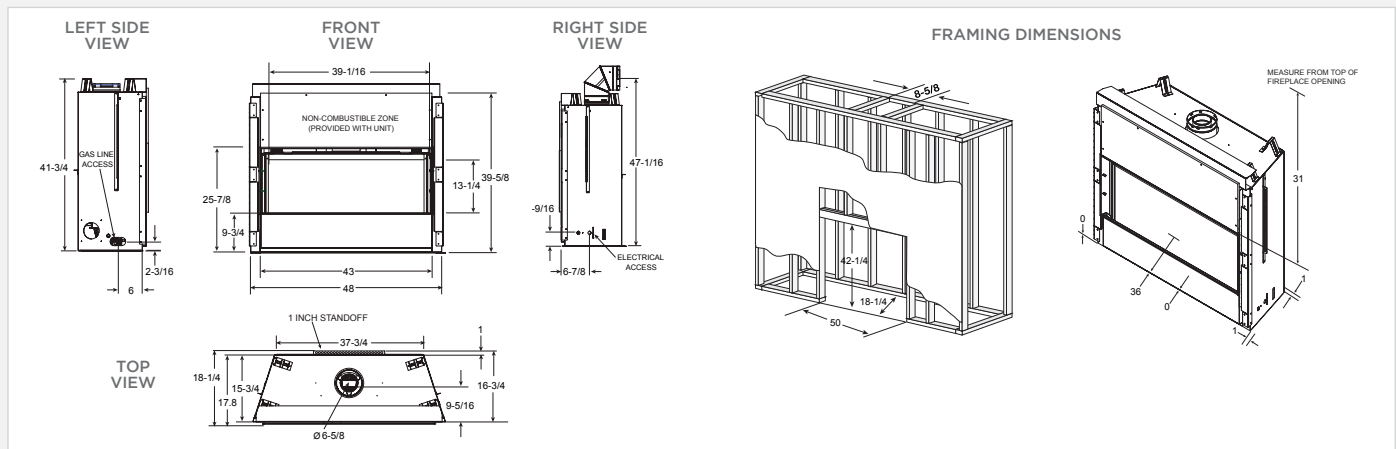

## Cosmo SLR Specifications

| MODEL | HEIGHT |         | FRONT WIDTH |         | BACK WIDTH |         | DEPTH  |         | Btu/Hour Input             |
|-------|--------|---------|-------------|---------|------------|---------|--------|---------|----------------------------|
|       | Actual | Framing | Actual      | Framing | Actual     | Framing | Actual | Framing |                            |
| SLR   | 39-5/8 | 42-1/4  | 48          | 50      | 37-3/4     | 50      | 16-3/4 | 18-1/4  | 26,000 (NG)<br>25,000 (LP) |

Dimensions above are in inches. Reference dimensions only. We recommend measuring individual units at installation. Assumes the use of 1/2" Sheetrock. NOTE: Combustible material should not be installed over the face. Make sure you do NOT cover the decorative door opening.